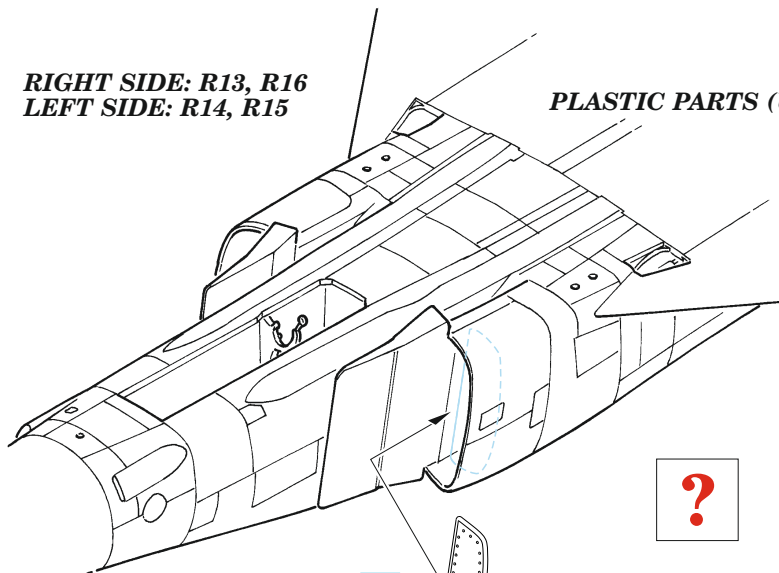

1/48

eduard

eduard

435 21 Obrnice 170
Czech Republic

www.eduard.com
7,95

**RIGHT SIDE: R13, R16
LEFT SIDE: R14, R15**

PLASTIC PARTS (UPSIDE DOWN)

R13  **R14**

PLASTIC PARTS (UPSIDE DOWN)

R16  **R15**

DECALS

R16  **R15**

R13  **R14**

- | | | | |
|---|---|---|---------------------|
|  | REMOVE
ODSTRANIT |  | BEND
OHNOUIT |
|  | GRIND
OBROUSIT |  | OPTION
VOLBA |
|  | DRILL HOLE
VRTAT OTVOR |  | REPLACE
NAHRADIT |
|  | SYMMETRICAL ASSEMBLY
SYMETRICKA MONTAZ | | |
|  | SCRIBE THE PANEL AND HOLES
RYTI | | |
|  | REVERSE SIDE
OTO CIT | | |