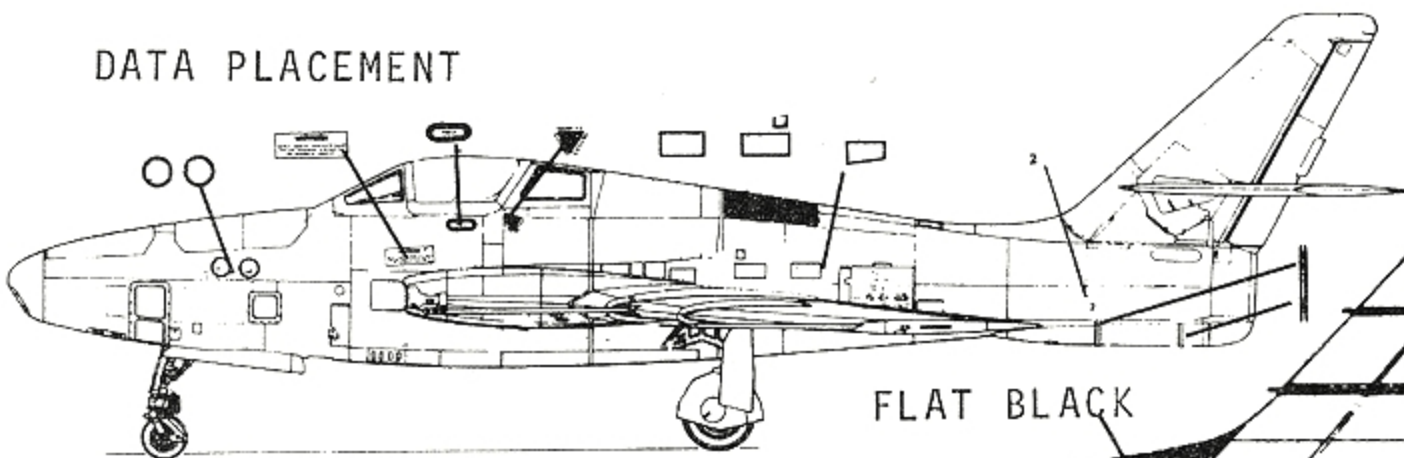

DATA PLACEMENT

FLAT BLACK

RED

RF-84F

RECOMMENDED KITS
HELLER RF-84F
HELLER F-84F