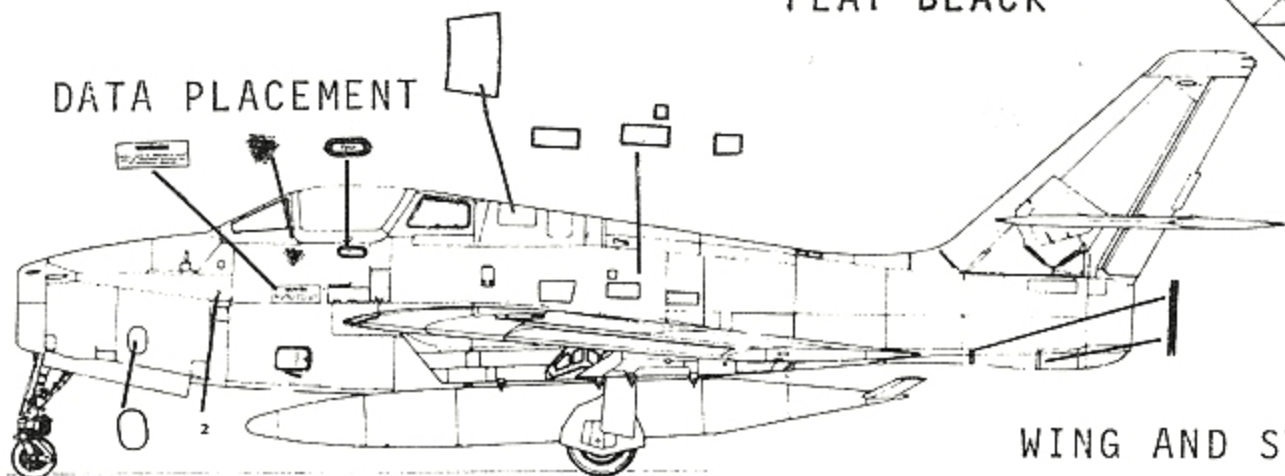

F-84F 52-6834 81st FBW, 91st FBS
 "BLUE STREAKS" RAF BENTWATERS 1958
 91st FIGHTER BOMBER SQUADRON BADGE
 OVERALL NATURAL METAL

RF-84F 52-7429 363rd TRW, 29th TRS
 SHAW A.F.B. SOUTH CAROLINA
 OLIVE DRAB ANTI GLARE PANEL
 OVERALL NATURAL METAL

TAIL TIP WHITE

NOSE TIP RED
 FUEL TANK TIP RED
 WING FENCES RED

DATA PLACEMENT

FLAT BLACK

RED

RF-84F

RECOMMENDED KITS
HELLER RF-84F
HELLER F-84F

FLAT BLACK

F-84F

DATA PLACEMENT

WING AND STABILIZER STRIPE PLACEMENT