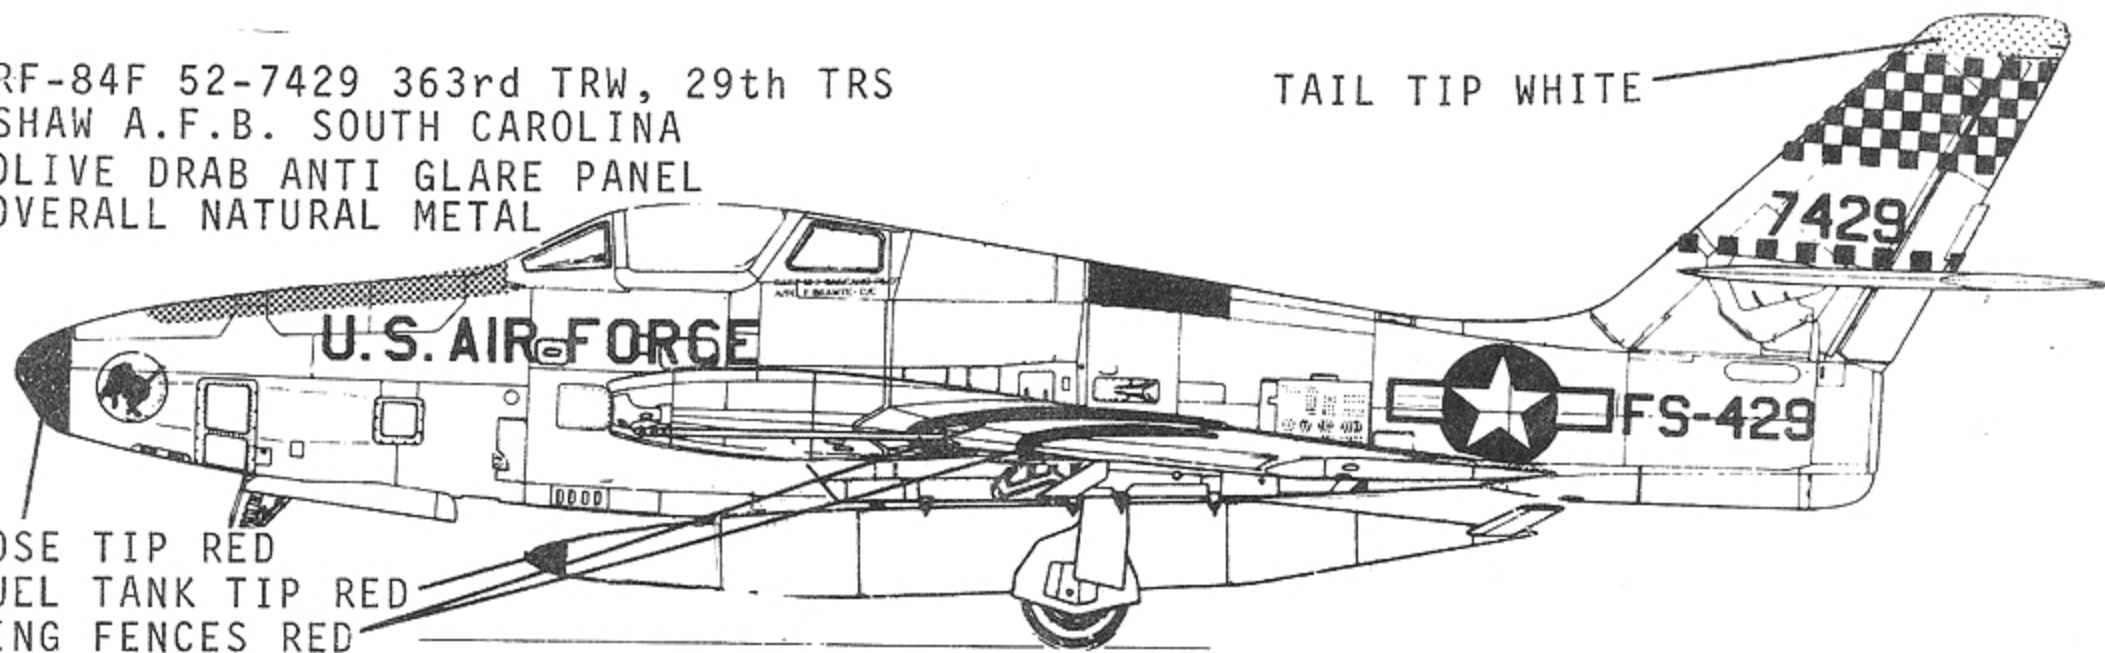

F-84F 52-6834 81st FBW, 91st FBS
 "BLUE STREAKS" RAF BENTWATERS 1958
 91st FIGHTER BOMBER SQUADRON BADGE
 OVERALL NATURAL METAL

RF-84F 52-7429 363rd TRW, 29th TRS
 SHAW A.F.B. SOUTH CAROLINA
 OLIVE DRAB ANTI GLARE PANEL
 OVERALL NATURAL METAL

TAIL TIP WHITE

NOSE TIP RED
 FUEL TANK TIP RED
 WING FENCES RED

DATA PLACEMENT

FLAT BLACK

RED

RF-84F

RECOMMENDED KITS
HELLER RF-84F
HELLER F-84F

FLAT BLACK

F-84F

DATA PLACEMENT

WING AND STABILIZER STRIPE PLACEMENT