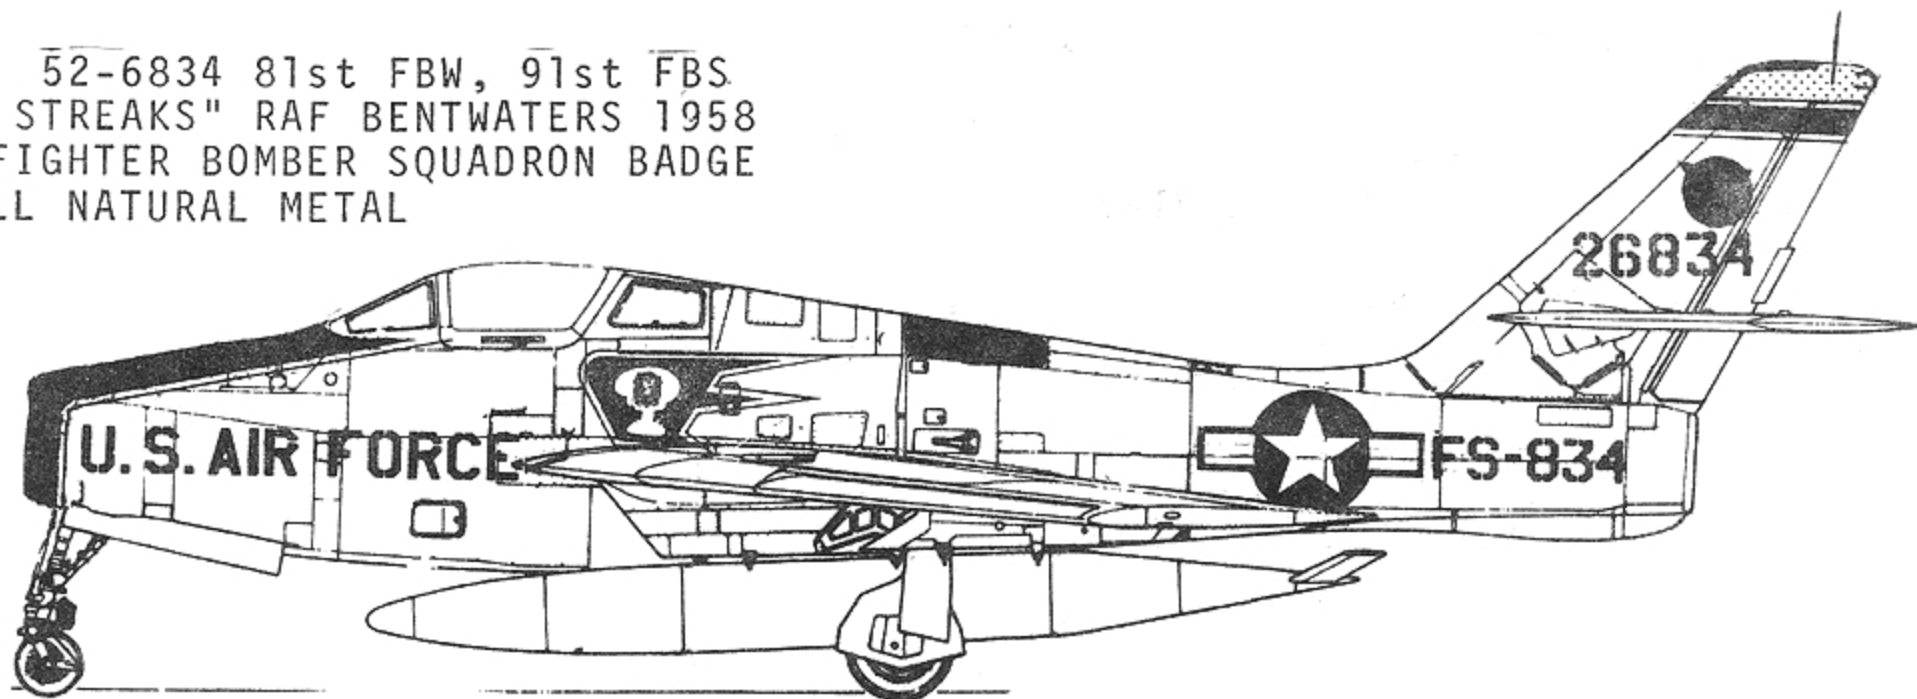

F-84F 52-6834 81st FBW, 91st FBS
 "BLUE STREAKS" RAF BENTWATERS 1958
 91st FIGHTER BOMBER SQUADRON BADGE
 OVERALL NATURAL METAL

RF-84F 52-7429 363rd TRW, 29th TRS
 SHAW A.F.B. SOUTH CAROLINA
 OLIVE DRAB ANTI GLARE PANEL
 OVERALL NATURAL METAL

TAIL TIP WHITE

NOSE TIP RED
 FUEL TANK TIP RED
 WING FENCES RED

DATA PLACEMENT

FLAT BLACK

RED

RF-84F

RECOMMENDED KITS
HELLER RF-84F
HELLER F-84F

FLAT BLACK

F-84F

DATA PLACEMENT

WING AND STABILIZER STRIPE PLACEMENT