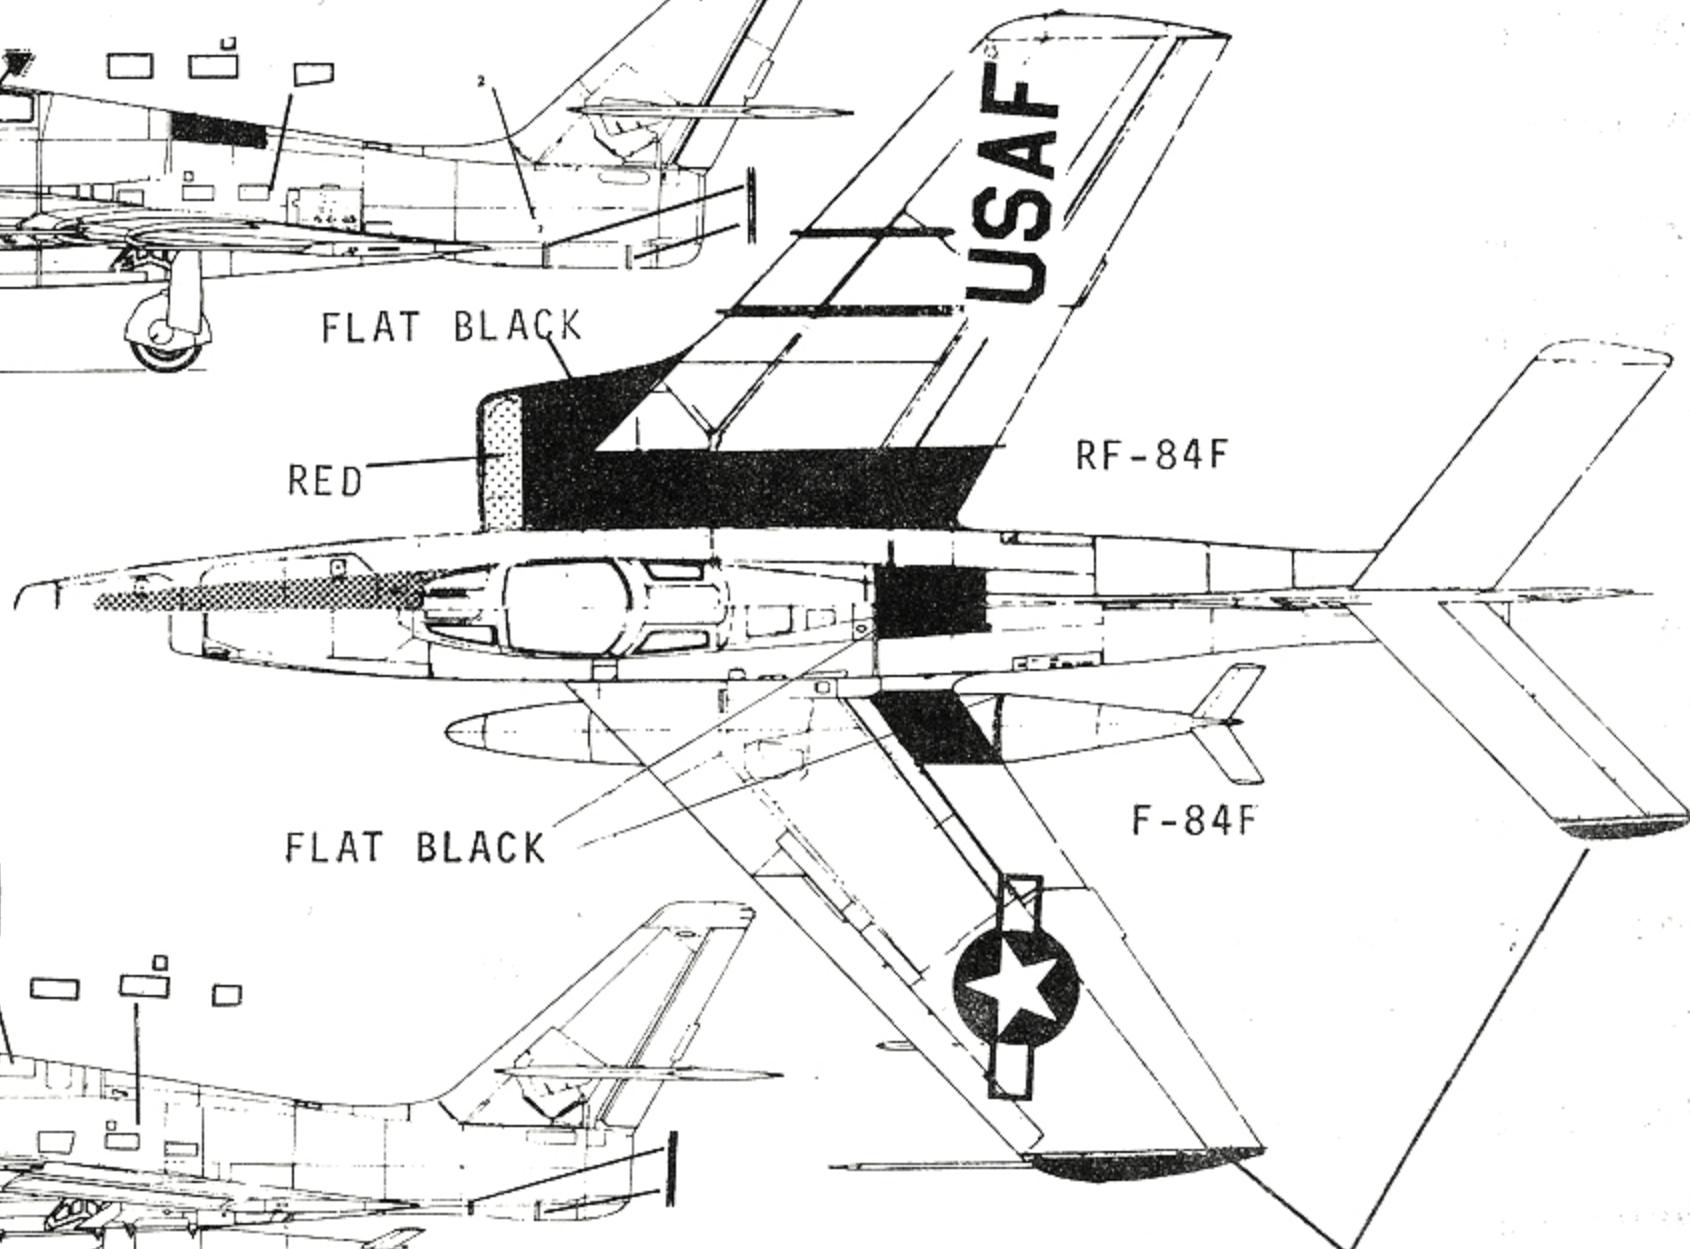

F-84F 52-6834 81st FBW, 91st FBS
 "BLUE STREAKS" RAF BENTWATERS 1958
 91st FIGHTER BOMBER SQUADRON BADGE
 OVERALL NATURAL METAL

RF-84F 52-7429 363rd TRW, 29th TRS
 SHAW A.F.B. SOUTH CAROLINA
 OLIVE DRAB ANTI GLARE PANEL
 OVERALL NATURAL METAL

TAIL TIP WHITE

NOSE TIP RED
 FUEL TANK TIP RED
 WING FENCES RED

DATA PLACEMENT

FLAT BLACK

RED

RF-84F

RECOMMENDED KITS
HELLER RF-84F
HELLER F-84F

FLAT BLACK

F-84F

DATA PLACEMENT

WING AND STABILIZER STRIPE PLACEMENT