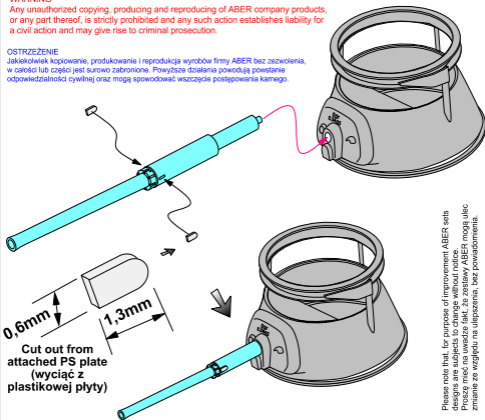

37 mm M6 US barrel for US Army Vehicles like M8 Greyhound, M3, M3A1, M3A3, M3A4 Lee

Lufa do amerykańskich pojazdów: M8 Greyhound, M3,
M3A1, M3A3, M3A4 Lee

1/48 scale update

ABER®

48 L-23

WWW.ABER.NET.PL

Made in Poland © 2010

WARNING

Any unauthorized copying, producing and reproducing of ABER company products, or any part thereof, is strictly prohibited and any such action establishes liability for a civil action and may give rise to criminal prosecution.

OSTRZEŻENIE

Please note that, for purpose of improvement ABER sets designs are subjects to change without notice.
Proszę mieć na uwadze fakt, że zestawy ABER mogą ulec zmianie ze względu na ulepszenia, bez powiadomienia.