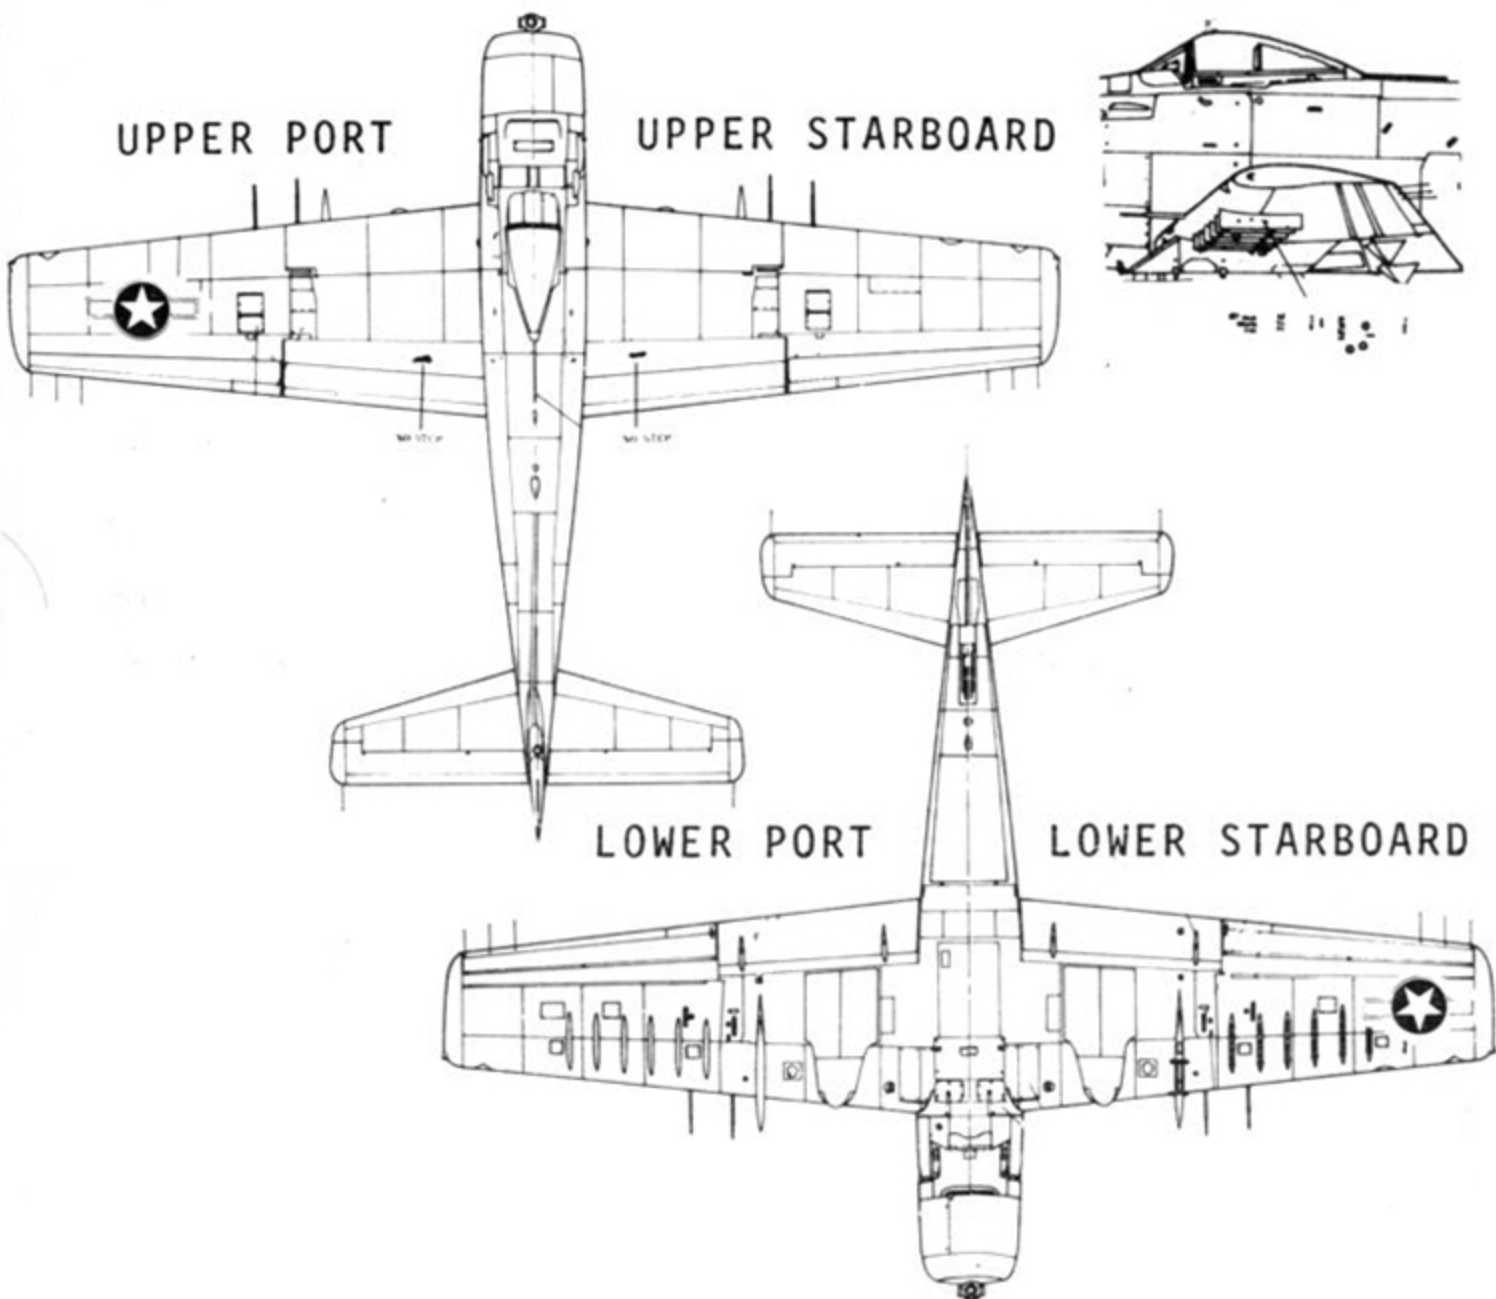

48th Scale  
NO.  
48-79

A-1H and A-1J SKYRAIDERS

**MICROSCALE DECAL**

BY KRASEL INDUSTRIES, INC. SANTA ANA, CA. 92705

AIRCRAFT

NATIONAL INSIGNIA UPPER PORT WING AND LOWER STARBOARD WING CAMOFLAGE PLANE DOESNT RECIEVE NATIONAL INSIGNIAS ALTHOUGH OUR ONLY RESOURCE DOES NOT SHOW THE NATIONAL INSIGNIA ON THE UPPER PORT WING BUT WE HAVE PROVIDED IT INCASE YOU HAVE A REFERENCE THAT STATE OTHERWISE.

OVERALL FINISH - LT. GREY  
 ENGINE COWL INTERIOR - ENGINE GREY  
 U/C AND WHEEL WELLS PRESUMED TO BE - INSIGNIA WHITE  
 CANOPY FRAME AND ANTI GLARE PANEL - MATT BLACK  
 WALKWAYS - BLACK  
 WING TIPS - RED  
 HUB BLADES - MAT BLACK