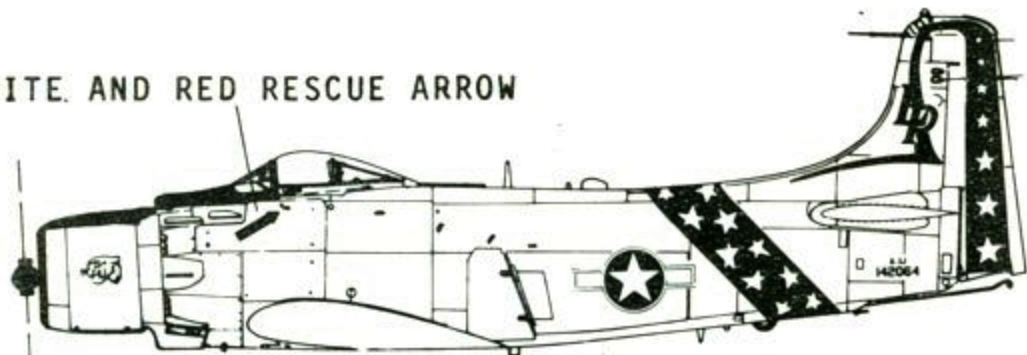

A-1J
142064
516 FIGHTER SQUADRON

OVERALL FINISH - LT. GREY
ENGINE COWL INTERIOR - ENGINE GREY
U/C AND WHEEL WELLS PRESUMED TO BE - INSIGNIA WHITE
CANOPY FRAME AND ANTI GLARE PANEL - MATT BLACK
WALKWAYS - BLACK
WING TIPS - RED
HUB BLADES - MAT BLACK

WHITE AND RED RESCUE ARROW