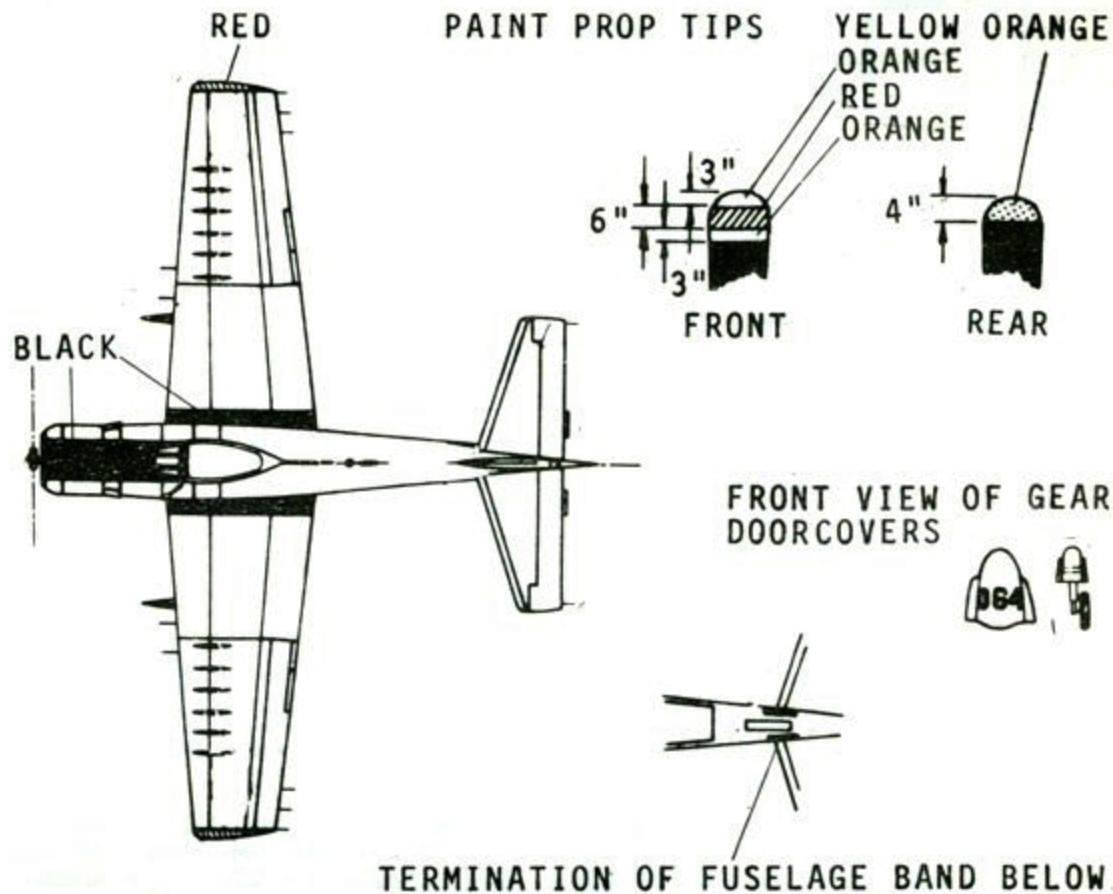

A-1J
142064
516 FIGHTER SQUADRON

OVERALL FINISH - LT. GREY
ENGINE COWL INTERIOR - ENGINE GREY
U/C AND WHEEL WELLS PRESUMED TO BE - INSIGNIA WHITE
CANOPY FRAME AND ANTI GLARE PANEL - MATT BLACK
WALKWAYS - BLACK
WING TIPS - RED
HUB BLADES - MAT BLACK

WHITE AND RED RESCUE ARROW