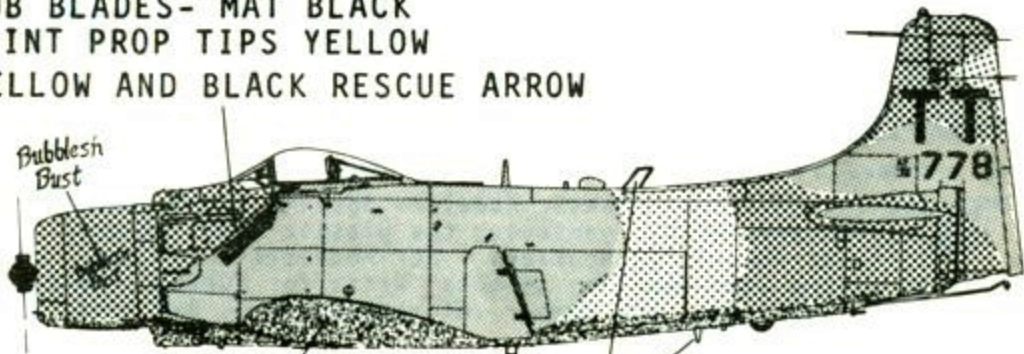

A-1H 139778
BUBBLES N BUST
56th SPECIAL OPERATIONS WING
VIETNAM 1970

HUB BLADES - MAT BLACK
PAINT PROP TIPS YELLOW
YELLOW AND BLACK RESCUE ARROW