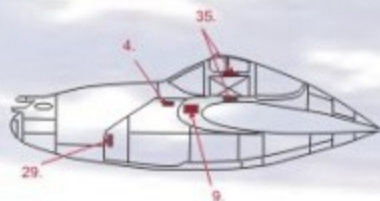

P-38 LIGHTNING

CATN: 48-036
PRINT-SCALE
REF. PRINTS: ALU/GR. PL.
Scale 1/48

Armament Door Detail

Rocket Cluster Rack Detail

Prop Detail

Pylon Detail

Gun Compartment Wall Detail

Drop Tank Detail