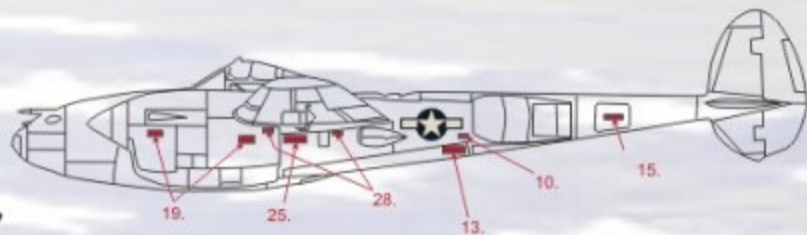

P-38 LIGHTNING

CATN: 48-036
PRINT-SCALE
REF. PRINTS: ALU/GR. PL.
Scale 1/48

Armament Door Detail

Rocket Cluster Rack Detail

Prop Detail

Pylon Detail

Gun Compartment Wall Detail

Drop Tank Detail