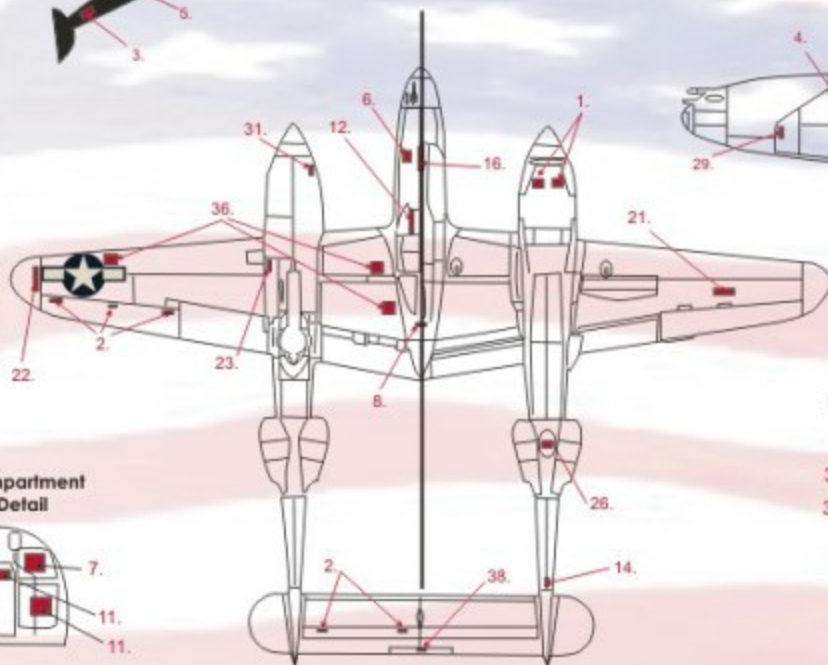

P-38 LIGHTNING

CATN: 48-036
PRINT-SCALE
REF. PRINTS: ALU/GR. PL.
Scale 1/48

Armament Door Detail

Rocket Cluster Rack Detail

Prop Detail

Pylon Detail

Gun Compartment Wall Detail

Drop Tank Detail