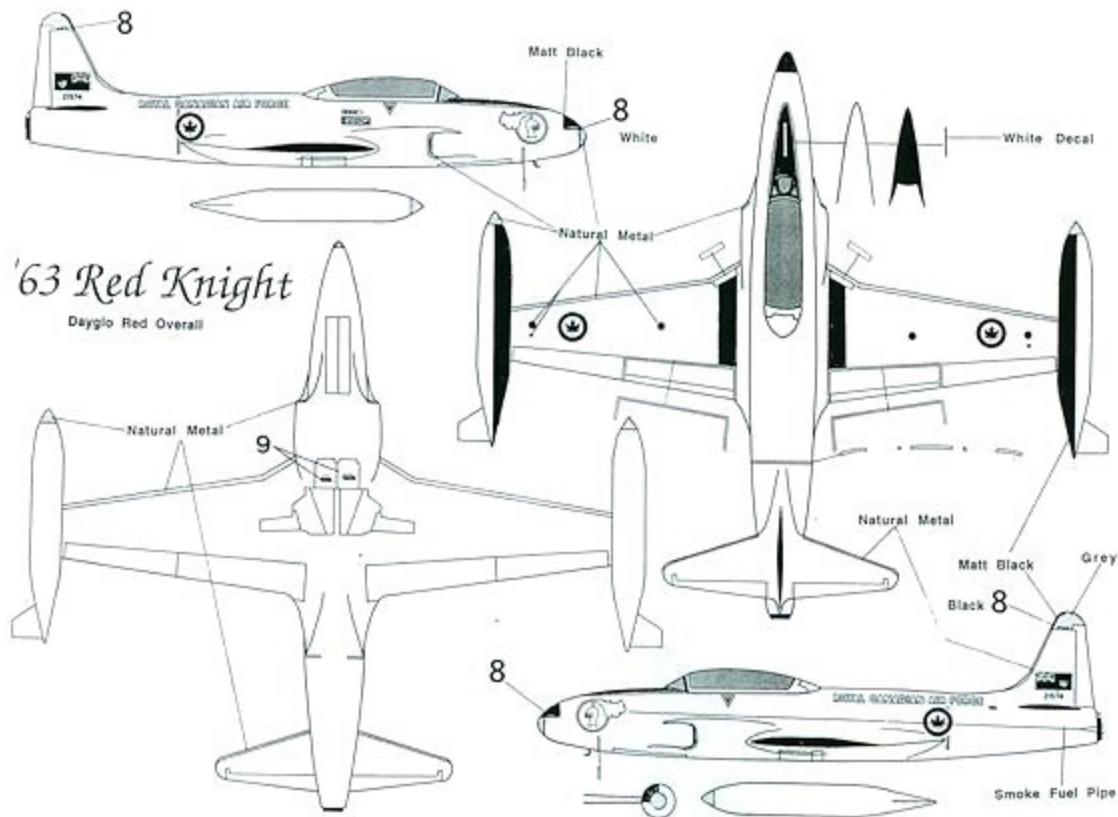

1/48 SCALE

# '61 Red Knight

Dayglo Red Overall