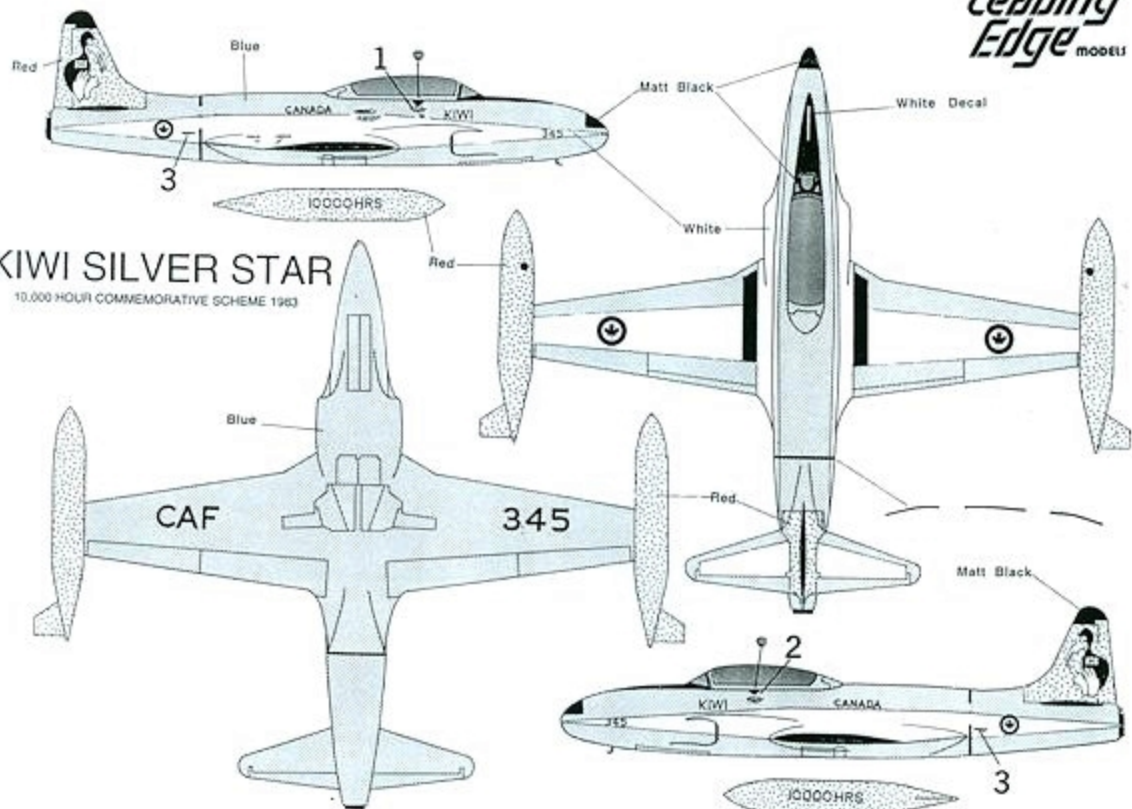

1/48 SCALE

## **KIWI & RED KNIGHTS T-33s**

Decal sheet #33.1.48

Complete markings for Kiwi and two different Red Knight display aircraft.

# '61 Red Knight

Dayglo Red Overall