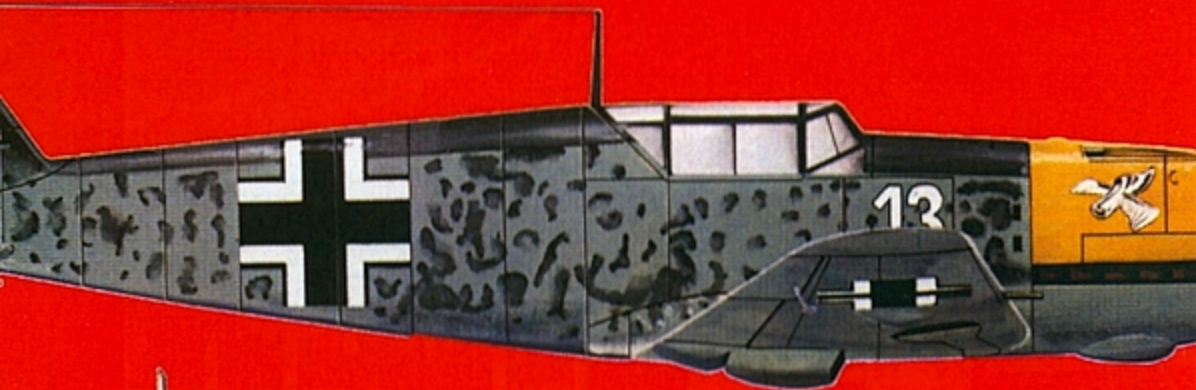

AN48805

1:48 Scale

AeroMaster

Early

Luftwaffe Crosses

Scale Sizes

600mm-2000mm

Squadron Products

Made in Italy

Early Luftwaffe Crosses

Aircraft Type	Top Wing	Bottom Wing	Fuselage
Bf 108	900	800/750	800
Bf 109E (Early)	Variable*	Variable*	660
Bf 109F/G/K	1000	950	950
Bf 110	1000	1200	1000
Do 217	1000	1750	1250
Fw 190A	910	900	800
Fw 190D	910	900	800/600
He 111	1000	2000	1800/1400
He 219	630	1000	1000
Hs 129	1000	1200	1000
Ju 88	1000	1400	1000
Me 262	630	800	800

* Early Bf 109E wing markings were a wide range of sizes, from very small to crossing nearly the entire wing from leading edge to overlapping the ailerons. All measurements are in millimeters.