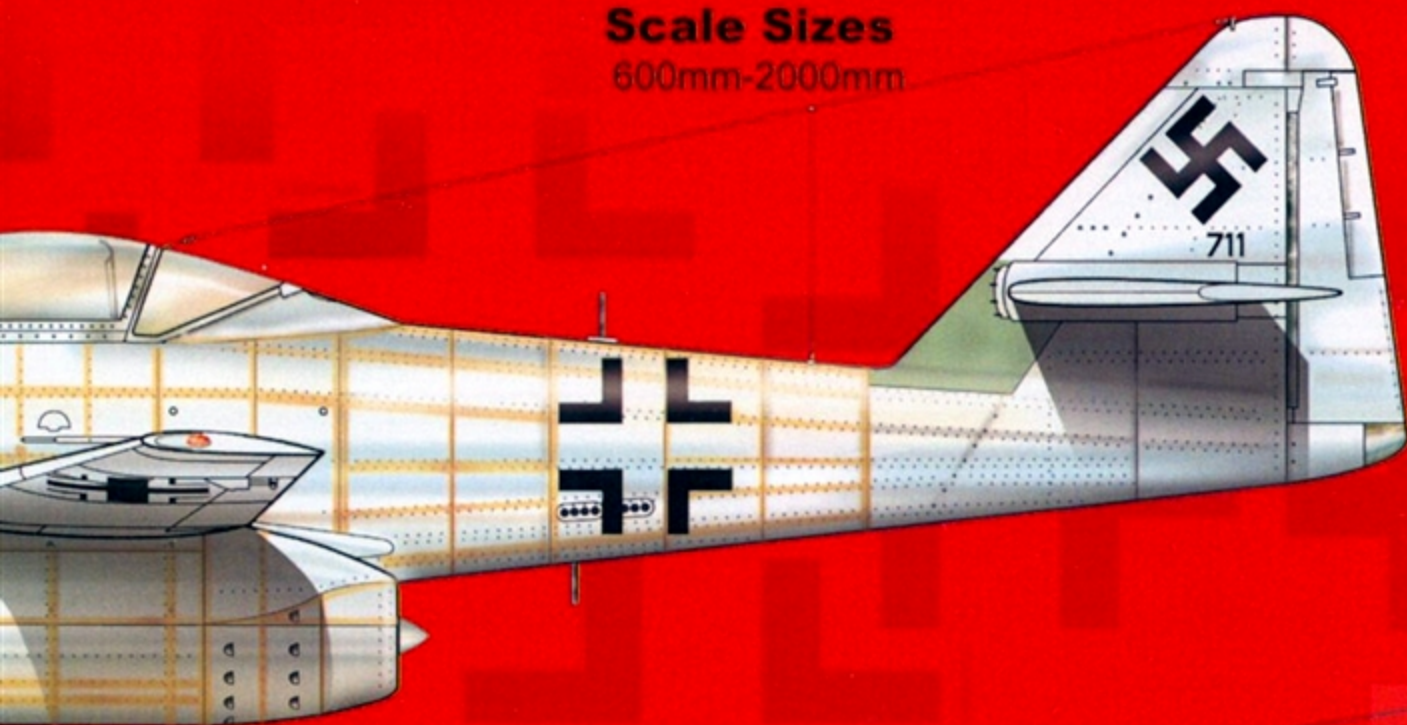

AN48806

1:48 Scale

AeroMaster

Late
Luftwaffe Crosses

Scale Sizes

600mm-2000mm

Squadron Products

Made in Italy

Squadron Products

Late Luftwaffe Crosses

Aircraft Type	Top Wing	Bottom Wing	Fuselage
Bf 108	900	800/750	800
Bf 109E (Early)	Variable*	Variable*	660
Bf 109F/G/K	1000	950	950
Bf 110	1000	1200	1000
Do 217	1000	1750	1250
Fw 190A	910	900	800
Fw 190D	910	900	800/600
He 111	1000	2000	1800/1400
He 219	630	1000	1000
Hs 129	1000	1200	1000
Ju 88	1000	1400	1000
Me 262	630	800	800

* Early Bf 109E wing markings were a wide range of sizes, from very small to crossing nearly the entire wing from leading edge to overlapping the ailerons. All measurements are in millimeters.