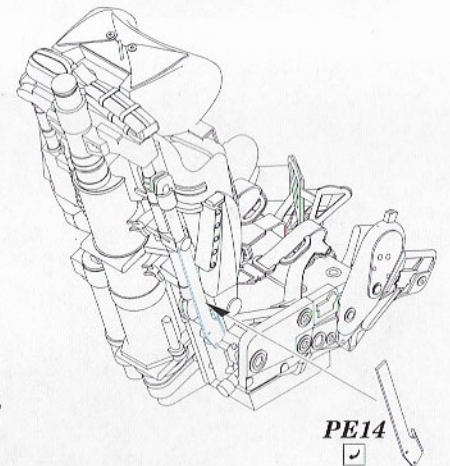

A

1

2

3

4

5

6

7

REMOVE ODSTRANIT	BEND OHNOUT	SYMMETRICAL ASSEMBLY SYMETRICKÁ MONTÁŽ
GRIND OBROUSIT	OPTION VOLBA	SCRIBE THE PANEL AND HOLES RYTÍ
DRILL HOLE VRTAT OTVOR	REPLACE NAHRADIT	REVERSE SIDE OTOČIT