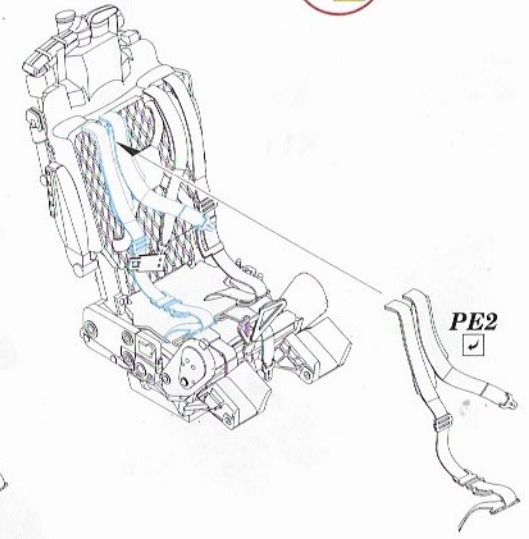

A

1

2

3

4

5

6

7

REMOVE ODSTRANIT	BEND OHNOUT	SYMMETRICAL ASSEMBLY SYMETRICKÁ MONTÁŽ
GRIND OBROUSIT	OPTION VOLBA	SCRIBE THE PANEL AND HOLES RYTÍ
DRILL HOLE VRTAT OTVOR	REPLACE NAHRADIT	REVERSE SIDE OTOČIT