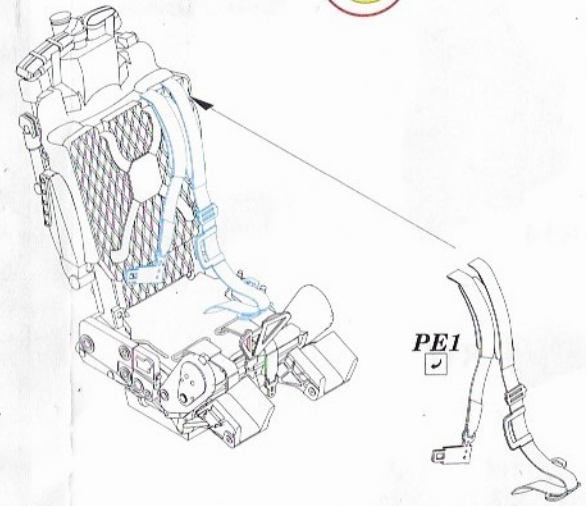

A

1

2

3

4

5

6

7

REMOVE ODSTRANIT	BEND OHNOUT	SYMMETRICAL ASSEMBLY SYMETRICKÁ MONTÁŽ
GRIND OBROUSIT	OPTION VOLBA	SCRIBE THE PANEL AND HOLES RYTÍ
DRILL HOLE VRTAT OTVOR	REPLACE NAHRADIT	REVERSE SIDE OTOČIT