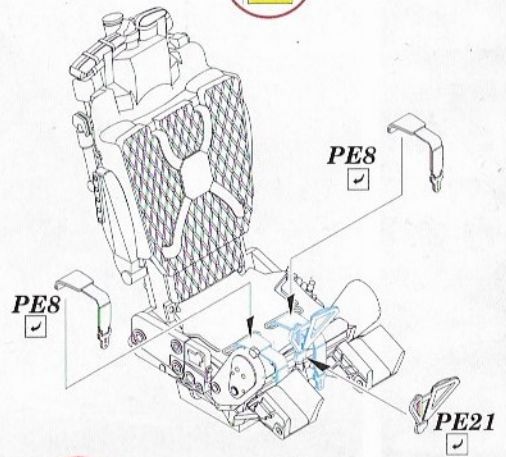

A

1

2

3

4

5

6

7

REMOVE ODSTRANIT	BEND OHNOUT	SYMMETRICAL ASSEMBLY SYMETRICKÁ MONTÁŽ
GRIND OBROUSIT	OPTION VOLBA	SCRIBE THE PANEL AND HOLES RYTÍ
DRILL HOLE VRTAT OTVOR	REPLACE NAHRADIT	REVERSE SIDE OTOČIT