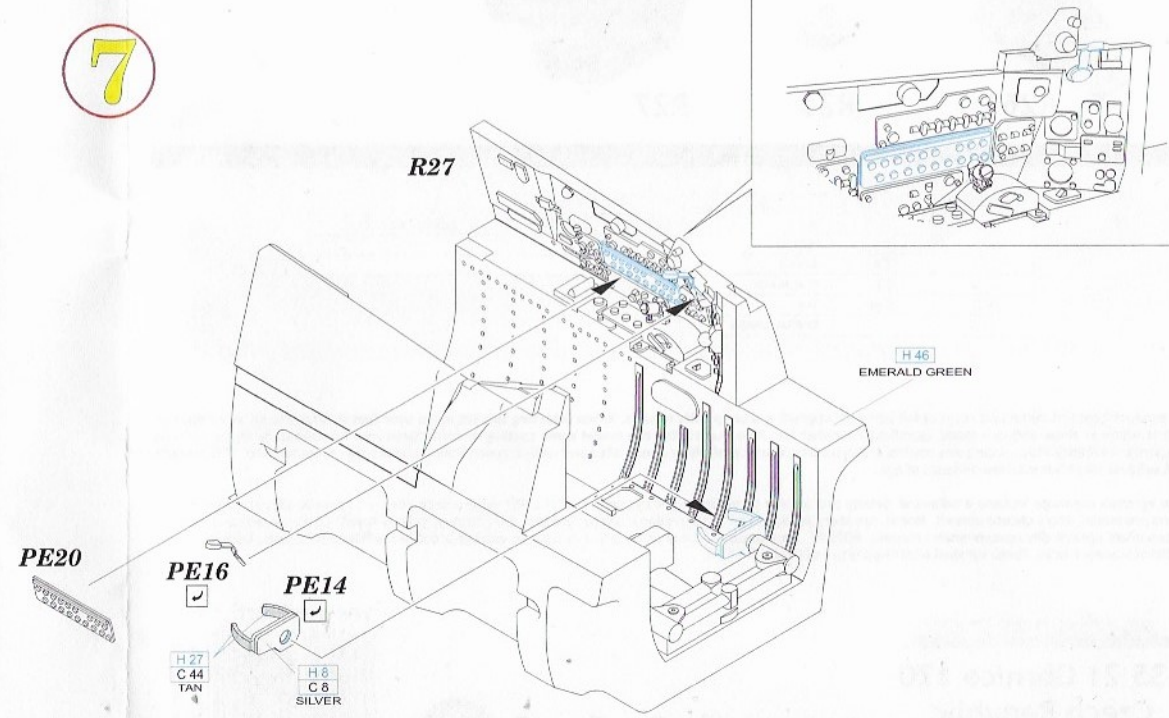

A

1

2

3

4

5

6

7

REMOVE ODSTRANIT	BEND OHNOUT	SYMMETRICAL ASSEMBLY SYMETRICKÁ MONTÁŽ
GRIND OBROUSIT	OPTION VOLBA	SCRIBE THE PANEL AND HOLES RYTÍ
DRILL HOLE VRTAT OTVOR	REPLACE NAHRADIT	REVERSE SIDE OTOČIT