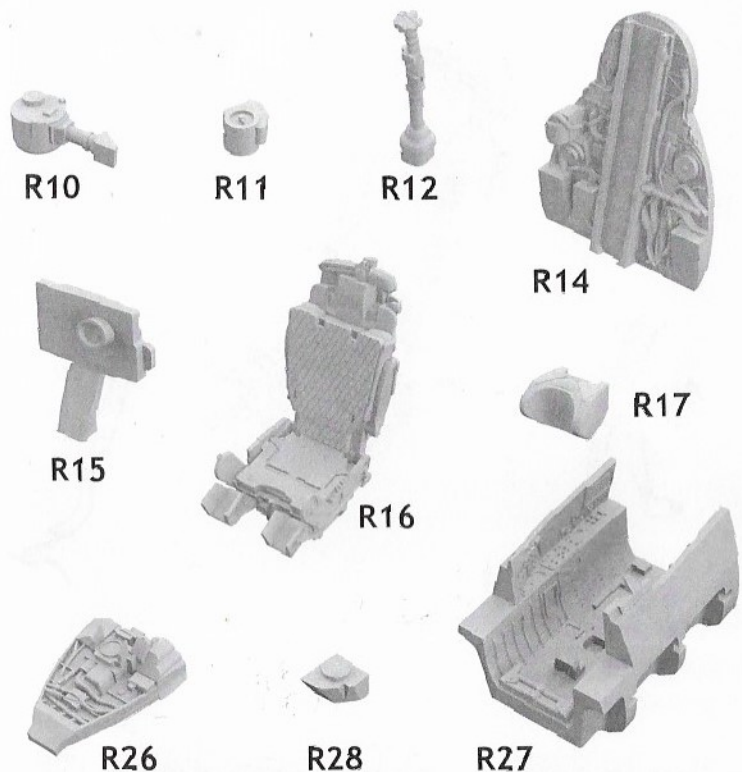

**672 179 MiG-21MF Fighter Bomber cockpit**  
for Eduard kit - pro stavebnici Eduard

**COLOURS**

GSI Creos (GUNZE)		
AQUEOUS	M. COLOR	
[H 1]	C 1	WHITE
[H 3]	C 3	RED
[H 8]	C 8	SILVER
[H 12]	C 33	FLAT BLACK
[H 27]	C 44	TAN
[H 48]		EMERAL GREEN

M. COLOR SUPER METALIC	
[SM 01]	SUPER FINE SILVER

**eduard**  
**BRASSIN**

1/72 scale

**672 179 MiG-21MF Fighter Bomber cockpit**  
for Eduard kit - pro stavebnici Eduard

1/72

**BRASSIN**

**BRASSIN**

**eduard**

www.eduard.com

8 591437 529476

**BEST ~~BRASS~~ RESIN AROUND!**

This product contains metal and resin detail parts for upgrading scale plastic models. When selecting this set make sure that it is for the kit mentioned in product name as these sets are made specifically for that kit. When upgrading the model some cutting or corrections may be necessary for parts to fit accurately. WARNING! This set contains small and sharp parts. Work carefully in a ventilated and well-lit room. Safety glasses are recommended. This product is not suitable for children below 14 years of age.