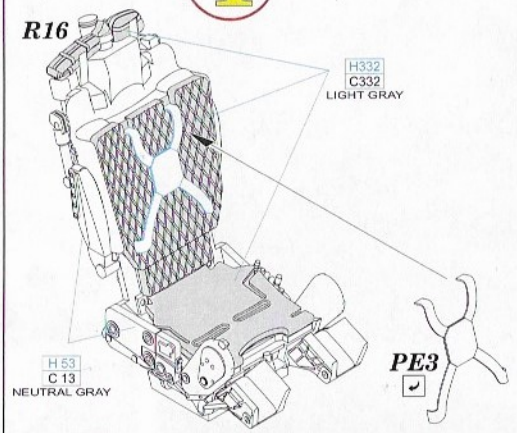

A

1

2

3

4

5

6

7

REMOVE ODSTRANIT	BEND OHNOUT	SYMMETRICAL ASSEMBLY SYMETRICKÁ MONTÁŽ
GRIND OBROUSIT	OPTION VOLBA	SCRIBE THE PANEL AND HOLES RYTÍ
DRILL HOLE VRTAT OTVOR	REPLACE NAHRADIT	REVERSE SIDE OTOČIT