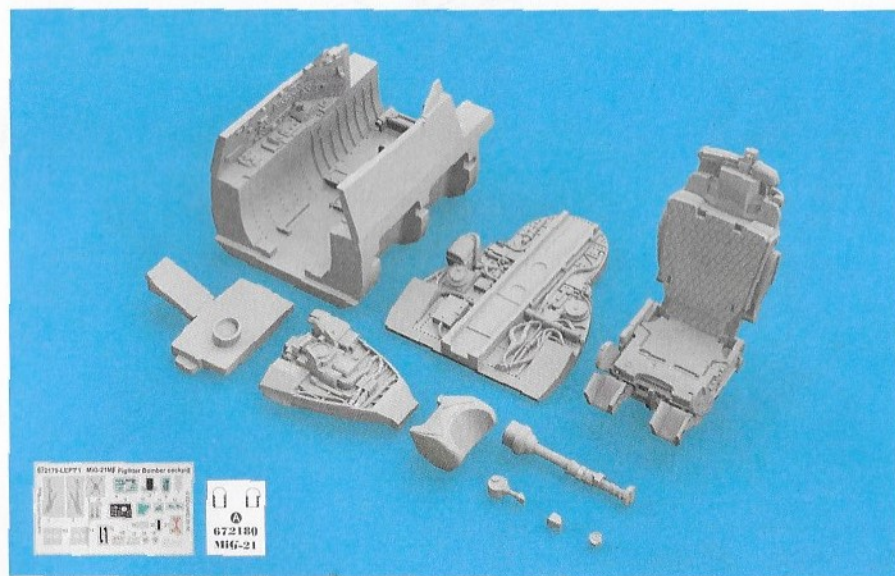

M. COLOR SUPER METALIC	
[SM 01]	SUPER FINE SILVER

**eduard**  
**BRASSIN**

1/72 scale

**672 179 MiG-21MF Fighter Bomber cockpit**  
for Eduard kit - pro stavebnici Eduard

1/72

**BRASSIN**

**BRASSIN**

**eduard**

www.eduard.com

8 591437 529476

**BEST ~~BRASS~~ RESIN AROUND!**

This product contains metal and resin detail parts for upgrading scale plastic models. When selecting this set make sure that it is for the kit mentioned in product name as these sets are made specifically for that kit. When upgrading the model some cutting or corrections may be necessary for parts to fit accurately. WARNING! This set contains small and sharp parts. Work carefully in a ventilated and well-lit room. Safety glasses are recommended. This product is not suitable for children below 14 years of age.