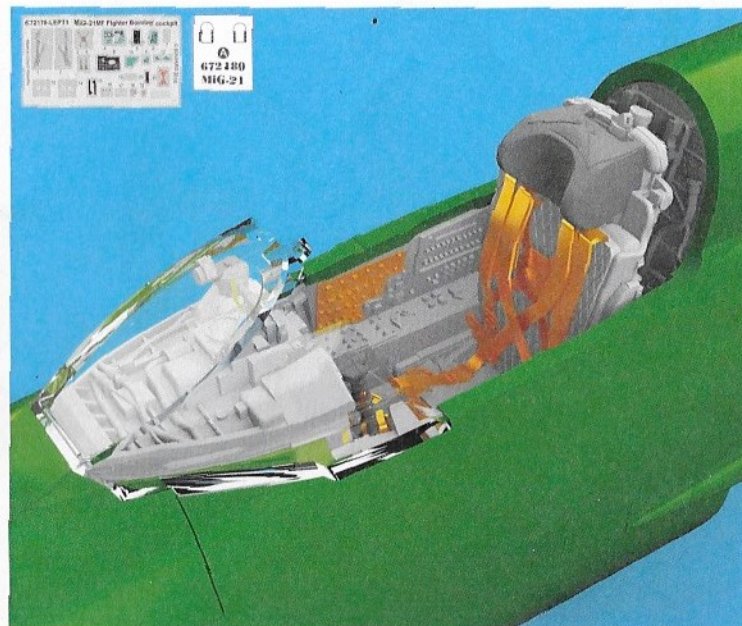

**672 179 MiG-21MF Fighter Bomber cockpit**  
for Eduard kit - pro stavebnici Eduard

**COLOURS**

GSI Creos (GUNZE)		
AQUEOUS	M. COLOR	
[H 1]	C 1	WHITE
[H 3]	C 3	RED
[H 8]	C 8	SILVER
[H 12]	C 33	FLAT BLACK
[H 27]	C 44	TAN
[H 48]		EMERAL GREEN

M. COLOR SUPER METALIC	
[SM 01]	SUPER FINE SILVER

**eduard**  
**BRASSIN**

1/72 scale

**672 179 MiG-21MF Fighter Bomber cockpit**  
for Eduard kit - pro stavebnici Eduard

1/72

**BRASSIN**

**BRASSIN**

**eduard**

www.eduard.com

8 591437 529476

**BEST ~~BRASS~~ RESIN AROUND!**

This product contains metal and resin detail parts for upgrading scale plastic models. When selecting this set make sure that it is for the kit mentioned in product name as these sets are made specifically for that kit. When upgrading the model some cutting or corrections may be necessary for parts to fit accurately. WARNING! This set contains small and sharp parts. Work carefully in a ventilated and well-lit room. Safety glasses are recommended. This product is not suitable for children below 14 years of age.