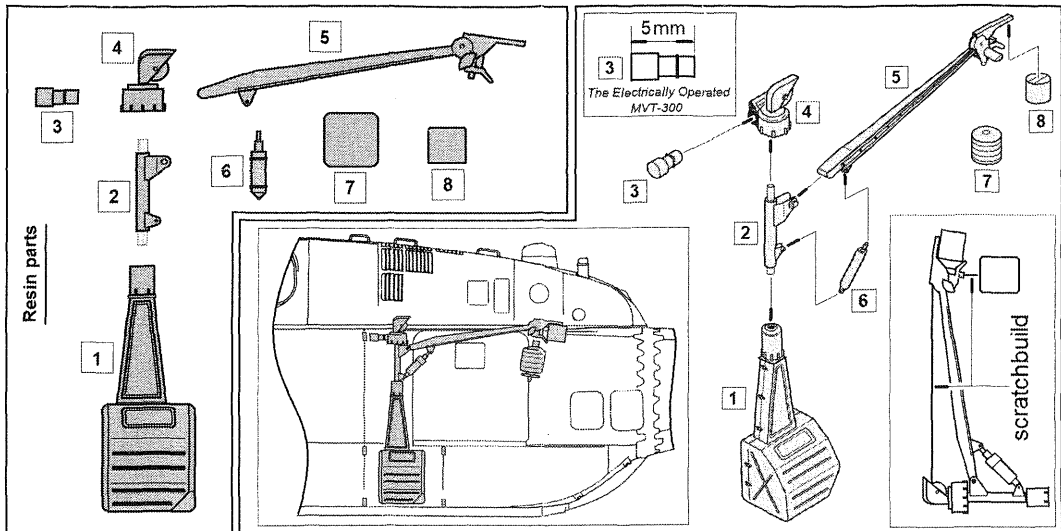

Highly detailed resin exterior upgrade set. For 1/48 scale kits.

TC 48005

Detail resin set to make the Kamov Ka-27/32 "Helix". For experienced modellers. Many items have a complex shape and very slim design and require increased care and accuracy in circulation. For best result gluing use cyanoacrylate glue.