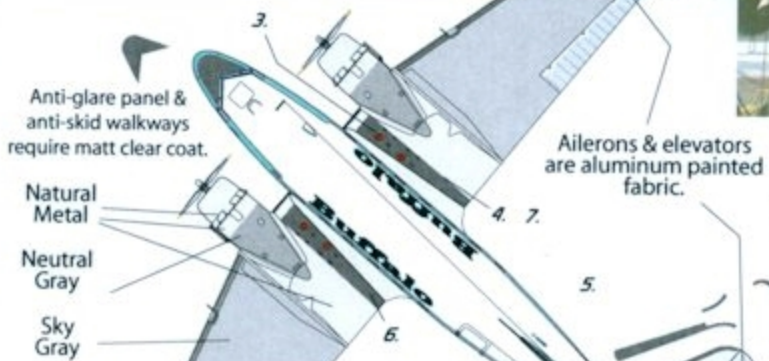

BUFFALO AIRWAYS C-47 C-GPNR "SUMMER WAGES"

C-GPNR, built in 1944 was RCAF KG602 (CAF 13333) in military service until Buffalo Airways purchased the aircraft with 13,000 hrs flying time in 1980.

DECAL SET #48.82 1/48 SCALE

Teal Green Paint Mix: Tamiya Color Acrylic paints.
1x Park Green X28; 4x Sky Blue X4; 1x White X2
This is the closest match in model paints but is not exact so blending is required.

Sky Gray: Tamiya Color XF-19 Neutral Gray: Tamiya Color XF-53

Photos courtesy of Kevin Joudrie.

Research help by Kevin Joudrie
Special thanks to Joe McBryan of Buffalo Airways for permission and access to C-GPNR for this decal set.

All graphics and decal printing by Leading Edge Models Calgary, Alberta, Canada
www.lmdecals.com

2012 LEADING EDGE MODELS