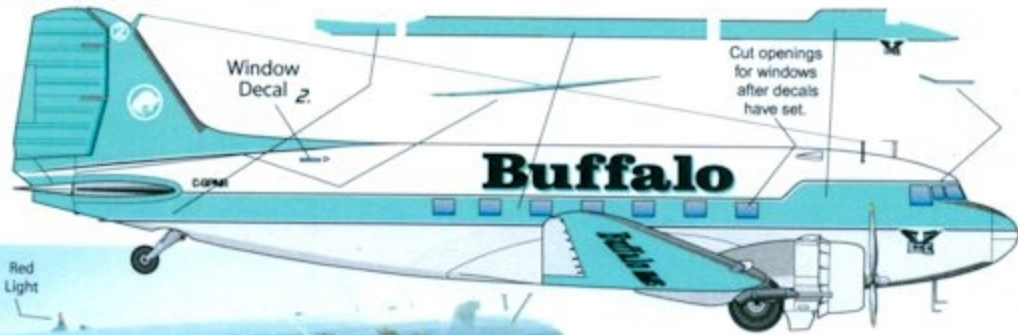

BUFFALO AIRWAYS C-47 C-GPNR "SUMMER WAGES"

C-GPNR, built in 1944 was RCAF KG602 (CAF 13333) in military service until Buffalo Airways purchased the aircraft with 13,000 hrs flying time in 1980.

DECAL SET #48.82 1/48 SCALE

Teal Green Paint Mix: Tamiya Color Acrylic paints.
1x Park Green X28; 4x Sky Blue X4; 1x White X2
This is the closest match in model paints but is not exact so blending is required.

Sky Gray: Tamiya Color XF-19 Neutral Gray: Tamiya Color XF-53

Photos courtesy of Kevin Joudrie.

Research help by Kevin Joudrie
Special thanks to Joe McBryan of Buffalo Airways for permission and access to C-GPNR for this decal set.

All graphics and decal printing by Leading Edge Models Calgary, Alberta, Canada
www.lmdecals.com

2012 LEADING EDGE MODELS