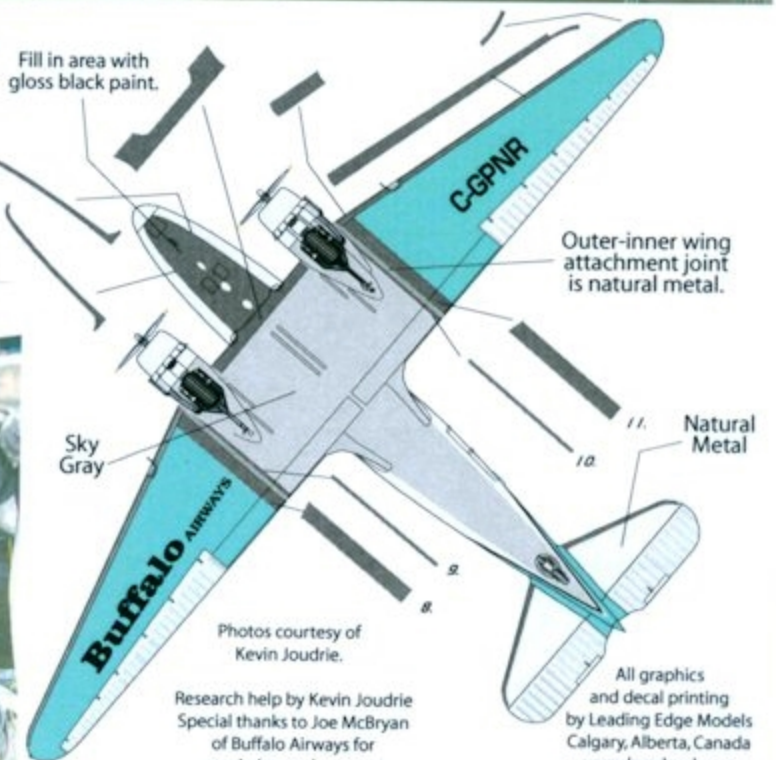

**Leading
Edge** MODELS

#48.82
1/48 SCALE

Buffalo Airways C-47

www.lemdecal.com

Kevin Joudrie photo

BUFFALO AIRWAYS C-47 C-GPNR "SUMMER WAGES"

C-GPNR, built in 1944 was RCAF KG602 (CAF 13333) in military service until Buffalo Airways purchased the aircraft with 13,000 hrs flying time in 1980.

DECAL SET #48.82 1/48 SCALE

Teal Green Paint Mix: Tamiya Color Acrylic paints.
1x Park Green X28; 4x Sky Blue X4; 1x White X2
This is the closest match in model paints but is not exact so blending is required.