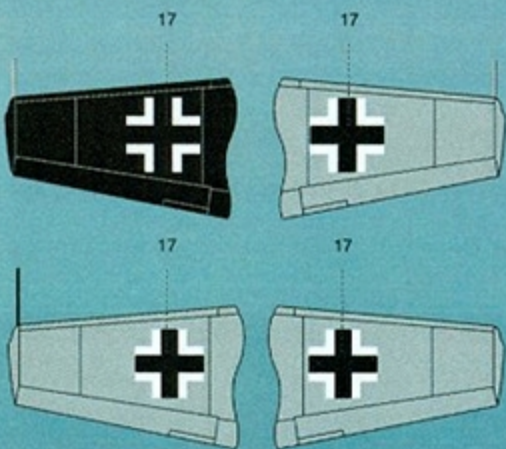

AeroMaster™

Nocturnal Birds of Prey Part 2

BEST SELLERS

Suggested Kit: Monogram Pro Modeler Bf110G

Part 2 Nocturnal Birds of Prey

NOTE

While researching these three sheets, we found that there were no regulations outlining the color demarcation for the lower wings on 110G using the 76/22 combination. Some sources indicate only the outboard wing panel and nacelle were Black. Others say the complete bottom wing was Black. We were able to find two photos that clearly show that the complete bottom wing was Black. These are found in Model Art #480, Luftwaffe Night Fighters pages 41 and 159, therefore we suggest this scheme on our five Bf 110G Night Fighter sheets. If you can provide solid information about our conclusion being wrong, we would like to hear from you (via post) to correct future reprints.