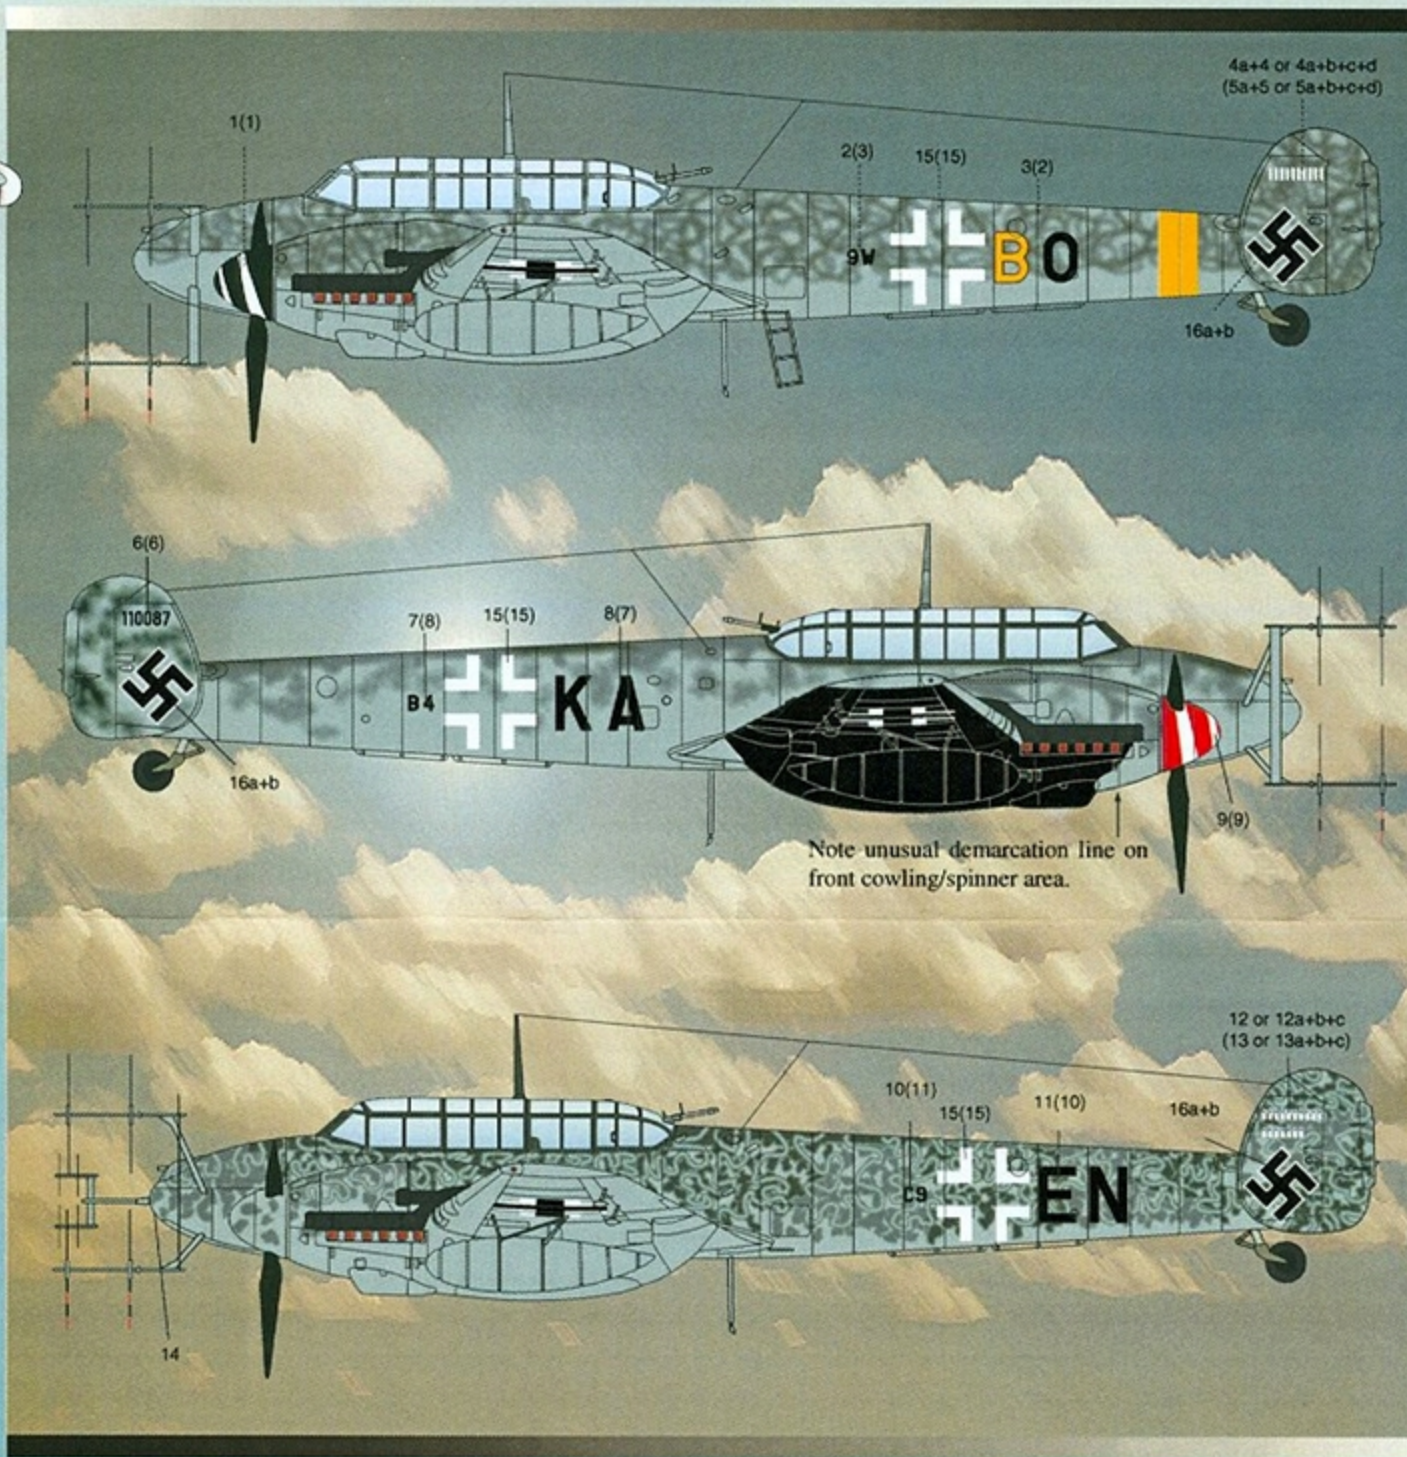

AeroMaster™

Nocturnal Birds of Prey Part 2

BEST SELLERS

Suggested Kit: Monogram Pro Modeler Bf110G

Part 2 Nocturnal Birds of Prey

NOTE

While researching these three sheets, we found that there were no regulations outlining the color demarcation for the lower wings on 110G using the 76/22 combination. Some sources indicate only the outboard wing panel and nacelle were Black. Others say the complete bottom wing was Black. We were able to find two photos that clearly show that the complete bottom wing was Black. These are found in Model Art #480, Luftwaffe Night Fighters pages 41 and 159, therefore we suggest this scheme on our five Bf 110G Night Fighter sheets. If you can provide solid information about our conclusion being wrong, we would like to hear from you (via post) to correct future reprints.