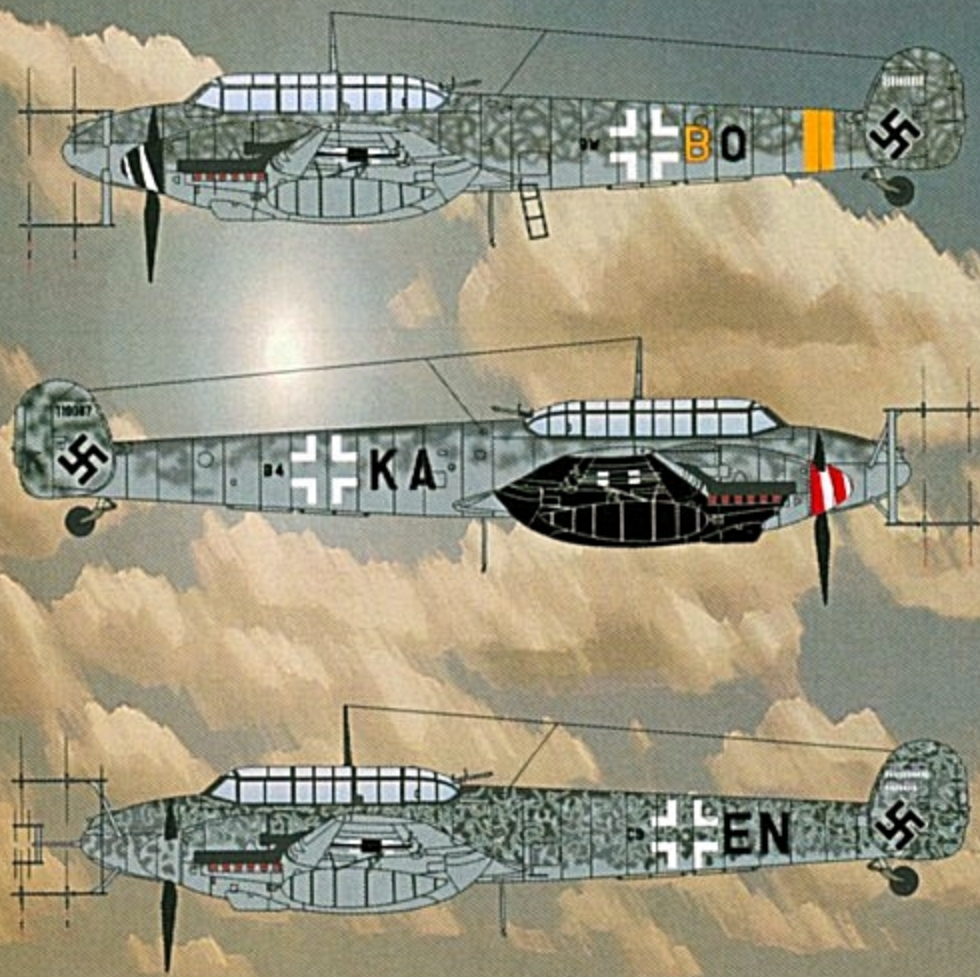

AeroMaster™

Nocturnal Birds of Prey Part 2

BEST SELLERS

Suggested Kit: Monogram Pro Modeler Bf110G

Part 2 Nocturnal Birds of Prey

NOTE

While researching these three sheets, we found that there were no regulations outlining the color demarcation for the lower wings on 110G using the 76/22 combination. Some sources indicate only the outboard wing panel and nacelle were Black. Others say the complete bottom wing was Black. We were able to find two photos that clearly show that the complete bottom wing was Black. These are found in Model Art #480, Luftwaffe Night Fighters pages 41 and 159, therefore we suggest this scheme on our five Bf 110G Night Fighter sheets. If you can provide solid information about our conclusion being wrong, we would like to hear from you (via post) to correct future reprints.