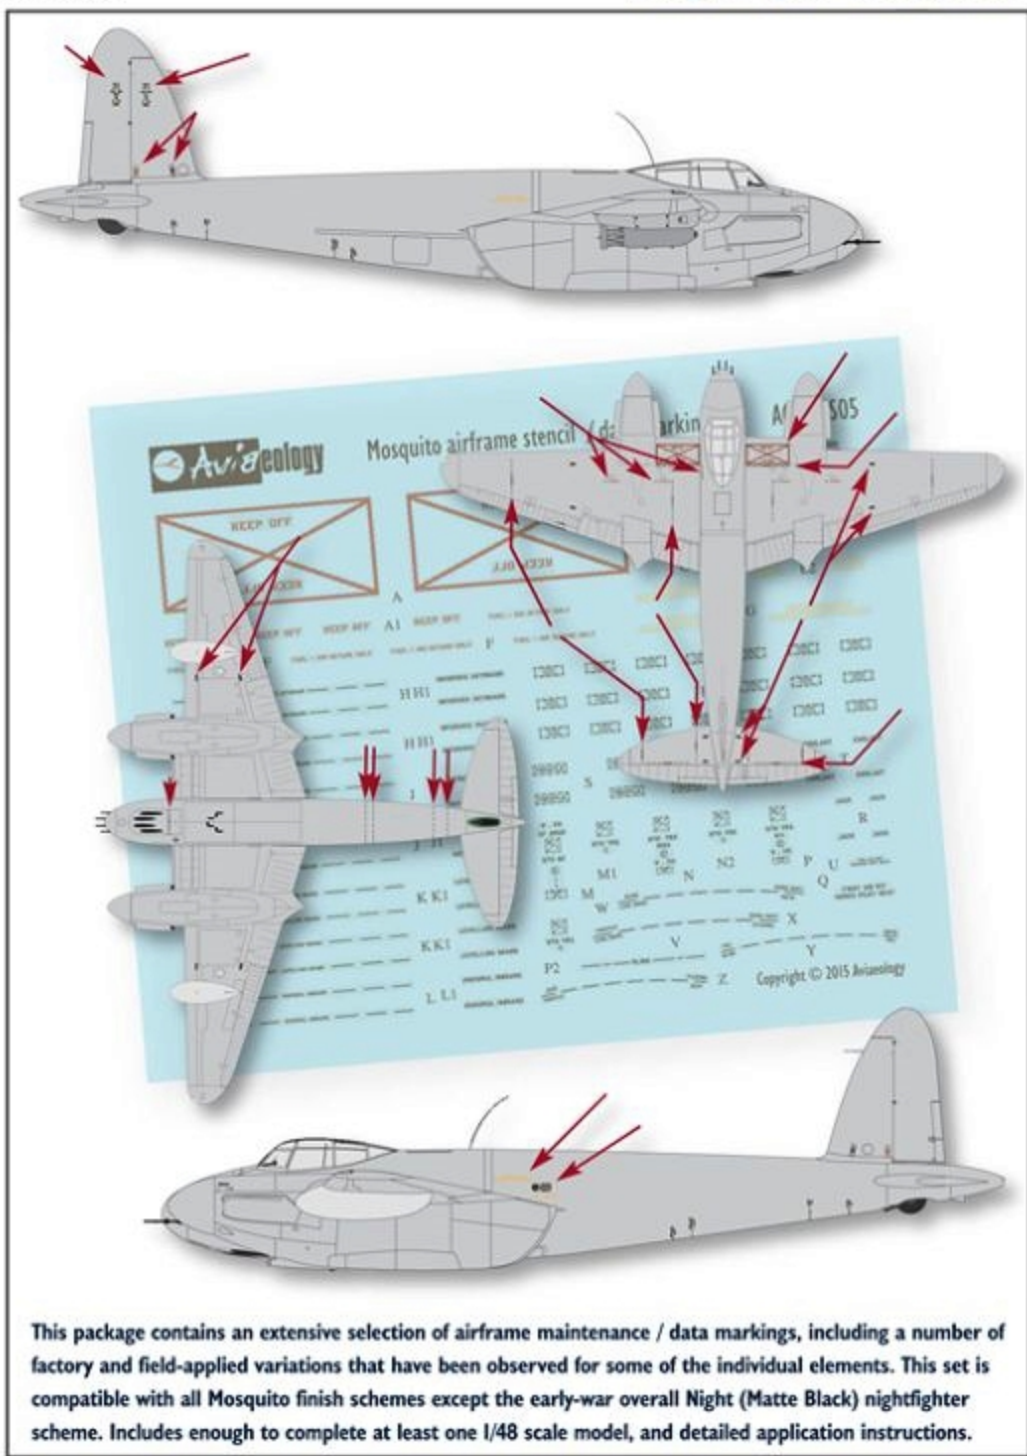

Aviaology Airframe Stencil / Data series

AOD48S05

Mosquito (part 1) All marks

This package contains an extensive selection of airframe maintenance / data markings, including a number of factory and field-applied variations that have been observed for some of the individual elements. This set is compatible with all Mosquito finish schemes except the early-war overall Night (Matte Black) nightfighter scheme. Includes enough to complete at least one 1/48 scale model, and detailed application instructions.

Mosquito airframe stencil / data markings

NOTE: Where variations in markings styles have been found during research, alternates are provided in this set. Alternates have the same callout letter, but are suffixed with a number. The first callout is the preferred choice (seen most often in reference photos) while the second may have been seen less frequently in reference photos. Also note that some items may not have been applied (or reapplied after maintenance, etc) at all times. As always, consult available reference materials.