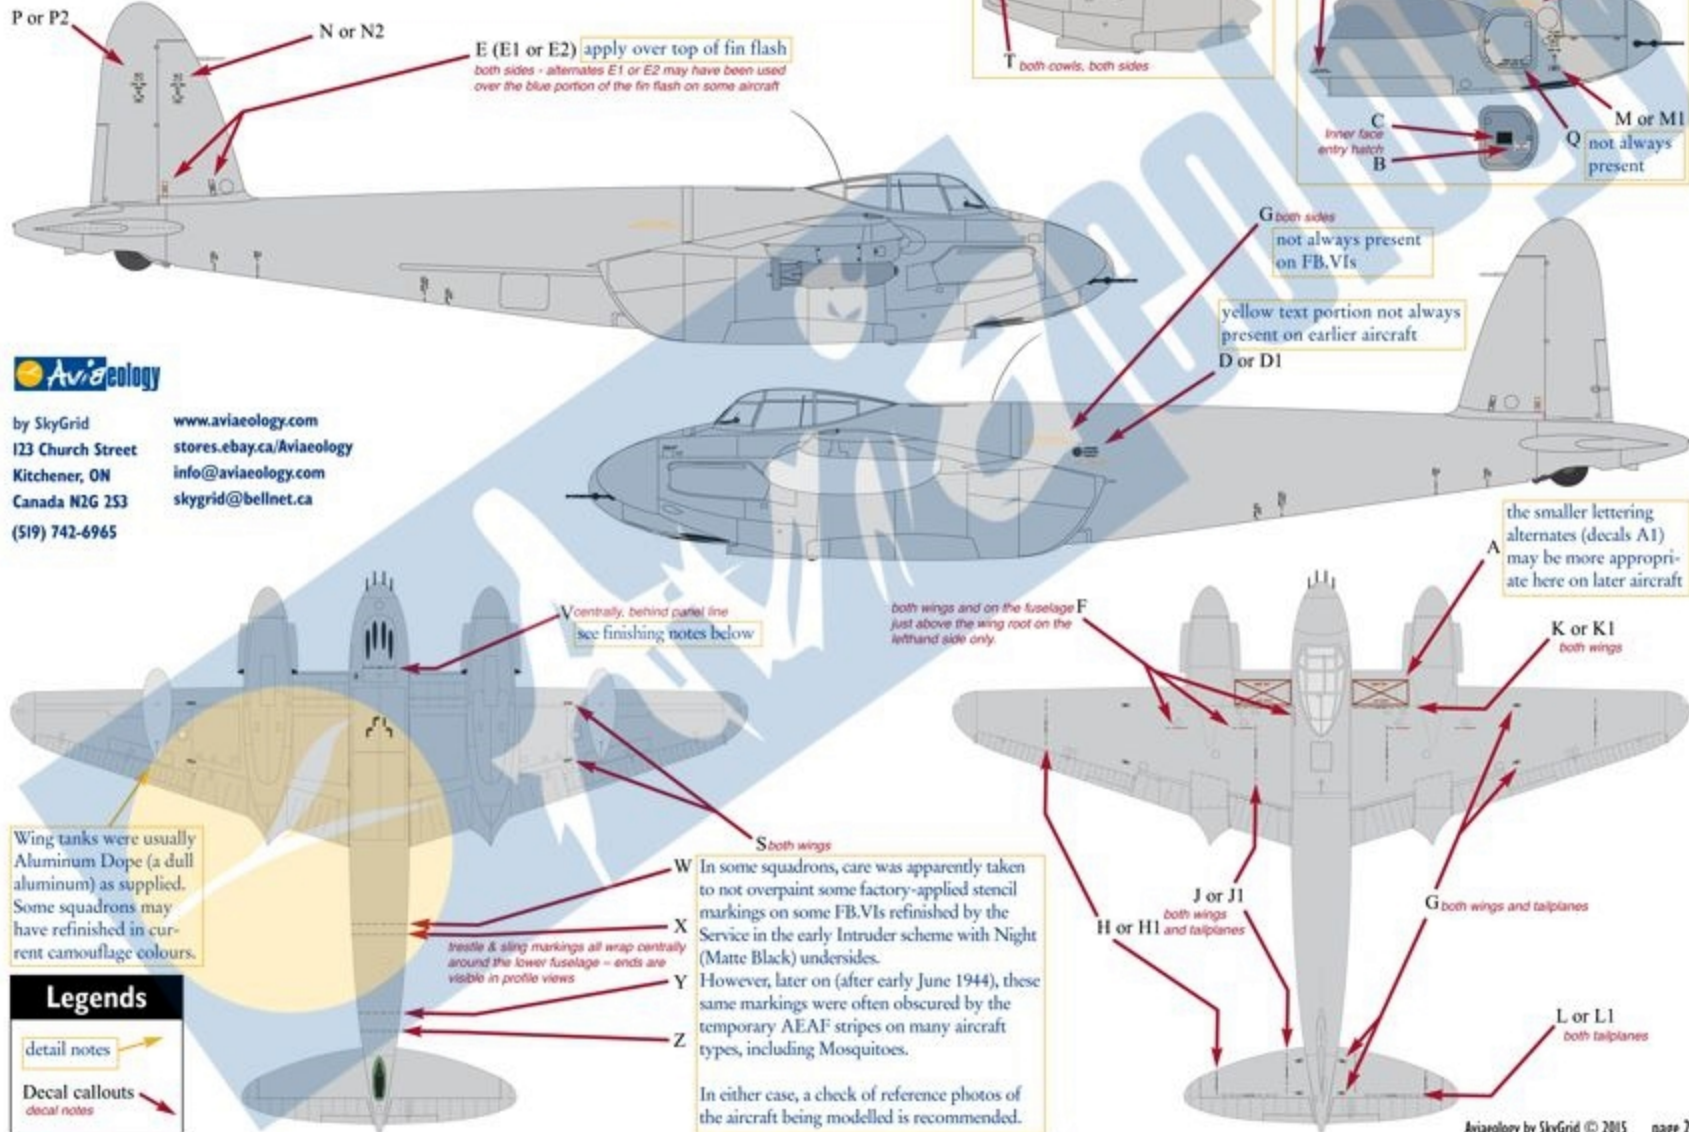

Aviaology Airframe Stencil / Data series

AOD48S05

Mosquito (part 1) All marks

This package contains an extensive selection of airframe maintenance / data markings, including a number of factory and field-applied variations that have been observed for some of the individual elements. This set is compatible with all Mosquito finish schemes except the early-war overall Night (Matte Black) nightfighter scheme. Includes enough to complete at least one 1/48 scale model, and detailed application instructions.

Mosquito airframe stencil / data markings

NOTE: Where variations in markings styles have been found during research, alternates are provided in this set. Alternates have the same callout letter, but are suffixed with a number. The first callout is the preferred choice (seen most often in reference photos) while the second may have been seen less frequently in reference photos. Also note that some items may not have been applied (or reapplied after maintenance, etc) at all times. As always, consult available reference materials.