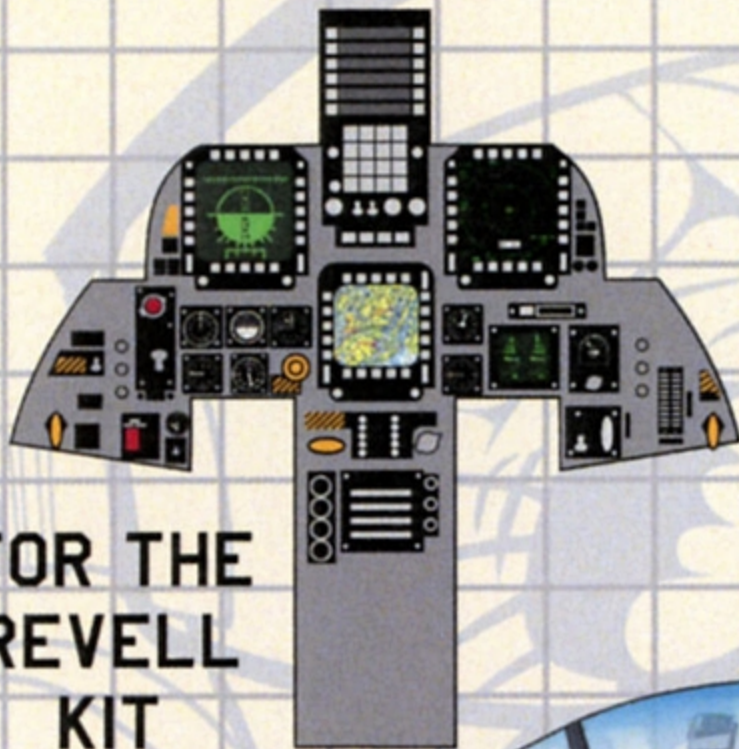

48-078

FURBALL

AERO-DESIGN

FURBALLAERO-DESIGN.COM

F-15E

COCKPIT DETAIL SET

INCLUDES DECALS TO
ENHANCE THE INSTRUMENT
PANELS AND EJECTION SEATS

FOR THE
REVELL
KIT