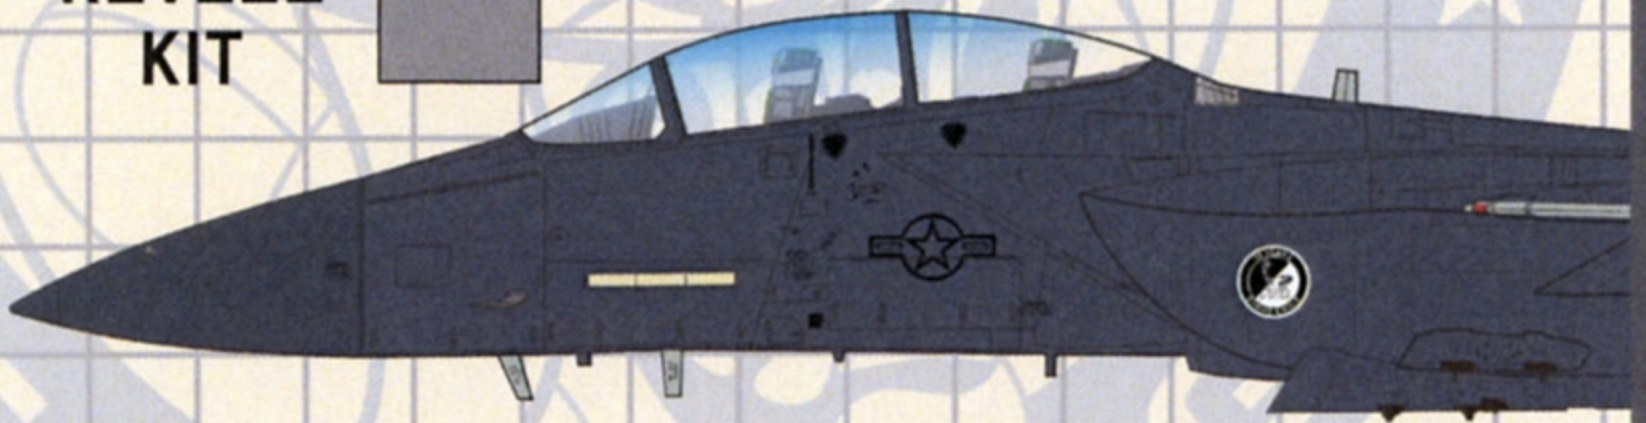

48-078

FURBALL

AERO-DESIGN

FURBALLAERO-DESIGN.COM

F-15E

COCKPIT DETAIL SET

INCLUDES DECALS TO
ENHANCE THE INSTRUMENT
PANELS AND EJECTION SEATS

FOR THE
REVELL
KIT