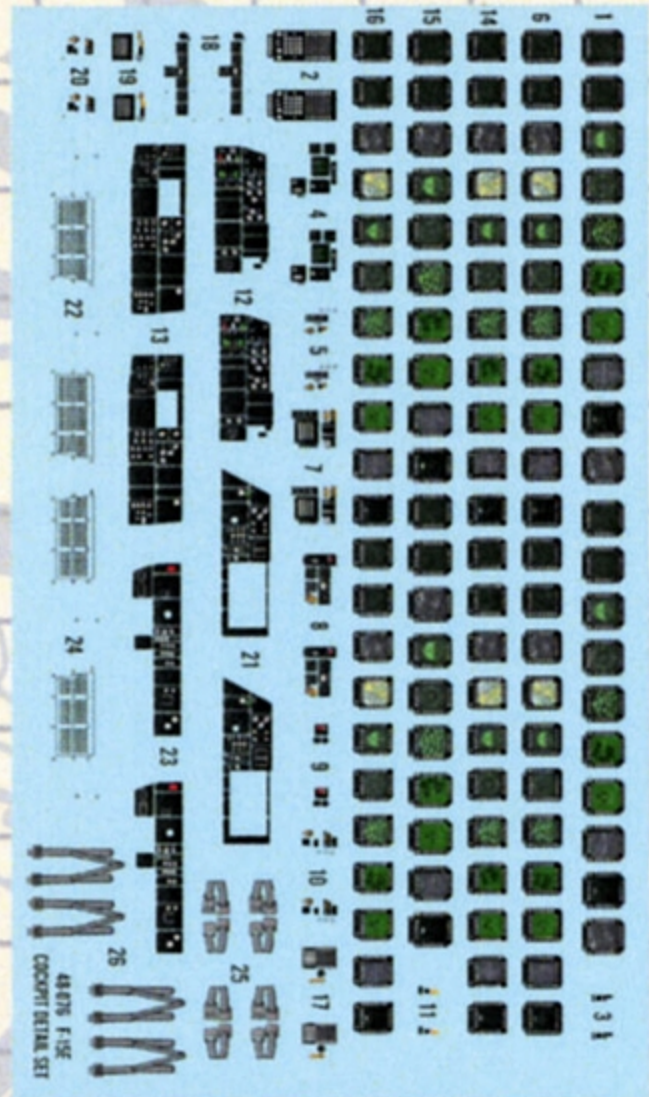

48-078

FURBALL

AERO-DESIGN

FURBALLAERO-DESIGN.COM

F-15E

COCKPIT DETAIL SET

INCLUDES DECALS TO
ENHANCE THE INSTRUMENT
PANELS AND EJECTION SEATS

FOR THE
REVELL
KIT

COPYRIGHT 2021 FURBALL AERO-DESIGN ALL RIGHTS RESERVED

FRONT COCKPIT

REAR COCKPIT

REAR COCKPIT SIDE WALLS