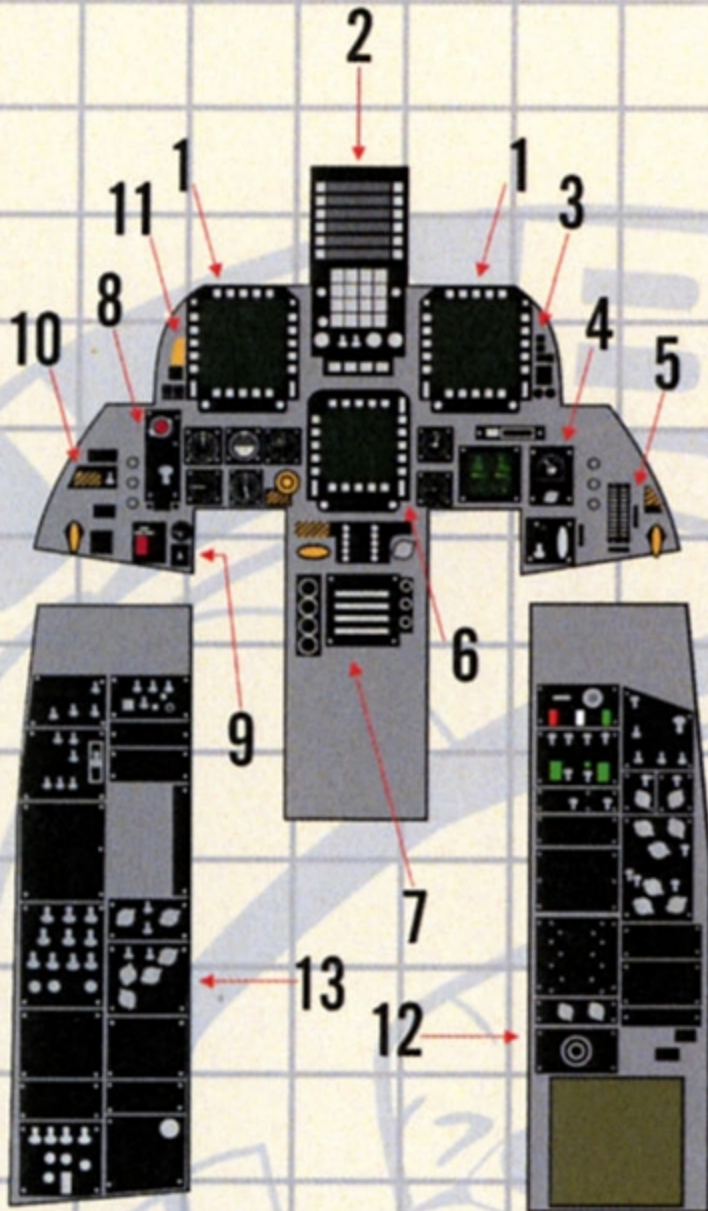

48-078

FURBALL

AERO-DESIGN

FURBALLAERO-DESIGN.COM

F-15E

COCKPIT DETAIL SET

INCLUDES DECALS TO
ENHANCE THE INSTRUMENT
PANELS AND EJECTION SEATS

FOR THE
REVELL
KIT

COPYRIGHT 2021 FURBALL AERO-DESIGN ALL RIGHTS RESERVED

FRONT COCKPIT

REAR COCKPIT

REAR COCKPIT SIDE WALLS