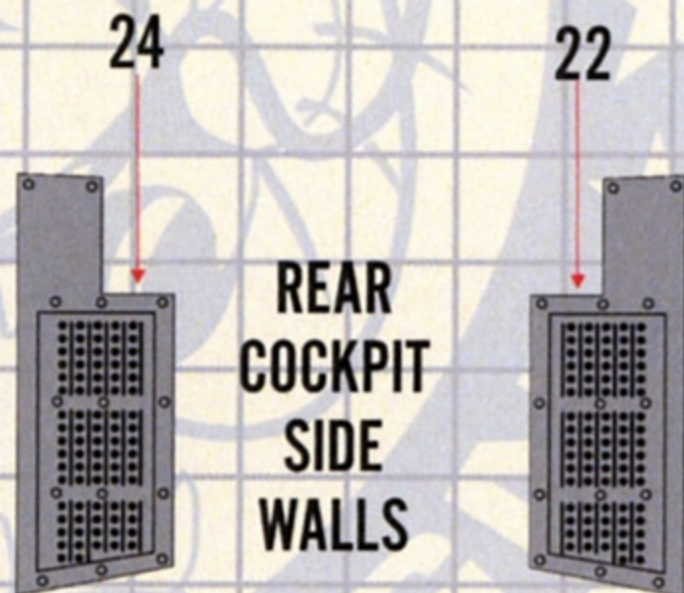

FRONT COCKPIT

REAR COCKPIT

REAR COCKPIT SIDE WALLS