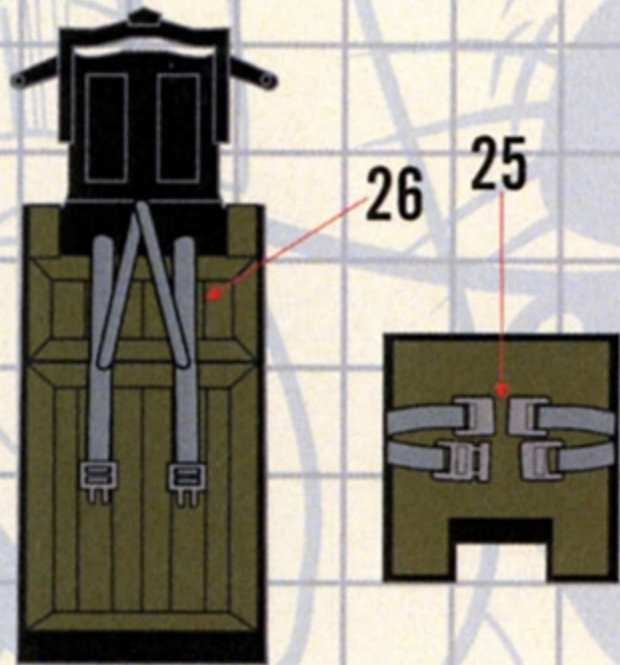

48-078

FURBALL

AERO-DESIGN

FURBALLAERO-DESIGN.COM

F-15E

COCKPIT DETAIL SET

INCLUDES DECALS TO
ENHANCE THE INSTRUMENT
PANELS AND EJECTION SEATS

FOR THE
REVELL
KIT

COPYRIGHT 2021 FURBALL AERO-DESIGN ALL RIGHTS RESERVED

FRONT COCKPIT

REAR COCKPIT

REAR COCKPIT SIDE WALLS