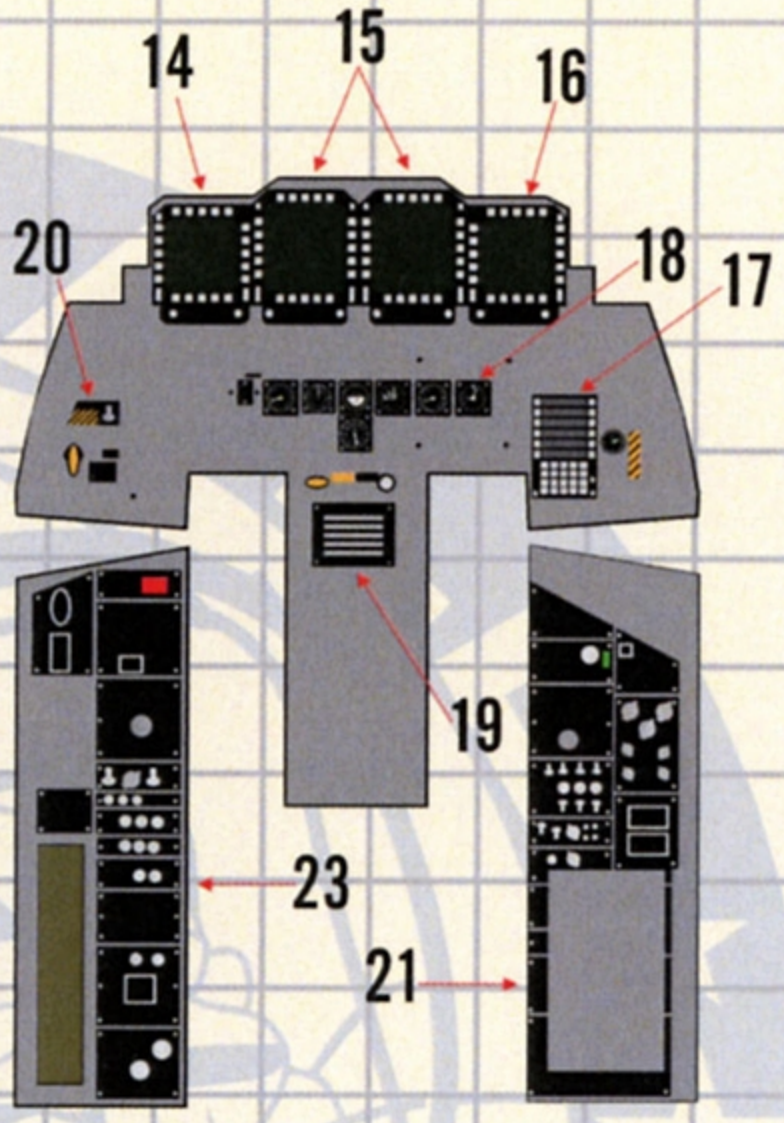

48-078

FURBALL

AERO-DESIGN

FURBALLAERO-DESIGN.COM

F-15E

COCKPIT DETAIL SET

INCLUDES DECALS TO
ENHANCE THE INSTRUMENT
PANELS AND EJECTION SEATS

FOR THE
REVELL
KIT

COPYRIGHT 2021 FURBALL AERO-DESIGN ALL RIGHTS RESERVED

FRONT COCKPIT

REAR COCKPIT

REAR COCKPIT SIDE WALLS