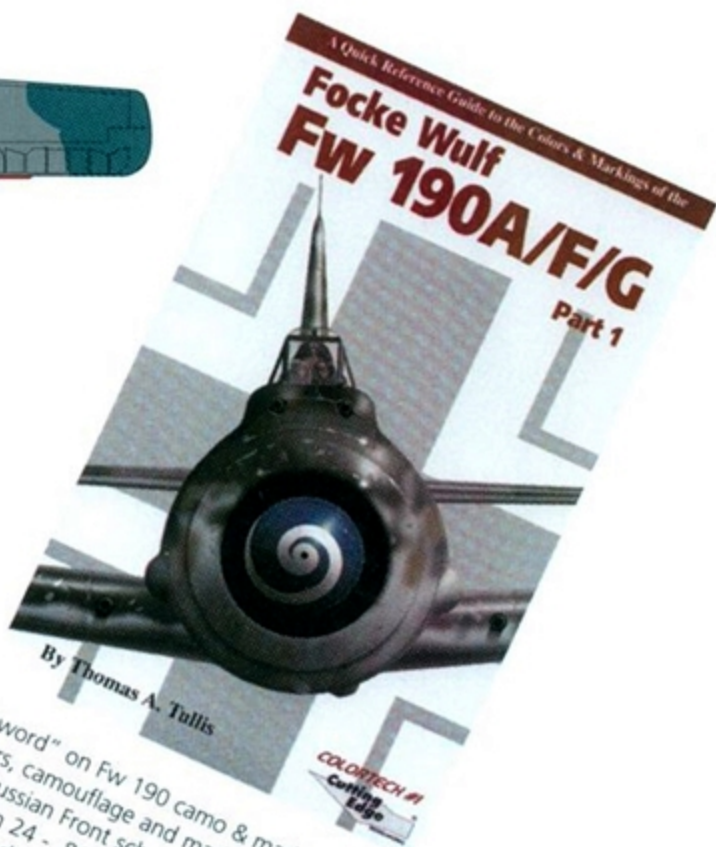

Typical Fw 190 upper surface pattern

For the "final word" on Fw 190 camo & markings, **ColorTech #1** covers the colors, camouflage and markings of the Fw 190A/F/G (except special Russian Front schemes, which will be the subject of a future volume). In 24 - 8 1/2" x 5 1/2" pages we discuss the various recognition markings, Reichsverteidigung (Reichs defense) bands, theater markings, detail markings, etc., as well as seven gorgeous full-color profiles of specific Fw 190s in interesting colors and/or markings. Written by noted Luftwaffe researcher and artist Tom Tullis with research assistance from some of the top Luftwaffe researchers in the world, this book won't just gather dust on your bookshelf—you'll find yourself referring to it time after time!
CT001 $8.95

Cutting Edge Modelworks products are available from...