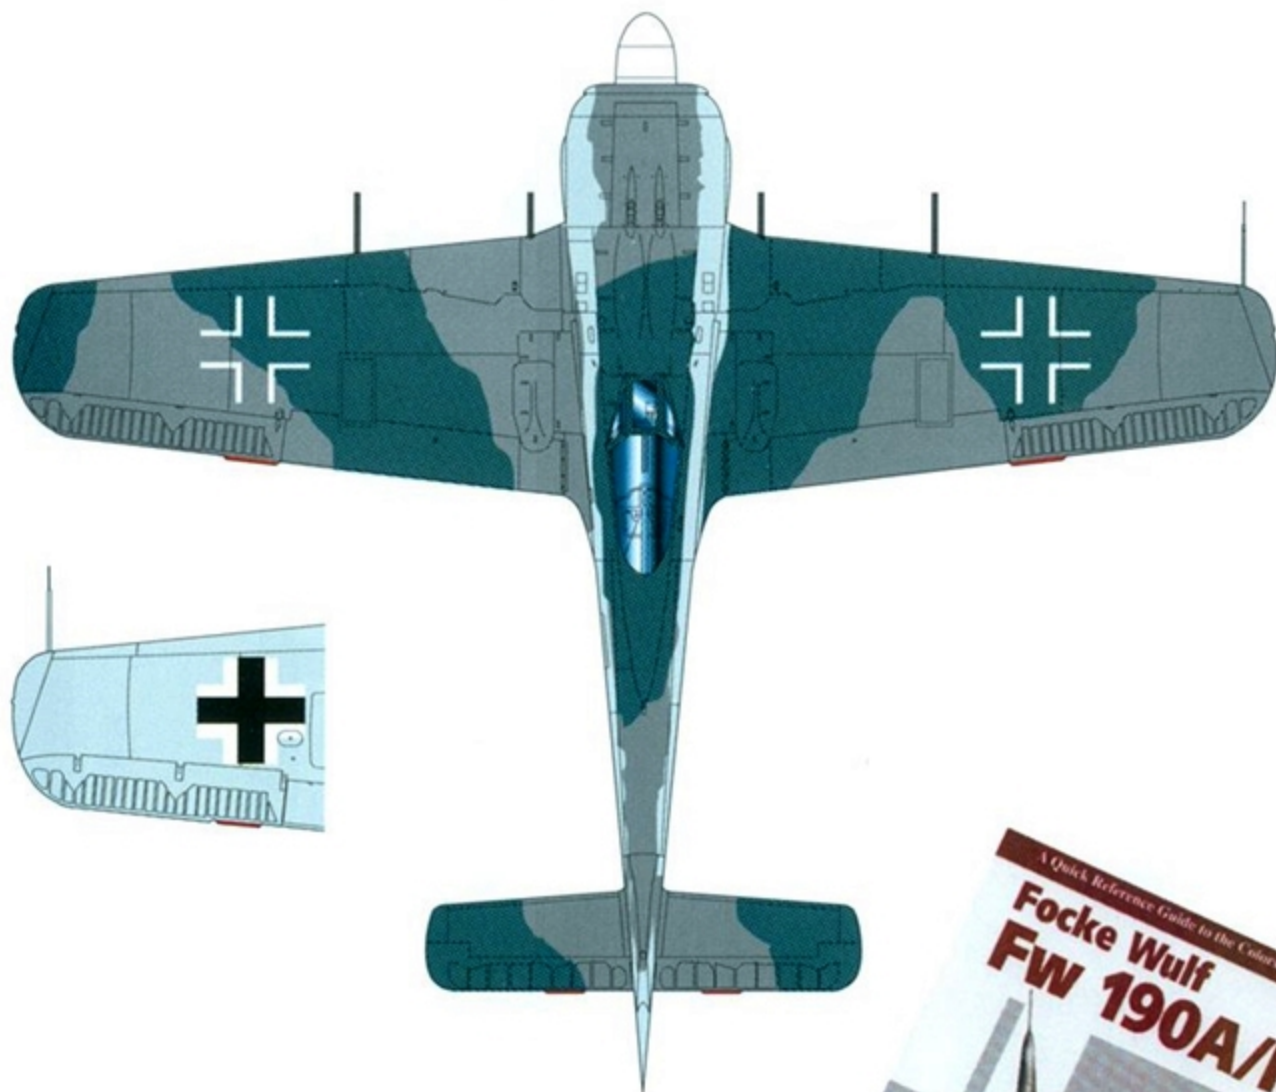

Typical Fw 190 upper surface pattern

For the "final word" on Fw 190 camo & markings, **ColorTech #1** covers the colors, camouflage and markings of the Fw 190A/F/G (except special Russian Front schemes, which will be the subject of a future volume). In 24 - 8 1/2" x 5 1/2" pages we discuss the various recognition markings, Reichsverteidigung (Reichs defense) bands, theater markings, detail markings, etc., as well as seven gorgeous full-color profiles of specific Fw 190s in interesting colors and/or markings. Written by noted Luftwaffe researcher and artist Tom Tullis with research assistance from some of the top Luftwaffe researchers in the world, this book won't just gather dust on your bookshelf—you'll find yourself referring to it time after time!
CT001 $8.95

Cutting Edge Modelworks products are available from...