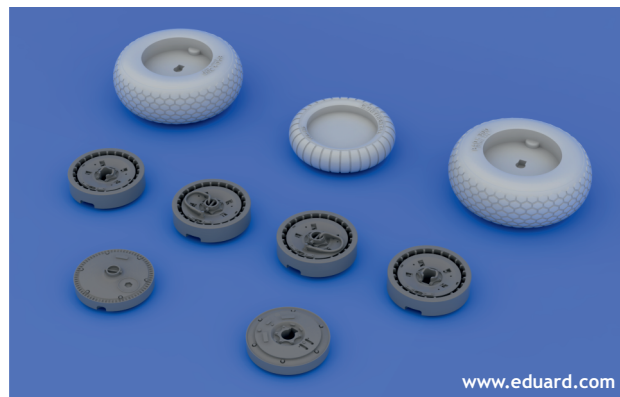

R6

R7 2 pcs.

COLOURS

GSI Creos (GUNZE)			Mr.METAL COLOR	
AQUEOUS	Mr.COLOR			
H 2	C 2	BLACK		
H 77	C 137	TIRE BLACK		

This product contains metal and resin detail parts for upgrading scale plastic models. When selecting this set make sure that it is for the kit mentioned in product name as these sets are made specifically for that kit. When upgrading the model some cutting or corrections may be necessary for parts to fit accurately. WARNING! This set contains small and sharp parts. Work carefully in a ventilated and well-lit room. Safety glasses are recommended. This product is not suitable for children below 14 years of age.

435 21 Obrnice 170
Czech Republic

8 1591436 481065

648 106 Me262 wheels

For Tamiya kit • pro stavebnici Tamiya

1/48

BRASSIN

www.eduard.com

BRASSIN

www.eduard.com

BEST BRASS RESIN AROUND!

 SYMMETRICAL ASSEMBLY
SYMETRICKÁ MONTÁŽ

- | | |
|---|---|
|  REMOVE
ODSTRANIT |  BEND
OHNOUT |
|  GRIND
OBROUSIT |  OPTION
VOLBA |
|  DRILL HOLE
VRTAT OTVOR |  REPLACE
NAHRADIT |