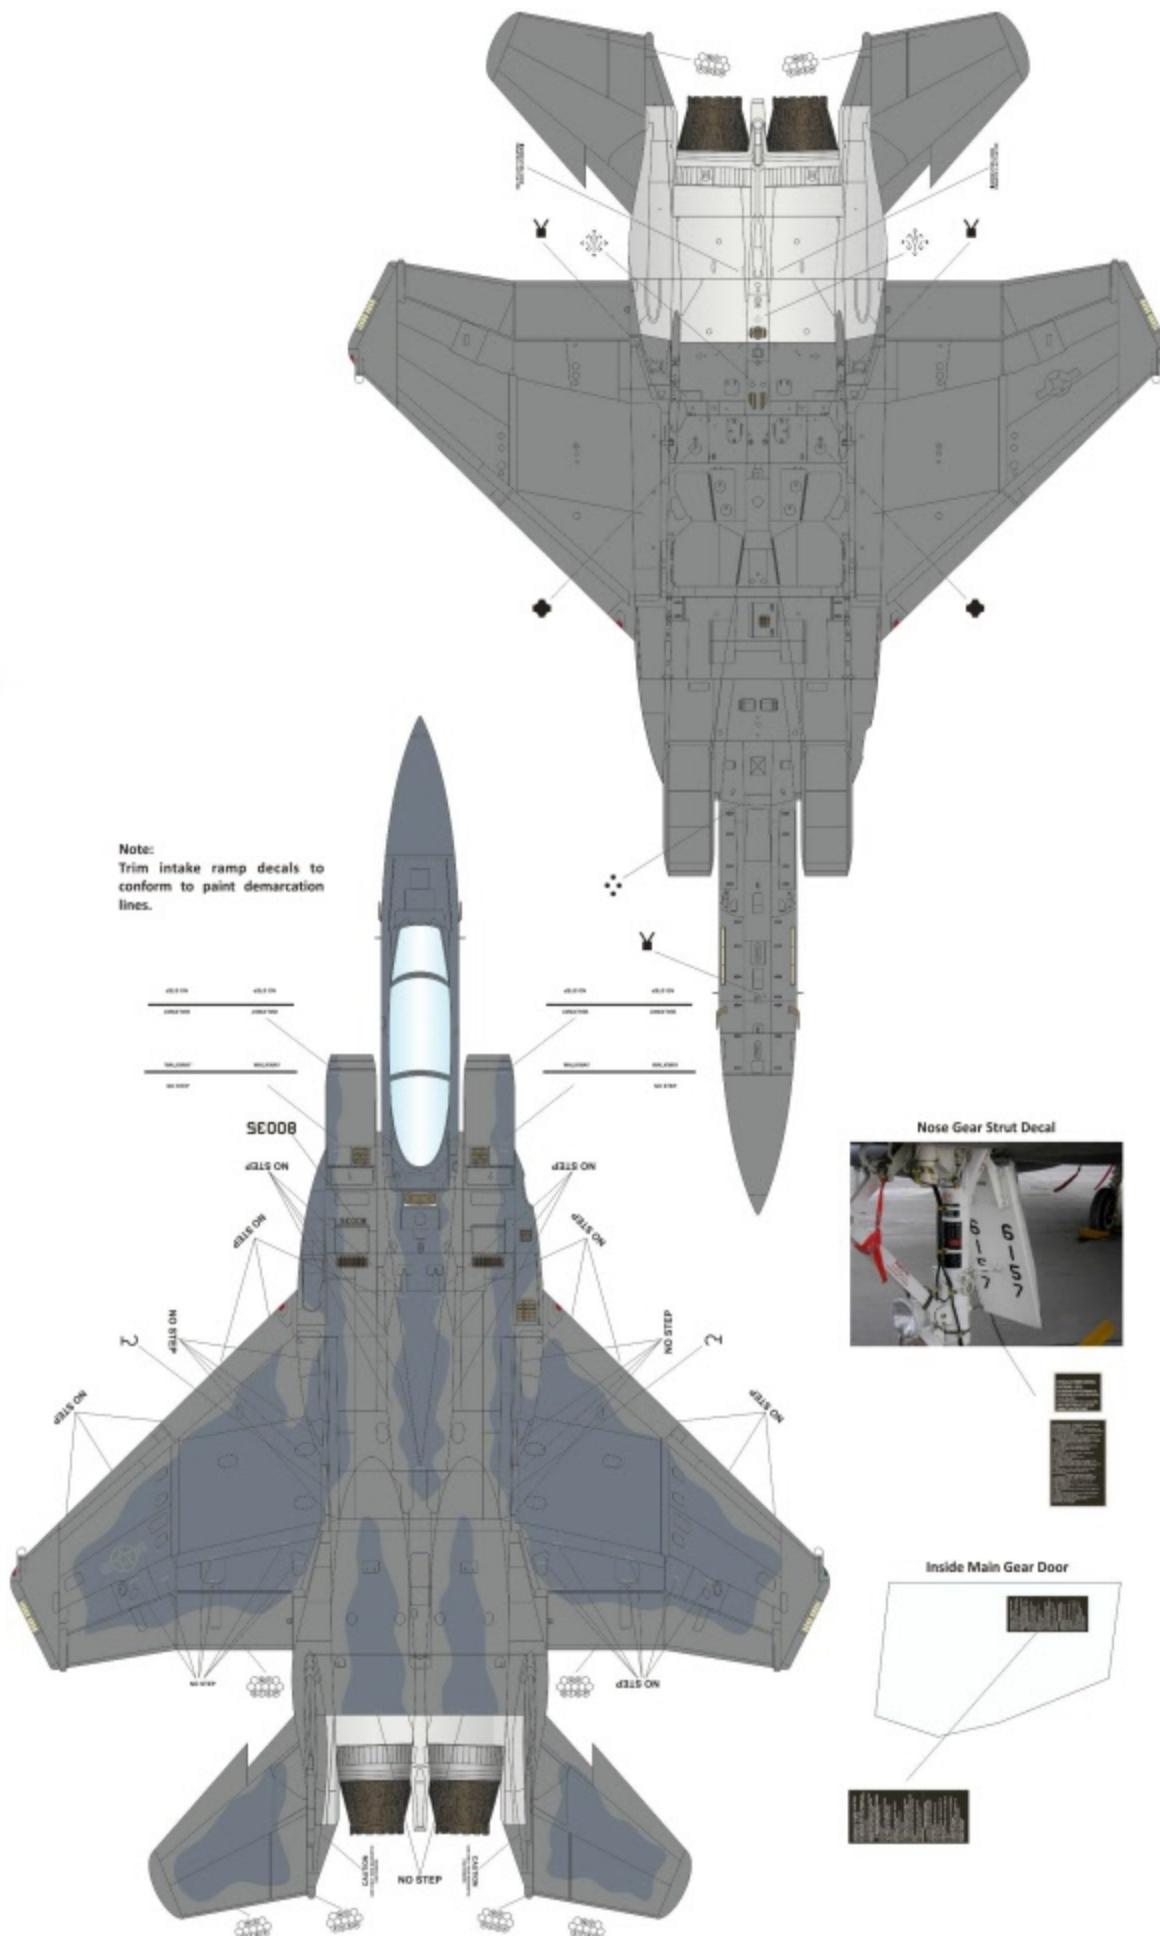

F-15C
S/N 80-0035
194th Fighter Squadron
144th Fighter Wing
Fresno ANG Base, CA
January 2016

FS Color	Testors MM	Humbrol	Gunze	Xtracrylics
FS36251	1794	NA	NA	XA1132
FS36176	2036	HU27	NA	XA1157