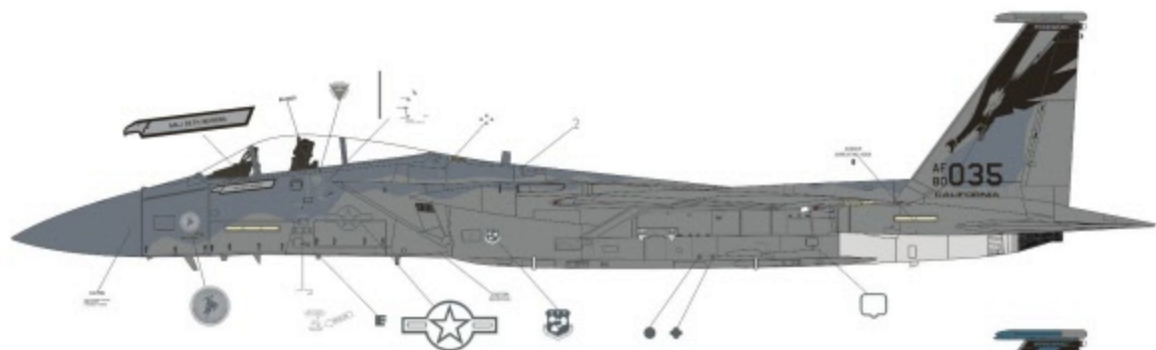

9960 Sourwood Drive
Fort Worth, TX 76244

WHAT'S OUT THERE?

1/48th Hasegawa F-15C
1/48th Great Wall Models F-15C

F-15C
S/N 80-0035
194th Fighter Squadron
144th Fighter Wing
Fresno ANG Base, CA
January 2016

F-15C
S/N 78-0504
194th Fighter Squadron
144th Fighter Wing
Fresno ANG Base, CA
November 2015

F-15C
S/N 78-0480
194th Fighter Squadron
144th Fighter Wing
Fresno ANG Base, CA
January 2016

F-15C Fresno Repo Eagles

48-250
MSRP $14.00 US

Note:
Utilize same stencils for
78-0504/78-0480