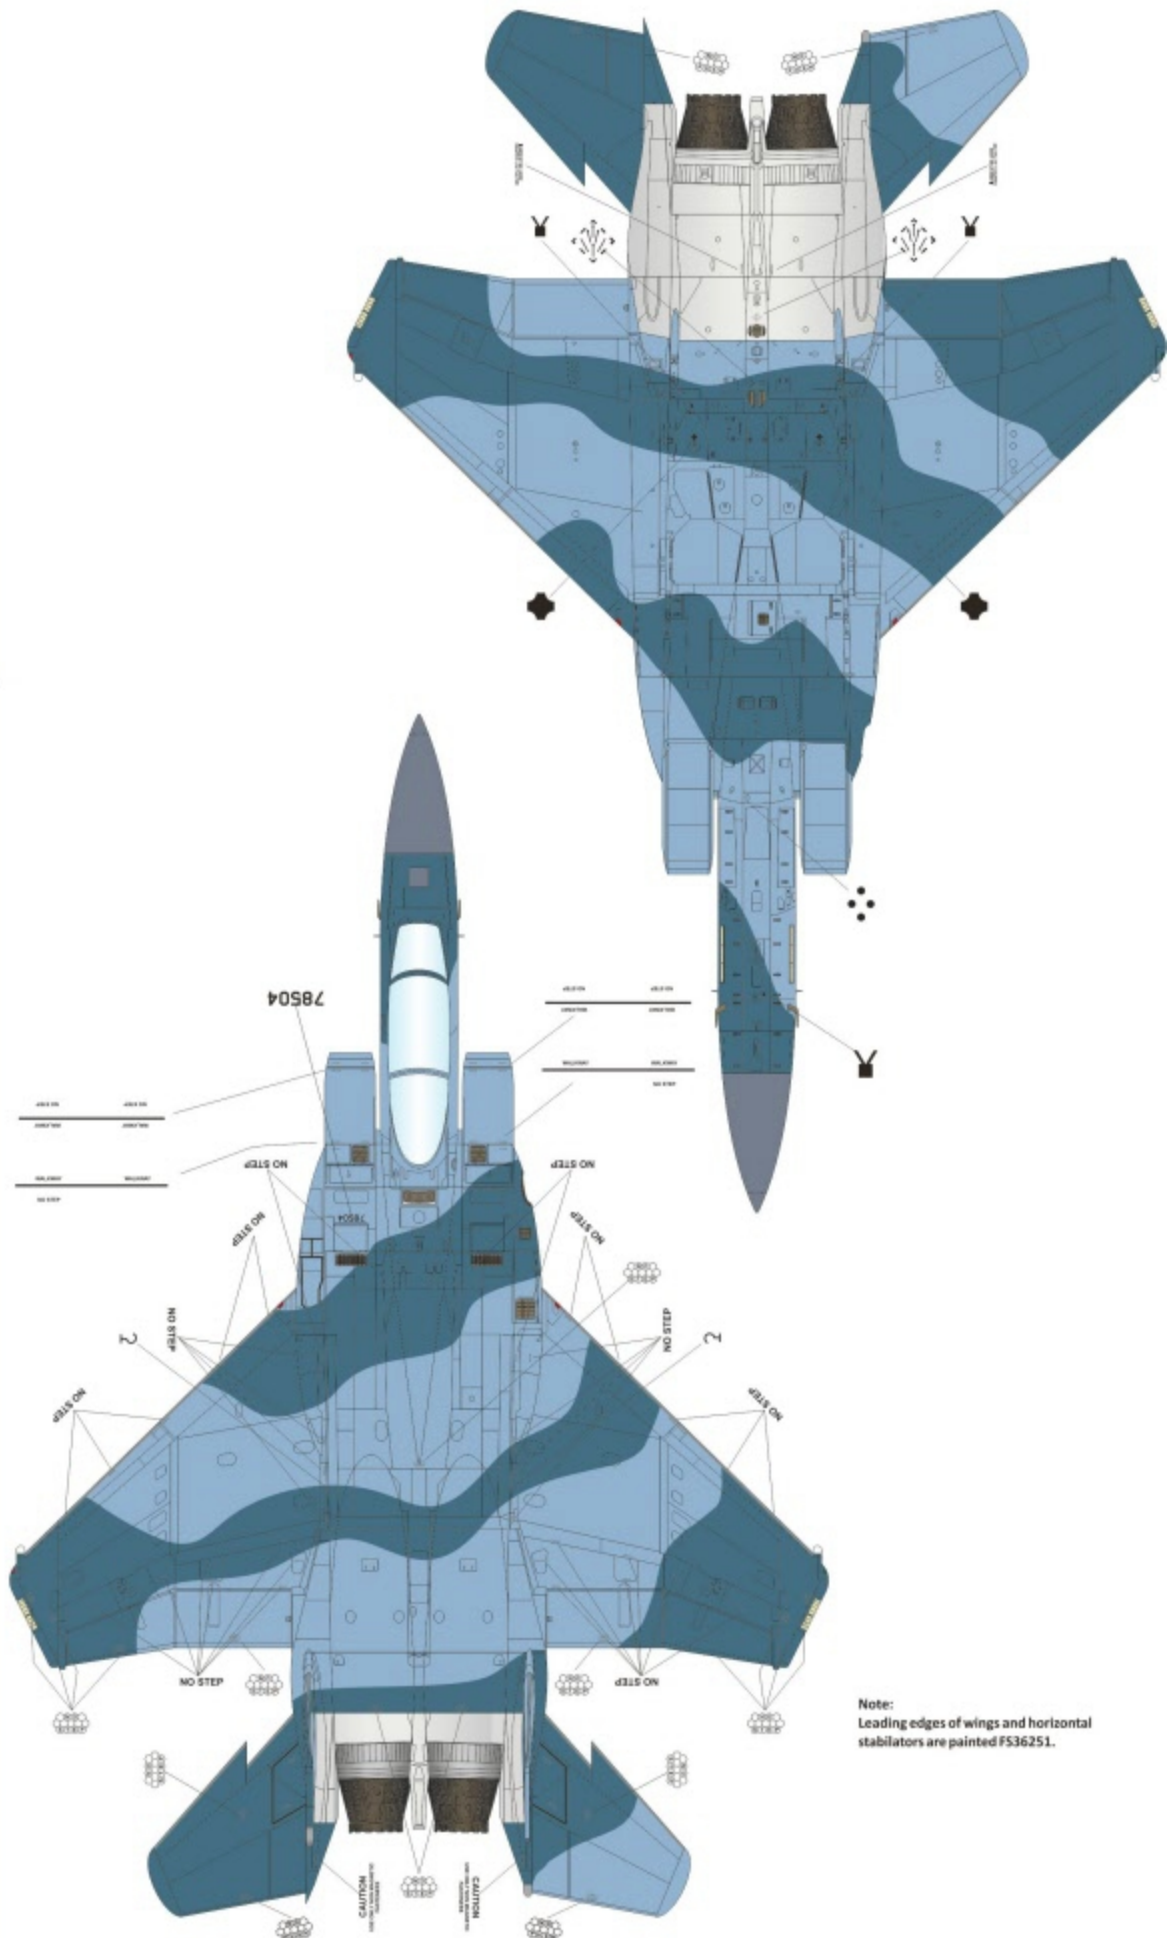

F-15C
S/N 78-0504
194th Fighter Squadron
144th Fighter Wing
Fresno ANG Base, CA
November 2015

FS Color	Testors MM	Humbrol	Gunze	Xtracrylics
FS35450	1508	HU47	NA	NA
FS35109	2031	NA	NA	NA
FS36251	1794	NA	NA	XA1132
FS36176	2036	NA	NA	XA1157