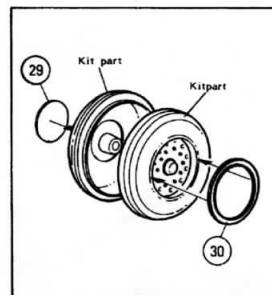

VERLINDEN PRODUCTIONS

811 Lone Star Drive
O'Fallon MO 63366

N°1420

F-111 F Update Set (for Academy)

1:48 Scale

○ Indicates Photo-etched part

□ Indicates Resin part

Full detailed coverage of the F-111E & F can be found in Lock On N°5. Over 90 full color pictures, including 11 shots of the cockpit area. Also included is an accurate scale plan on 1/72 Scale.