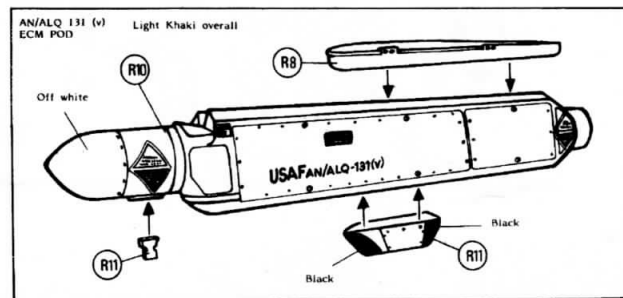

VERLINDEN PRODUCTIONS

811 Lone Star Drive
O'Fallon MO 63366

N°1420

F-111 F Update Set (for Academy)

1:48 Scale

○ Indicates Photo-etched part

□ Indicates Resin part

Full detailed coverage of the F-111E & F can be found in Lock On N°5. Over 90 full color pictures, including 11 shots of the cockpit area. Also included is an accurate scale plan on 1/72 Scale.