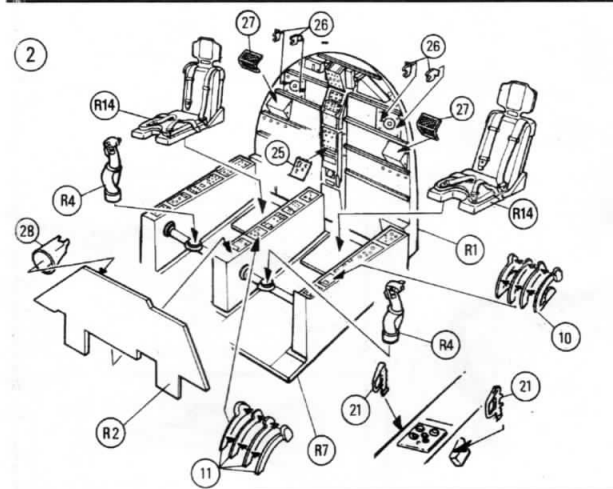

VERLINDEN PRODUCTIONS

811 Lone Star Drive
O'Fallon MO 63366

N°1420

F-111 F Update Set (for Academy)

1:48 Scale

○ Indicates Photo-etched part

□ Indicates Resin part

Full detailed coverage of the F-111E & F can be found in Lock On N°5. Over 90 full color pictures, including 11 shots of the cockpit area. Also included is an accurate scale plan on 1/72 Scale.