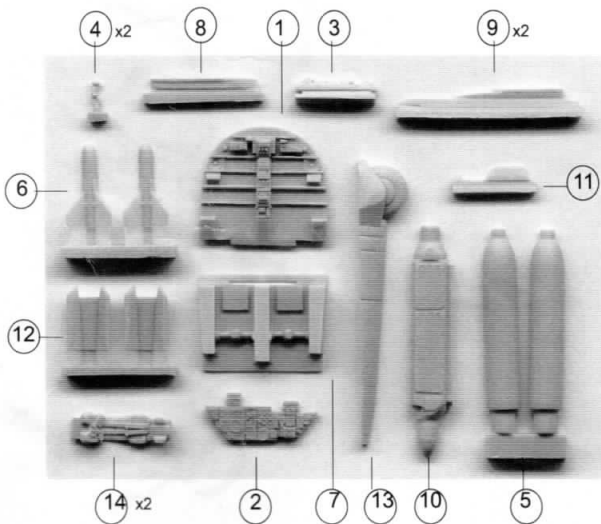

VERLINDEN PRODUCTIONS

811 Lone Star Drive
O'Fallon MO 63366

N°1420

F-111 F Update Set (for Academy)

1:48 Scale

○ Indicates Photo-etched part

□ Indicates Resin part

Full detailed coverage of the F-111E & F can be found in Lock On N°5. Over 90 full color pictures, including 11 shots of the cockpit area. Also included is an accurate scale plan on 1/72 Scale.