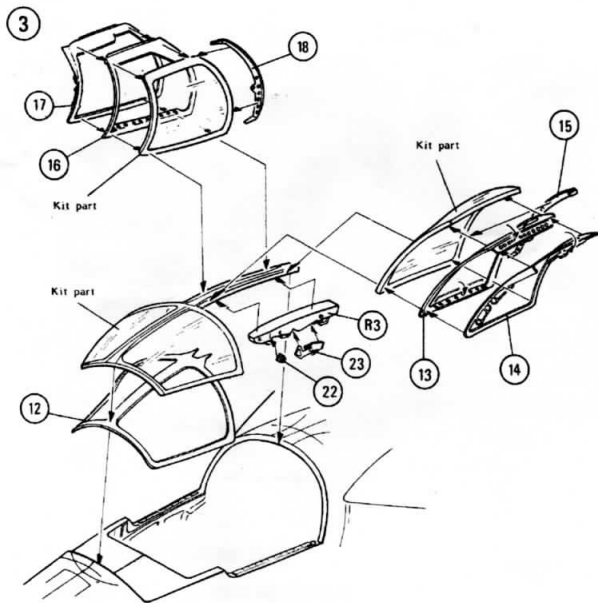

VERLINDEN PRODUCTIONS

811 Lone Star Drive
O'Fallon MO 63366

N°1420

F-111 F Update Set (for Academy)

1:48 Scale

○ Indicates Photo-etched part

□ Indicates Resin part

Full detailed coverage of the F-111E & F can be found in Lock On N°5. Over 90 full color pictures, including 11 shots of the cockpit area. Also included is an accurate scale plan on 1/72 Scale.