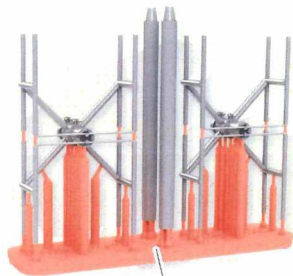

19-48168

Passionate for modeling

*Elite
Accessories*

1/48Scale

Fug 202 Radar

Assembly and paint instructions

Remove Supports

Metal