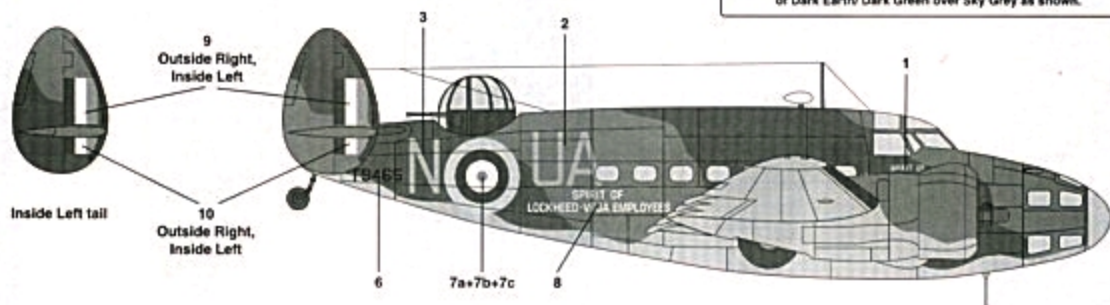

NOTE

Hudson Mk.III, 269 Squadron, RAF Coastal Command, Iceland, 1941