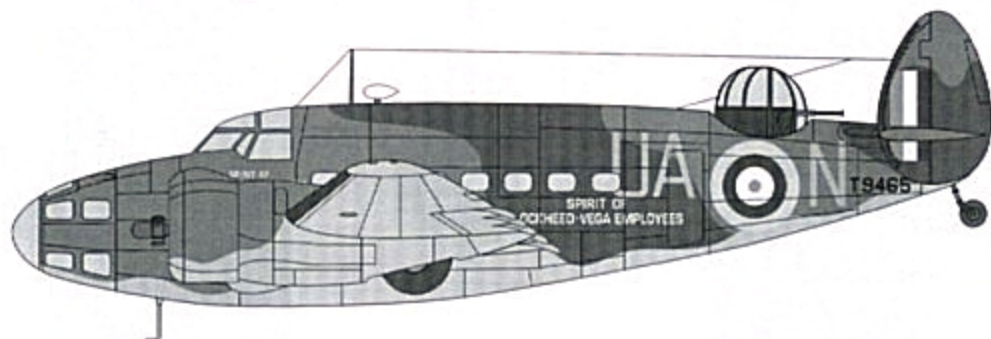

Classic Airframes Decals

Hudson Mk. III, 269 Squadron, RAF Coastal Command

Lockheed Hudson Mk.III / A-29 1/48 Scale

Sheet 48-001

Supplemental Decal Sheet for Classic Airframes Kit #449
Printed in USA by Microscale

A-29, Chinese Air Force

Sources

Scale Aircraft Modeling, Volume 13, Number 8
Aircraft Profile #253, Lockheed Hudson

RAF Dark Earth FS 30118	RAF Dark Green FS 34079	RAF Sky Grey FS 34453	Black (Turret housing)

NOTE

Artists' renderings of this aircraft have shown it finished in Dark Slate Grey/Extra Dark Sea Grey over Sky undersurfaces. We believe the aircraft actually carried the standard delivery finish of Dark Earth/Dark Green over Sky Grey as shown.