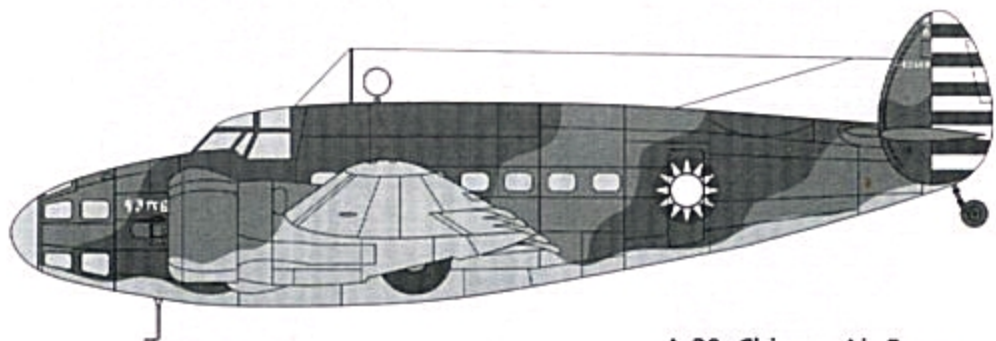

Classic Airframes Decals

Hudson Mk. III, 269 Squadron, RAF Coastal Command

Lockheed Hudson Mk.III / A-29 1/48 Scale

Sheet 48-001

Supplemental Decal Sheet for Classic Airframes Kit #449
Printed in USA by Microscale

A-29, Chinese Air Force

Sources

Scale Aircraft Modeling, Volume 13, Number 8
Aircraft Profile #253, Lockheed Hudson

RAF Dark Earth FS 30118	RAF Dark Green FS 34079	RAF Sky Grey FS 34453	Black (Turret housing)

NOTE

Artists' renderings of this aircraft have shown it finished in Dark Slate Grey/Extra Dark Sea Grey over Sky undersurfaces. We believe the aircraft actually carried the standard delivery finish of Dark Earth/Dark Green over Sky Grey as shown.