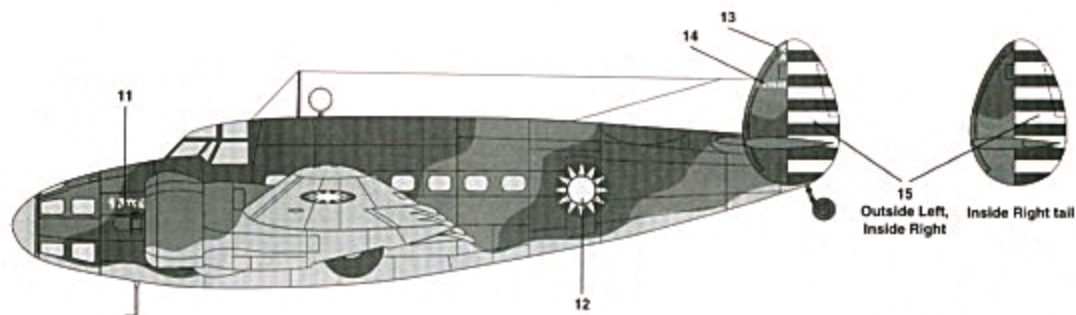

Sources

Scale Aircraft Modeling, Volume 13, Number 8
Aircraft Profile #253, Lockheed Hudson

RAF Dark Earth FS 30118	RAF Dark Green FS 34079	RAF Sky Grey FS 34453	Black (Turret housing)

NOTE

Sources
Scale Aircraft Modeling, Volume 13, Number 8
Aircraft Profile #253, Lockheed Hudson

RAF Dark Earth FS 30118	RAF Dark Green FS 34079	RAF Sky FS 34554