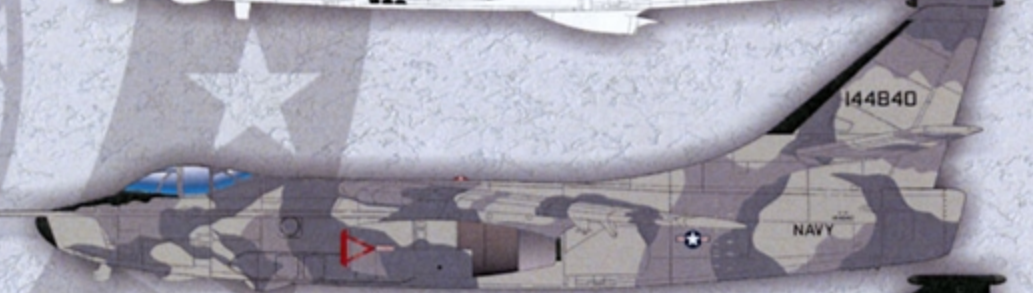

KILLER WHALES

PART ONE

48-022

A3D-1/A3D-2/A-3B/RA-3B

OPTIONS FOR 10 1/48
A-3 AIRCRAFT

FURBALLAERO-DESIGN.COM

DECALS
PRINTED BY
cartograf

COPYRIGHT 2013 FURBALL AERO-DESIGN ALL RIGHTS RESERVED

- FLAT BLACK FS 37038
- LIGHT GULL GRAY FS 16440
- GLOSSY SEA BLUE FS 15042
- RADOME TAN FS 33613
- GLOSS WHITE FS 17875
- AIRCRAFT GRAY FS 36622
- COROGARD
A CLEAR, EPOXY CORROSION CONTROL PAINT THAT WAS APPLIED TO THE LEADING EDGES OF MANY USN AIRCRAFT. ALUMINUM POWDER WAS ADDED, GIVING THE PAINT A METALLIC APPEARANCE.

A CLEAR, EPOXY, CORROSION CONTROL PAINT THAT WAS APPLIED TO THE LEADING EDGES OF MANY USN AIRCRAFT. ALUMINUM POWDER WAS ADDED, GIVING THE PAINT A METALLIC APPEARANCE.

A3D-2 135432
VAH-3
1963

COROGARD LEADING EDGES