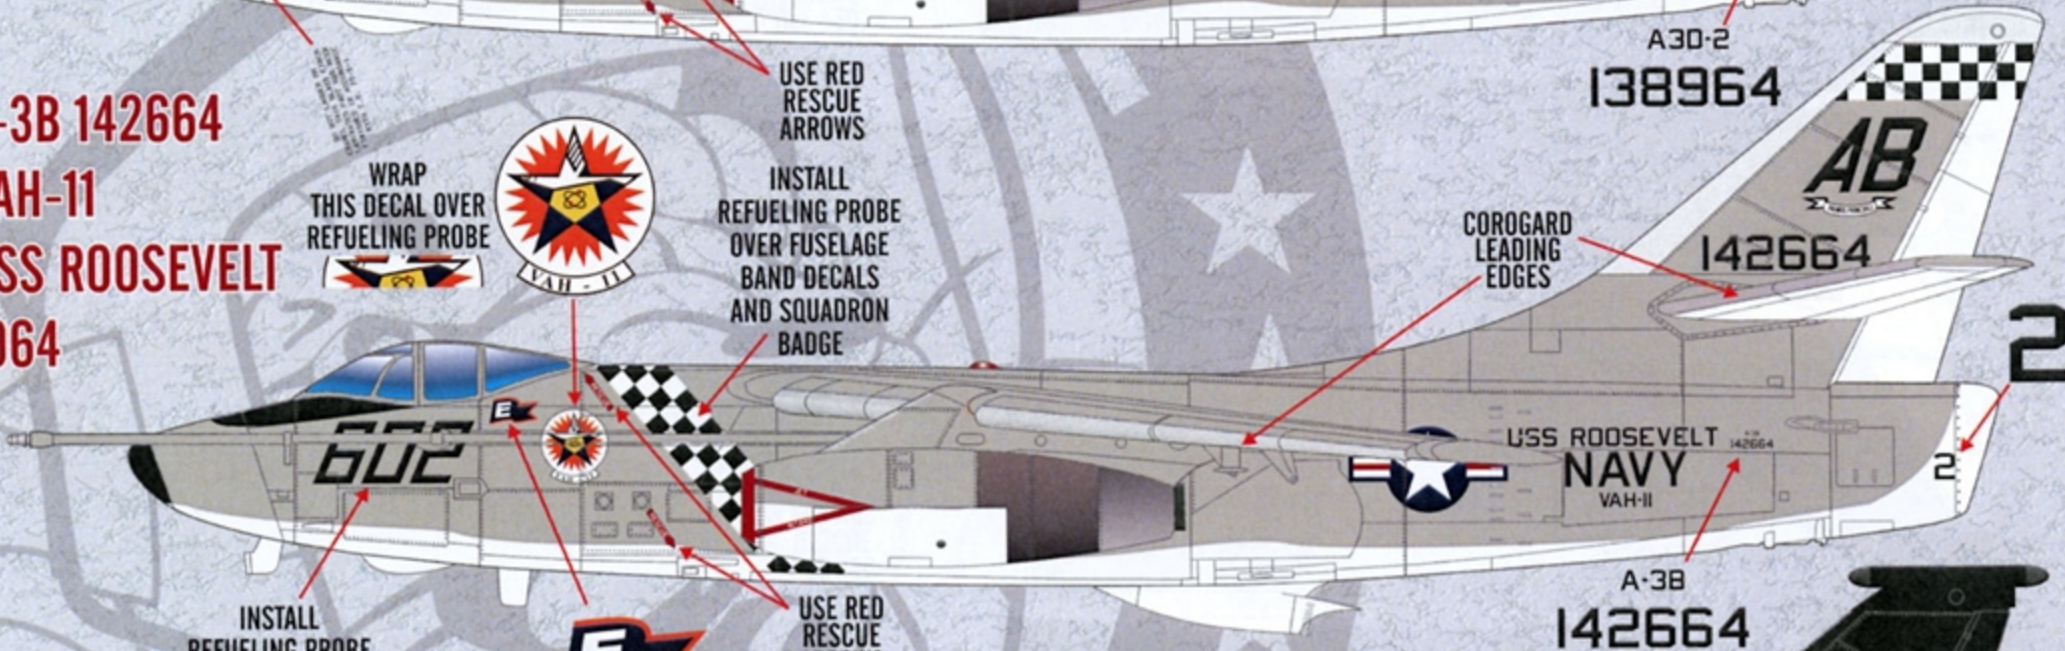

A CLEAR, EPOXY, CORROSION CONTROL PAINT THAT WAS APPLIED TO THE LEADING EDGES OF MANY USN AIRCRAFT. ALUMINUM POWDER WAS ADDED, GIVING THE PAINT A METALLIC APPEARANCE.

A3D-2 135432
VAH-3
1963

COROGARD LEADING EDGES

GUN BARRELS WERE DELETED

A3D-2 142661
VAH-5
USS FORRESTAL
1960

COROGARD LEADING EDGES

USE RED RESCUE ARROWS

A3D-2 138961
VAH-6
USS FORRESTAL
1964

COROGARD LEADING EDGES

USS FORRESTAL 138961

- 
 FLAT BLACK
FS 37038
- 
 LIGHT GULL GRAY
FS 16440
- 
 INSIGNIA RED
FS 11136
- 
 RADOME TAN
FS 33613
- 
 GLOSS WHITE
FS 17875
- 
 AIRCRAFT GRAY
FS 36622
- 
 COROGARD

A3D-2 138964
VAH-9
USS SARATOGA
1958

A-3B 142664
VAH-11
USS ROOSEVELT
1964

RA-3B 144847
VAP-61
1966

- AIRCRAFT IS OVERALL FLAT BLACK
- USE YELLOW RESCUE ARROWS
- NO WALKWAY PAINTED ON TOP OF FUSELAGE

RA-3B 144840
VAP-61
1968