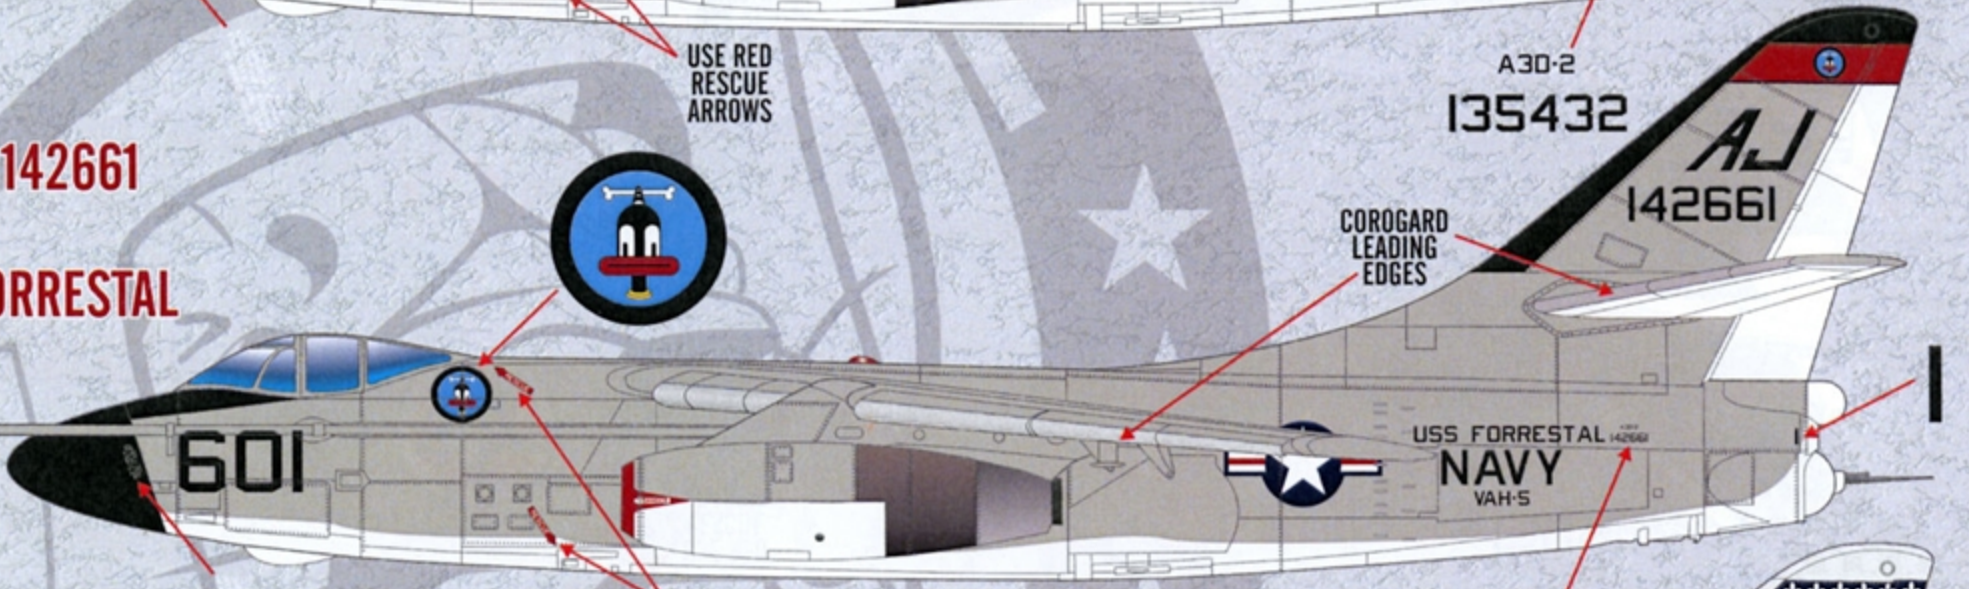

COROGARD LEADING EDGES

USE RED RESCUE ARROWS

A3D-2 138961
VAH-6
USS FORRESTAL
1964