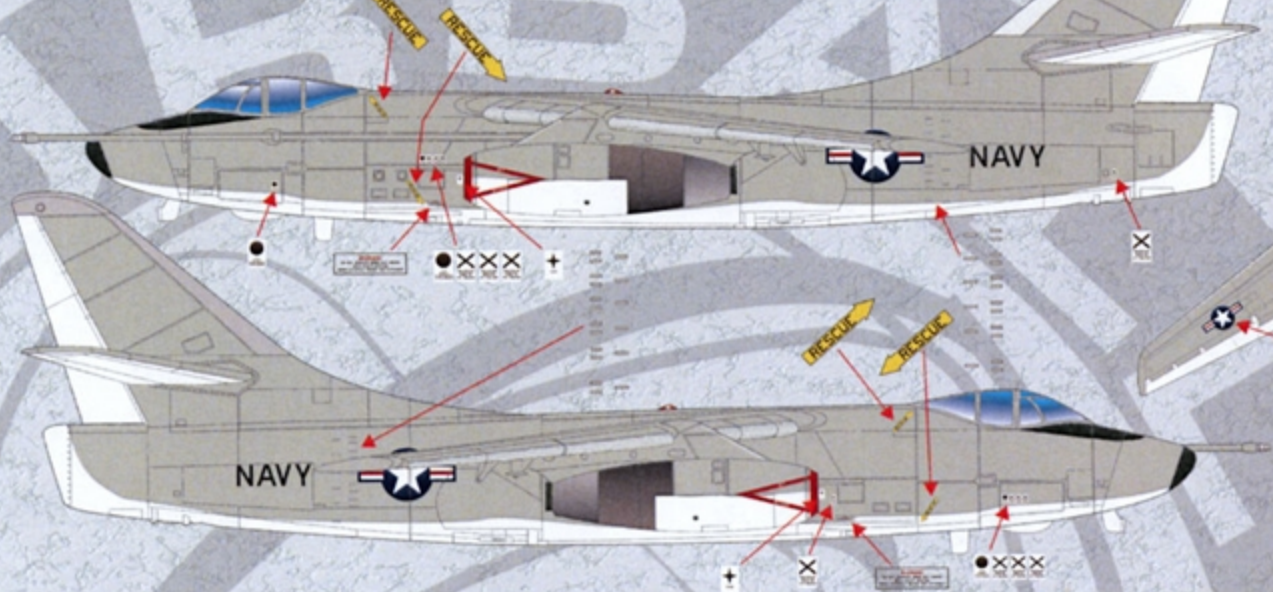

- FLAT BLACK FS 37038
- LIGHT GULL GRAY FS 16440
- INSIGNIA RED FS 11136
- GLOSS WHITE FS 17875
- AIRCRAFT GRAY FS 36622
- COROGARD