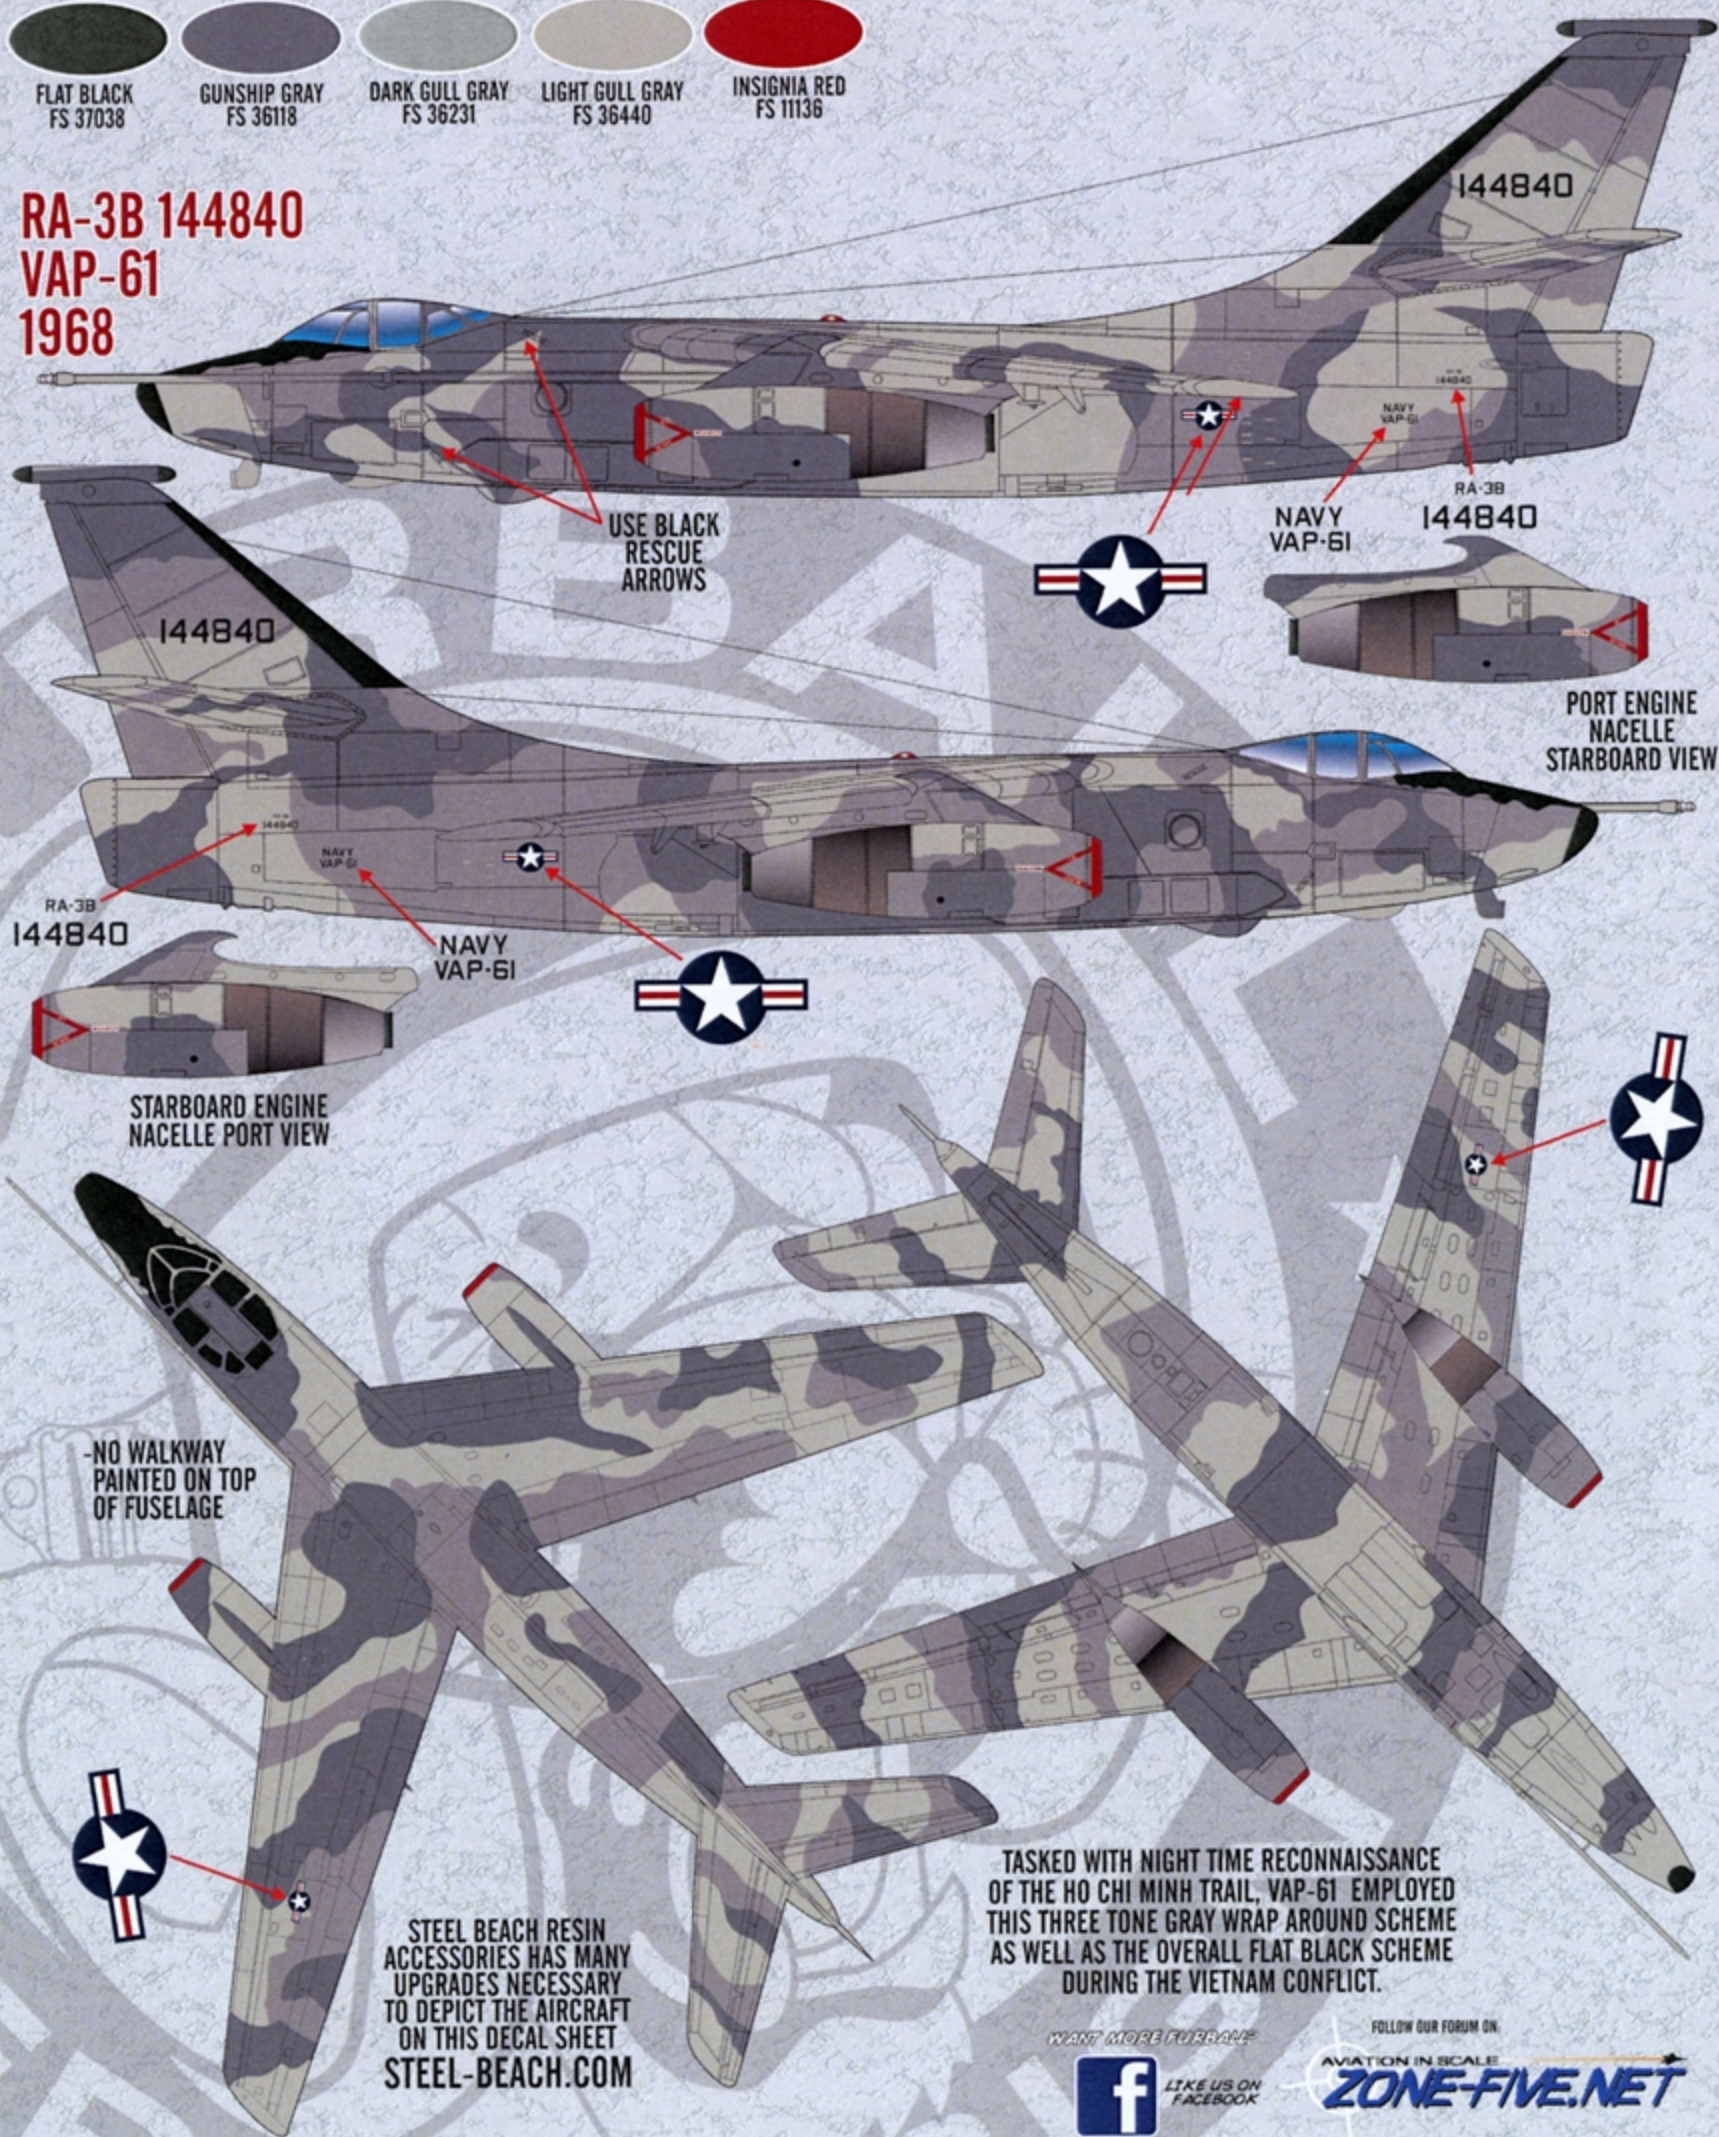

RA-3B 144840
VAP-61
1968