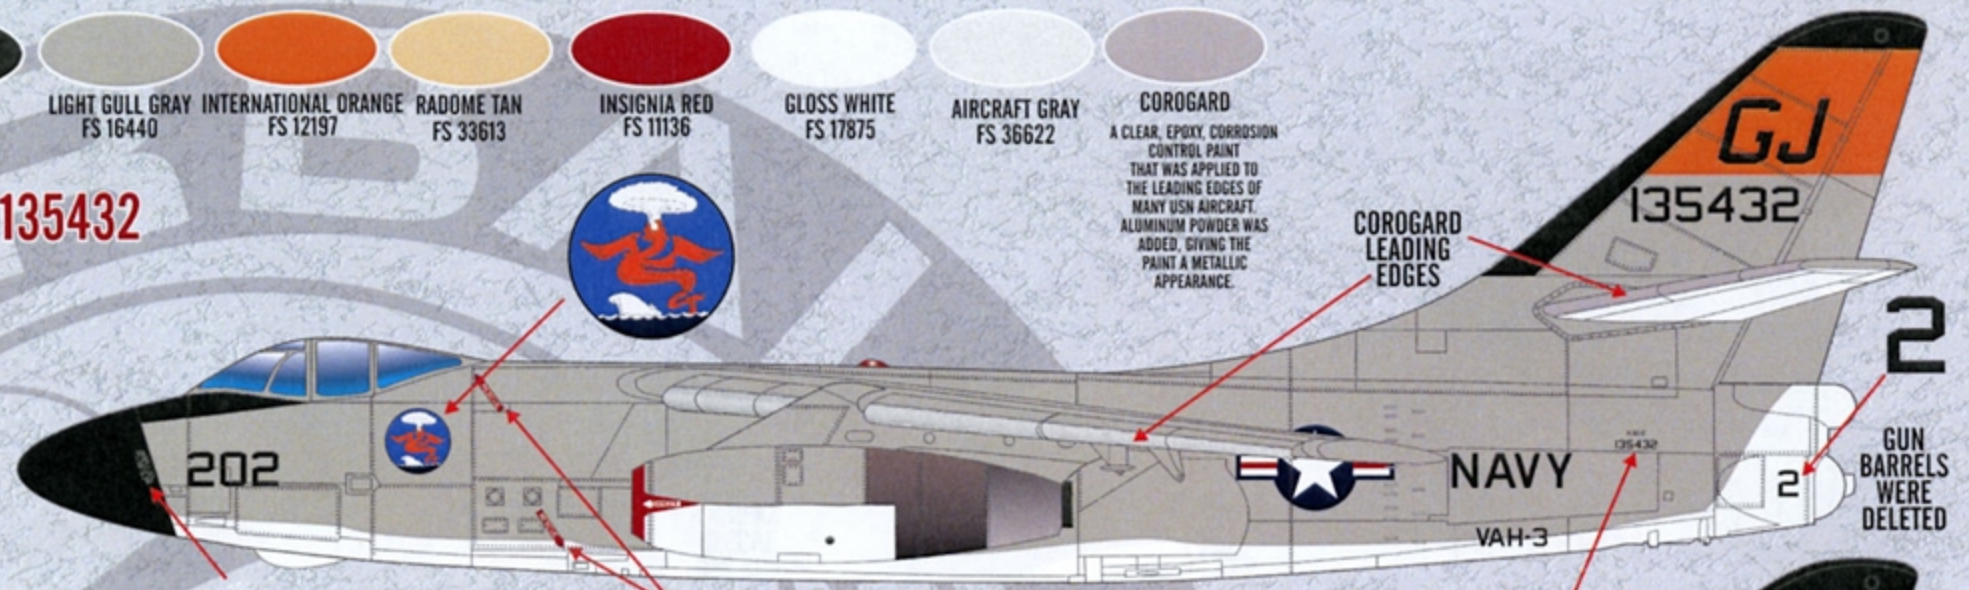

- FLAT BLACK FS 37038
- LIGHT GULL GRAY FS 16440
- GLOSSY SEA BLUE FS 15042
- RADOME TAN FS 33613
- GLOSS WHITE FS 17875
- AIRCRAFT GRAY FS 36622
- COROGARD
A CLEAR, EPOXY CORROSION CONTROL PAINT THAT WAS APPLIED TO THE LEADING EDGES OF MANY USN AIRCRAFT. ALUMINUM POWDER WAS ADDED, GIVING THE PAINT A METALLIC APPEARANCE.

**UNLESS NOTED OTHERWISE ALL MARKINGS ARE MIRRORED ON THE STARBOARD SIDE FOR ALL AIRCRAFT

A3D-1 135415
VAH-1
USS SHANGRI-LA
1956

A3D-1 135436
VAH-2
1956

A-3B 147655
VAH-2
USS CORAL SEA
1965

604

-  FLAT BLACK FS 37038
-  LIGHT GULL GRAY FS 16440
-  INTERNATIONAL ORANGE FS 12197
-  RADOME TAN FS 33613
-  INSIGNIA RED FS 11136
-  GLOSS WHITE FS 17875
-  AIRCRAFT GRAY FS 36622
-  COROGARD

A CLEAR, EPOXY, CORROSION CONTROL PAINT THAT WAS APPLIED TO THE LEADING EDGES OF MANY USN AIRCRAFT. ALUMINUM POWDER WAS ADDED, GIVING THE PAINT A METALLIC APPEARANCE.

A3D-2 135432
VAH-3
1963

COROGARD LEADING EDGES