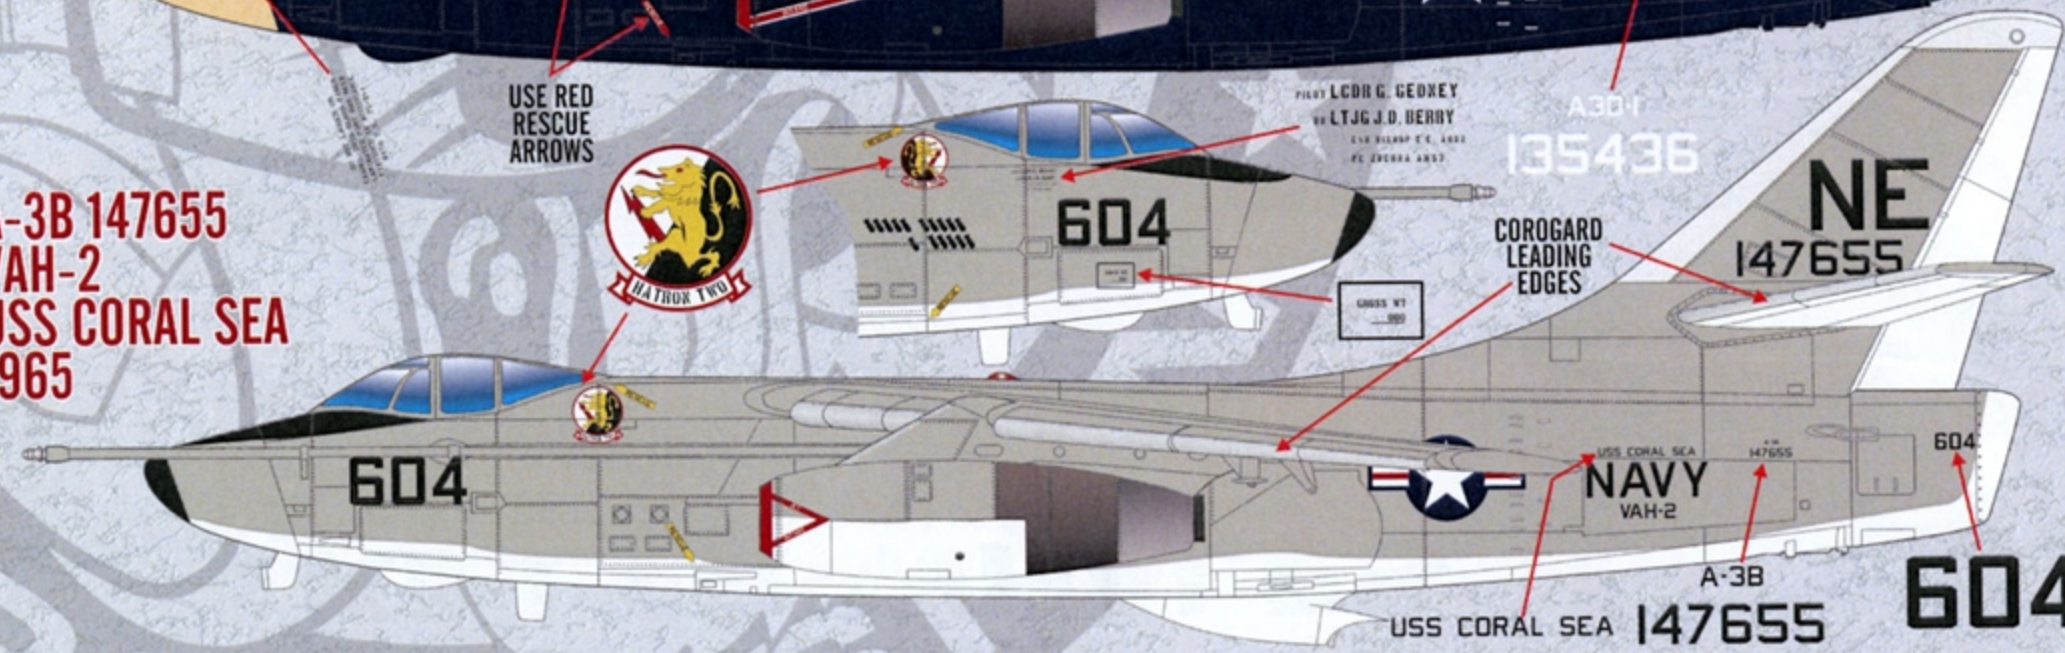

- FLAT BLACK FS 37038
- LIGHT GULL GRAY FS 16440
- GLOSSY SEA BLUE FS 15042
- RADOME TAN FS 33613
- GLOSS WHITE FS 17875
- AIRCRAFT GRAY FS 36622
- COROGARD
A CLEAR, EPOXY CORROSION CONTROL PAINT THAT WAS APPLIED TO THE LEADING EDGES OF MANY USN AIRCRAFT. ALUMINUM POWDER WAS ADDED, GIVING THE PAINT A METALLIC APPEARANCE.

**UNLESS NOTED OTHERWISE ALL MARKINGS ARE MIRRORED ON THE STARBOARD SIDE FOR ALL AIRCRAFT

A3D-1 135415
VAH-1
USS SHANGRI-LA
1956

A3D-1 135436
VAH-2
1956

A-3B 147655
VAH-2
USS CORAL SEA
1965

604

-  FLAT BLACK FS 37038
-  LIGHT GULL GRAY FS 16440
-  INTERNATIONAL ORANGE FS 12197
-  RADOME TAN FS 33613
-  INSIGNIA RED FS 11136
-  GLOSS WHITE FS 17875
-  AIRCRAFT GRAY FS 36622
-  COROGARD

A CLEAR, EPOXY, CORROSION CONTROL PAINT THAT WAS APPLIED TO THE LEADING EDGES OF MANY USN AIRCRAFT. ALUMINUM POWDER WAS ADDED, GIVING THE PAINT A METALLIC APPEARANCE.

A3D-2 135432
VAH-3
1963

COROGARD LEADING EDGES