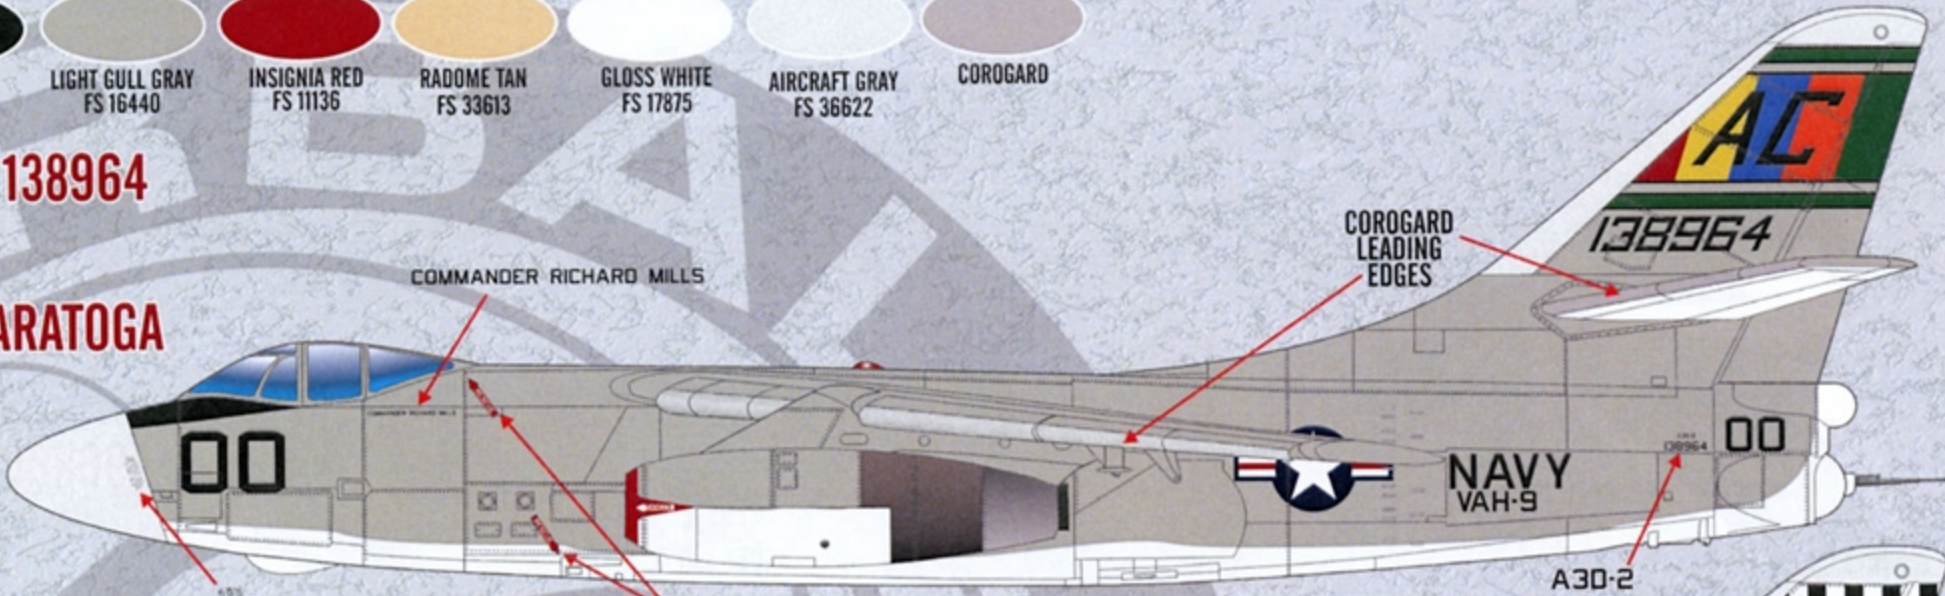

A CLEAR, EPOXY, CORROSION CONTROL PAINT THAT WAS APPLIED TO THE LEADING EDGES OF MANY USN AIRCRAFT. ALUMINUM POWDER WAS ADDED, GIVING THE PAINT A METALLIC APPEARANCE.

A3D-2 135432
VAH-3
1963

COROGARD LEADING EDGES

GUN BARRELS WERE DELETED

A3D-2 142661
VAH-5
USS FORRESTAL
1960

COROGARD LEADING EDGES

USE RED RESCUE ARROWS

A3D-2 138961
VAH-6
USS FORRESTAL
1964

COROGARD LEADING EDGES

USS FORRESTAL 138961

- 
 FLAT BLACK
FS 37038
- 
 LIGHT GULL GRAY
FS 16440
- 
 INSIGNIA RED
FS 11136
- 
 RADOME TAN
FS 33613
- 
 GLOSS WHITE
FS 17875
- 
 AIRCRAFT GRAY
FS 36622
- 
 COROGARD

A3D-2 138964
VAH-9
USS SARATOGA
1958

A-3B 142664
VAH-11
USS ROOSEVELT
1964

RA-3B 144847
VAP-61
1966

- AIRCRAFT IS OVERALL FLAT BLACK
- USE YELLOW RESCUE ARROWS
- NO WALKWAY PAINTED ON TOP OF FUSELAGE

RA-3B 144840
VAP-61
1968