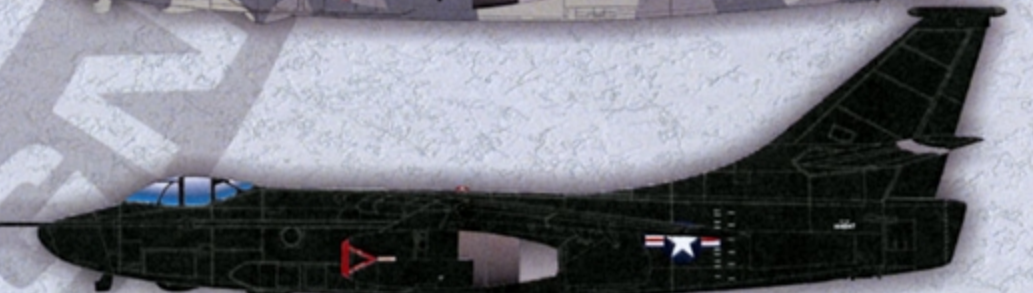

KILLER WHALES

PART ONE

48-022

A3D-1/A3D-2/A-3B/RA-3B

OPTIONS FOR 10 1/48
A-3 AIRCRAFT

FURBALLAERO-DESIGN.COM

DECALS
PRINTED BY
cartograf

COPYRIGHT 2013 FURBALL AERO-DESIGN ALL RIGHTS RESERVED

- FLAT BLACK FS 37038
- LIGHT GULL GRAY FS 16440
- GLOSSY SEA BLUE FS 15042
- RADOME TAN FS 33613
- GLOSS WHITE FS 17875
- AIRCRAFT GRAY FS 36622
- COROGARD
A CLEAR, EPOXY CORROSION CONTROL PAINT THAT WAS APPLIED TO THE LEADING EDGES OF MANY USN AIRCRAFT. ALUMINUM POWDER WAS ADDED, GIVING THE PAINT A METALLIC APPEARANCE.

A CLEAR, EPOXY, CORROSION CONTROL PAINT THAT WAS APPLIED TO THE LEADING EDGES OF MANY USN AIRCRAFT. ALUMINUM POWDER WAS ADDED, GIVING THE PAINT A METALLIC APPEARANCE.

A3D-2 135432
VAH-3
1963

COROGARD LEADING EDGES