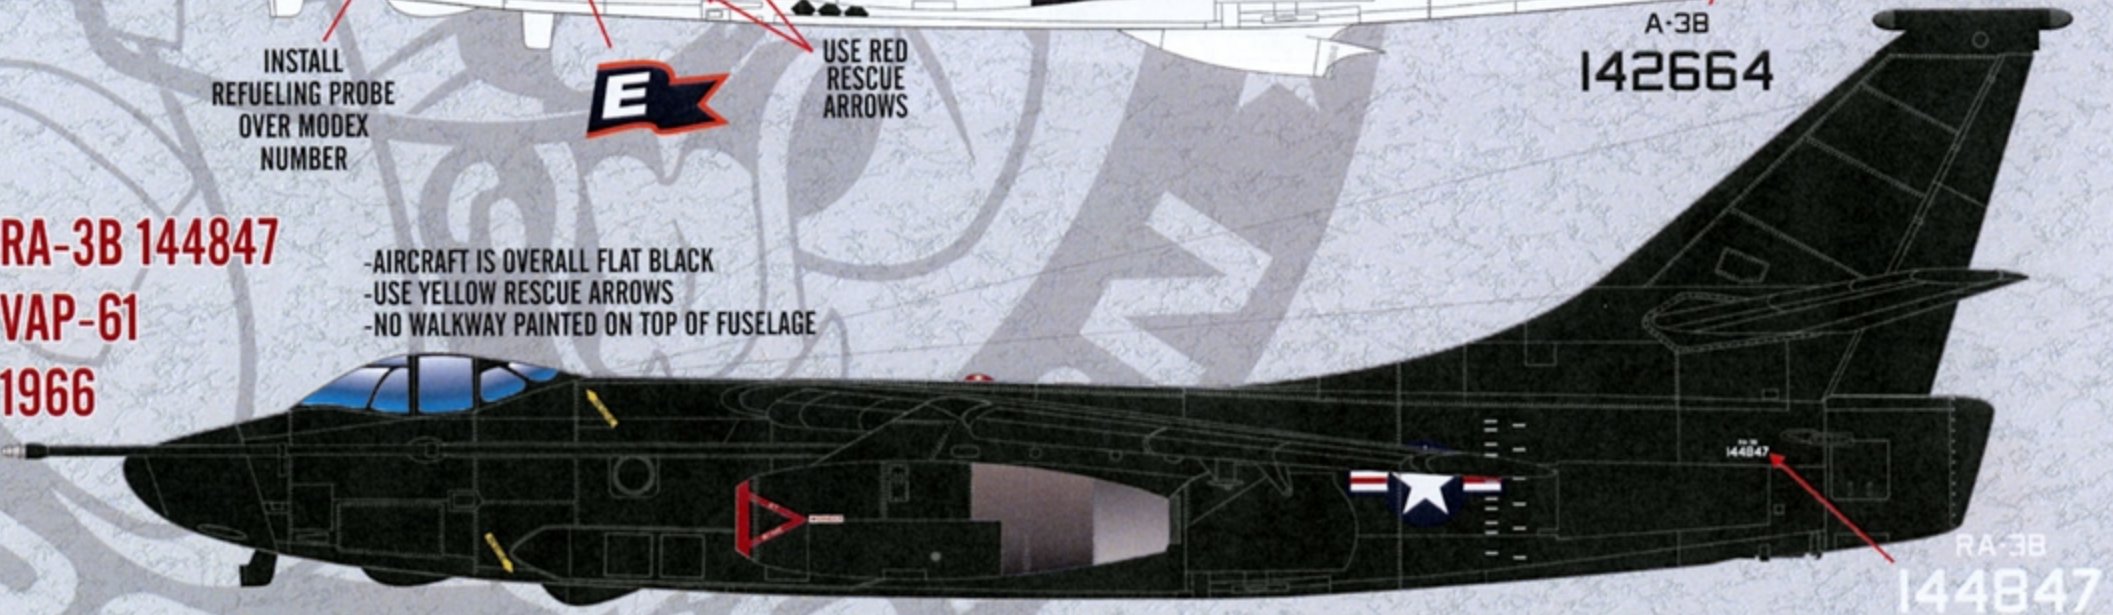

A3D-2 138964
VAH-9
USS SARATOGA
1958

A-3B 142664
VAH-11
USS ROOSEVELT
1964

RA-3B 144847
VAP-61
1966

- AIRCRAFT IS OVERALL FLAT BLACK
- USE YELLOW RESCUE ARROWS
- NO WALKWAY PAINTED ON TOP OF FUSELAGE

RA-3B 144840
VAP-61
1968