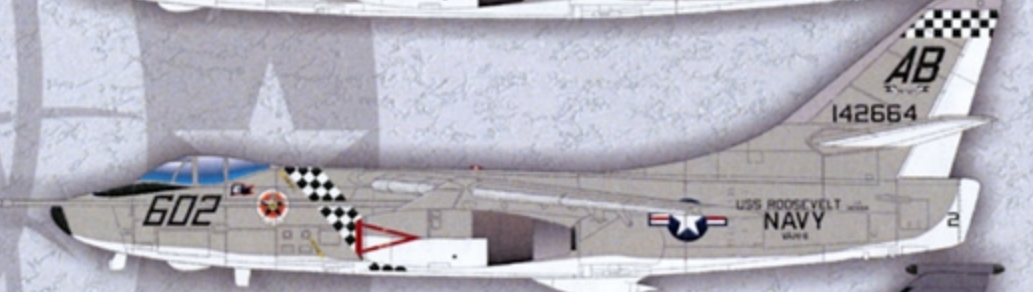

KILLER WHALES

PART ONE

48-022

A3D-1/A3D-2/A-3B/RA-3B

OPTIONS FOR 10 1/48
A-3 AIRCRAFT

FURBALLAERO-DESIGN.COM

DECALS
PRINTED BY
cartograf

COPYRIGHT 2013 FURBALL AERO-DESIGN ALL RIGHTS RESERVED

- FLAT BLACK FS 37038
- LIGHT GULL GRAY FS 16440
- GLOSSY SEA BLUE FS 15042
- RADOME TAN FS 33613
- GLOSS WHITE FS 17875
- AIRCRAFT GRAY FS 36622
- COROGARD
A CLEAR, EPOXY CORROSION CONTROL PAINT THAT WAS APPLIED TO THE LEADING EDGES OF MANY USN AIRCRAFT. ALUMINUM POWDER WAS ADDED, GIVING THE PAINT A METALLIC APPEARANCE.

A CLEAR, EPOXY, CORROSION CONTROL PAINT THAT WAS APPLIED TO THE LEADING EDGES OF MANY USN AIRCRAFT. ALUMINUM POWDER WAS ADDED, GIVING THE PAINT A METALLIC APPEARANCE.

A3D-2 135432
VAH-3
1963

COROGARD LEADING EDGES