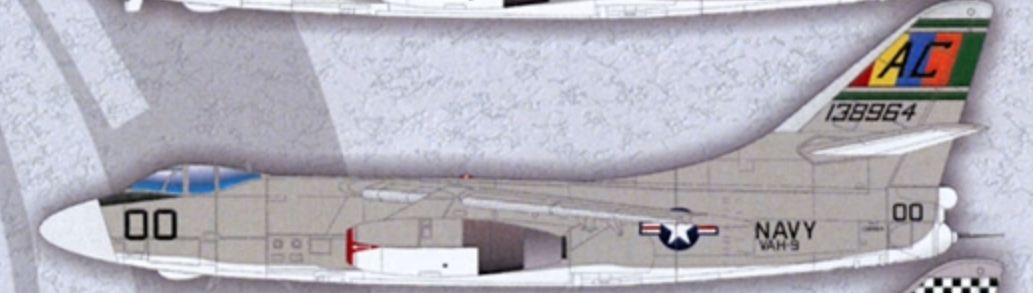

KILLER WHALES

PART ONE

48-022

A3D-1/A3D-2/A-3B/RA-3B

OPTIONS FOR 10 1/48
A-3 AIRCRAFT

FURBALLAERO-DESIGN.COM

DECALS
PRINTED BY
cartograf

COPYRIGHT 2013 FURBALL AERO-DESIGN ALL RIGHTS RESERVED

- FLAT BLACK FS 37038
- LIGHT GULL GRAY FS 16440
- GLOSSY SEA BLUE FS 15042
- RADOME TAN FS 33613
- GLOSS WHITE FS 17875
- AIRCRAFT GRAY FS 36622
- COROGARD
A CLEAR, EPOXY CORROSION CONTROL PAINT THAT WAS APPLIED TO THE LEADING EDGES OF MANY USN AIRCRAFT. ALUMINUM POWDER WAS ADDED, GIVING THE PAINT A METALLIC APPEARANCE.

A CLEAR, EPOXY, CORROSION CONTROL PAINT THAT WAS APPLIED TO THE LEADING EDGES OF MANY USN AIRCRAFT. ALUMINUM POWDER WAS ADDED, GIVING THE PAINT A METALLIC APPEARANCE.

A3D-2 135432
VAH-3
1963

COROGARD LEADING EDGES