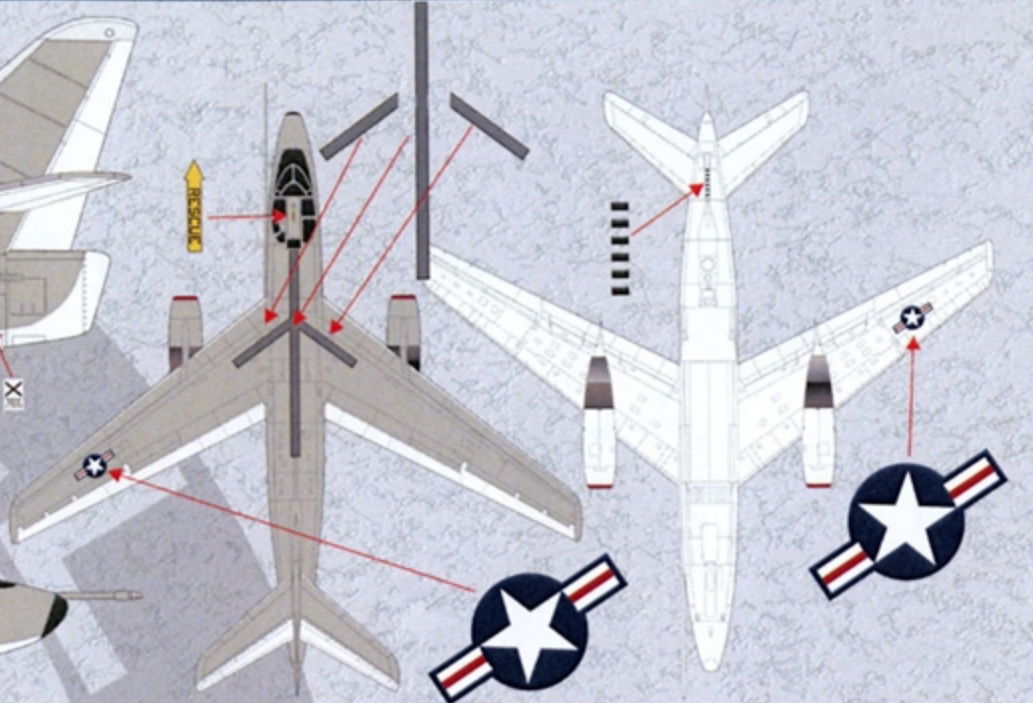

- FLAT BLACK FS 37038
- LIGHT GULL GRAY FS 16440
- INSIGNIA RED FS 11136
- GLOSS WHITE FS 17875
- AIRCRAFT GRAY FS 36622
- COROGARD