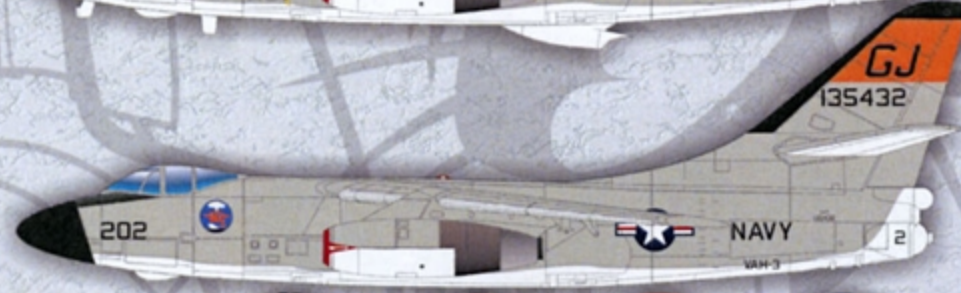

KILLER WHALES

PART ONE

48-022

A3D-1/A3D-2/A-3B/RA-3B

OPTIONS FOR 10 1/48
A-3 AIRCRAFT

FURBALLAERO-DESIGN.COM

DECALS
PRINTED BY
cartograf

COPYRIGHT 2013 FURBALL AERO-DESIGN ALL RIGHTS RESERVED

- FLAT BLACK FS 37038
- LIGHT GULL GRAY FS 16440
- GLOSSY SEA BLUE FS 15042
- RADOME TAN FS 33613
- GLOSS WHITE FS 17875
- AIRCRAFT GRAY FS 36622
- COROGARD
A CLEAR, EPOXY CORROSION CONTROL PAINT THAT WAS APPLIED TO THE LEADING EDGES OF MANY USN AIRCRAFT. ALUMINUM POWDER WAS ADDED, GIVING THE PAINT A METALLIC APPEARANCE.