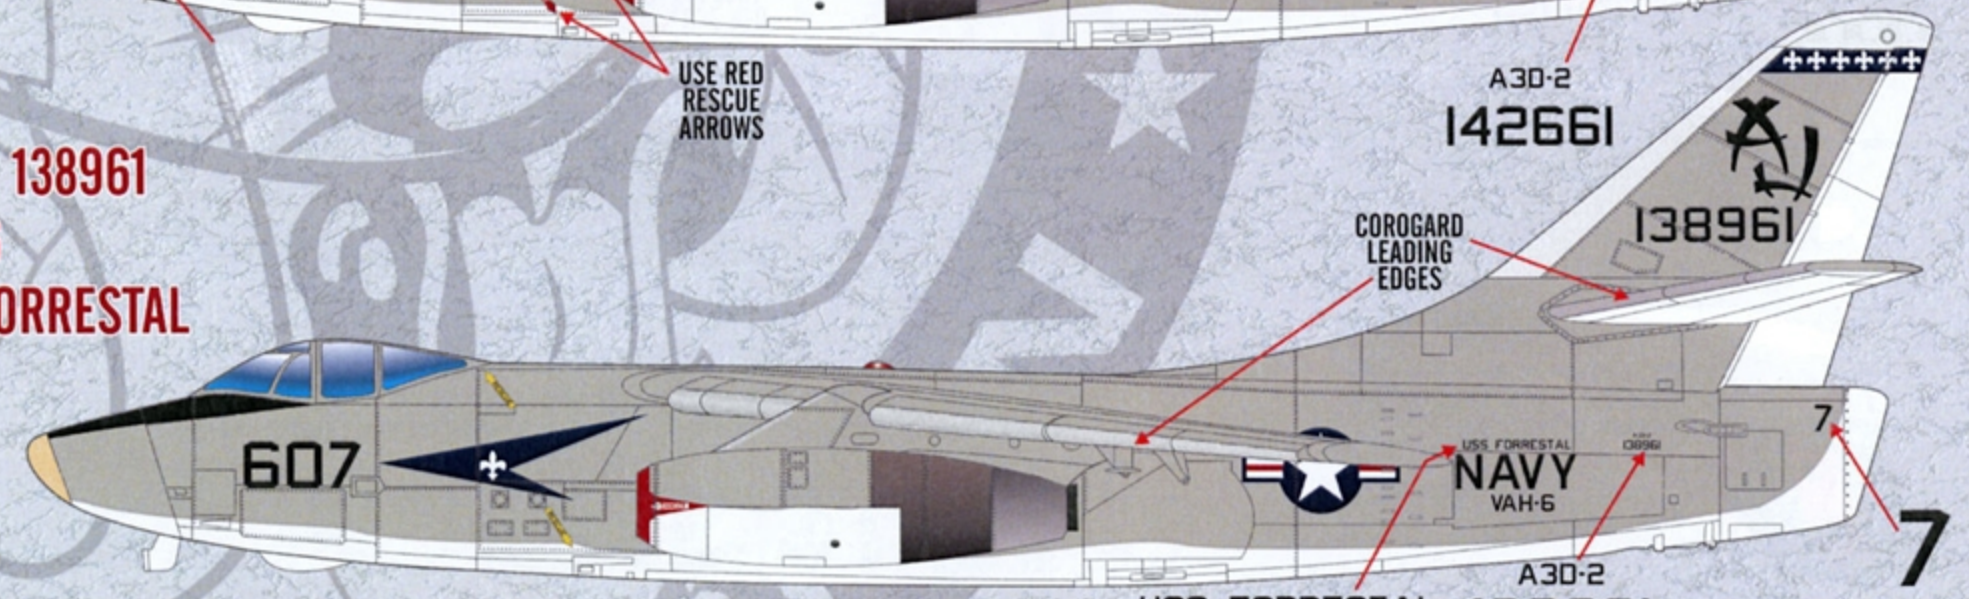

A CLEAR, EPOXY, CORROSION CONTROL PAINT THAT WAS APPLIED TO THE LEADING EDGES OF MANY USN AIRCRAFT. ALUMINUM POWDER WAS ADDED, GIVING THE PAINT A METALLIC APPEARANCE.

A3D-2 135432
VAH-3
1963

COROGARD LEADING EDGES

GUN BARRELS WERE DELETED

A3D-2 142661
VAH-5
USS FORRESTAL
1960

COROGARD LEADING EDGES

USE RED RESCUE ARROWS

A3D-2 138961
VAH-6
USS FORRESTAL
1964

COROGARD LEADING EDGES

USS FORRESTAL 138961

- 
 FLAT BLACK
FS 37038
- 
 LIGHT GULL GRAY
FS 16440
- 
 INSIGNIA RED
FS 11136
- 
 RADOME TAN
FS 33613
- 
 GLOSS WHITE
FS 17875
- 
 AIRCRAFT GRAY
FS 36622
- 
 COROGARD