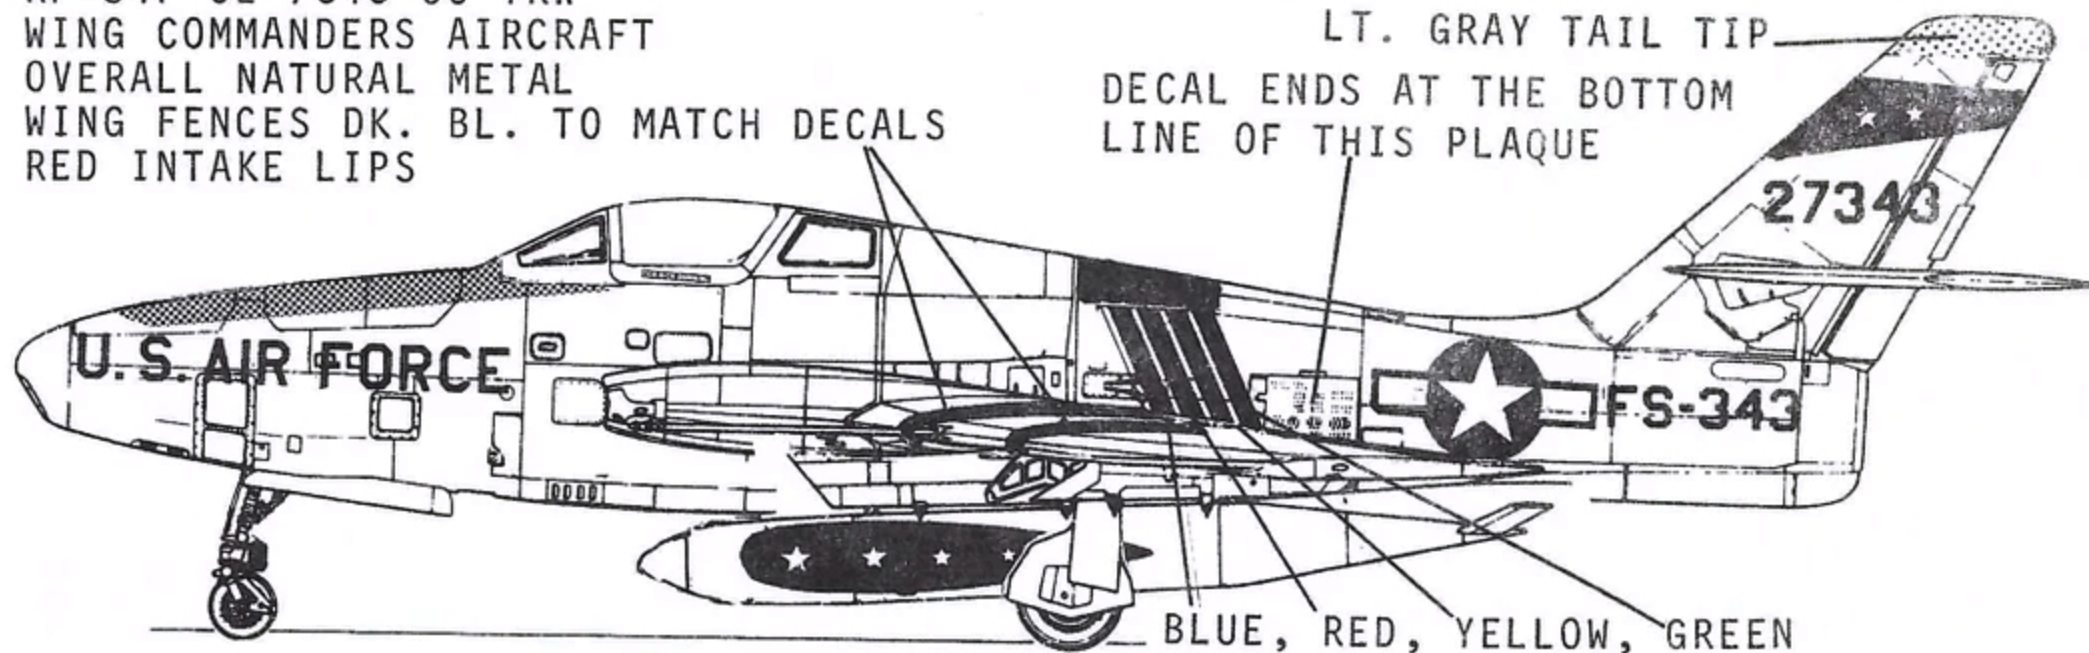

RF-84F 52-7343 66 TRW
WING COMMANDERS AIRCRAFT
OVERALL NATURAL METAL
WING FENCES DK. BL. TO MATCH DECALS
RED INTAKE LIPS

LT. GRAY TAIL TIP
DECAL ENDS AT THE BOTTOM
LINE OF THIS PLAQUE

BLUE, RED, YELLOW, GREEN