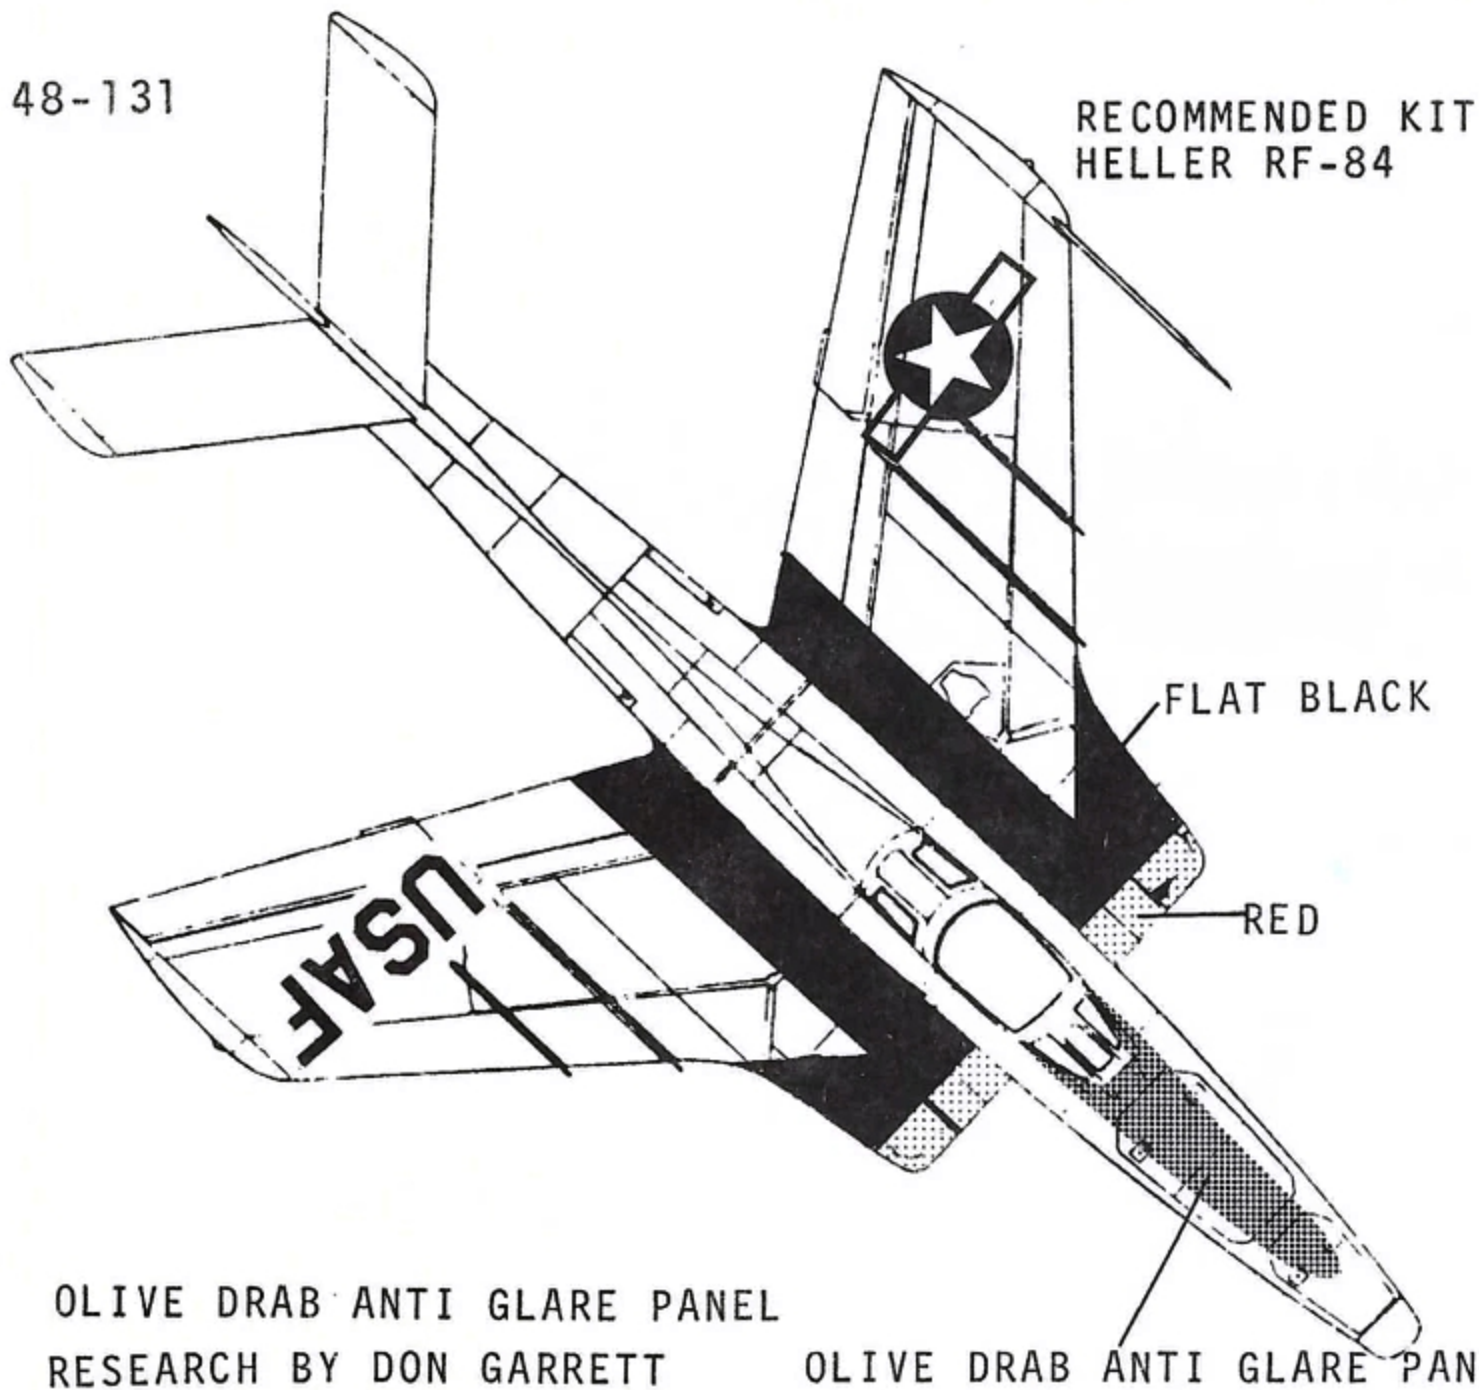

RF-84F 52-7343 66 TRW
WING COMMANDERS AIRCRAFT
OVERALL NATURAL METAL
WING FENCES DK. BL. TO MATCH DECALS
RED INTAKE LIPS

LT. GRAY TAIL TIP
DECAL ENDS AT THE BOTTOM
LINE OF THIS PLAQUE

BLUE, RED, YELLOW, GREEN

RF-84F 52-7374 45th TRS MISAWA A.B., JAPAN
OVERALL NATURAL METAL

WHITE

48-131

TO SHOW DATA