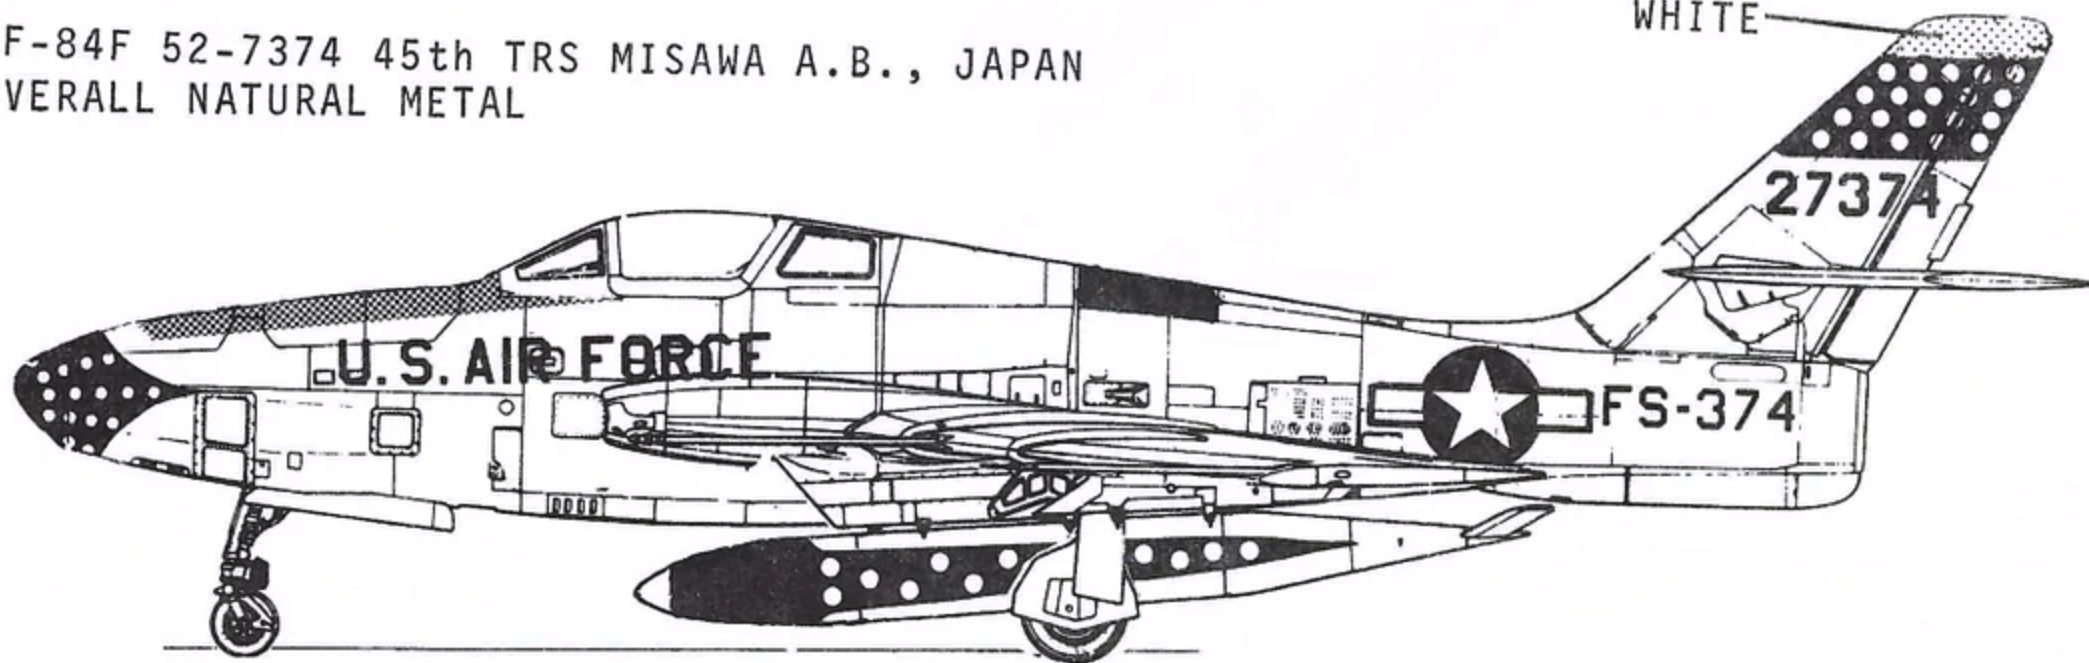

BLUE, RED, YELLOW, GREEN

RF-84F 52-7374 45th TRS MISAWA A.B., JAPAN
OVERALL NATURAL METAL

WHITE