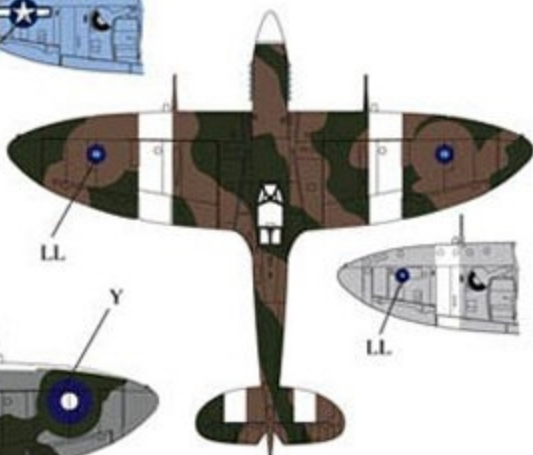

□ 1/48 - BC48008

BARRACUDACALS

Spitfire Mk. VIII
Part 1

HL•K**UM•C, UM•T & RD•S**

Wing stripes on UM•C only

Stripe position	1/40th scale
Wing	19/32" or 14.8 mm
Tail	3/8" or 9.5 mm

**UP•F****QJ•D**

B

RAF Dark Earth: PollyScale, Model Master, Xtracrylics
 RAF Dark Green: PollyScale, Model Master, Xtracrylics
 RAF MiddleStone: PollyScale, Model Master, Xtracrylics
 RAF Azure Blue: PollyScale, Model Master, Xtracrylics
 RAF Medium Sea Grey: PollyScale, Model Master, Xtracrylics
 Light Blue: FS25450 (Azure Blue without red cast)