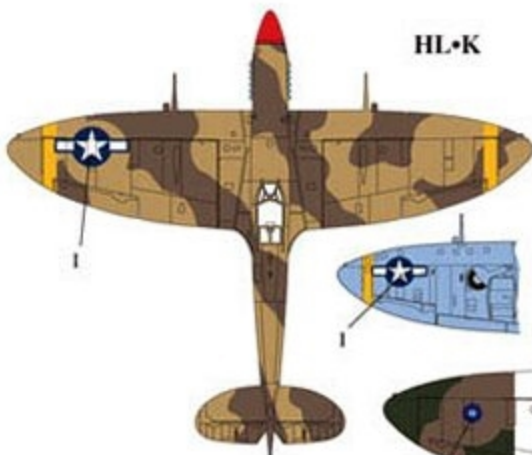

□ 1/48 - BC48008

BARRACUDACALS

Spitfire Mk. VIII
Part 1

HL•K**UM•C, UM•T & RD•S**

Wing stripes on UM•C only

Stripe position	1/40th scale
Wing	19/32" or 14.8 mm
Tail	3/8" or 9.5 mm

**UP•F****QJ•D**

B

RAF Dark Earth: PollyScale, Model Master, Xtracrylics
 RAF Dark Green: PollyScale, Model Master, Xtracrylics
 RAF MiddleStone: PollyScale, Model Master, Xtracrylics
 RAF Azure Blue: PollyScale, Model Master, Xtracrylics
 RAF Medium Sea Grey: PollyScale, Model Master, Xtracrylics
 Light Blue: FS25450 (Azure Blue without red cast)