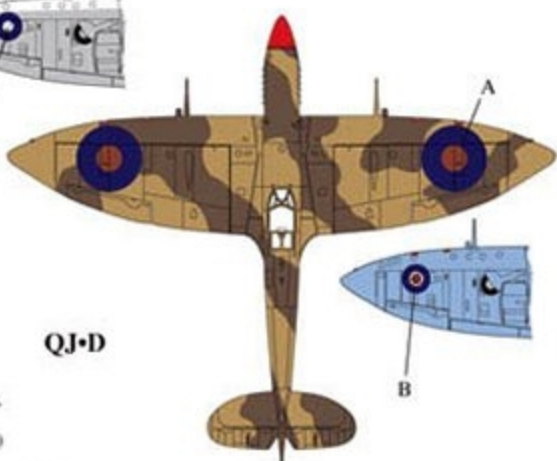

□ 1/48 - BC48008

BARRACUDACALS

Spitfire Mk. VIII
Part 1

HL•K**UM•C, UM•T & RD•S**

Wing stripes on UM•C only

Stripe position	1/40th scale
Wing	19/32" or 14.8 mm
Tail	3/8" or 9.5 mm

**UP•F****QJ•D**

B

RAF Dark Earth: PollyScale, Model Master, Xtracrylics
 RAF Dark Green: PollyScale, Model Master, Xtracrylics
 RAF MiddleStone: PollyScale, Model Master, Xtracrylics
 RAF Azure Blue: PollyScale, Model Master, Xtracrylics
 RAF Medium Sea Grey: PollyScale, Model Master, Xtracrylics
 Light Blue: FS25450 (Azure Blue without red cast)