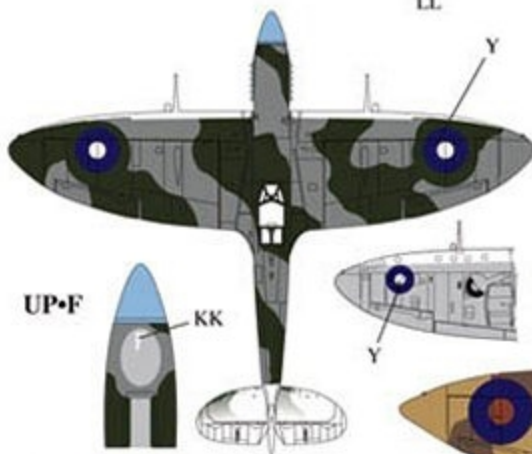

□ 1/48 - BC48008

BARRACUDACALS

Spitfire Mk. VIII
Part 1

HL•K**UM•C, UM•T & RD•S**

Wing stripes on UM•C only

Stripe position	1/40th scale
Wing	19/32" or 14.8 mm
Tail	3/8" or 9.5 mm

**UP•F****QJ•D**

B

RAF Dark Earth: PollyScale, Model Master, Xtracrylics
 RAF Dark Green: PollyScale, Model Master, Xtracrylics
 RAF MiddleStone: PollyScale, Model Master, Xtracrylics
 RAF Azure Blue: PollyScale, Model Master, Xtracrylics
 RAF Medium Sea Grey: PollyScale, Model Master, Xtracrylics
 Light Blue: FS25450 (Azure Blue without red cast)