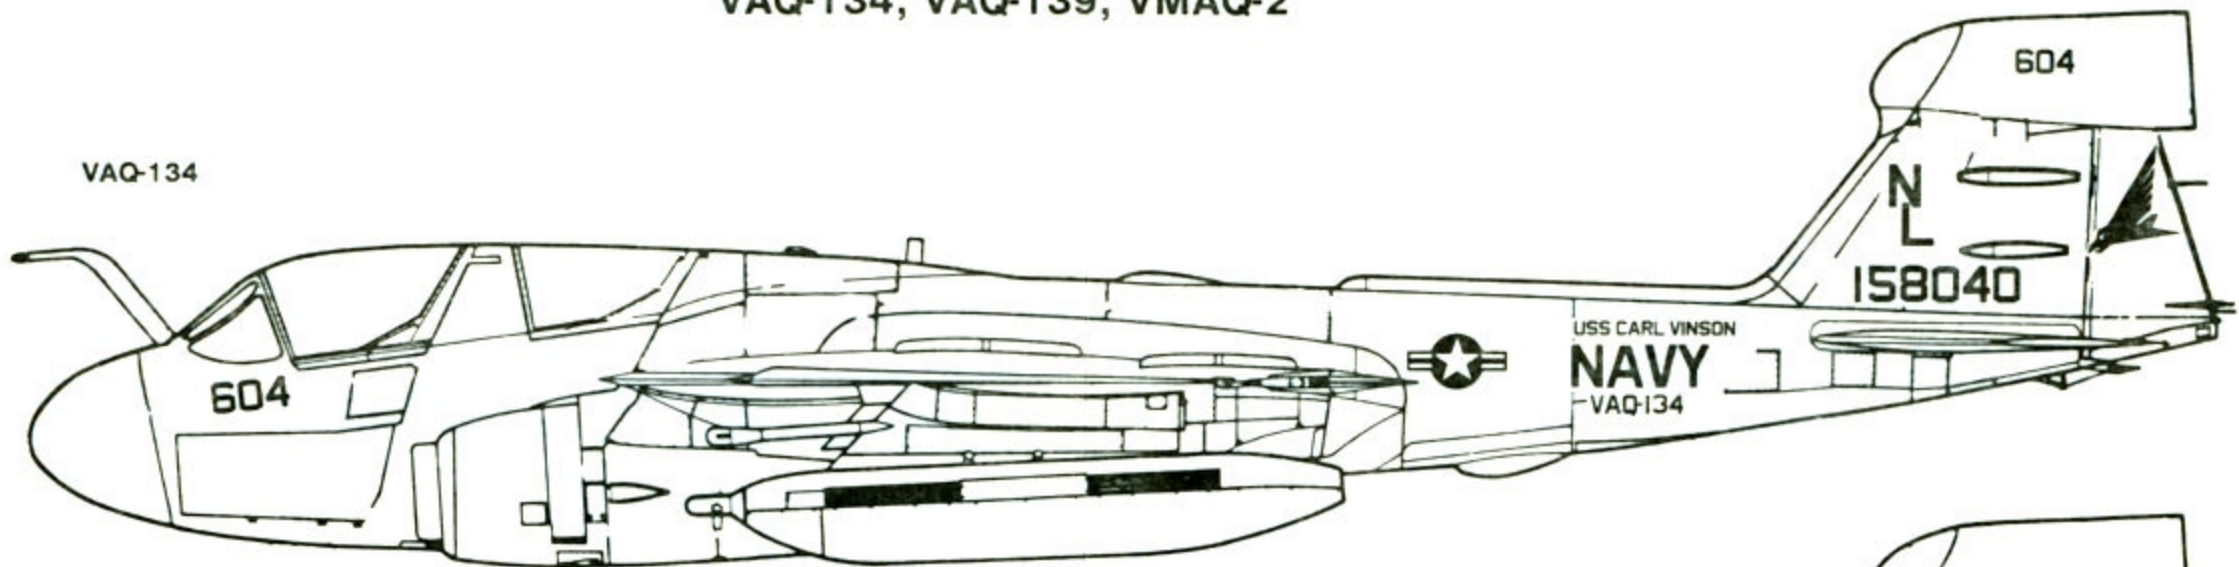

MICROSCALE DECAL NUMBER 48-308  
EA-6B's (LOW VISIBILITY)  
VAQ-134, VAQ-139, VMAQ-2

VAQ-134

VAQ-139

VMAQ-2

LIGHT GRAY LOWER SURFACES  
 MOST OF UPPER SURFACES ARE MEDIUM GRAY  
 UPPER NOSE, FRONT OF WINGS,  
 AND STABILIZER ARE DARK GRAY  
 SOME FUEL TANKS WERE DARKER GRAY  
 ABOVE AND LIGHTER GRAY BELOW

INSIGNIA PLACEMENT TOP  
 LEFT, BOTTOM RIGHT

PARTIAL TOP VIEW TO SHOW  
 PLACEMENT OF DECALS

LOW VISIBILITY PAINT SCHEME

STARBOARD SIDE IS A MIRROR IMAGE OF PORT SIDE

FS36375

TYPICAL DATA PLACEMENT