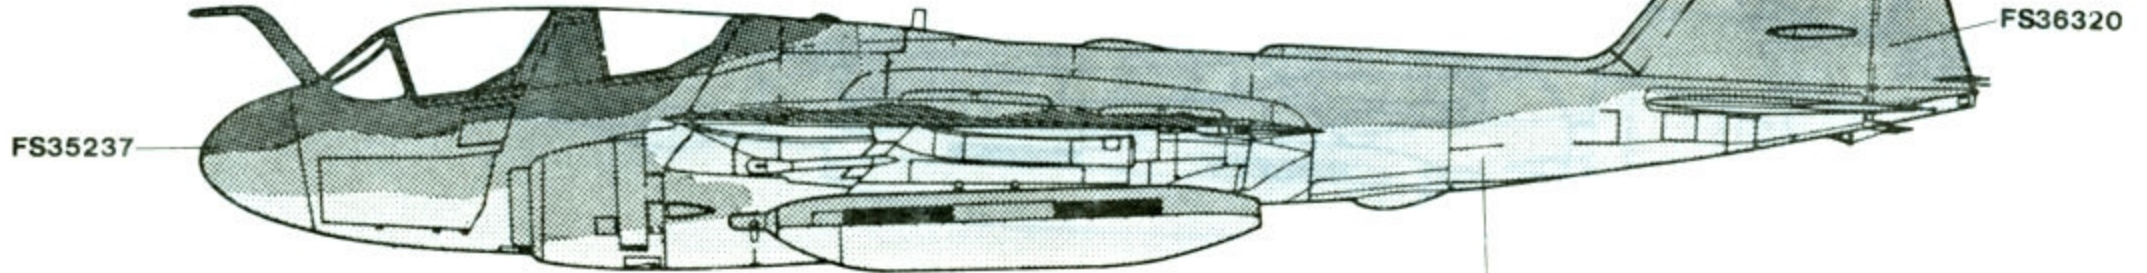

MICROSCALE DECAL NUMBER 48-308  
EA-6B's (LOW VISIBILITY)  
VAQ-134, VAQ-139, VMAQ-2

VAQ-134

VAQ-139

VMAQ-2

LIGHT GRAY LOWER SURFACES  
 MOST OF UPPER SURFACES ARE MEDIUM GRAY  
 UPPER NOSE, FRONT OF WINGS,  
 AND STABILIZER ARE DARK GRAY  
 SOME FUEL TANKS WERE DARKER GRAY  
 ABOVE AND LIGHTER GRAY BELOW

INSIGNIA PLACEMENT TOP  
 LEFT, BOTTOM RIGHT

PARTIAL TOP VIEW TO SHOW  
 PLACEMENT OF DECALS

LOW VISIBILITY PAINT SCHEME

STARBOARD SIDE IS A MIRROR IMAGE OF PORT SIDE

FS36375

TYPICAL DATA PLACEMENT