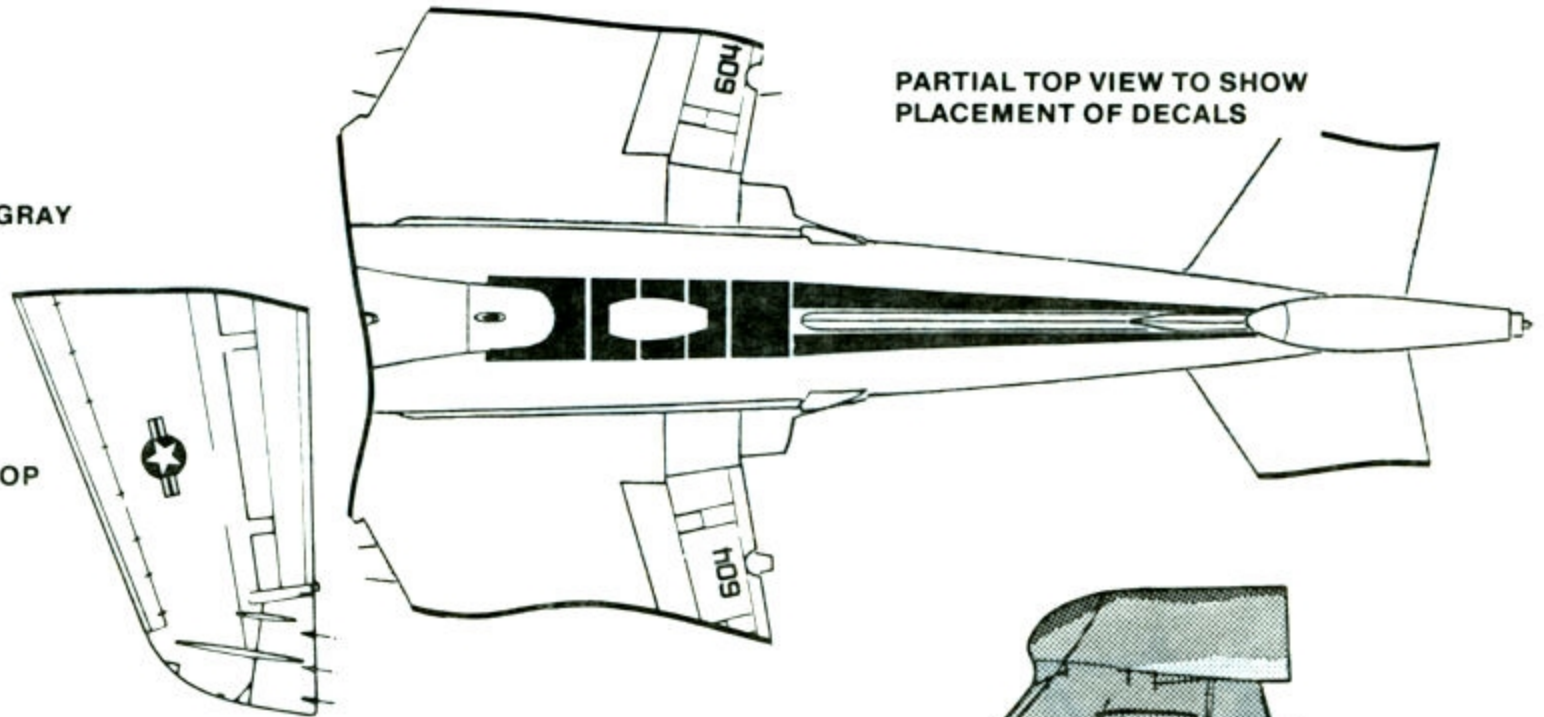

MICROSCALE DECAL NUMBER 48-308  
EA-6B's (LOW VISIBILITY)  
VAQ-134, VAQ-139, VMAQ-2

VAQ-134

VAQ-139

VMAQ-2

LIGHT GRAY LOWER SURFACES  
 MOST OF UPPER SURFACES ARE MEDIUM GRAY  
 UPPER NOSE, FRONT OF WINGS,  
 AND STABILIZER ARE DARK GRAY  
 SOME FUEL TANKS WERE DARKER GRAY  
 ABOVE AND LIGHTER GRAY BELOW

INSIGNIA PLACEMENT TOP  
 LEFT, BOTTOM RIGHT

PARTIAL TOP VIEW TO SHOW  
 PLACEMENT OF DECALS

LOW VISIBILITY PAINT SCHEME

STARBOARD SIDE IS A MIRROR IMAGE OF PORT SIDE

FS36375

TYPICAL DATA PLACEMENT