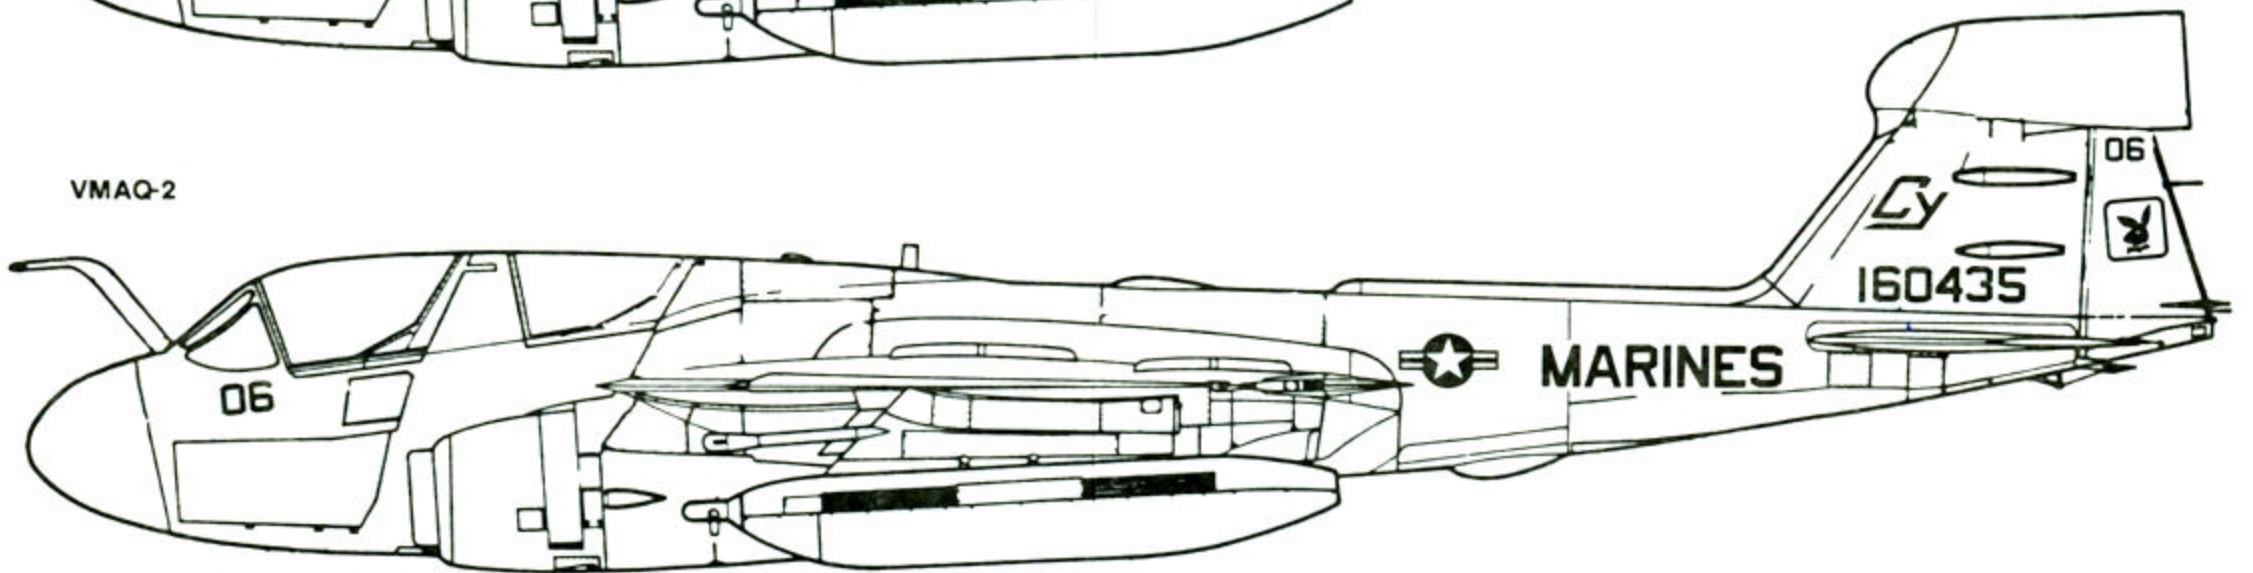

MICROSCALE DECAL NUMBER 48-308  
EA-6B's (LOW VISIBILITY)  
VAQ-134, VAQ-139, VMAQ-2

VAQ-134

VAQ-139

VMAQ-2

LIGHT GRAY LOWER SURFACES  
 MOST OF UPPER SURFACES ARE MEDIUM GRAY  
 UPPER NOSE, FRONT OF WINGS,  
 AND STABILIZER ARE DARK GRAY  
 SOME FUEL TANKS WERE DARKER GRAY  
 ABOVE AND LIGHTER GRAY BELOW

INSIGNIA PLACEMENT TOP  
 LEFT, BOTTOM RIGHT

PARTIAL TOP VIEW TO SHOW  
 PLACEMENT OF DECALS

LOW VISIBILITY PAINT SCHEME

STARBOARD SIDE IS A MIRROR IMAGE OF PORT SIDE

FS36375

TYPICAL DATA PLACEMENT