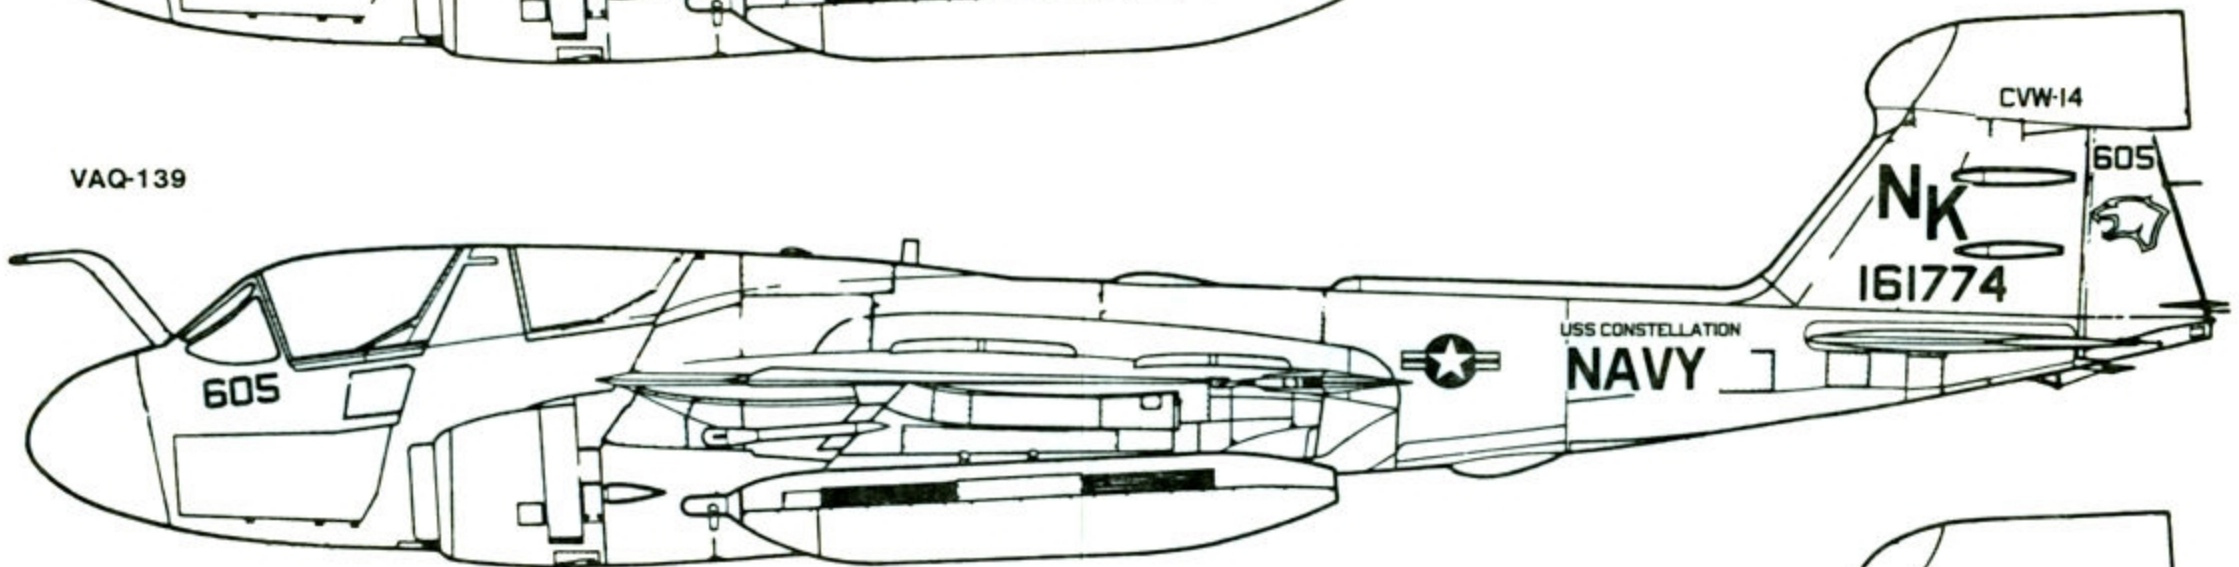

MICROSCALE DECAL NUMBER 48-308  
EA-6B's (LOW VISIBILITY)  
VAQ-134, VAQ-139, VMAQ-2

VAQ-134

VAQ-139

VMAQ-2

LIGHT GRAY LOWER SURFACES  
 MOST OF UPPER SURFACES ARE MEDIUM GRAY  
 UPPER NOSE, FRONT OF WINGS,  
 AND STABILIZER ARE DARK GRAY  
 SOME FUEL TANKS WERE DARKER GRAY  
 ABOVE AND LIGHTER GRAY BELOW

INSIGNIA PLACEMENT TOP  
 LEFT, BOTTOM RIGHT

PARTIAL TOP VIEW TO SHOW  
 PLACEMENT OF DECALS

LOW VISIBILITY PAINT SCHEME

STARBOARD SIDE IS A MIRROR IMAGE OF PORT SIDE

FS36375

TYPICAL DATA PLACEMENT