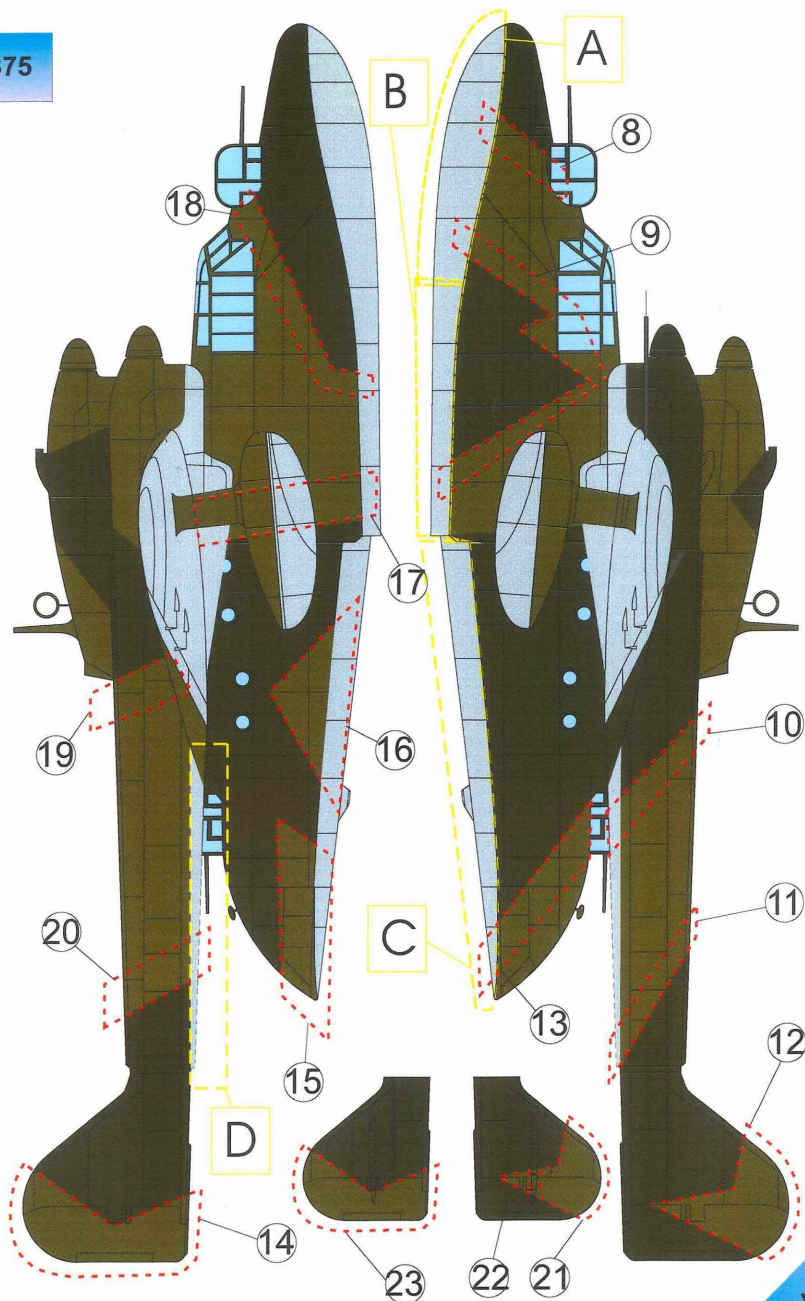

M4875

Recommended for MPM kit

1/48 scale

Humbrol Paints

- A** 243 Dark Grez-Green RLM 72
- B** 244 Dark Green RLM 73
- C** 65 Light Blue RLM 65