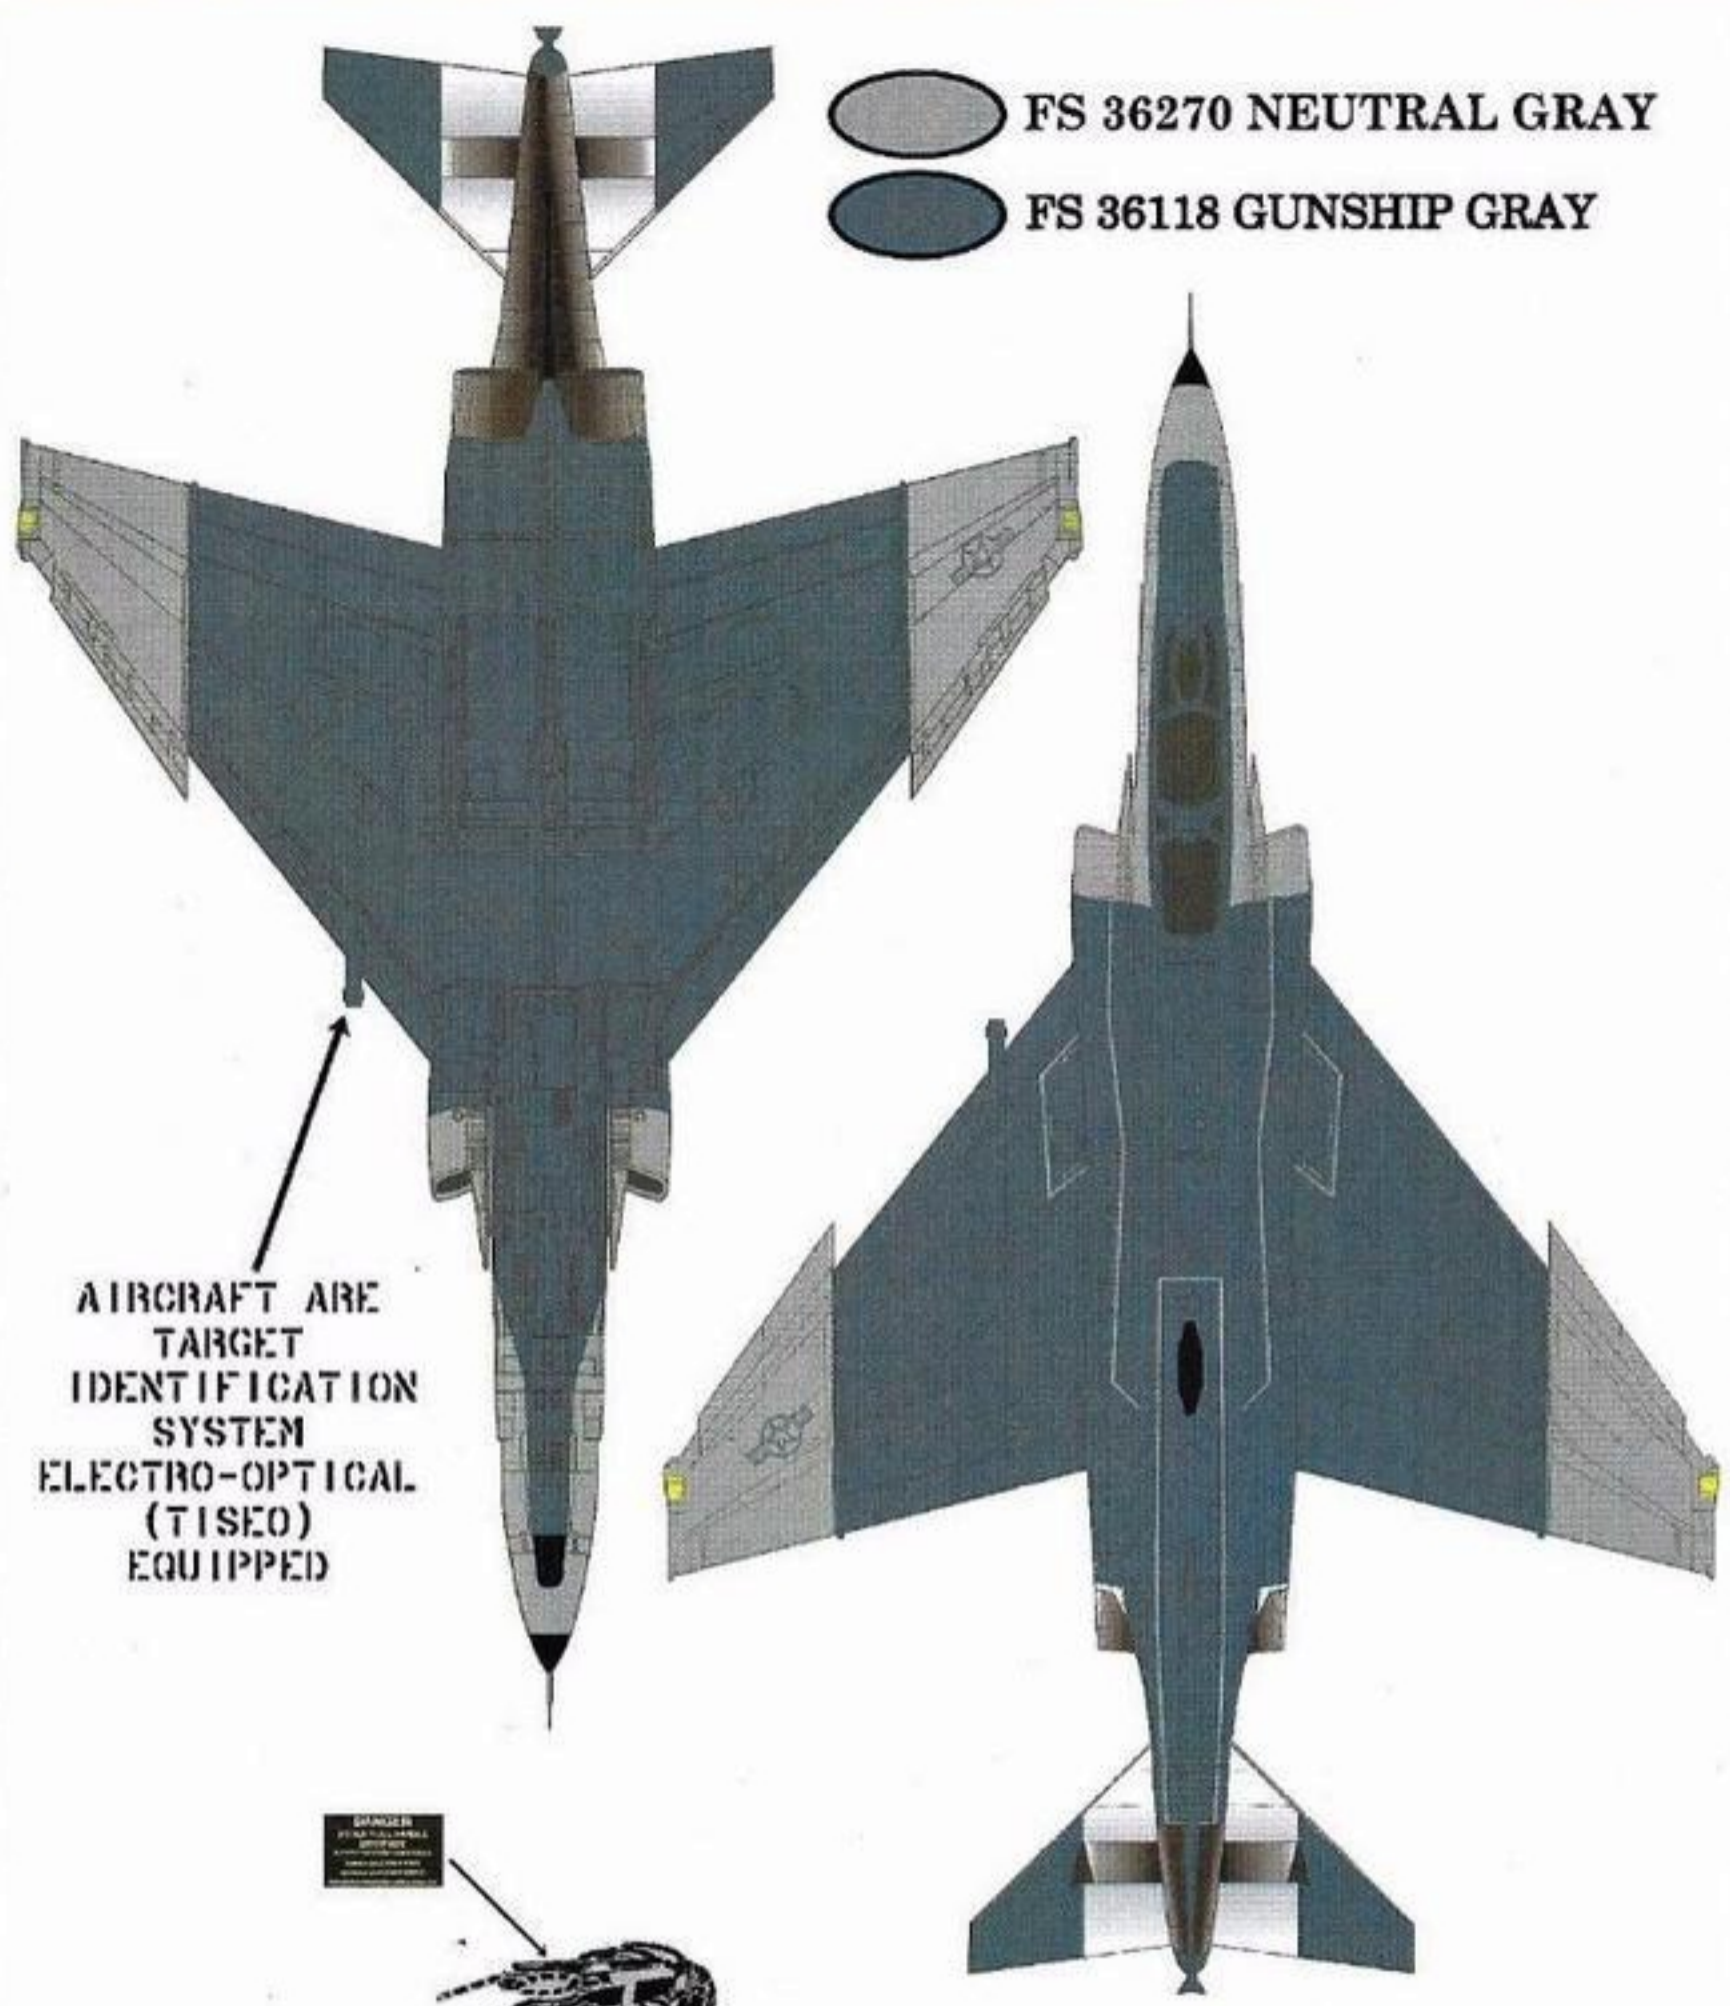

F-4E 73-1172
4TH TFW WING CO
1990

F-4E 73-1165
334TH TFS CO
1990

F-4E 72-0128
335TH TFS CO
1989

F-4E 74-1649
335TH TFS LINE JET
1989

F-4E 71-1397
334TH TFS LINE JET
1989

DECALS SIZED TO THE HASEGAWA KIT

F-4E 73-1172
4TH TFW WING CO
1990

F-4E 73-1165
334TH TFS CO
1990

F-4E 72-0128
335TH TFS CO
1989

F-4E 74-1649
335TH TFS LINE JET
1989

F-4E 71-1397
334TH TFS LINE JET
1989

 FS 36270 NEUTRAL GRAY
 FS 36118 GUNSHIP GRAY

AIRCRAFT ARE
 TARGET
 IDENTIFICATION
 SYSTEM
 ELECTRO-OPTICAL
 (TISEO)
 EQUIPPED