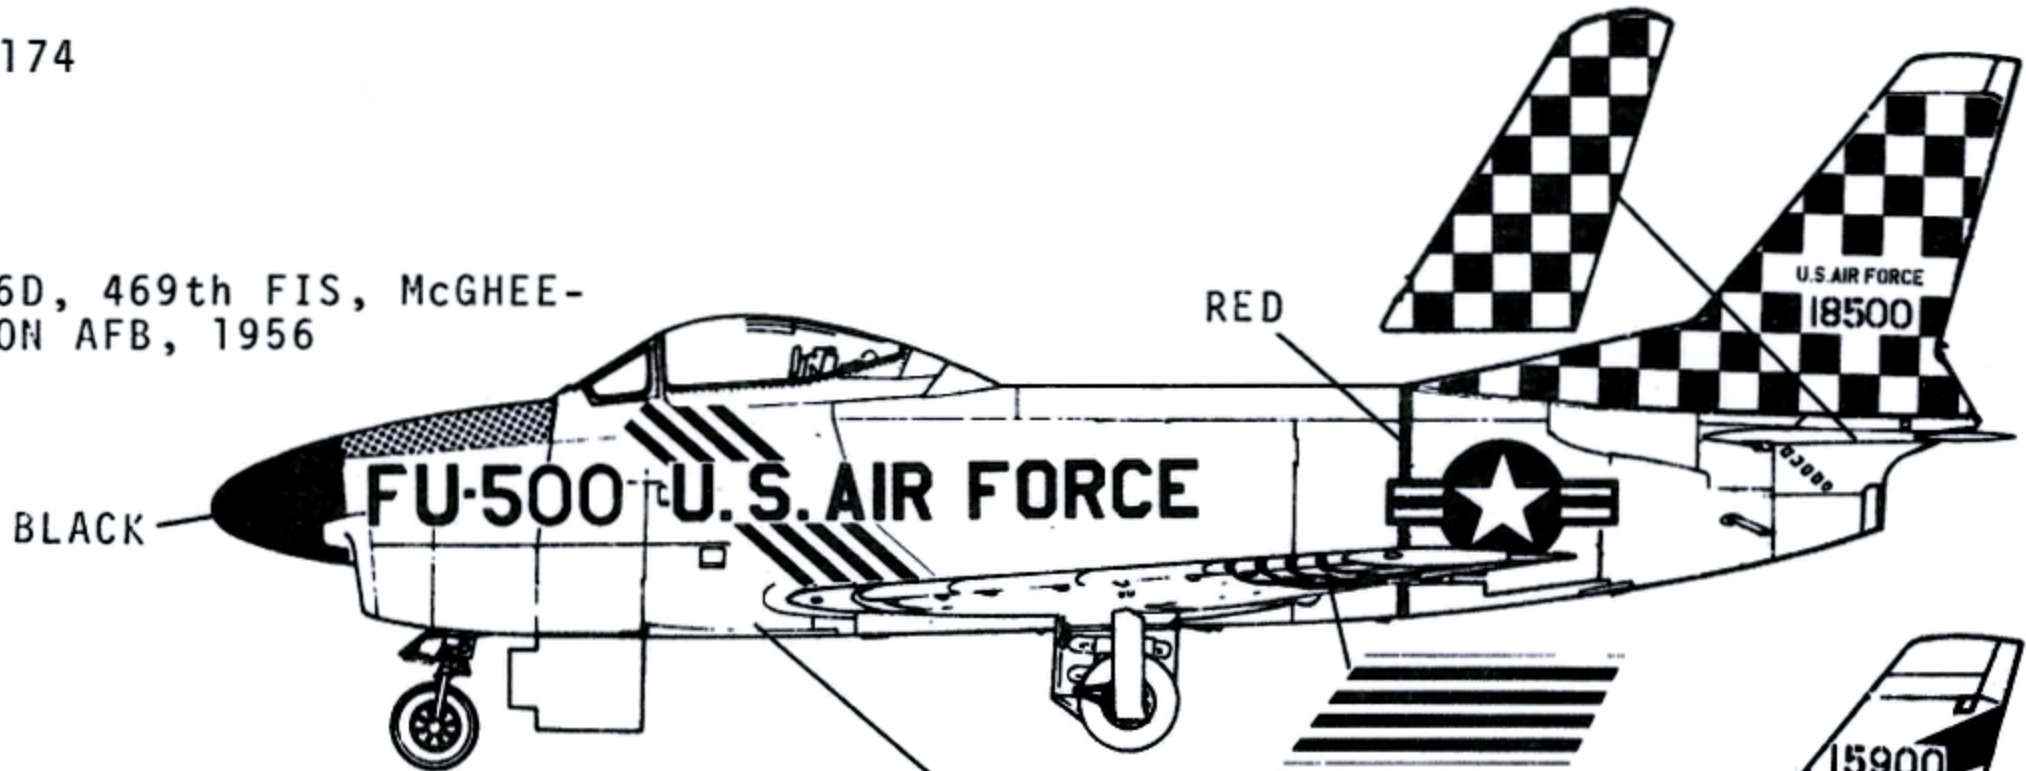

F-86D, 469th FIS, McGHEE-TYSON AFB, 1956

BLACK

FU-500 U.S. AIR FORCE

RED

U.S. AIR FORCE
18500

NATURAL METAL

F-86D, 94th FIS, MARCH AFB, 1955

BLACK

FU-900 U.S. AIR FORCE

RED

15900

PAINT WHITE

PAINT BLUE FS 15050

F-86D SABRE DOGS

INFORMATION:

SQUADRON/SIGNAL

"F-86D SABRE IN COLOR"

BY LARRY DAVIS

IT IS OUR INTENTION TO PROVIDE THESE DRAWINGS FOR DECAL PLACEMENT ONLY. THEY MAY BE INACCURATE FOR ANY OTHER PURPOSE.