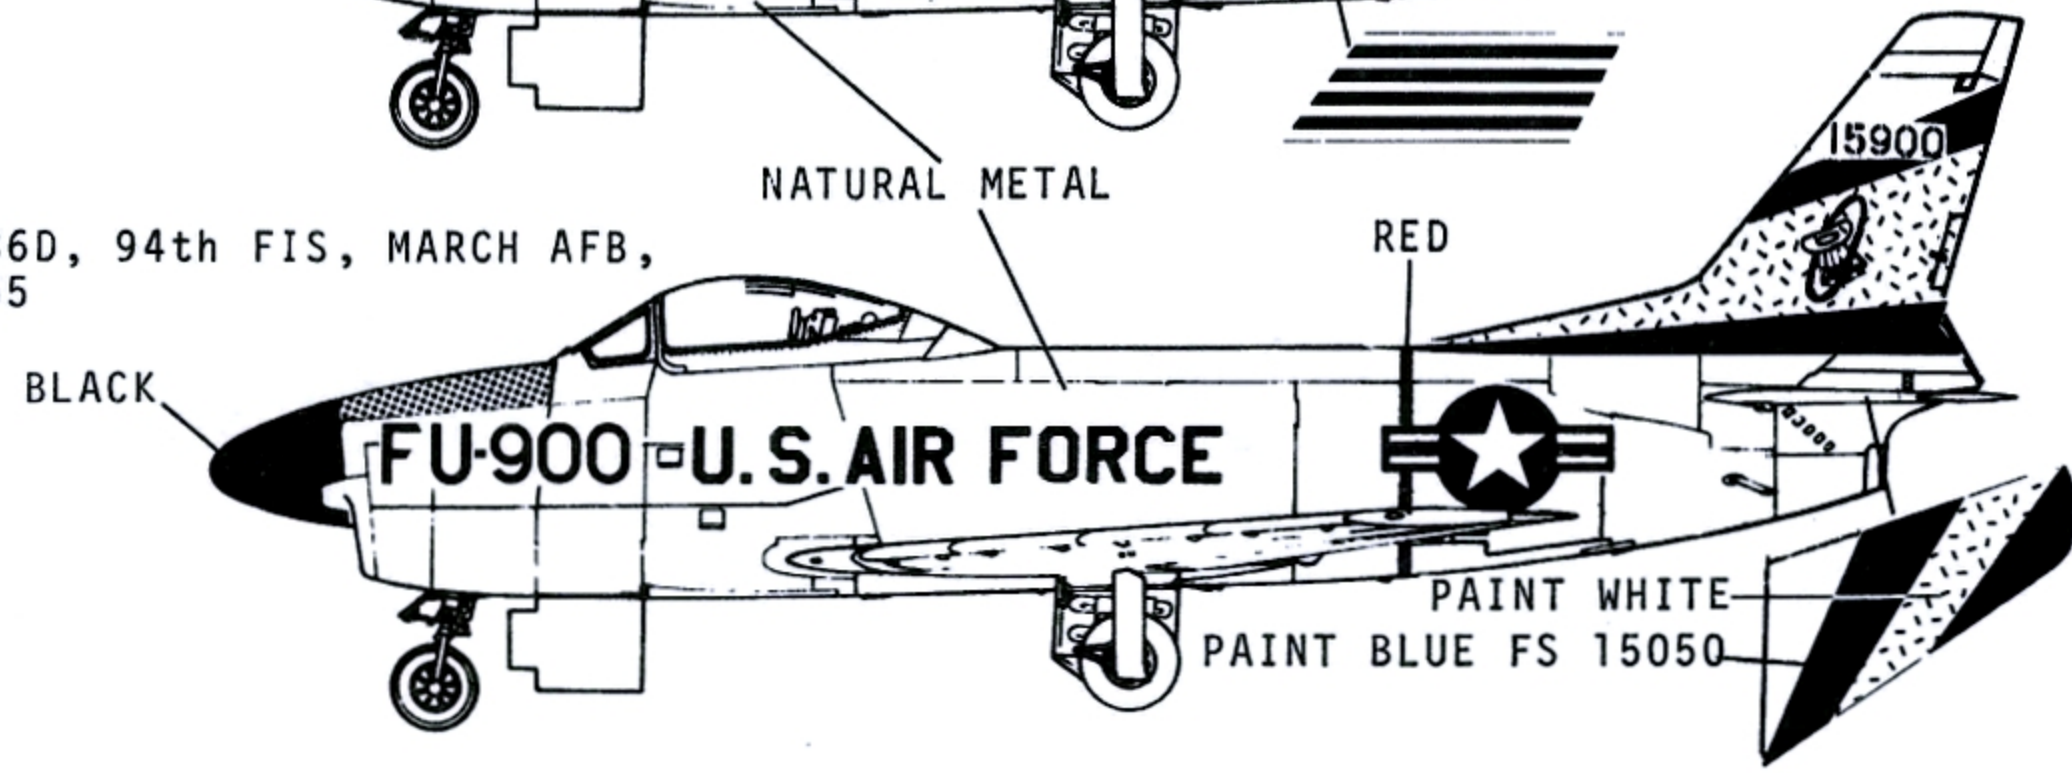

F-86D, 469th FIS, McGHEE-TYSON AFB, 1956

BLACK

FU-500 U.S. AIR FORCE

RED

U.S. AIR FORCE
18500

NATURAL METAL

F-86D, 94th FIS, MARCH AFB, 1955

BLACK

FU-900 U.S. AIR FORCE

RED

15900

PAINT WHITE

PAINT BLUE FS 15050

F-86D SABRE DOGS

INFORMATION:

SQUADRON/SIGNAL

"F-86D SABRE IN COLOR"

BY LARRY DAVIS

IT IS OUR INTENTION TO PROVIDE THESE DRAWINGS FOR DECAL PLACEMENT ONLY. THEY MAY BE INACCURATE FOR ANY OTHER PURPOSE.