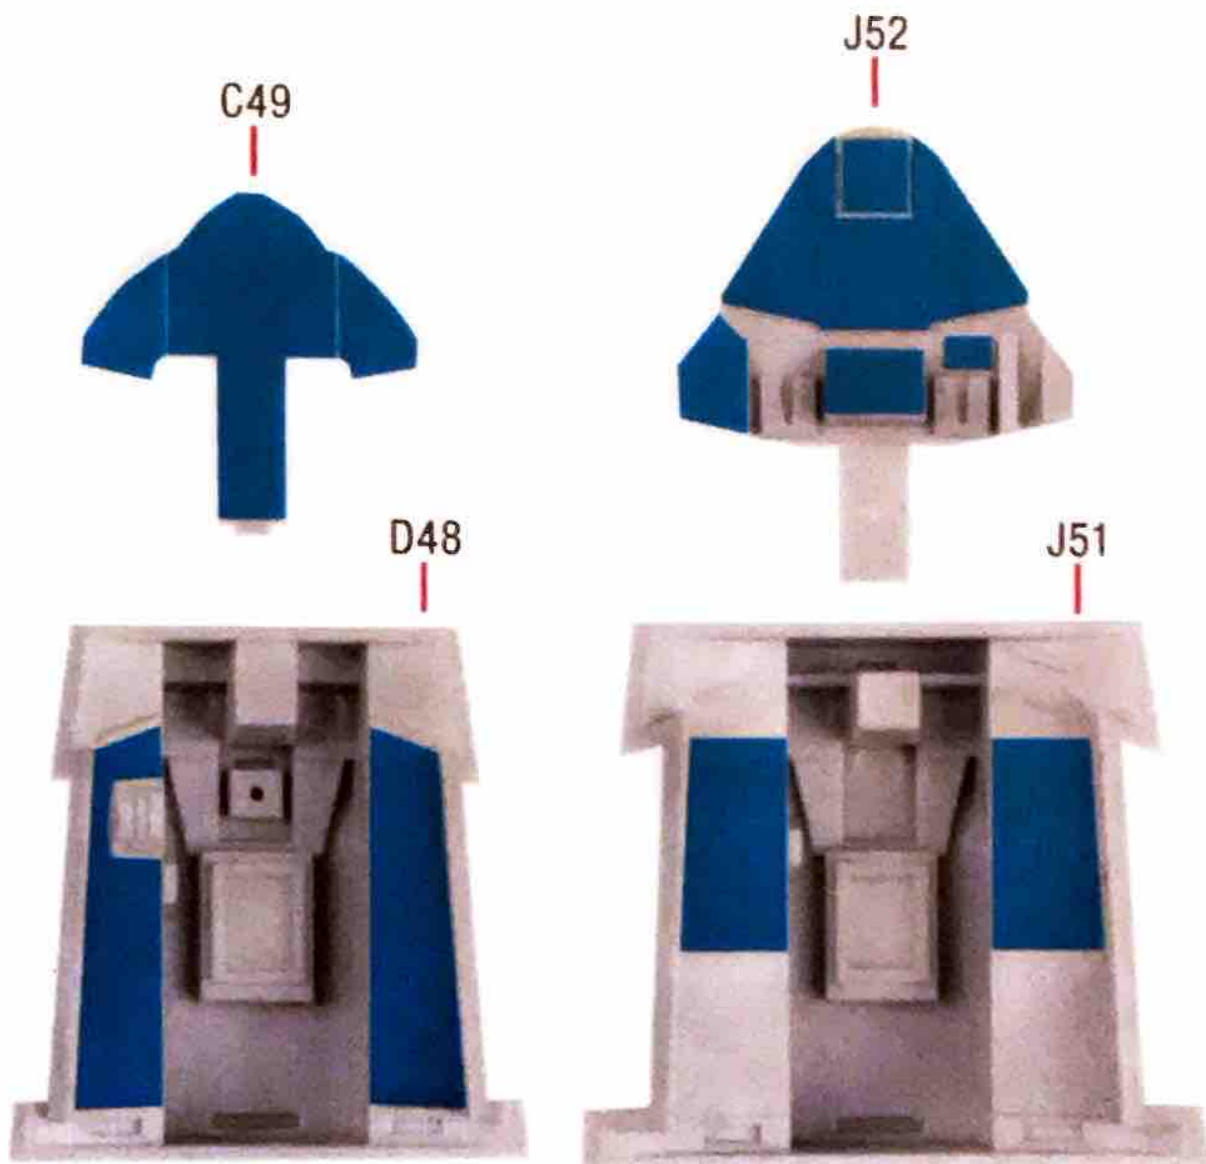

# SR-71A BLACKBIRD

SCALE 1/48 RFSQS-48020 Recommended kit REVELL

# ASSEMBLY INSTRUCTION

ORIGINAL KIT PARTS: C49, D48, J52, J51

**ATTENTION!** The blue parts are not smooth! Please sand them first!

**Attention! The Quick Set 3D acrylic parts must not be cut with scalpel, they break easily! Handle with care!**

The parts can be glued together with PVA glue or Cyanoacrylate. The upgrade parts can also be washed with enamel or acrylic paint. Usable varnish types: ester, white spirit, nitro, lacquer and acrylic-based. Durable UV resistant surface. Maximal bendability, tolerance 5 degrees.

# SR-71A BLACKBIRD

SCALE 1/48 RFSQS-48020 Recommended kit REVELL

FRONT COCKPIT

**Extra parts:**

6 14

**REAR COCKPIT**