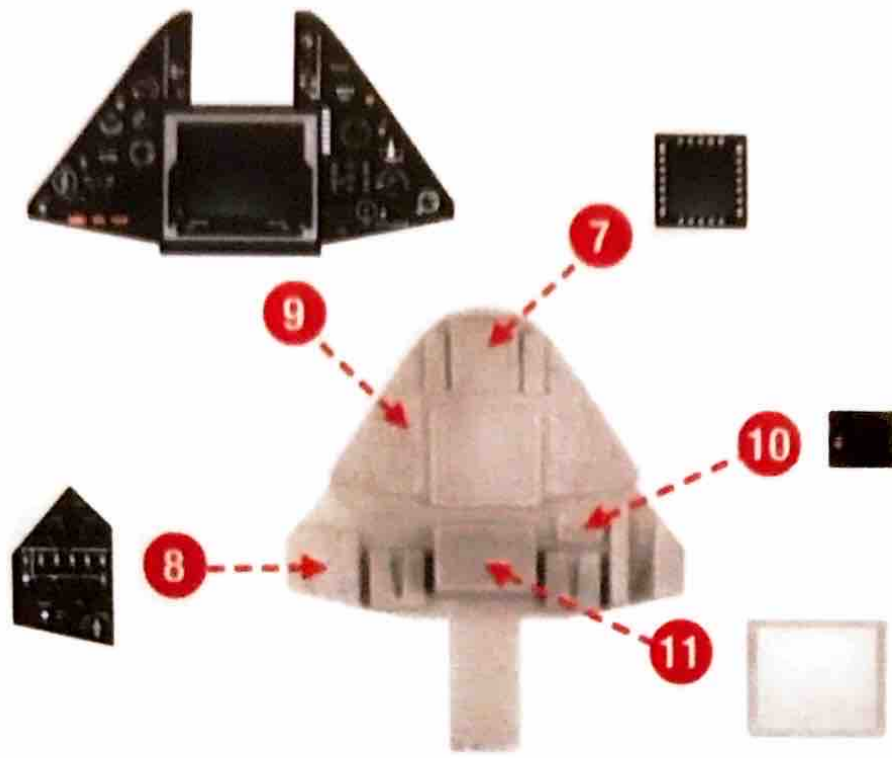

# ASSEMBLY INSTRUCTION

ORIGINAL KIT PARTS: C49, D48, J52, J51

**ATTENTION!** The blue parts are not smooth! Please sand them first!

**Attention! The Quick Set 3D acrylic parts must not be cut with scalpel, they break easily! Handle with care!**

The parts can be glued together with PVA glue or Cyanoacrylate. The upgrade parts can also be washed with enamel or acrylic paint. Usable varnish types: ester, white spirit, nitro, lacquer and acrylic-based. Durable UV resistant surface. Maximal bendability, tolerance 5 degrees.

# SR-71A BLACKBIRD

SCALE 1/48 RFSQS-48020 Recommended kit REVELL

FRONT COCKPIT

**Extra parts:**

6 14

**REAR COCKPIT**