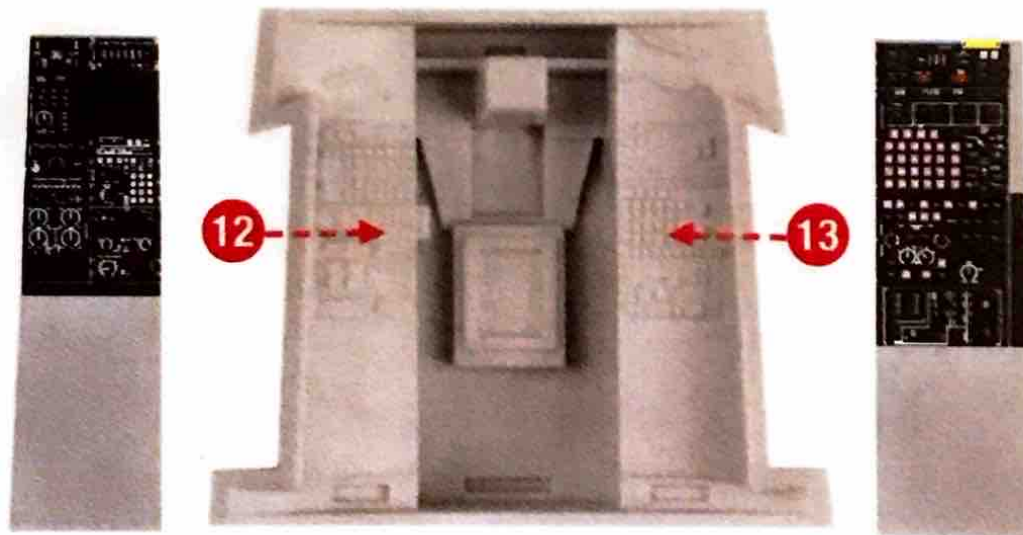

J51

Recommended interior color A.MIG 0211 (FS36270)