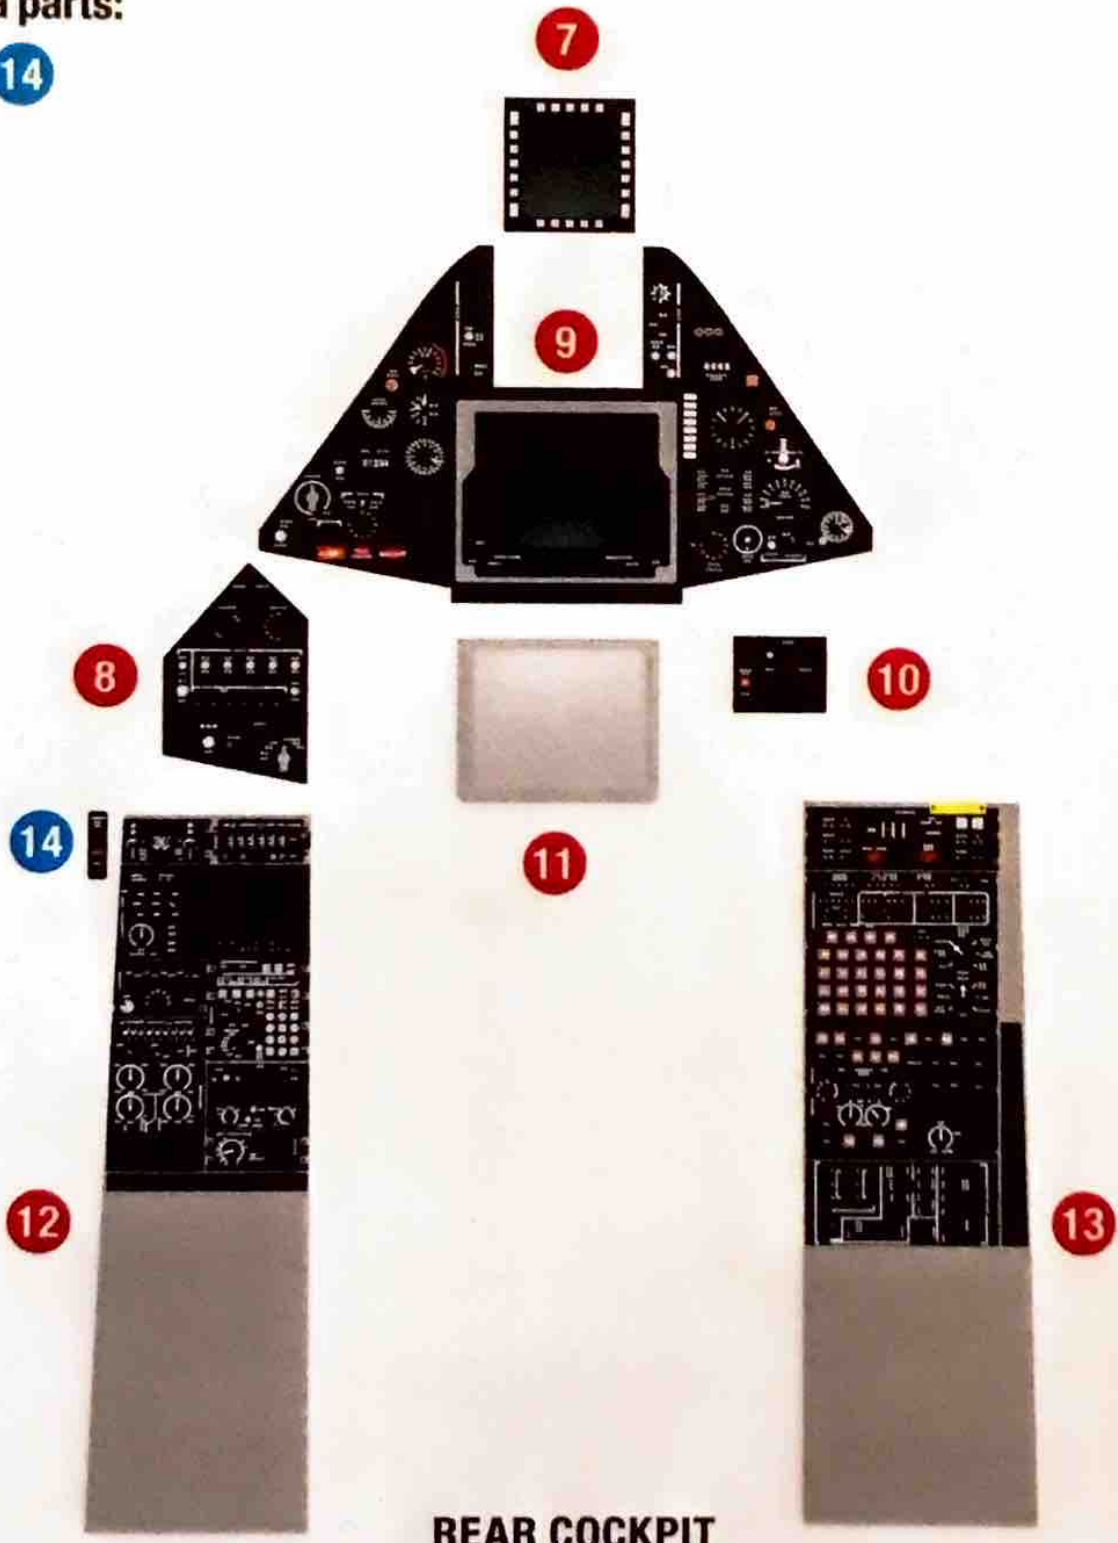

# SR-71A BLACKBIRD

SCALE 1/48 RFSQS-48020 Recommended kit REVELL

FRONT COCKPIT

**Extra parts:**

6 14

**REAR COCKPIT**