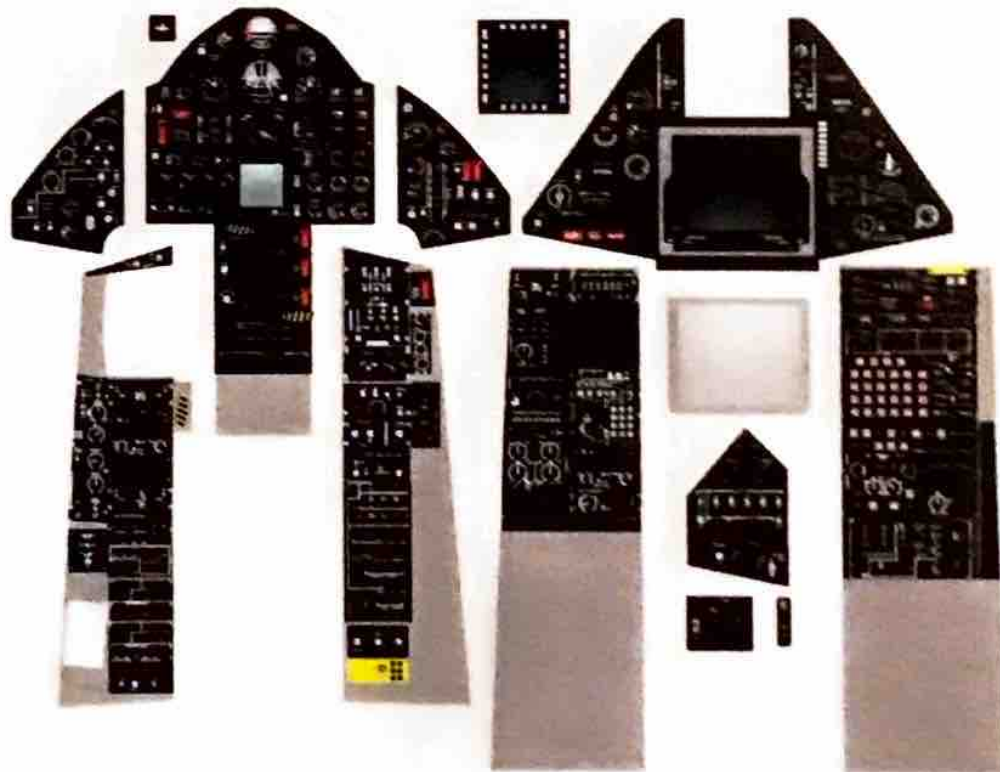

Detailed • Bendable • UV protected

QUICK SET 3D ACRYLIC INSTRUMENT PANELS

# SR-71A BLACKBIRD

SCALE 1/48 RFSQS-48020 Recommended kit REVELL

# ASSEMBLY INSTRUCTION

ORIGINAL KIT PARTS: C49, D48, J52, J51

**ATTENTION!** The blue parts are not smooth! Please sand them first!

**Attention! The Quick Set 3D acrylic parts must not be cut with scalpel, they break easily! Handle with care!**

# SR-71A BLACKBIRD

SCALE 1/48 RFSQS-48020 Recommended kit REVELL

FRONT COCKPIT

**Extra parts:**

6 14

**REAR COCKPIT**