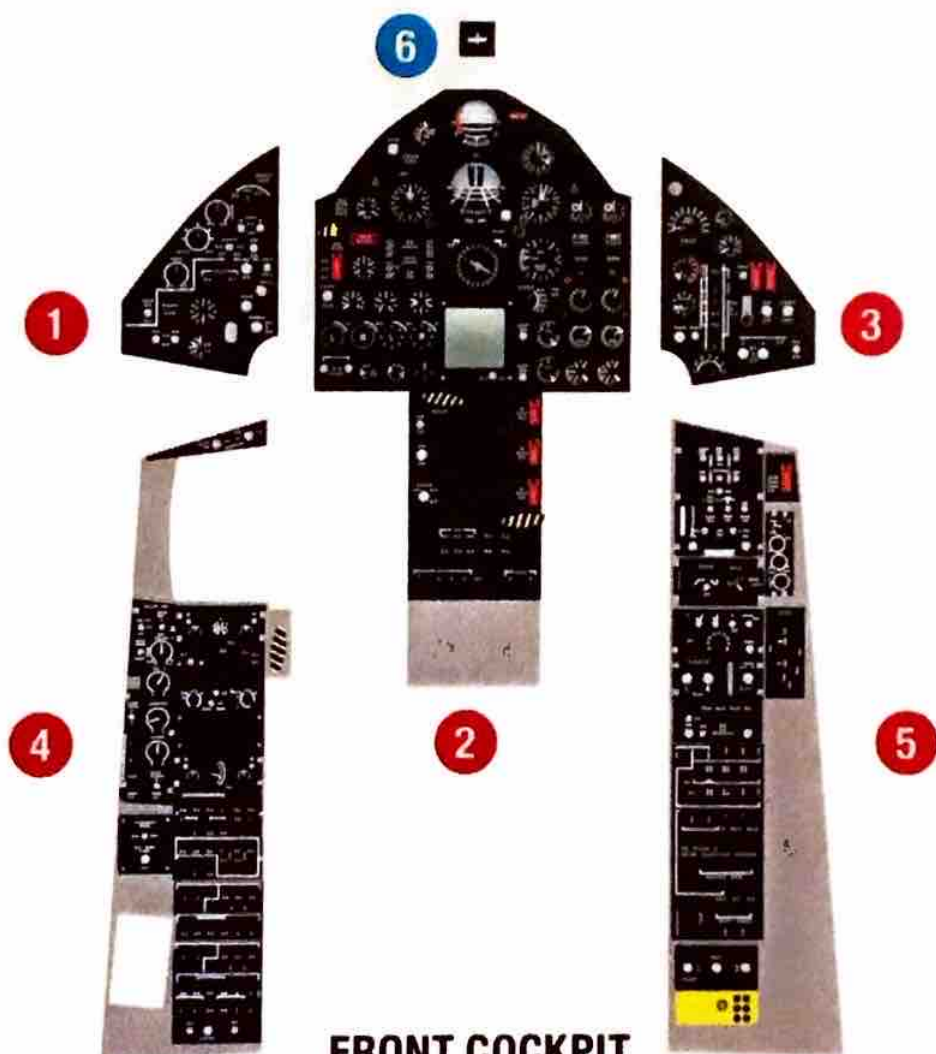

# ASSEMBLY INSTRUCTION

ORIGINAL KIT PARTS: C49, D48, J52, J51

**ATTENTION!** The blue parts are not smooth! Please sand them first!

**Attention! The Quick Set 3D acrylic parts must not be cut with scalpel, they break easily! Handle with care!**

The parts can be glued together with PVA glue or Cyanoacrylate. The upgrade parts can also be washed with enamel or acrylic paint. Usable varnish types: ester, white spirit, nitro, lacquer and acrylic-based. Durable UV resistant surface. Maximal bendability, tolerance 5 degrees.

# SR-71A BLACKBIRD

SCALE 1/48 RFSQS-48020 Recommended kit REVELL

FRONT COCKPIT

**Extra parts:**

6 14

**REAR COCKPIT**