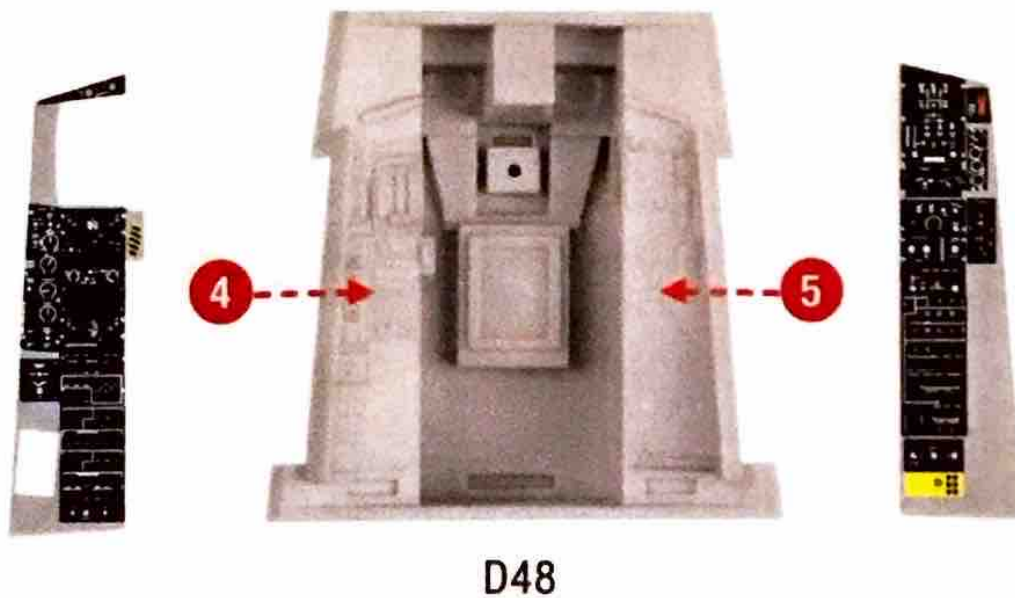

The parts can be glued together with PVA glue or Cyanoacrylate. The upgrade parts can also be washed with enamel or acrylic paint. Usable varnish types: ester, white spirit, nitro, lacquer and acrylic-based. Durable UV resistant surface. Maximal bendability, tolerance 5 degrees.