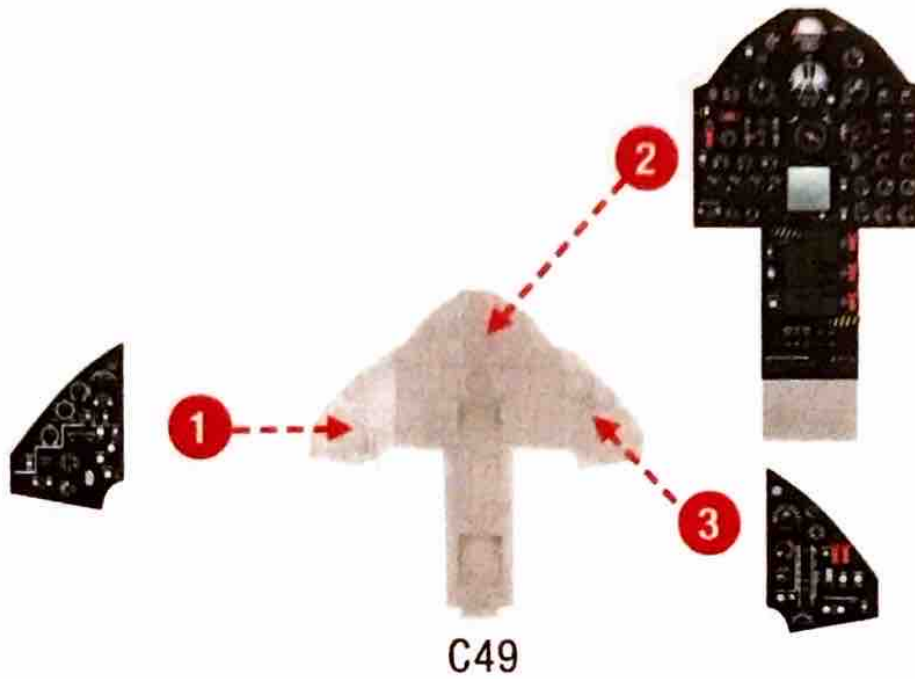

The parts can be glued together with PVA glue or Cyanoacrylate. The upgrade parts can also be washed with enamel or acrylic paint. Usable varnish types: ester, white spirit, nitro, lacquer and acrylic-based. Durable UV resistant surface. Maximal bendability, tolerance 5 degrees.