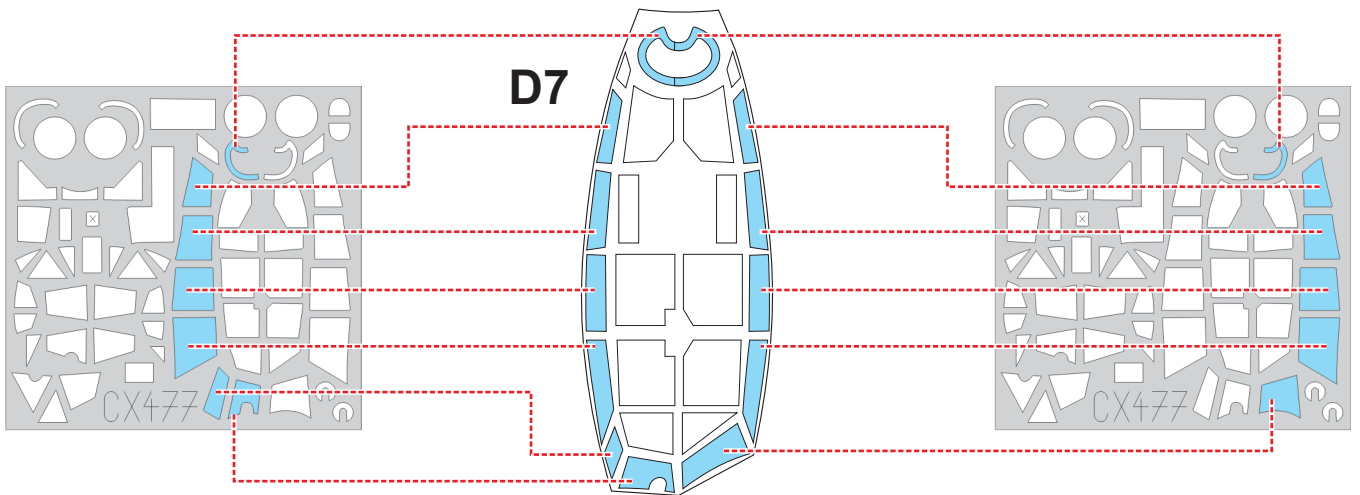

eduard
MASK

CX 477

Do 17Z-2 1/72

The die-cut mask for accurate canopy frame painting of the
ICM 72304 scale 1/72 KIT

1.)

A1

D2

A4

A41

LIQUID MASK

2.)