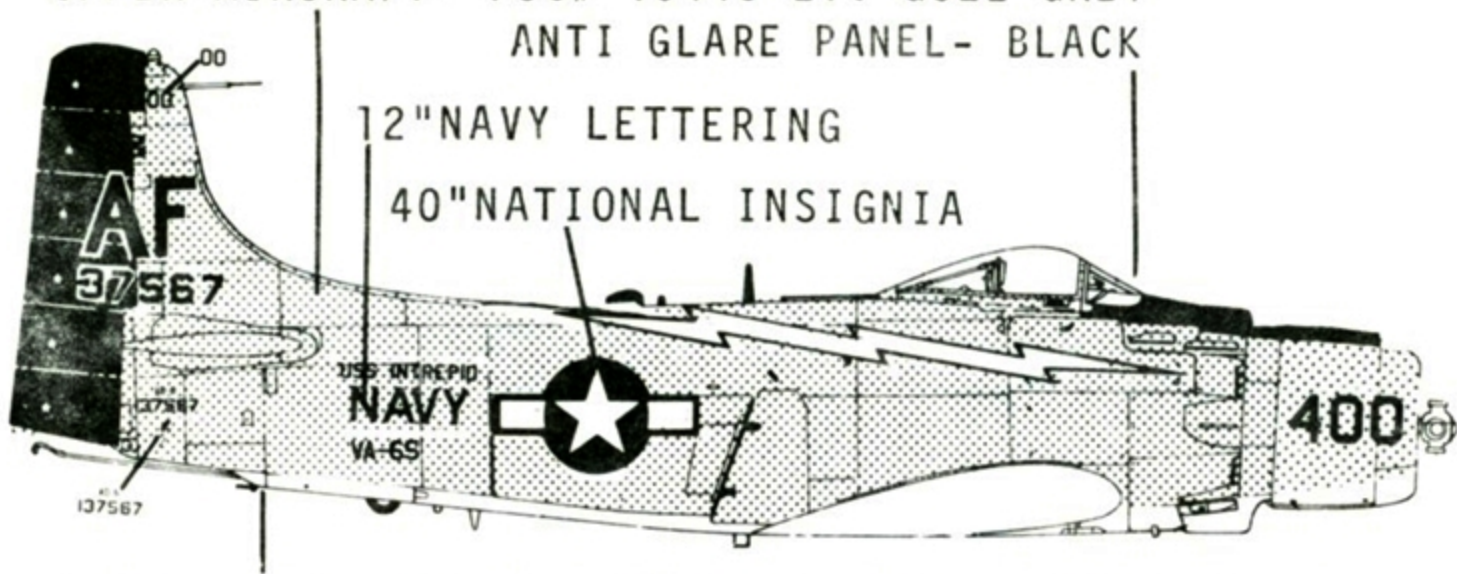

48-168

AD-6 137567 VA-65

RECOMMENDED KIT: A-1H SKYRAIDER, FUJIMI
UPPER AIRCRAFT- FSC# 16440 LT. GULL GREY
ANTI GLARE PANEL- BLACK

LOWER AIRCRAFT AND UPPER CONTROL SURFACES- WHITE

DATA PLACEMENT

LOWER STARBOARD

DECAL PLACEMENT
UPPER STARBOARD

40"NAT. INSIGNIA ON UPPER
PORT AND LOWER STARBOARD

F-8E 149170 VF-33

RECOMMENDED KIT: F-8E HASEGAWA

UPPER AIRCRAFT- FSC# 16440 LT. GULL GREY

ANTI GLARE PANEL- BLACK

PAINT BLACK