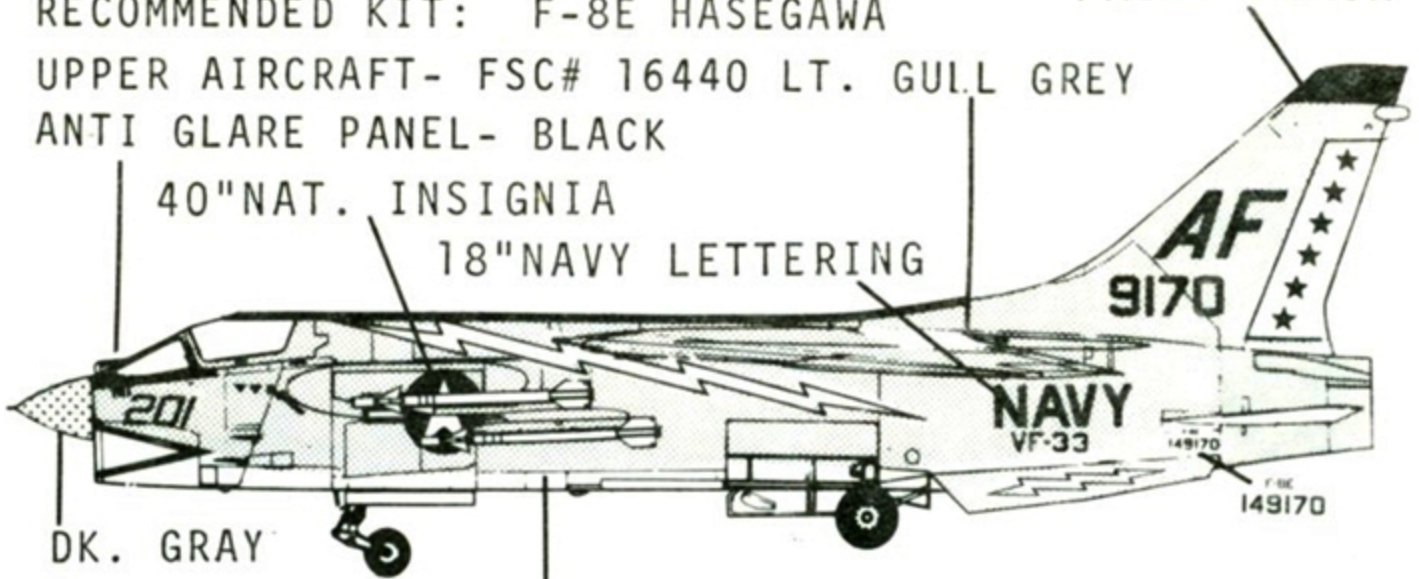

48-168

AD-6 137567 VA-65

RECOMMENDED KIT: A-1H SKYRAIDER, FUJIMI
UPPER AIRCRAFT- FSC# 16440 LT. GULL GREY
ANTI GLARE PANEL- BLACK

LOWER AIRCRAFT AND UPPER CONTROL SURFACES- WHITE

DATA PLACEMENT

LOWER STARBOARD

DECAL PLACEMENT
UPPER STARBOARD

40"NAT. INSIGNIA ON UPPER
PORT AND LOWER STARBOARD

F-8E 149170 VF-33

RECOMMENDED KIT: F-8E HASEGAWA

UPPER AIRCRAFT- FSC# 16440 LT. GULL GREY

ANTI GLARE PANEL- BLACK

PAINT BLACK

40" NAT. INSIGNIA

18" NAVY LETTERING

DK. GRAY

LOWER AIRCRAFT AND UPPER CONTROL SURFACES - WHITE

DATA PLACEMENT

40" NAT. INSIGNIA ON UPPER PORT AND LOWER STARBOARD.

DECAL PLACEMENT LOWER STARBOARD

RESEARCH BY DON GARRETT