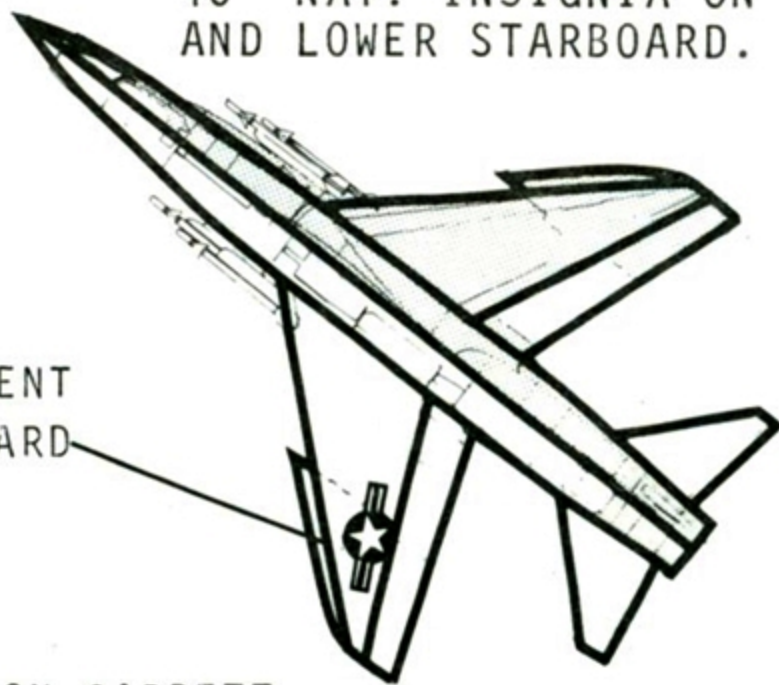

40" NAT. INSIGNIA

18" NAVY LETTERING

DK. GRAY

LOWER AIRCRAFT AND UPPER CONTROL SURFACES - WHITE

DATA PLACEMENT

40" NAT. INSIGNIA ON UPPER PORT AND LOWER STARBOARD.

DECAL PLACEMENT LOWER STARBOARD

RESEARCH BY DON GARRETT