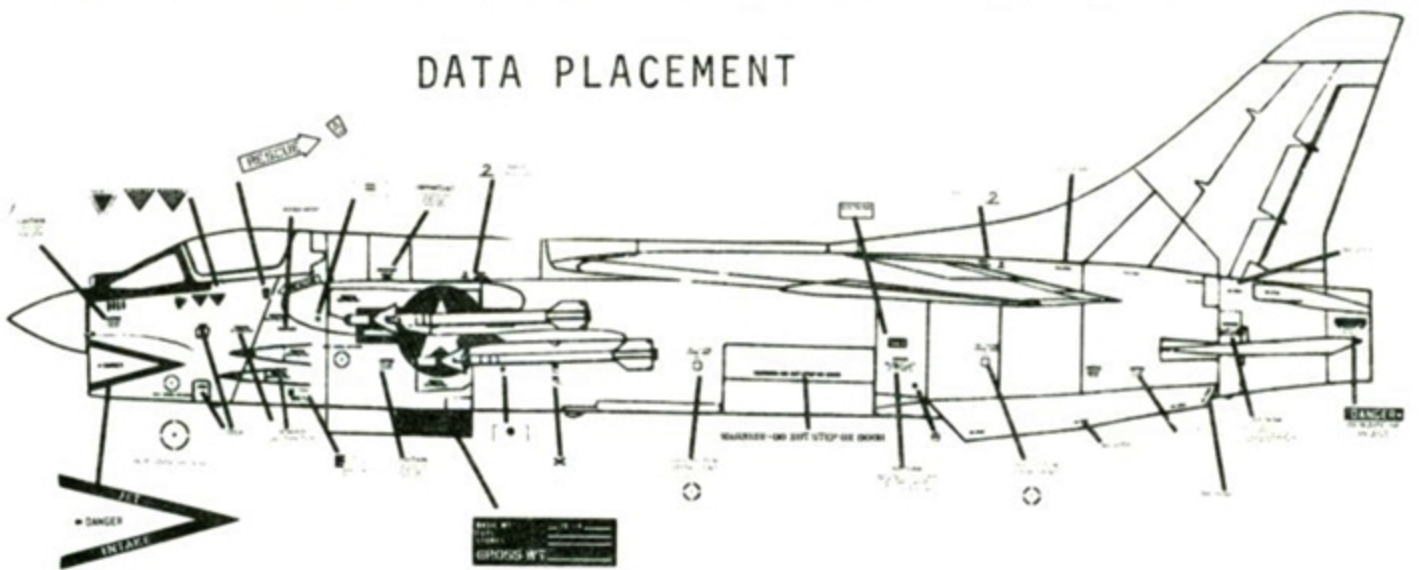

40" NAT. INSIGNIA

18" NAVY LETTERING

DK. GRAY

LOWER AIRCRAFT AND UPPER CONTROL SURFACES - WHITE

DATA PLACEMENT

40" NAT. INSIGNIA ON UPPER PORT AND LOWER STARBOARD.

DECAL PLACEMENT LOWER STARBOARD

RESEARCH BY DON GARRETT