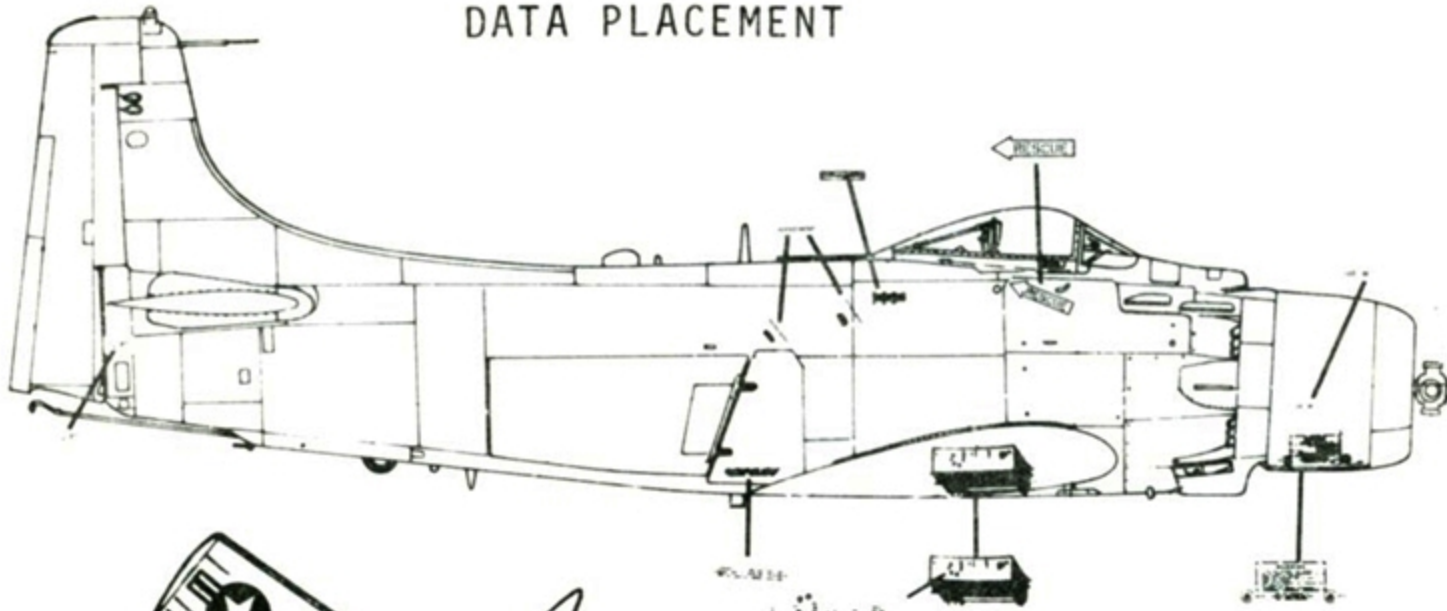

48-168

AD-6 137567 VA-65

RECOMMENDED KIT: A-1H SKYRAIDER, FUJIMI
UPPER AIRCRAFT- FSC# 16440 LT. GULL GREY
ANTI GLARE PANEL- BLACK

LOWER AIRCRAFT AND UPPER CONTROL SURFACES- WHITE

DATA PLACEMENT

LOWER STARBOARD

DECAL PLACEMENT
UPPER STARBOARD

40"NAT. INSIGNIA ON UPPER
PORT AND LOWER STARBOARD

F-8E 149170 VF-33

RECOMMENDED KIT: F-8E HASEGAWA

UPPER AIRCRAFT- FSC# 16440 LT. GULL GREY

ANTI GLARE PANEL- BLACK

PAINT BLACK

40" NAT. INSIGNIA

18" NAVY LETTERING

DK. GRAY

LOWER AIRCRAFT AND UPPER CONTROL SURFACES - WHITE

DATA PLACEMENT

40" NAT. INSIGNIA ON UPPER PORT AND LOWER STARBOARD.

DECAL PLACEMENT LOWER STARBOARD

RESEARCH BY DON GARRETT