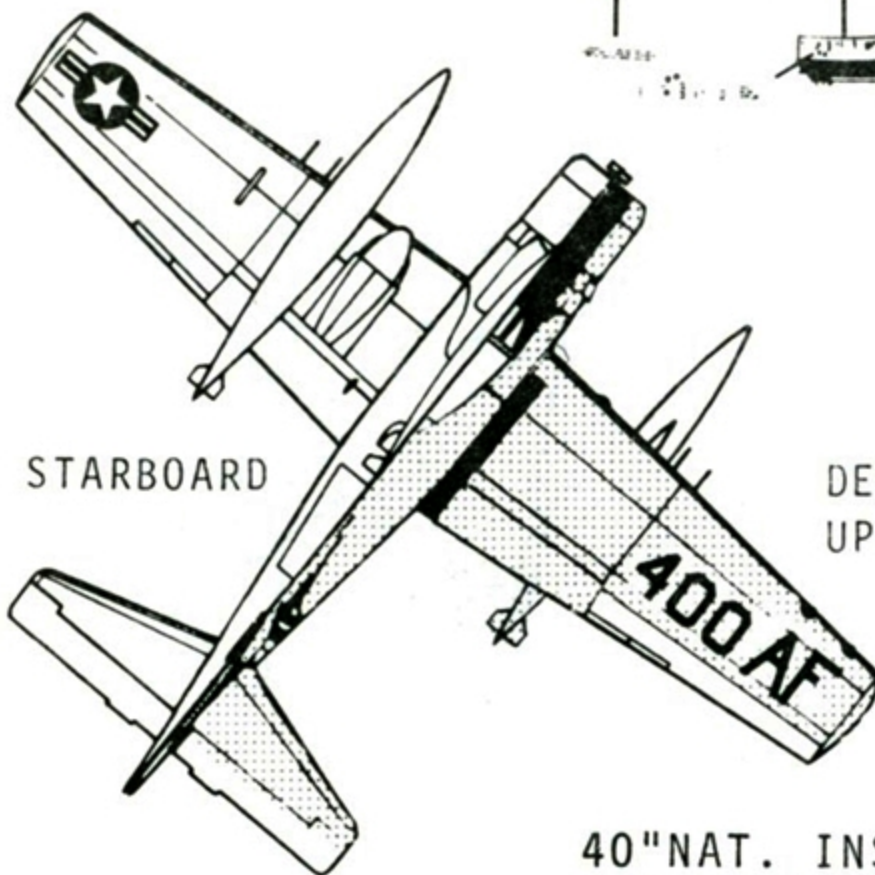

48-168

AD-6 137567 VA-65

RECOMMENDED KIT: A-1H SKYRAIDER, FUJIMI
UPPER AIRCRAFT- FSC# 16440 LT. GULL GREY
ANTI GLARE PANEL- BLACK

LOWER AIRCRAFT AND UPPER CONTROL SURFACES- WHITE

DATA PLACEMENT

LOWER STARBOARD

DECAL PLACEMENT
UPPER STARBOARD

40"NAT. INSIGNIA ON UPPER
PORT AND LOWER STARBOARD

F-8E 149170 VF-33

RECOMMENDED KIT: F-8E HASEGAWA

UPPER AIRCRAFT- FSC# 16440 LT. GULL GREY

ANTI GLARE PANEL- BLACK

PAINT BLACK

40" NAT. INSIGNIA

18" NAVY LETTERING

DK. GRAY

LOWER AIRCRAFT AND UPPER CONTROL SURFACES - WHITE

DATA PLACEMENT

40" NAT. INSIGNIA ON UPPER PORT AND LOWER STARBOARD.

DECAL PLACEMENT LOWER STARBOARD

RESEARCH BY DON GARRETT