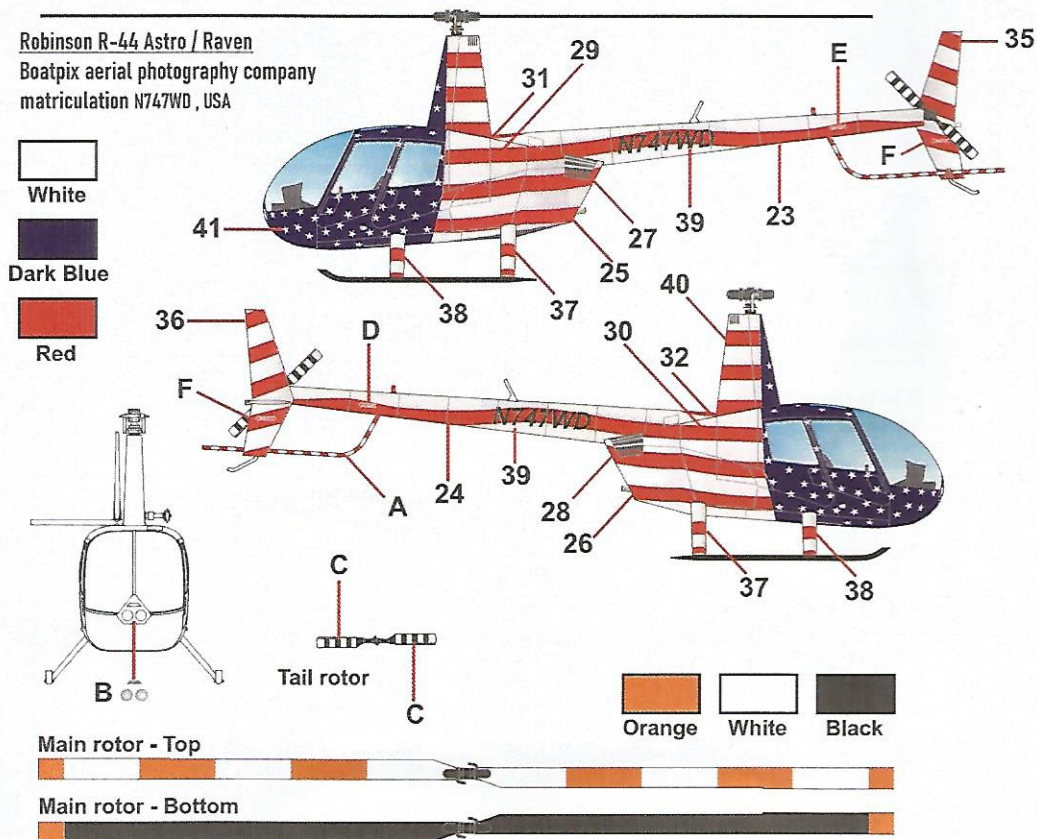

Robinson R-44 Astro / Raven

Boatpix aerial photography company
matriculation N747WD, USA