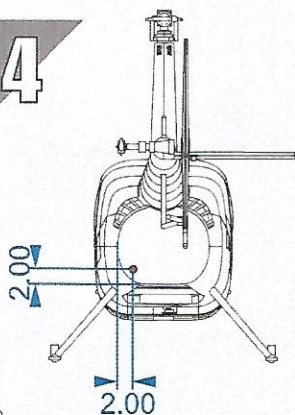

# Robinson R-44 Astro / Raven

Plastic parts

Masks (M)

Clear parts (CP)

Stepan STRANSKY, Dygrynova 822, 198 00 Prague 9, CZECH REPUBLIC

STRANSKY COPYRIGHT 2020

**1****Cockpit assembly****2****Engine assembly****3****Assembled cockpit****Assembled engine****4****Drill a hole  
Diameter 1.5 mm****5****Assembly of clear parts****Assembly of rear parts****6**