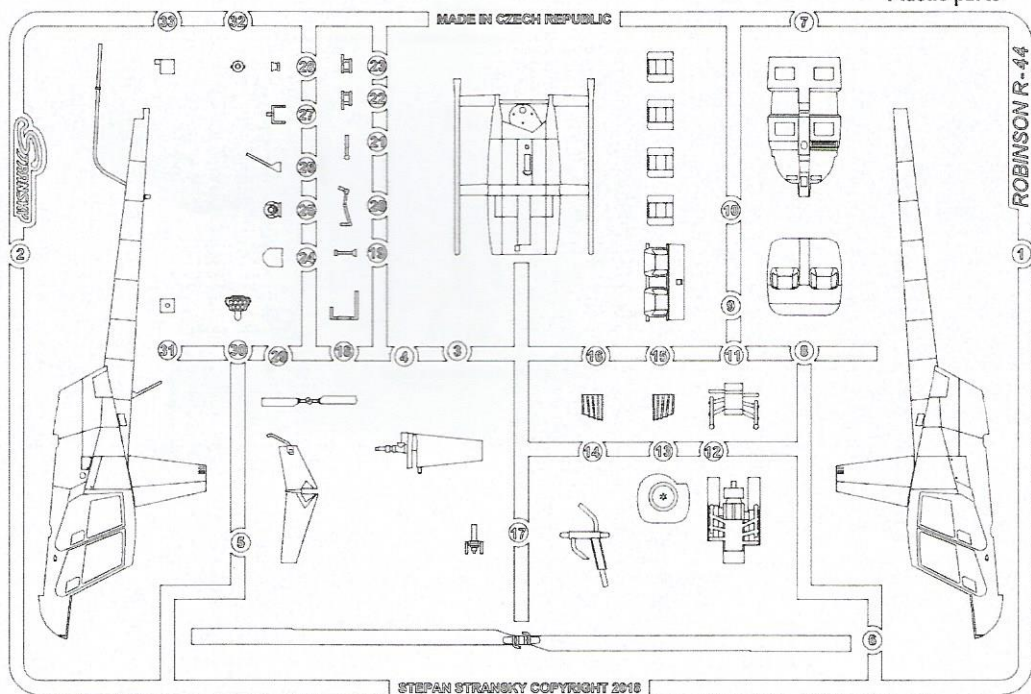

STR7202

1:72

# Robinson R-44 Astro / Raven

Plastic parts

Masks (M)

Clear parts (CP)

Stepan STRANSKY, Dygrynova 822, 198 00 Prague 9, CZECH REPUBLIC

STRANSKY COPYRIGHT 2020

**1****Cockpit assembly****2****Engine assembly****3****Assembled cockpit****Assembled engine****4****Drill a hole  
Diameter 1.5 mm****5****Assembly of clear parts****Assembly of rear parts****6**