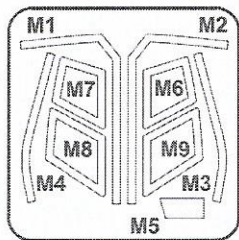

Internal surfaces "X" fill
Humbrol Maskol or Maskol-type
products from other manufacturers