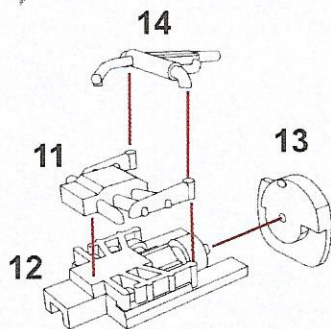

# Robinson R-44 Astro / Raven

Plastic parts

Masks (M)

Clear parts (CP)

Stepan STRANSKY, Dygrynova 822, 198 00 Prague 9, CZECH REPUBLIC

STRANSKY COPYRIGHT 2020

**1****Cockpit assembly****2****Engine assembly****3****Assembled cockpit****Assembled engine****4****Drill a hole  
Diameter 1.5 mm****5****Assembly of clear parts****Assembly of rear parts****6**