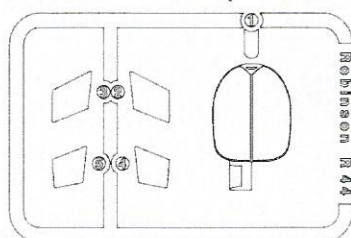

# Robinson R-44 Astro / Raven

Plastic parts

Masks (M)

Clear parts (CP)

Stepan STRANSKY, Dygrynova 822, 198 00 Prague 9, CZECH REPUBLIC

STRANSKY COPYRIGHT 2020

**1****Cockpit assembly****2****Engine assembly****3****Assembled cockpit****Assembled engine****4****Drill a hole  
Diameter 1.5 mm****5****Assembly of clear parts****Assembly of rear parts****6**

7

Assembly of the fuselage of the model and cockpit

8

Assembled model

9

Final assembly