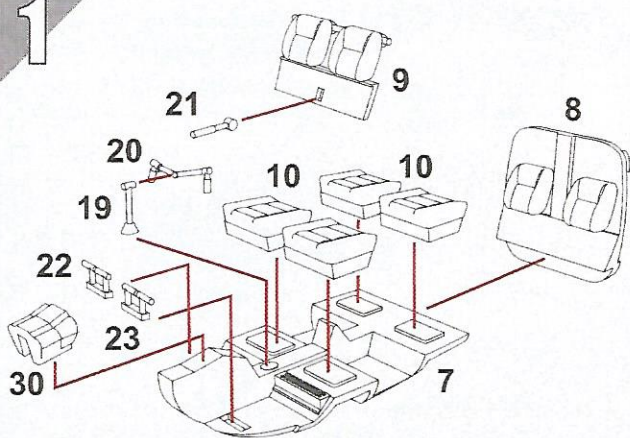

# Robinson R-44 Astro / Raven

Plastic parts

Masks (M)

Clear parts (CP)

Stepan STRANSKY, Dygrynova 822, 198 00 Prague 9, CZECH REPUBLIC

STRANSKY COPYRIGHT 2020

**1****Cockpit assembly****2****Engine assembly****3****Assembled cockpit****Assembled engine****4****Drill a hole  
Diameter 1.5 mm****5****Assembly of clear parts****Assembly of rear parts****6**