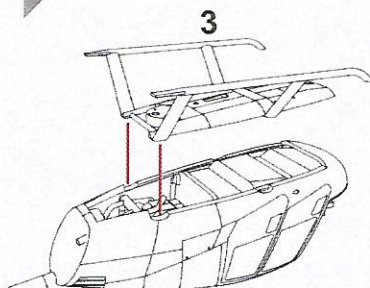

# Robinson R-44 Astro / Raven

Plastic parts

Masks (M)

Clear parts (CP)

Stepan STRANSKY, Dygrynova 822, 198 00 Prague 9, CZECH REPUBLIC

STRANSKY COPYRIGHT 2020

**1****Cockpit assembly****2****Engine assembly****3****Assembled cockpit****Assembled engine****4****Drill a hole  
Diameter 1.5 mm****5****Assembly of clear parts****Assembly of rear parts****6**

7

Assembly of the fuselage of the model and cockpit

8

Assembled model

9

Final assembly