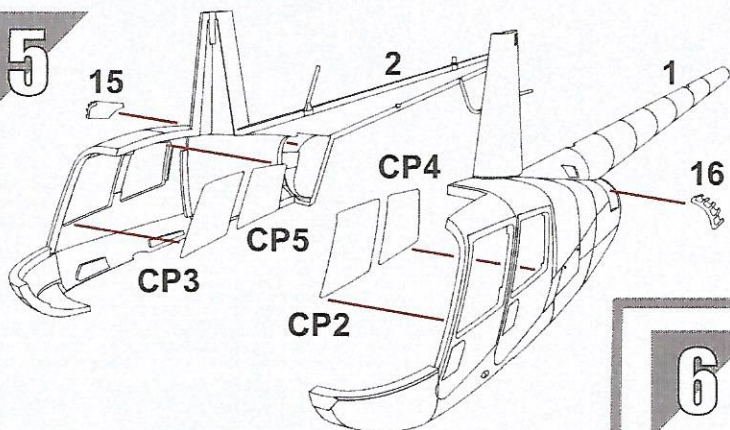

# Robinson R-44 Astro / Raven

Plastic parts

Masks (M)

Clear parts (CP)

Stepan STRANSKY, Dygrynova 822, 198 00 Prague 9, CZECH REPUBLIC

STRANSKY COPYRIGHT 2020

**1****Cockpit assembly****2****Engine assembly****3****Assembled cockpit****Assembled engine****4****Drill a hole  
Diameter 1.5 mm****5****Assembly of clear parts****Assembly of rear parts****6**

7

Assembly of the fuselage of the model and cockpit

8

Assembled model

9

Final assembly