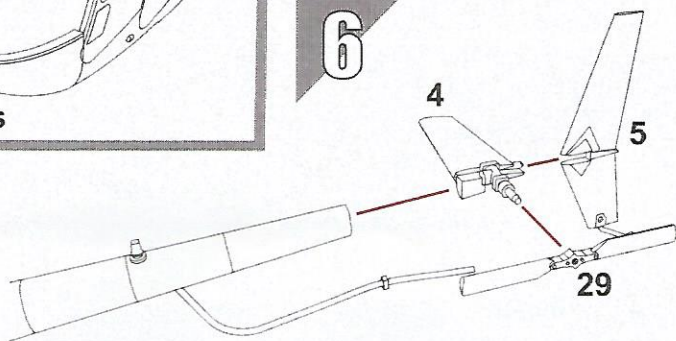

# Robinson R-44 Astro / Raven

Plastic parts

Masks (M)

Clear parts (CP)

Stepan STRANSKY, Dygrynova 822, 198 00 Prague 9, CZECH REPUBLIC

STRANSKY COPYRIGHT 2020

**1****Cockpit assembly****2****Engine assembly****3****Assembled cockpit****Assembled engine****4****Drill a hole  
Diameter 1.5 mm****5****Assembly of clear parts****Assembly of rear parts****6**