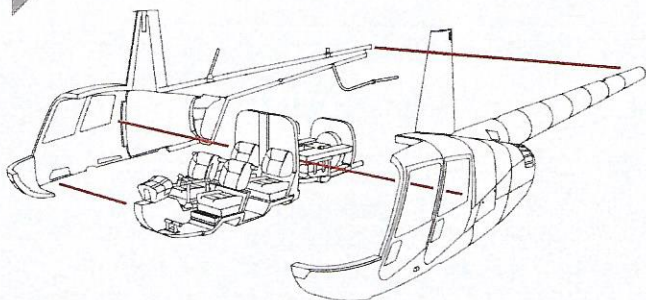

# Robinson R-44 Astro / Raven

Plastic parts

Masks (M)

Clear parts (CP)

Stepan STRANSKY, Dygrynova 822, 198 00 Prague 9, CZECH REPUBLIC

STRANSKY COPYRIGHT 2020

**1****Cockpit assembly****2****Engine assembly****3****Assembled cockpit****Assembled engine****4****Drill a hole  
Diameter 1.5 mm****5****Assembly of clear parts****Assembly of rear parts****6**

7

Assembly of the fuselage of the model and cockpit

8

Assembled model

9

Final assembly