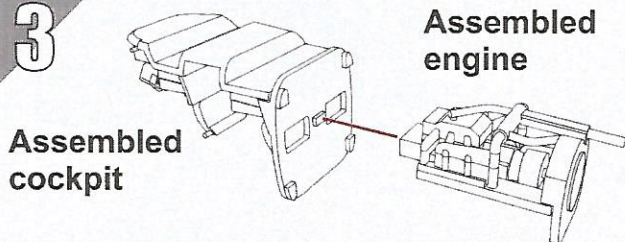

# Robinson R-44 Astro / Raven

Plastic parts

Masks (M)

Clear parts (CP)

Stepan STRANSKY, Dygrynova 822, 198 00 Prague 9, CZECH REPUBLIC

STRANSKY COPYRIGHT 2020

**1****Cockpit assembly****2****Engine assembly****3****Assembled cockpit****Assembled engine****4****Drill a hole  
Diameter 1.5 mm****5****Assembly of clear parts****Assembly of rear parts****6**