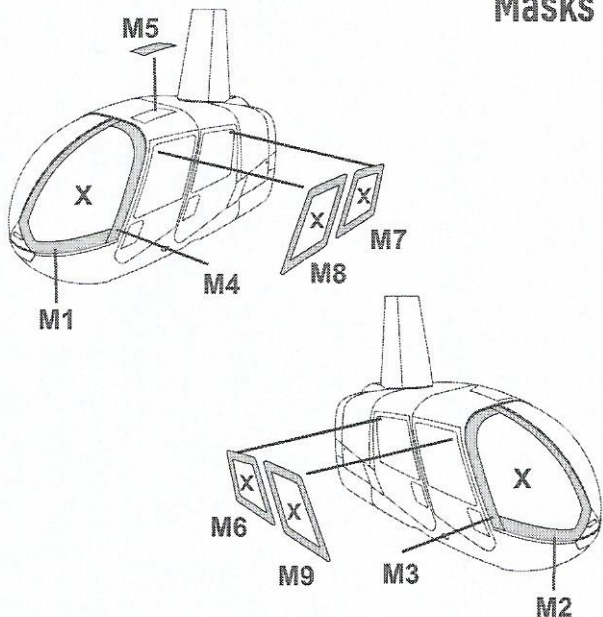

1:72

Robinson R-44 Astro / Raven

Masks