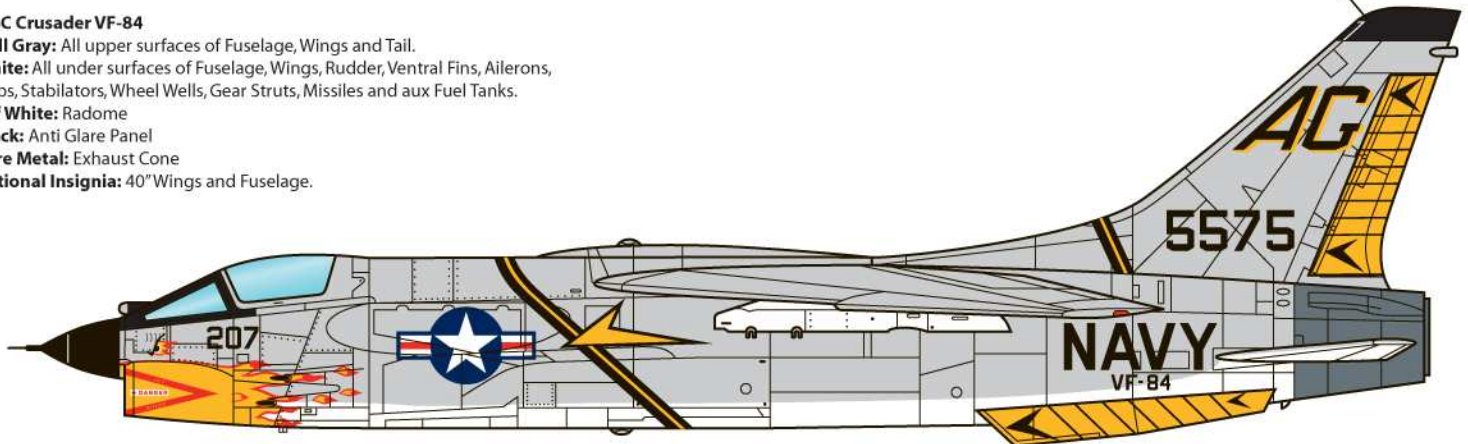

#### F-8C Crusader VF-84

**Gull Gray:** All upper surfaces of Fuselage, Wings and Tail.

**White:** All under surfaces of Fuselage, Wings, Rudder, Ventral Fins, Ailerons, Flaps, Stabilators, Wheel Wells, Gear Struts, Missiles and aux Fuel Tanks.

**Off White:** Radome

**Black:** Anti Glare Panel

**Bare Metal:** Exhaust Cone

**National Insignia:** 40° Wings and Fuselage.

#### F-8E Crusader VF-24

**Gull Gray:** All upper surfaces of Fuselage, Wings and Tail.

**White:** All under surfaces of Fuselage, Wings, Rudder, Ventral Fins, Ailerons, Flaps, Stabilators, Wheel Wells, Gear Struts, Missiles and aux Fuel Tanks.