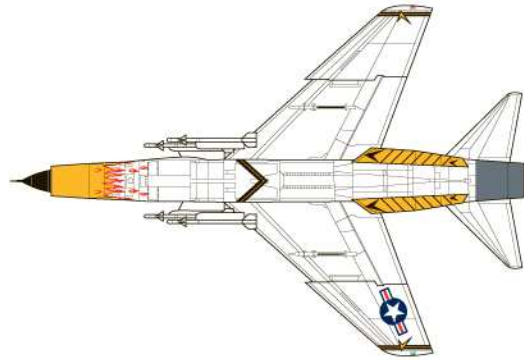

#### F-8C Crusader VF-84

**Gull Gray:** All upper surfaces of Fuselage, Wings and Tail.

**White:** All under surfaces of Fuselage, Wings, Rudder, Ventral Fins, Ailerons, Flaps, Stabilators, Wheel Wells, Gear Struts, Missiles and aux Fuel Tanks.

**Off White:** Radome

**Black:** Anti Glare Panel

**Bare Metal:** Exhaust Cone

**National Insignia:** 40° Wings and Fuselage.