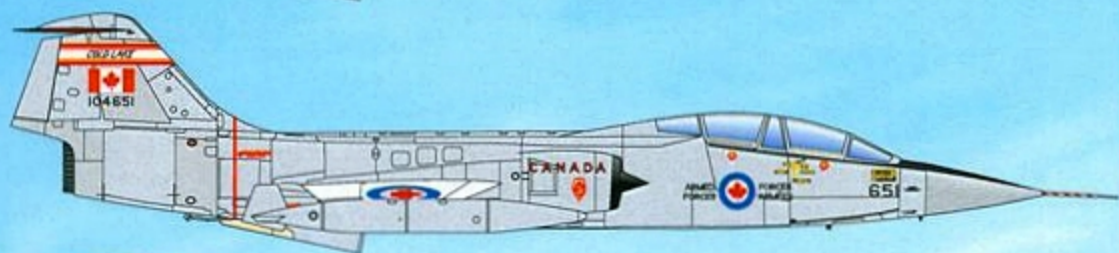

CAF CF-104 STARFIGHTER GREEN & METAL SCHEMES

DECAL SET #72.57

High Quality Model Decal Set

1/48 SCALE

**Leading
Edge** MODELS

Decals provided for two aircraft. Options for one metal finish and one overall green paint finish in late markings.