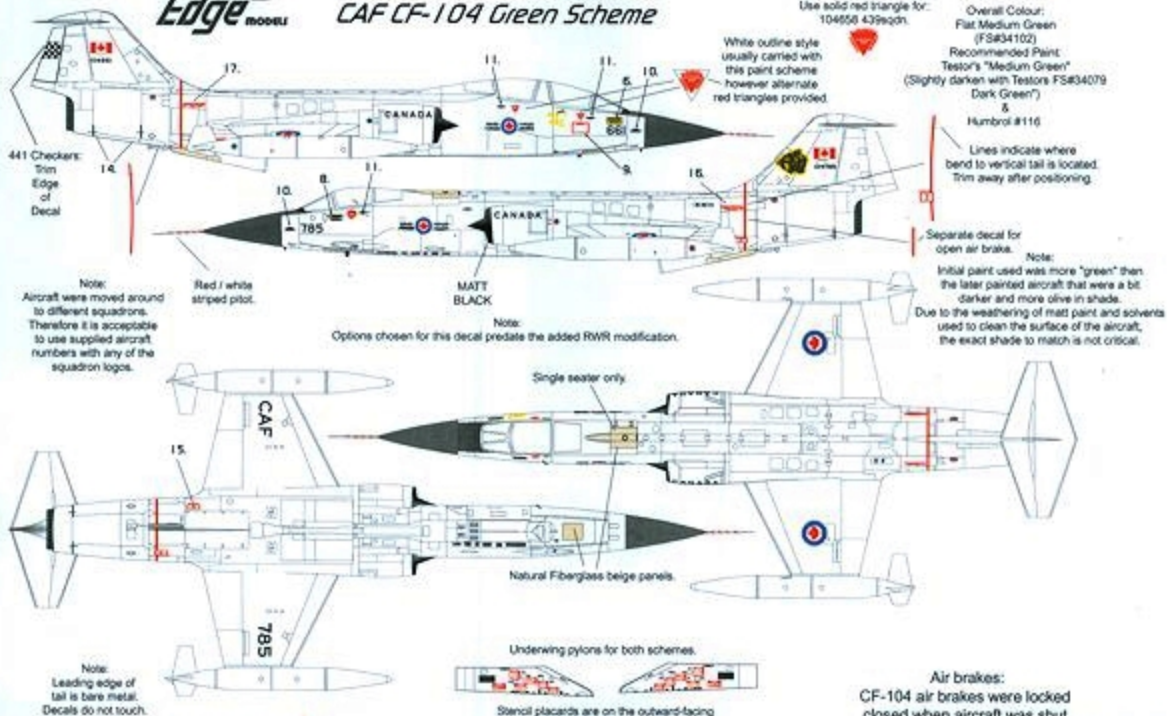

CAF CF-104 STARFIGHTER GREEN & METAL SCHEMES

DECAL SET #72.57

High Quality Model Decal Set

1/48 SCALE

**Leading
Edge** MODELS

Decals provided for two aircraft. Options for one metal finish and one overall green paint finish in late markings.

NATURAL
METAL

MEDIUM GREEN
FS #34102

FIBERGLASS
FS #31140

MATT
BLACK

CAF CF-104 Late Natural Metal Scheme