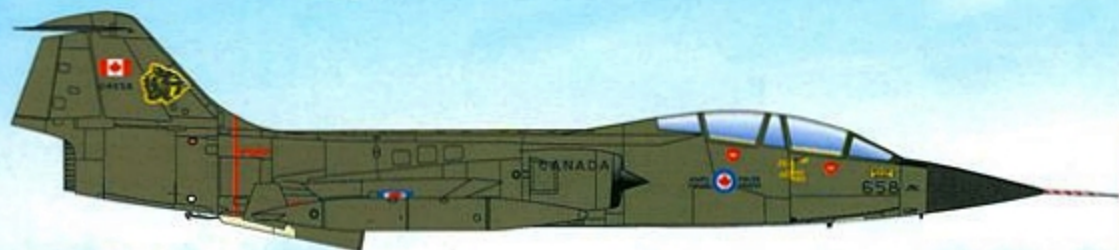

CAF CF-104 STARFIGHTER GREEN & METAL SCHEMES

DECAL SET #72.57

High Quality Model Decal Set

1/48 SCALE

**Leading
Edge** MODELS

Decals provided for two aircraft. Options for one metal finish and one overall green paint finish in late markings.