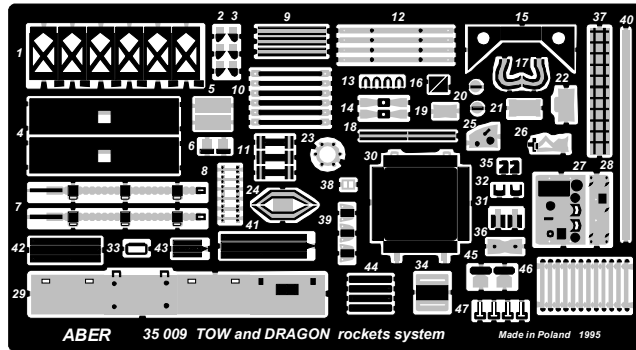

TOW and DRAGON missile systems

Wyrzutnia pocisków
TOW i DRAGON

1/35 scale update for Dragon model

ABER®

35 009

WWW.ABER.NET.PL

Made in Poland © 1995

WARNING