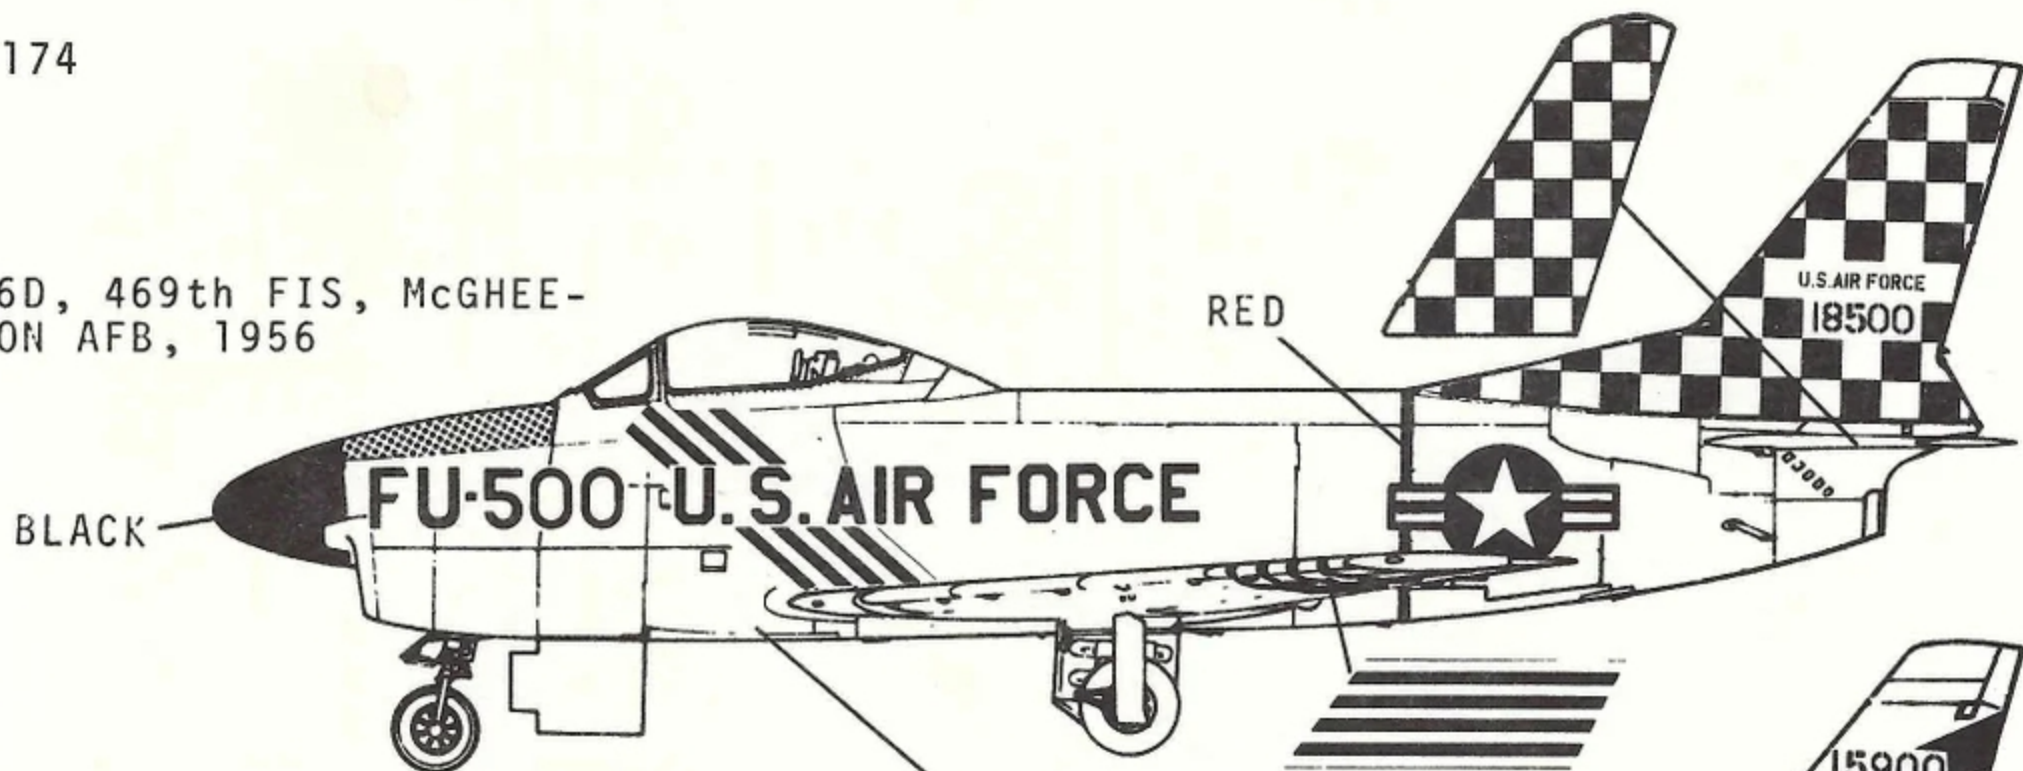

48-174

F-86D, 469th FIS, McGHEE-TYSON AFB, 1956

BLACK

RED

FU-500 U.S. AIR FORCE

U.S. AIR FORCE
18500

NATURAL METAL

F-86D, 94th FIS, MARCH AFB, 1955

BLACK

RED

FU-900 U.S. AIR FORCE

15900

PAINT WHITE

PAINT BLUE FS 15050

F-86D SABRE DOGS

INFORMATION:
SQUADRON/SIGNAL
"F-86D SABRE IN COLOR"
BY LARRY DAVIS