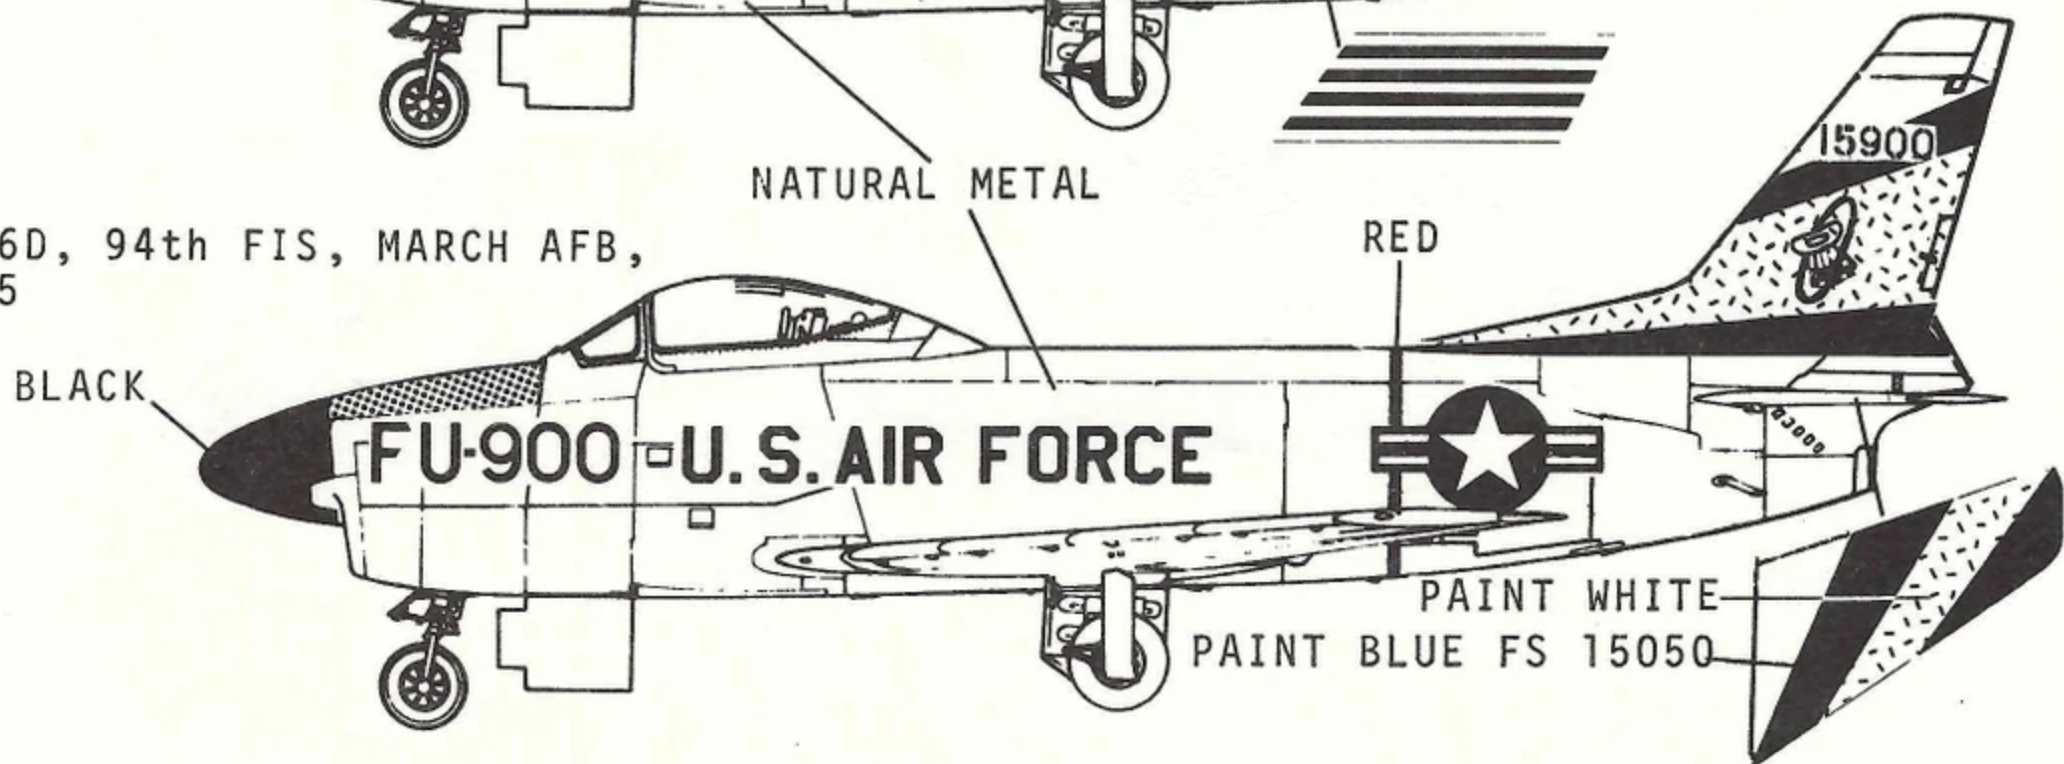

48-174

F-86D, 469th FIS, McGHEE-TYSON AFB, 1956

BLACK

RED

FU-500 U.S. AIR FORCE

U.S. AIR FORCE
18500

NATURAL METAL

F-86D, 94th FIS, MARCH AFB, 1955

BLACK

RED

FU-900 U.S. AIR FORCE

15900

PAINT WHITE

PAINT BLUE FS 15050

F-86D SABRE DOGS

INFORMATION:
SQUADRON/SIGNAL
"F-86D SABRE IN COLOR"
BY LARRY DAVIS