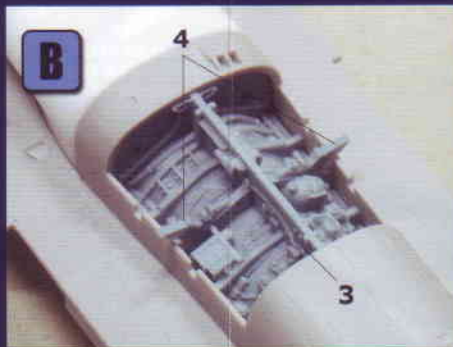

Wolfpack

www.wolfpack-d.com

Mitsubishi F-2A/B Update set for Hasegawa 1/72

WP72030

**1/72
Scale**

*Total : 8 resin parts and 3 metal parts

Photo by Andreas Zeitler

(A) Intake