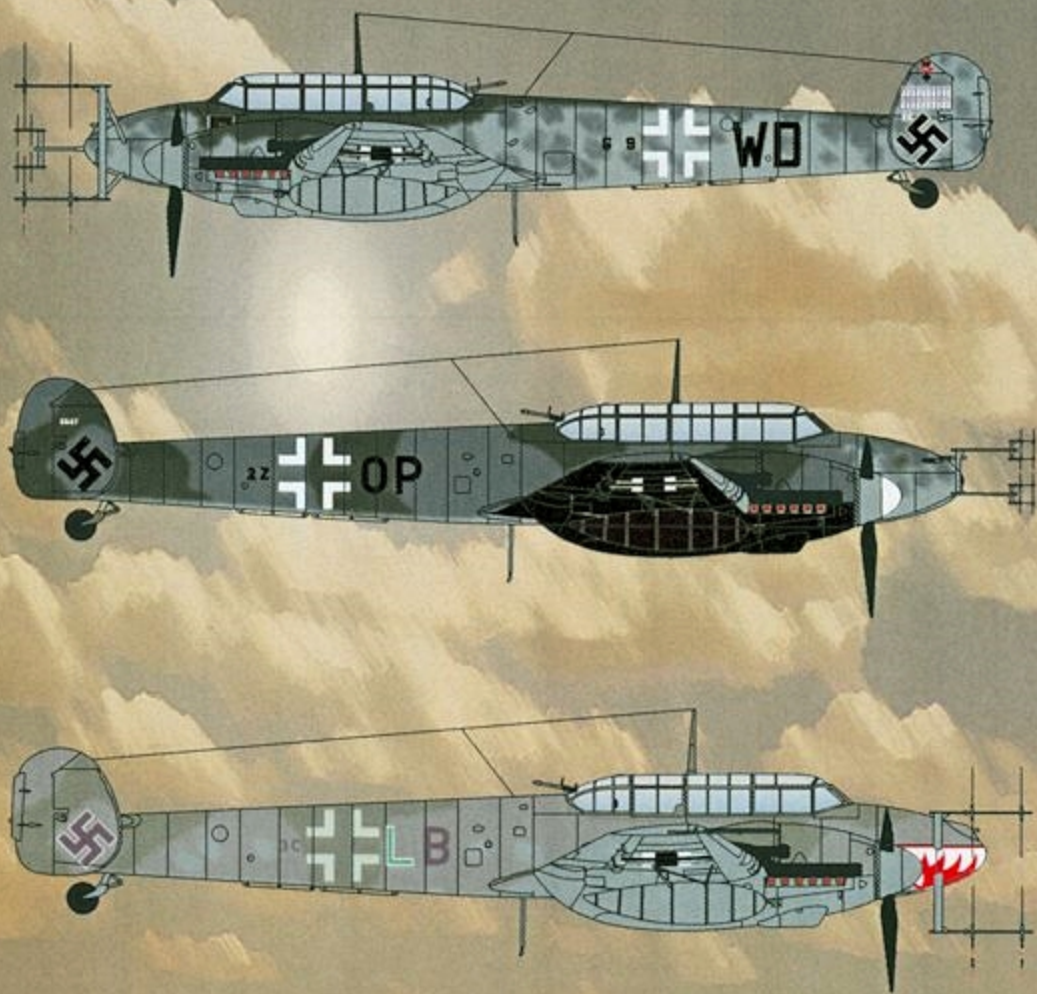

PRODUCTS

AeroMaster™

Nocturnal Birds of Prey Part 1

BEST SELLERS

Suggested Kit: Monogram Pro Modeler Bf110G

Part I
Nocturnal Birds of Prey

NOTE

While researching these two sheets, we found that there were no regulations outlining the color demarcation for the lower wings on 110G using the 76/22 combination. Some sources indicate only the outboard wing panel and nacelle were Black. Others say the complete bottom wing was Black. We were able to find two photos that clearly show that the complete bottom wing was Black. These are found in Model Art #480, Luftwaffe Night Fighters pages 41 and 159, therefore we suggest this scheme on our two Bf 110G Night Fighter sheets. If you can provide solid information about our conclusion being wrong, we would like to hear from you (via post) to correct future reprints.