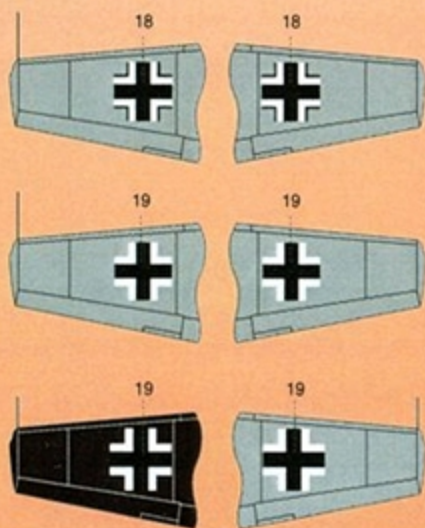

PRODUCTS

AeroMaster™

Nocturnal Birds of Prey Part 1

BEST SELLERS

Suggested Kit: Monogram Pro Modeler Bf110G

Part I
Nocturnal Birds of Prey

NOTE

While researching these two sheets, we found that there were no regulations outlining the color demarcation for the lower wings on 110G using the 76/22 combination. Some sources indicate only the outboard wing panel and nacelle were Black. Others say the complete bottom wing was Black. We were able to find two photos that clearly show that the complete bottom wing was Black. These are found in Model Art #480, Luftwaffe Night Fighters pages 41 and 159, therefore we suggest this scheme on our two Bf 110G Night Fighter sheets. If you can provide solid information about our conclusion being wrong, we would like to hear from you (via post) to correct future reprints.