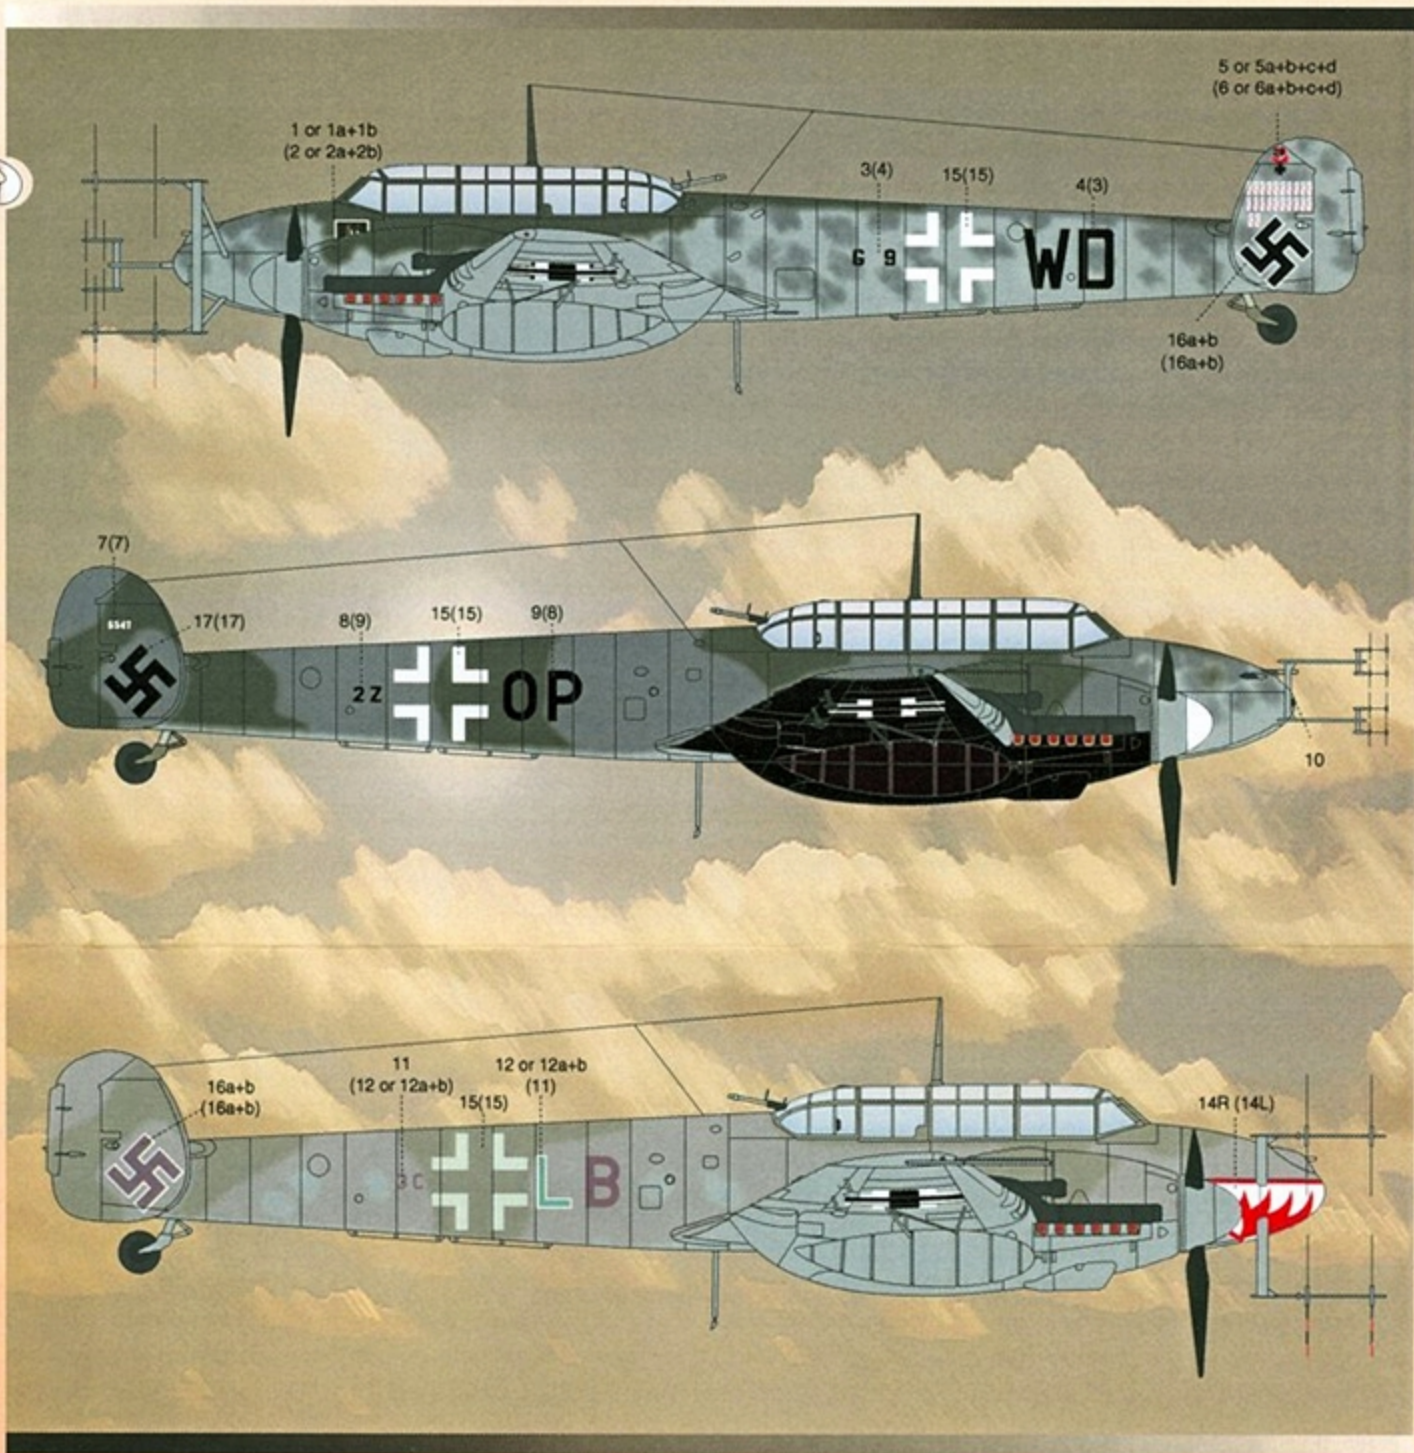

PRODUCTS

AeroMaster™

Nocturnal Birds of Prey Part 1

BEST SELLERS

Suggested Kit: Monogram Pro Modeler Bf110G

Part I
Nocturnal Birds of Prey

NOTE

While researching these two sheets, we found that there were no regulations outlining the color demarcation for the lower wings on 110G using the 76/22 combination. Some sources indicate only the outboard wing panel and nacelle were Black. Others say the complete bottom wing was Black. We were able to find two photos that clearly show that the complete bottom wing was Black. These are found in Model Art #480, Luftwaffe Night Fighters pages 41 and 159, therefore we suggest this scheme on our two Bf 110G Night Fighter sheets. If you can provide solid information about our conclusion being wrong, we would like to hear from you (via post) to correct future reprints.