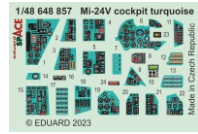

648 857 Mi-24V cockpit turquoise

for Eduard/Zvezda kit - pro stavebnici Eduard/Zvezda

1/48 scale

COLOURS

GSI Creos (GUNZE)					
AQUEOUS	Mr.COLOR				
H 2	C 2	BLACK	H 51	C 11	LIGHT GULL GRAY
H 3	C 3	RED	H 85	C 45	SAIL COLOR
H 4	C 4	YELLOW	H305	C305	GRAY
H 8	C 8	SILVER	H316	C316	WHITE
H 12	C 33	FLAT BLACK	H337	C337	GRAYISH BLUE
H 45	C323	LIGHT BLUE			
H 47	C 41	RED BROWN			