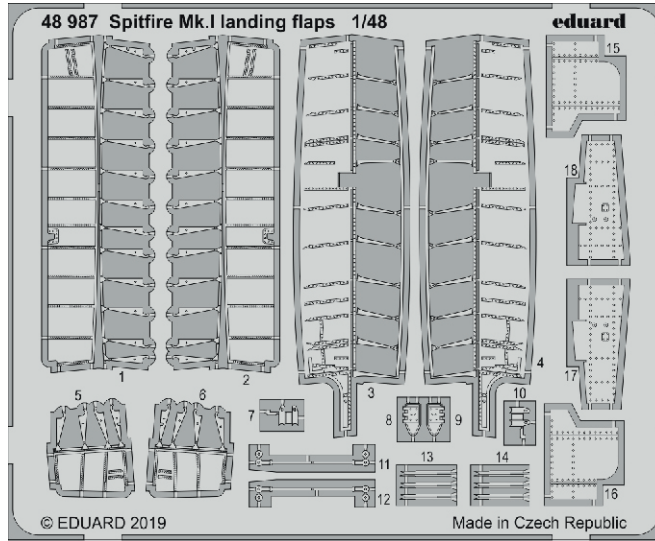

Related products: 48 987 Spitfire Mk.I landing flaps 1/48

Related products: 648 455 Spitfire Mk.I wheels 1/48

BRASSIN

BRASSIN

Related products: 648 456 Spitfire Mk.I exhaust stacks 1/48

BRASSIN

BRASSIN

BEST ~~BRASS~~ RESIN AROUND!