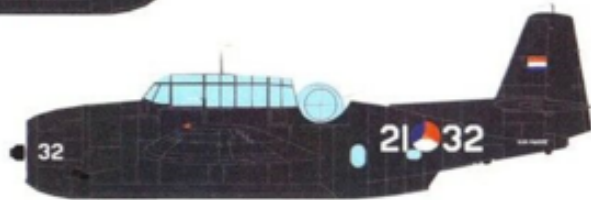

Grumman TBM-3E Avenger

Royal Netherlands Navy TBM-3E Avenger U-20, 2 Squadron. Aircraft is overall Gloss Sea Blue. Propellor hub is Red.

Royal Netherlands Navy TBM-3E Avenger U-32, 1 Squadron. Aircraft is overall Gloss Sea Blue. Propellor hub is White.

Royal Netherlands Navy TBM-3E Avenger 071 V, 4 Squadron. Aircraft is overall Gloss Sea Blue. Propellor hub is Blue.

Grumman TBM-3E Avenger

Royal Netherlands Navy TBM-3E Avenger 074 H, 1 Squadron. Aircraft is overall Gloss Sea Blue. Propellor hub is White.

Trumpeter 1/32 TBM-3E by Niels Dol