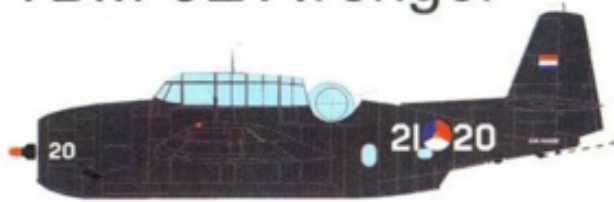

Grumman TBM-3E Avenger

Royal Netherlands Navy TBM-3E Avenger U-20, 2 Squadron. Aircraft is overall Gloss Sea Blue. Propellor hub is Red.

Royal Netherlands Navy TBM-3E Avenger U-32, 1 Squadron. Aircraft is overall Gloss Sea Blue. Propellor hub is White.

Royal Netherlands Navy TBM-3E Avenger 071 V, 4 Squadron. Aircraft is overall Gloss Sea Blue. Propellor hub is Blue.

Grumman TBM-3E Avenger

Royal Netherlands Navy TBM-3E Avenger 074 H, 1 Squadron. Aircraft is overall Gloss Sea Blue. Propellor hub is White.