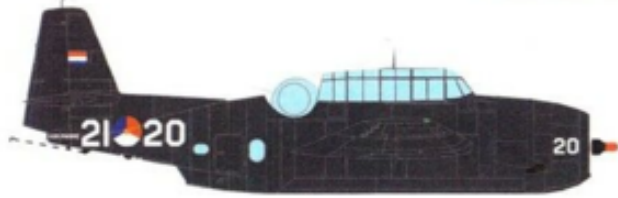

Grumman TBM-3E Avenger

Royal Netherlands Navy TBM-3E Avenger U-20, 2 Squadron. Aircraft is overall Gloss Sea Blue. Propellor hub is Red.

Royal Netherlands Navy TBM-3E Avenger U-32, 1 Squadron. Aircraft is overall Gloss Sea Blue. Propellor hub is White.

Royal Netherlands Navy TBM-3E Avenger 071 V, 4 Squadron. Aircraft is overall Gloss Sea Blue. Propellor hub is Blue.

Grumman TBM-3E Avenger

Royal Netherlands Navy TBM-3E Avenger 074 H, 1 Squadron. Aircraft is overall Gloss Sea Blue. Propellor hub is White.