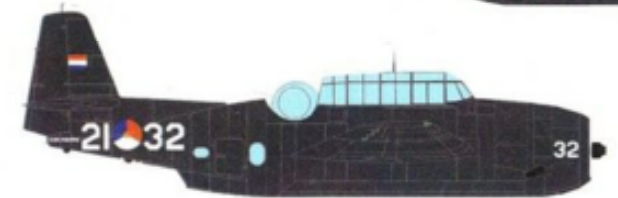

Grumman TBM-3E Avenger

Royal Netherlands Navy TBM-3E Avenger U-20, 2 Squadron. Aircraft is overall Gloss Sea Blue. Propellor hub is Red.

Royal Netherlands Navy TBM-3E Avenger U-32, 1 Squadron. Aircraft is overall Gloss Sea Blue. Propellor hub is White.

Royal Netherlands Navy TBM-3E Avenger 071 V, 4 Squadron. Aircraft is overall Gloss Sea Blue. Propellor hub is Blue.

Grumman TBM-3E Avenger

Royal Netherlands Navy TBM-3E Avenger 074 H, 1 Squadron. Aircraft is overall Gloss Sea Blue. Propellor hub is White.