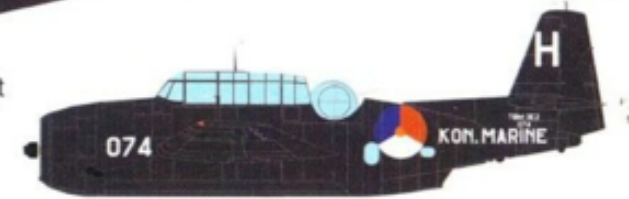

Grumman TBM-3E Avenger

Royal Netherlands Navy TBM-3E Avenger U-20, 2 Squadron. Aircraft is overall Gloss Sea Blue. Propellor hub is Red.

Royal Netherlands Navy TBM-3E Avenger U-32, 1 Squadron. Aircraft is overall Gloss Sea Blue. Propellor hub is White.

Royal Netherlands Navy TBM-3E Avenger 071 V, 4 Squadron. Aircraft is overall Gloss Sea Blue. Propellor hub is Blue.

Grumman TBM-3E Avenger

Royal Netherlands Navy TBM-3E Avenger 074 H, 1 Squadron. Aircraft is overall Gloss Sea Blue. Propellor hub is White.