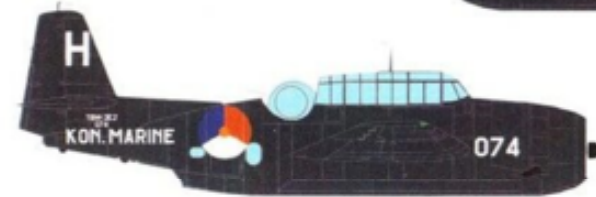

Grumman TBM-3E Avenger

Royal Netherlands Navy TBM-3E Avenger U-20, 2 Squadron. Aircraft is overall Gloss Sea Blue. Propellor hub is Red.

Royal Netherlands Navy TBM-3E Avenger U-32, 1 Squadron. Aircraft is overall Gloss Sea Blue. Propellor hub is White.

Royal Netherlands Navy TBM-3E Avenger 071 V, 4 Squadron. Aircraft is overall Gloss Sea Blue. Propellor hub is Blue.

Grumman TBM-3E Avenger

Royal Netherlands Navy TBM-3E Avenger 074 H, 1 Squadron. Aircraft is overall Gloss Sea Blue. Propellor hub is White.