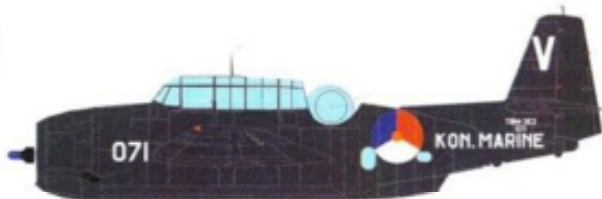

Grumman TBM-3E Avenger

Royal Netherlands Navy TBM-3E Avenger U-20, 2 Squadron. Aircraft is overall Gloss Sea Blue. Propellor hub is Red.

Royal Netherlands Navy TBM-3E Avenger U-32, 1 Squadron. Aircraft is overall Gloss Sea Blue. Propellor hub is White.

Royal Netherlands Navy TBM-3E Avenger 071 V, 4 Squadron. Aircraft is overall Gloss Sea Blue. Propellor hub is Blue.

Grumman TBM-3E Avenger

Royal Netherlands Navy TBM-3E Avenger 074 H, 1 Squadron. Aircraft is overall Gloss Sea Blue. Propellor hub is White.