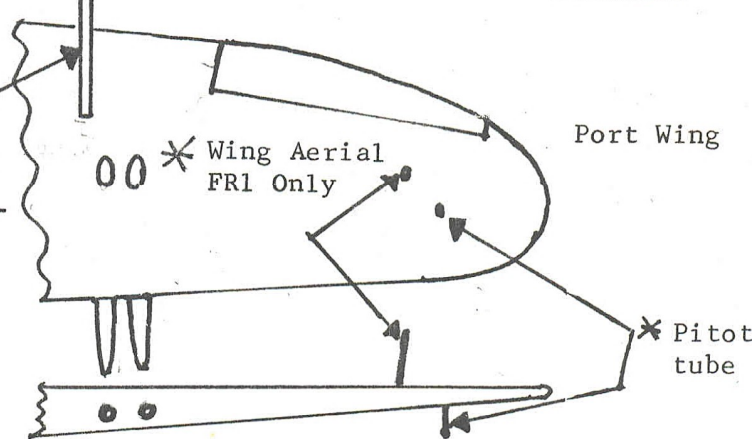

C SCALE

R PHENLEYV J HENLEY

**43 Beaconhill Drive
WORCESTER**

AC.6. FIREFLY T 1/2 - FRI
SEA FURY - 20

Registered in England
No. 2427897
VAT Reg. No. 349 2184 42

* Denotes supplied parts

Recommended Kit:-
Frog/Novo
Firefly MK1

When fitting seat deck bulkhead units, modify existing lugs on kits

Vac Form
Cockpit cover

SEA FURY T20

Recommended Kit:-
Frog/Novo
Seafury FB1