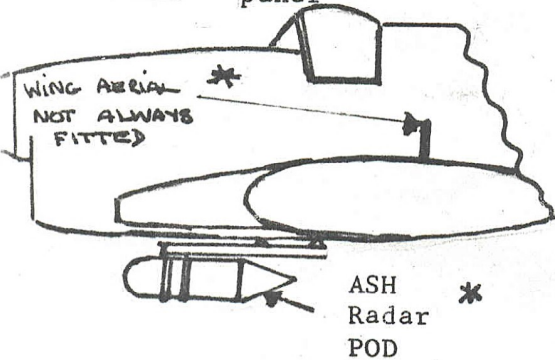

Firefly FRI

Recommended Adhesives:- Super Glue
Types or Epoxy Resin.

To obtain better covering of colour, it is advisable to prime all metal parts.

It is recommended that photographs be consulted as parts provided are not always fitted.