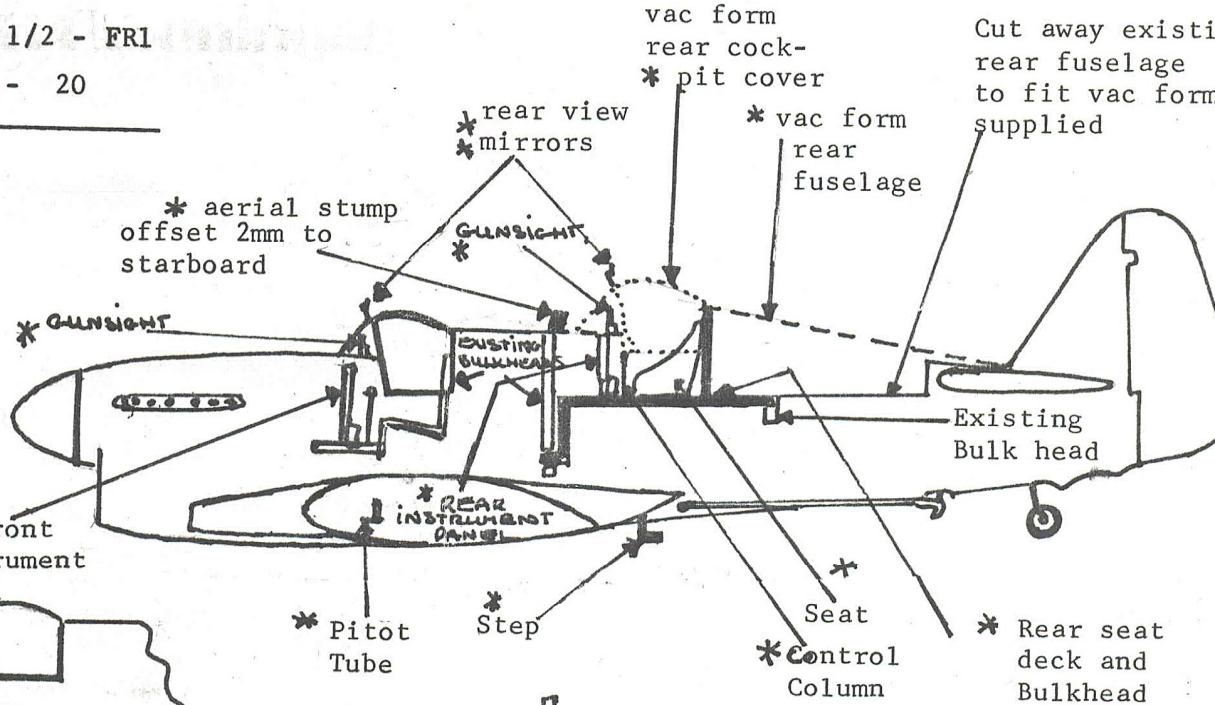

C SCALE

R PHENLEYV J HENLEY

**43 Beaconhill Drive
WORCESTER**

AC.6. FIREFLY T 1/2 - FRI
SEA FURY - 20

Registered in England
No. 2427897
VAT Reg. No. 349 2184 42

* Denotes supplied parts

Recommended Kit:-
Frog/Novo
Firefly MK1

When fitting seat deck bulkhead units, modify existing lugs on kits

Vac Form
Cockpit cover

SEA FURY T20

Recommended Kit:-
Frog/Novo
Seafury FB1