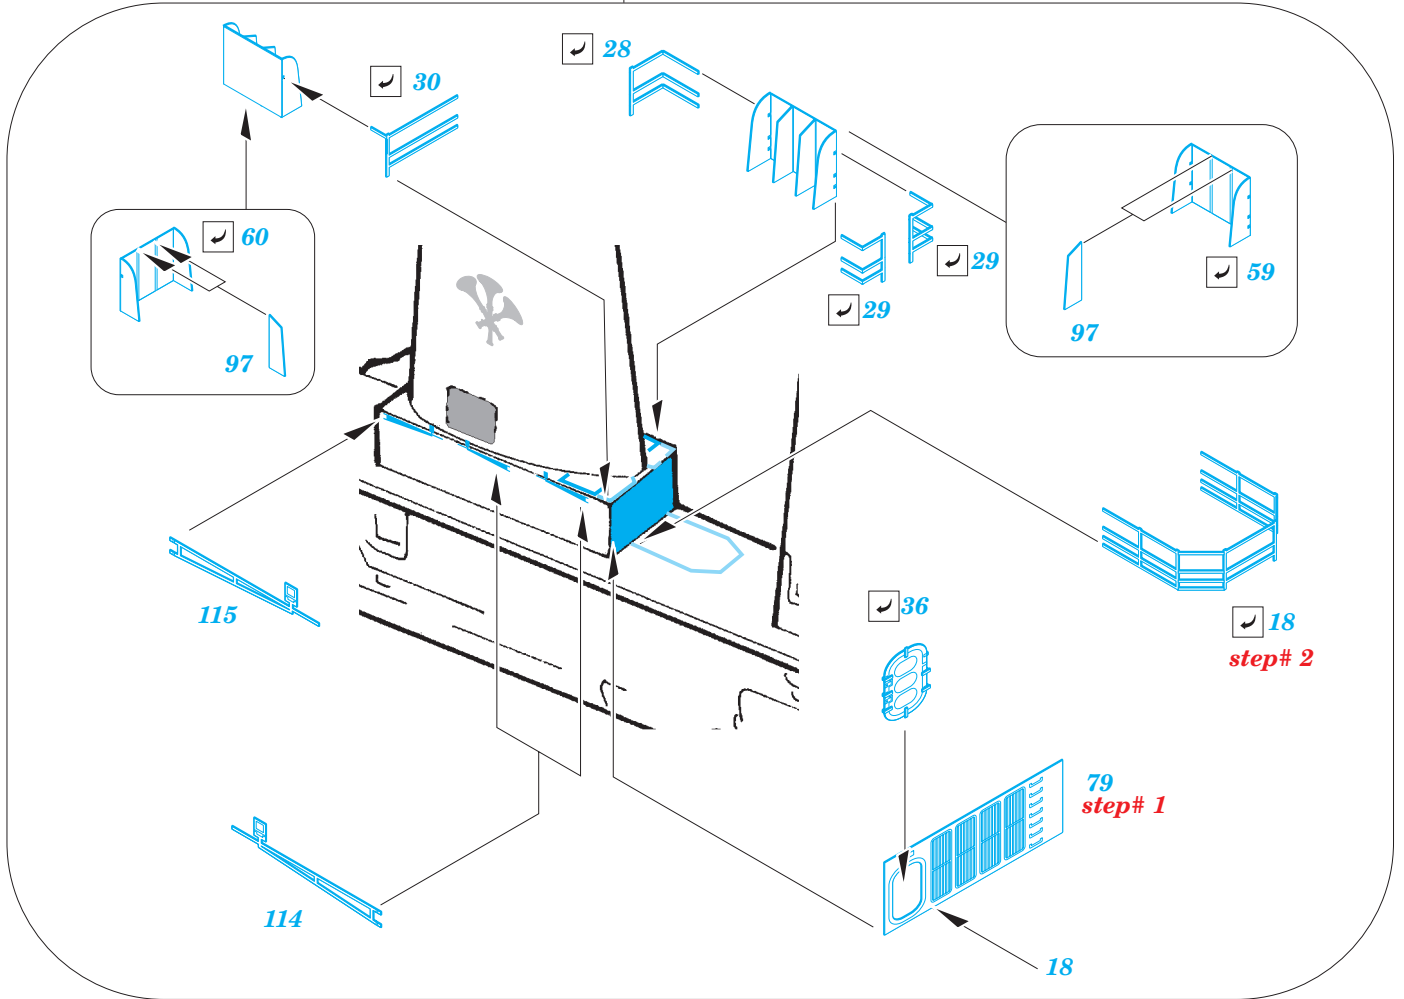

final assembly

47C, 48C

Related products: 53 137 HMS Illustrious flight deck 1/350