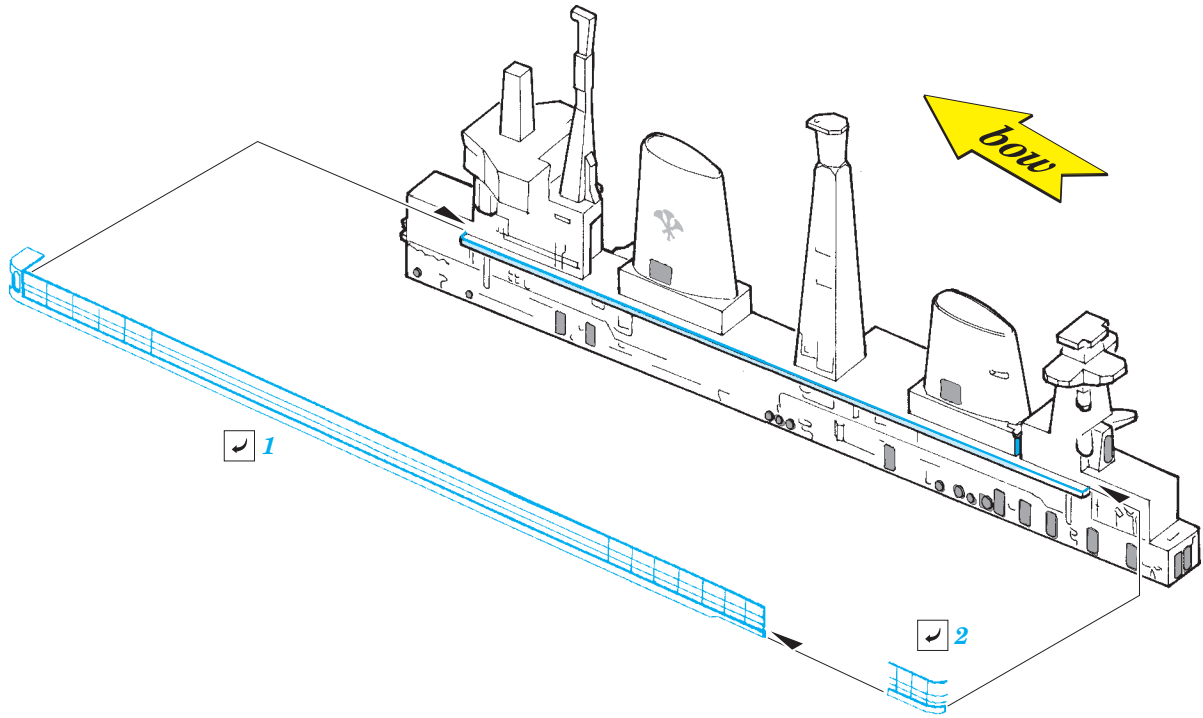

final assembly

47C, 48C

Related products: 53 137 HMS Illustrious flight deck 1/350