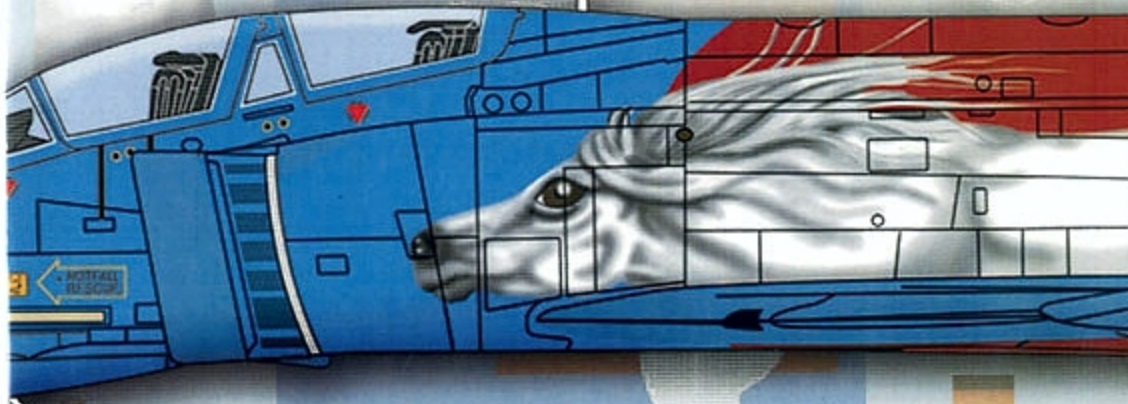

EP48268

EAGLE STRIKE

F-4E Phantom II

Larry Davis

Walk Around No. 13

1:48 Scale

F-4E Phantom II

West German Bundesluftwaffe F-4F
with complete figure of
a galloping horse

The West German Bundesluftwaffe commemorated the 35th anniversary of JG 72 by painting a galloping white horse on this F4-F in 1996.

Special paint color notes:

The colors are neither FS nor RAL. Unusual, one-of-a-kind paint schemes such as this were often created using nonmilitary colors.