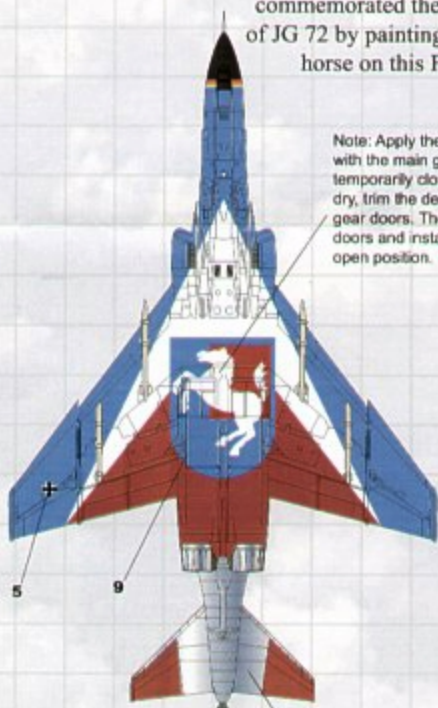

F-4E Phantom II

West German
Bundesluftwaffe F4-F
with complete figure
of a galloping horse

(Featured in Squadron/Signal book #5545, page 65.)

The West German Bundesluftwaffe commemorated the 35th anniversary of JG 72 by painting a galloping white horse on this F4-F in 1996.

Special paint color notes:

The colors are neither FS nor RAL. Unusual, one-of-a-kind paint schemes such as this were often created using nonmilitary colors.

Note: Apply the horse logo with the main gear doors temporarily closed. Once it is dry, trim the decal along the gear doors. Then remove the doors and install them in the open position.

German national colors

Natural metal finish

Squadron Products

1115 Crowley Drive
Carrollton, TX 75006-1312 U.S.A.

What decal set would you like to see?

Our goal is to provide high-quality, well-researched decals of unusual and interesting subjects. We value our customers' input, so if you have special suggestions or photographs of unusual subject matter that you would be willing to share, please contact us.