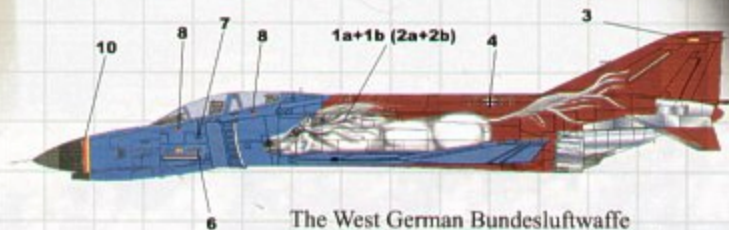

EP48268

EAGLE STRIKE

F-4E Phantom II

Larry Davis

Walk Around No. 13

1:48 Scale

F-4E Phantom II

West German Bundesluftwaffe F-4F
with complete figure of
a galloping horse

Squadron Products

1115 Crowley Drive
Carrollton, TX 75006-1312 U.S.A.

7 62812 48268 8

Made in Italy

F-4E Phantom II

West German
Bundesluftwaffe F4-F
with complete figure
of a galloping horse

(Featured in Squadron/Signal book #5545, page 65.)