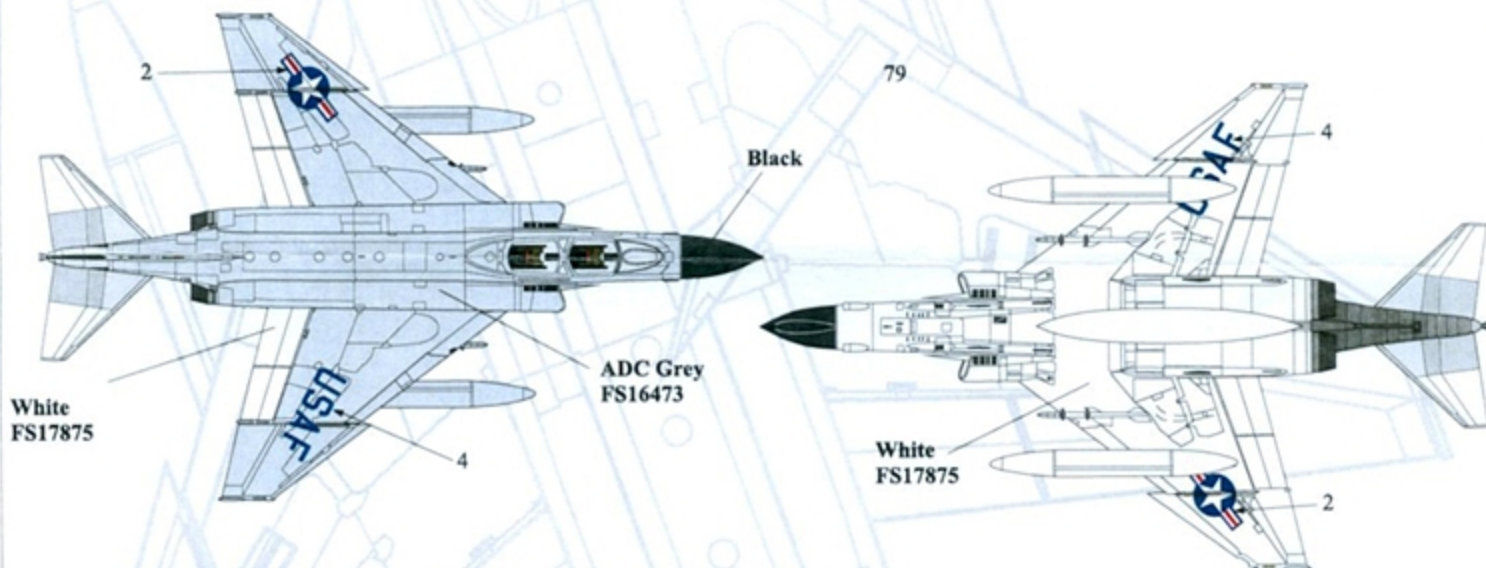

NOTE: Template uppersurface pattern for all F-4s - (with minor variations)

Europe 1
Replace With

30219	36081
34102	34079
34079	34102

NOTE: Non-Wrap Around undersurface: Grey FS36622

Xtracolor Paints:

Tan 30219	X102	Tan 34201	X119
Green 34102	X116	Green 34079	X110
Grey 36622	X140	Grey 36081	X129
ADC Grey 16473	X138	White 17875	X141

Xtracrylix Paints:

Tan 30219	XA1102	Tan 34201	Nil
Green 34102	XA1116	Green 34079	XA1110
Grey 36622	XA1140	Grey 36081	XA1129
ADC Grey 16473	XA1138	White 17875	XA1141