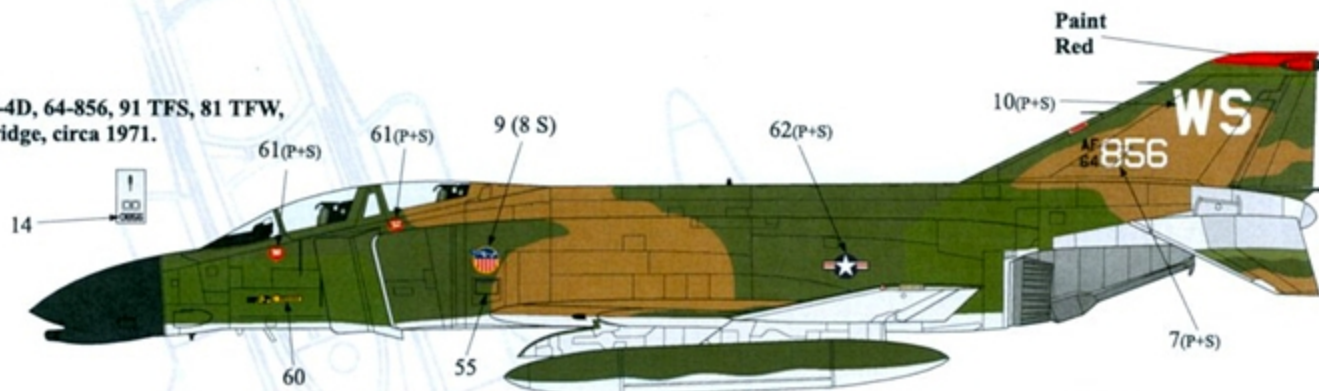

McDonnell F-4D, 66-261, 78 TFS, 81 TFW, RAF Bentwaters/Woodbridge, 1977, carried TJ codes, and the 48 TFW badges on transfer to 401 TFW, Torrejon, Spain.

X48063 TRADEDECAL

McDonnell F-4D, 64-856, 91 TFS, 81 TFW, RAF Woodbridge, circa 1971.