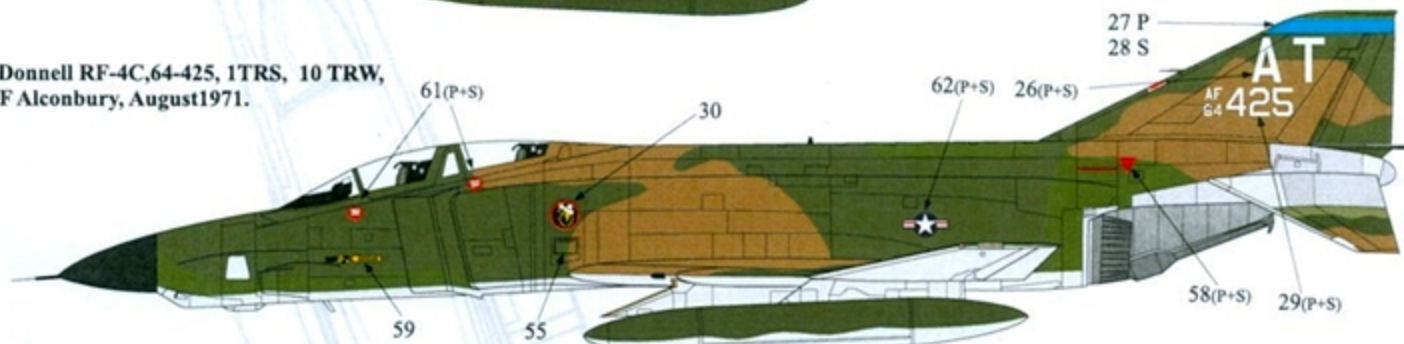

McDonnell RF-4C, 64-007, 30 TRS, 10 TRW, RAF Alconbury, pre-1971; later carried AR codes with this scheme.

McDonnell RF-4C, 65-381, 1 TRS, 10 TRW, RAF Alconbury, July 1985.

NOTE: Template uppersurface pattern for all F-4s - (with minor variations)