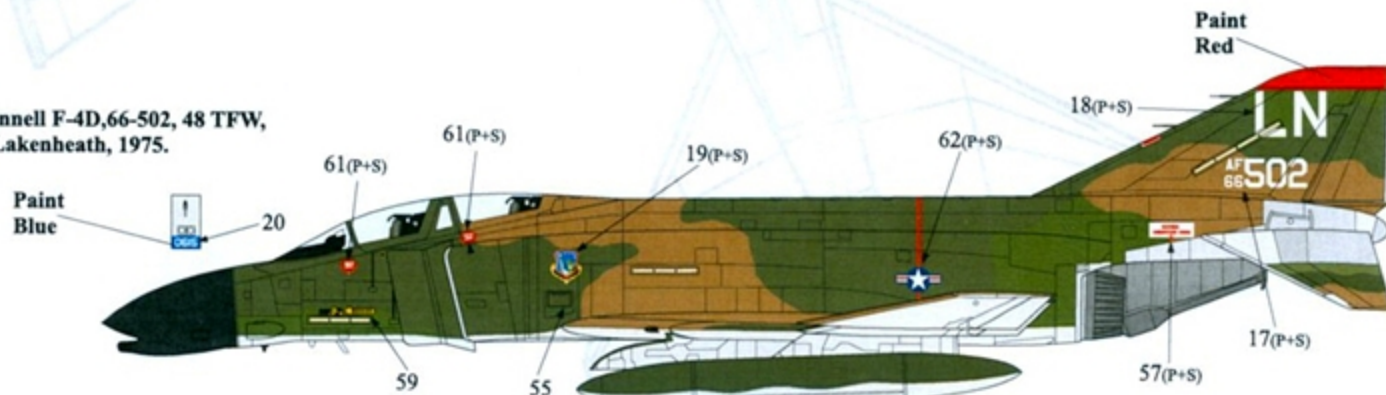

McDonnell F-4D, 66-502, 48 TFW, RAF Lakenheath, 1975.