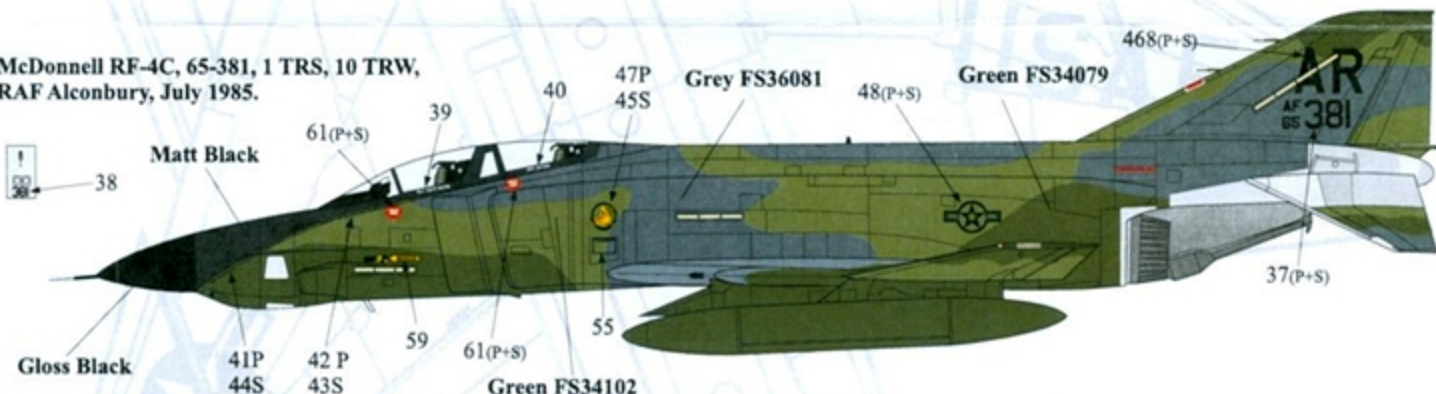

McDonnell RF-4C, 64-007, 30 TRS, 10 TRW, RAF Alconbury, pre-1971; later carried AR codes with this scheme.

McDonnell RF-4C, 65-381, 1 TRS, 10 TRW, RAF Alconbury, July 1985.

NOTE: Template uppersurface pattern for all F-4s - (with minor variations)