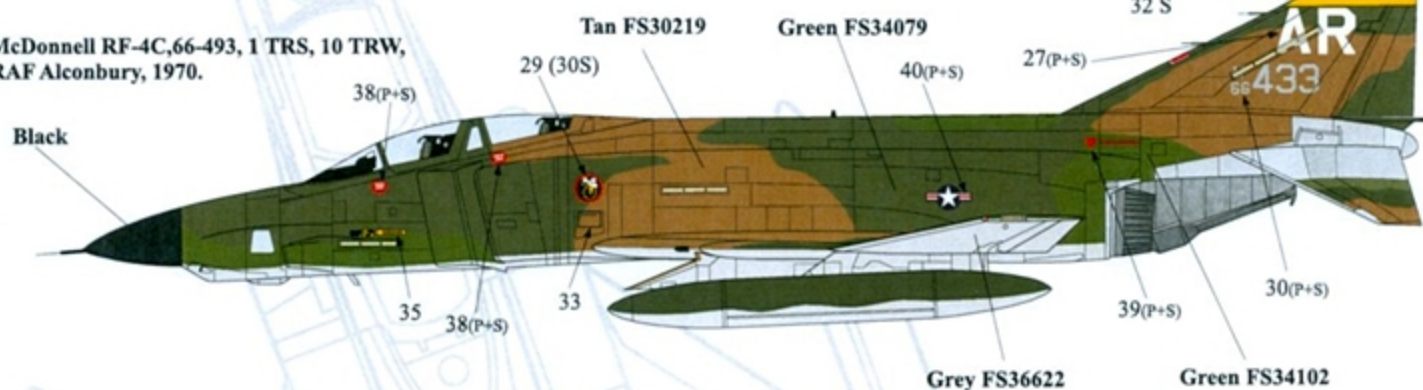

NOTE: Template uppersurface pattern for all F-4s - (with minor variations)

Europe 1
Replace With

30219	36081
34102	34079
34079	34102

NOTE: Non-Wrap Around undersurface: Grey FS36622

Xtracolor Paints:

Tan 30219	X102	Tan 34201	X119
Green 34102	X116	Green 34079	X110
Grey 36622	X140	Grey 36081	X129
ADC Grey 16473	X138	White 17875	X141

Xtracrylix Paints:

Tan 30219	XA1102	Tan 34201	Nil
Green 34102	XA1116	Green 34079	XA1110
Grey 36622	XA1140	Grey 36081	XA1129
ADC Grey 16473	XA1138	White 17875	XA1141