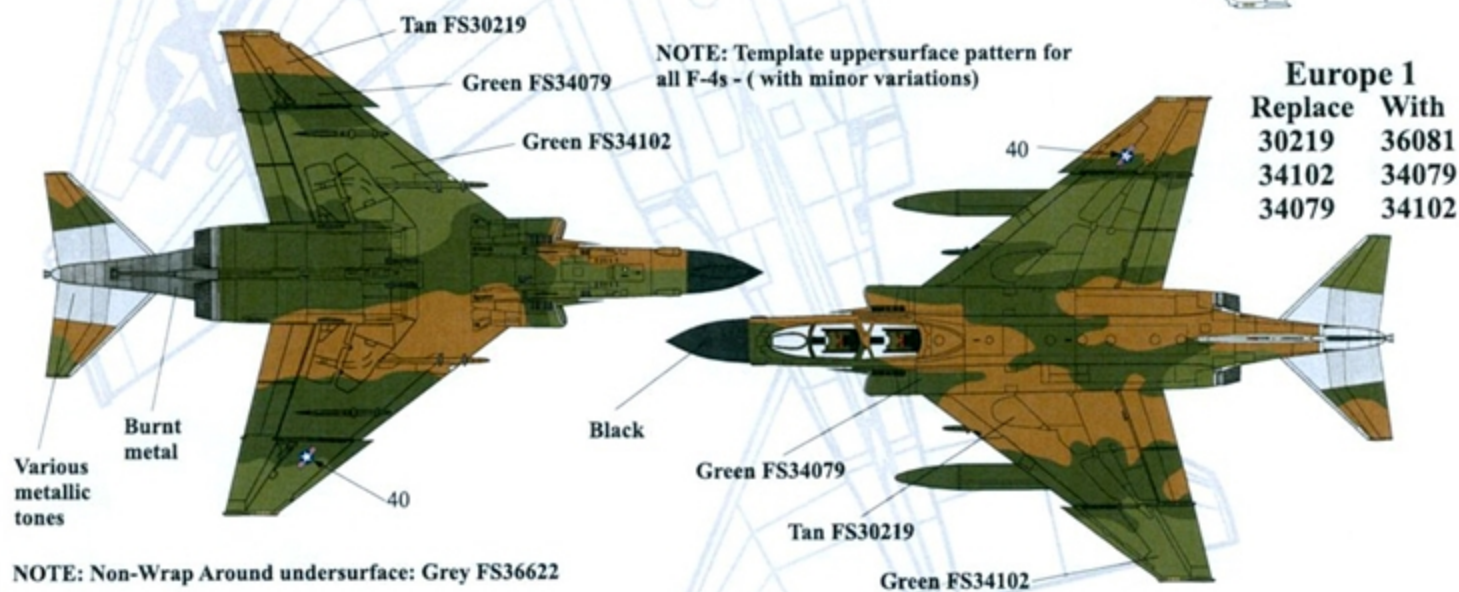

NOTE: Template uppersurface pattern for all F-4s - (with minor variations)

Europe 1
Replace With

30219	36081
34102	34079
34079	34102

NOTE: Non-Wrap Around undersurface: Grey FS36622

Xtracolor Paints:

Tan 30219	X102	Tan 34201	X119
Green 34102	X116	Green 34079	X110
Grey 36622	X140	Grey 36081	X129
ADC Grey 16473	X138	White 17875	X141

Xtracrylix Paints:

Tan 30219	XA1102	Tan 34201	Nil
Green 34102	XA1116	Green 34079	XA1110
Grey 36622	XA1140	Grey 36081	XA1129
ADC Grey 16473	XA1138	White 17875	XA1141