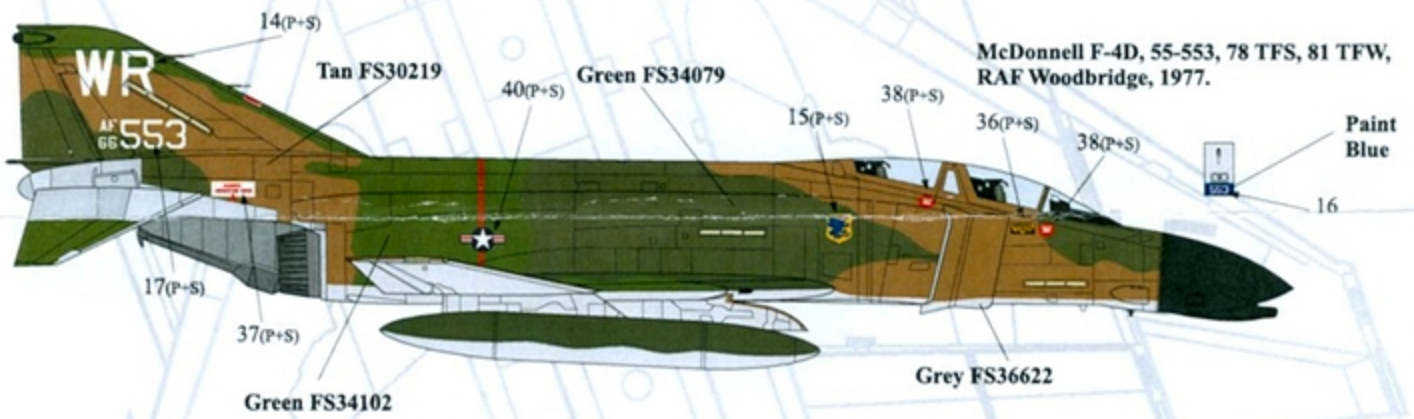

McDonnell F-4D, 64-0864, 81 TFW,
RAF Woodbridge, 1966.