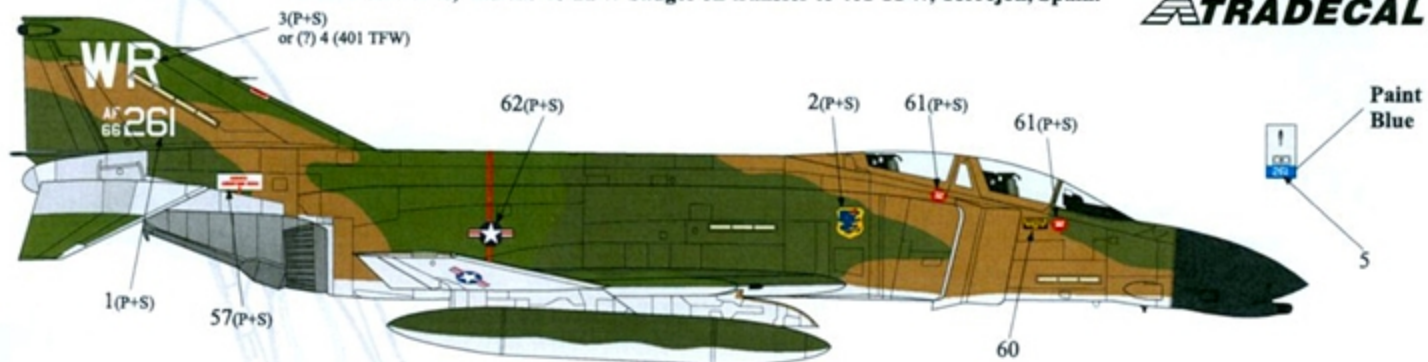

McDonnell F-4D, 66-261, 78 TFS, 81 TFW, RAF Bentwaters/Woodbridge, 1977, carried TJ codes, and the 48 TFW badges on transfer to 401 TFW, Torrejon, Spain.

X48063 TRADEDECAL

McDonnell F-4D, 64-856, 91 TFS, 81 TFW, RAF Woodbridge, circa 1971.