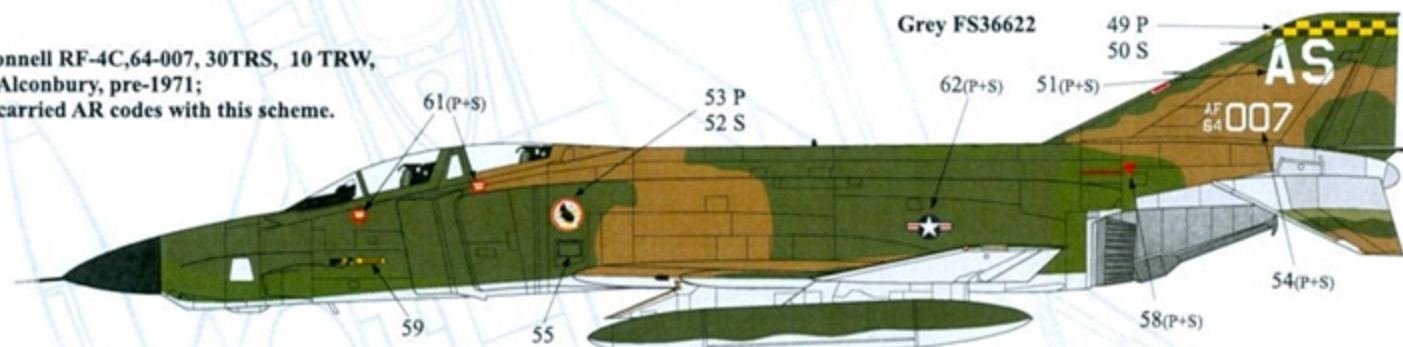

McDonnell RF-4C, 64-007, 30 TRS, 10 TRW, RAF Alconbury, pre-1971; later carried AR codes with this scheme.

McDonnell RF-4C, 65-381, 1 TRS, 10 TRW, RAF Alconbury, July 1985.

NOTE: Template uppersurface pattern for all F-4s - (with minor variations)