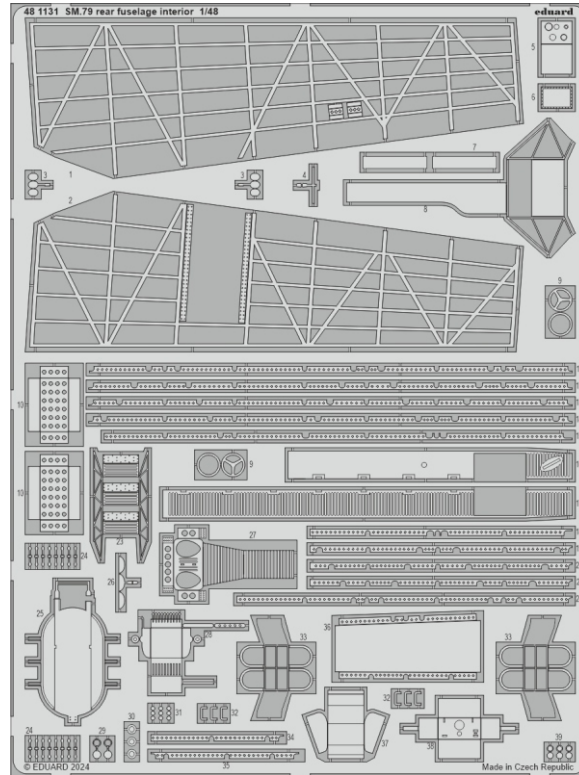

**Related products: 48 1131 SM.79 rear fuselage interior 1/48**

**Related products: 48 1130 SM.79 undercarriage 1/48**