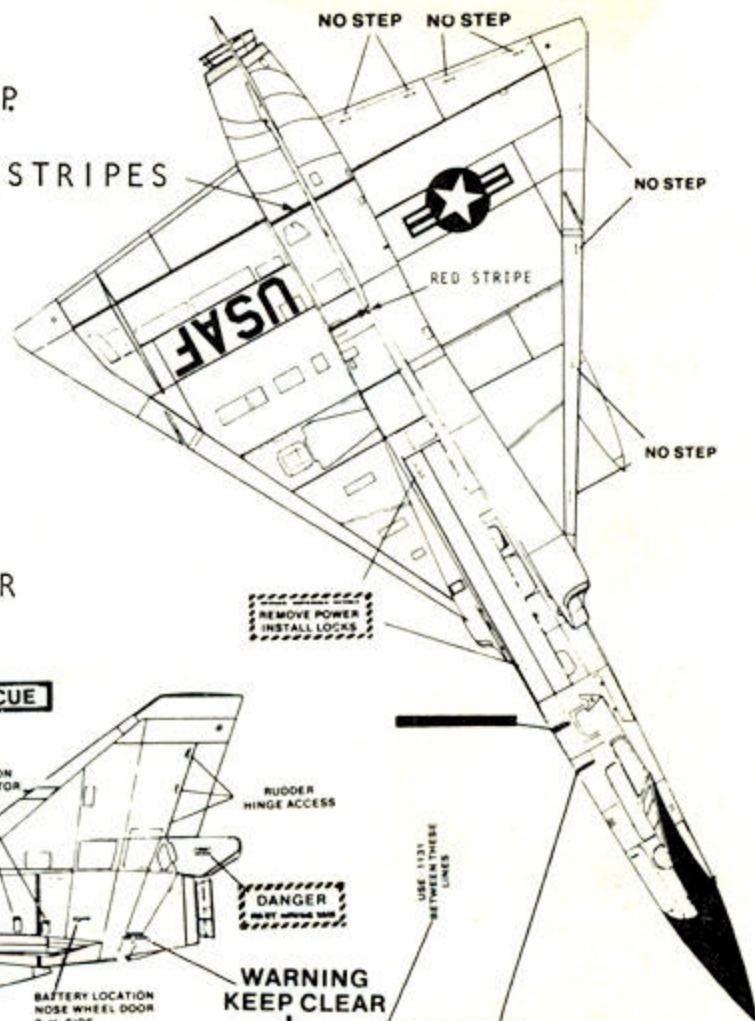

48-199

F-106A 84th F.I.S.
AEROSPACE DEFENCE COMMAND
BADGE ON OPPOSITE SIDE

F-106A
CALIFORNIA A.N.G.

PAINT FIN WHITE
PAINT RED

PAINT RED

YOU CAN FIND EXTRA USAF & U.S. AIR FORCE LETTERING ON THESE SHEETS. •
72-188- BLUE U.S. AIR FORCE
72-189- BLUE USAF

COCKPIT GLASS TRIM

BARE METAL

LEADING EDGES OF INTAKES, TRAILING EDGES OF
DIVE BRAKES, EXHAUST RING AND BURNER CONE,
GEAR STRUTS AND WHEEL CENTERS.

RED

TURBINE WARNING STRIPES

NATIONAL INSIGNIAS

30" ON FUSELAGE, 40" ON UPPER PORT AND LOWER
STARBOARD WINGS

PAINT RED STRIPES

MARKINGS COMMON TO ALL VERSIONS