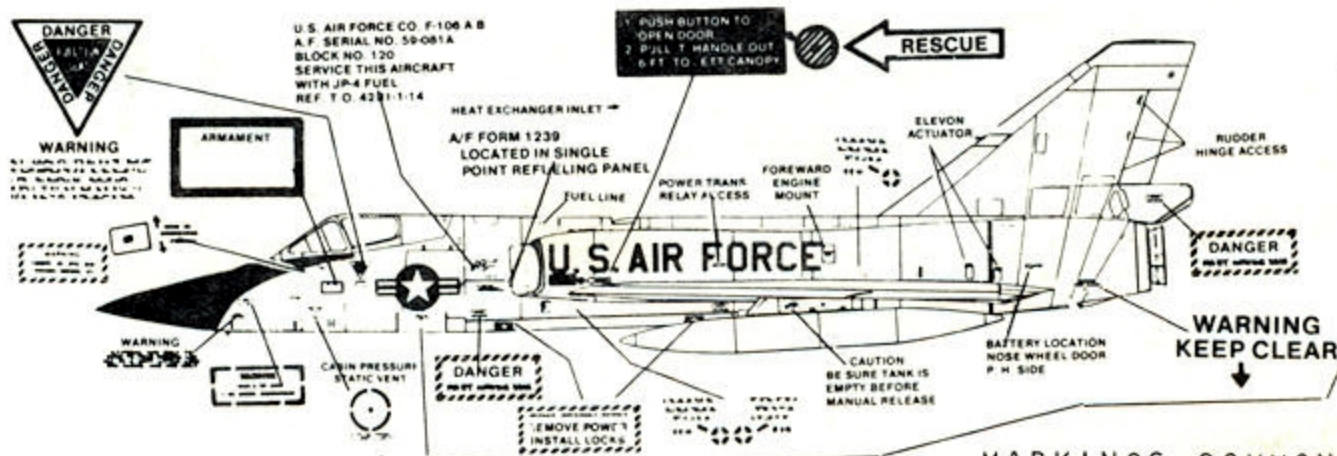

48-199

F-106A 84th F.I.S.
AEROSPACE DEFENCE COMMAND
BADGE ON OPPOSITE SIDE

F-106A
CALIFORNIA A.N.G.

PAINT FIN WHITE
PAINT RED

PAINT RED

YOU CAN FIND EXTRA USAF & U.S. AIR FORCE LETTERING ON THESE SHEETS. •
72-188- BLUE U.S. AIR FORCE
72-189- BLUE USAF

COCKPIT GLASS TRIM

BARE METAL

LEADING EDGES OF INTAKES, TRAILING EDGES OF
DIVE BRAKES, EXHAUST RING AND BURNER CONE,
GEAR STRUTS AND WHEEL CENTERS.

RED

TURBINE WARNING STRIPES

NATIONAL INSIGNIAS

30" ON FUSELAGE, 40" ON UPPER PORT AND LOWER
STARBOARD WINGS

PAINT RED STRIPES

MARKINGS COMMON TO ALL VERSIONS