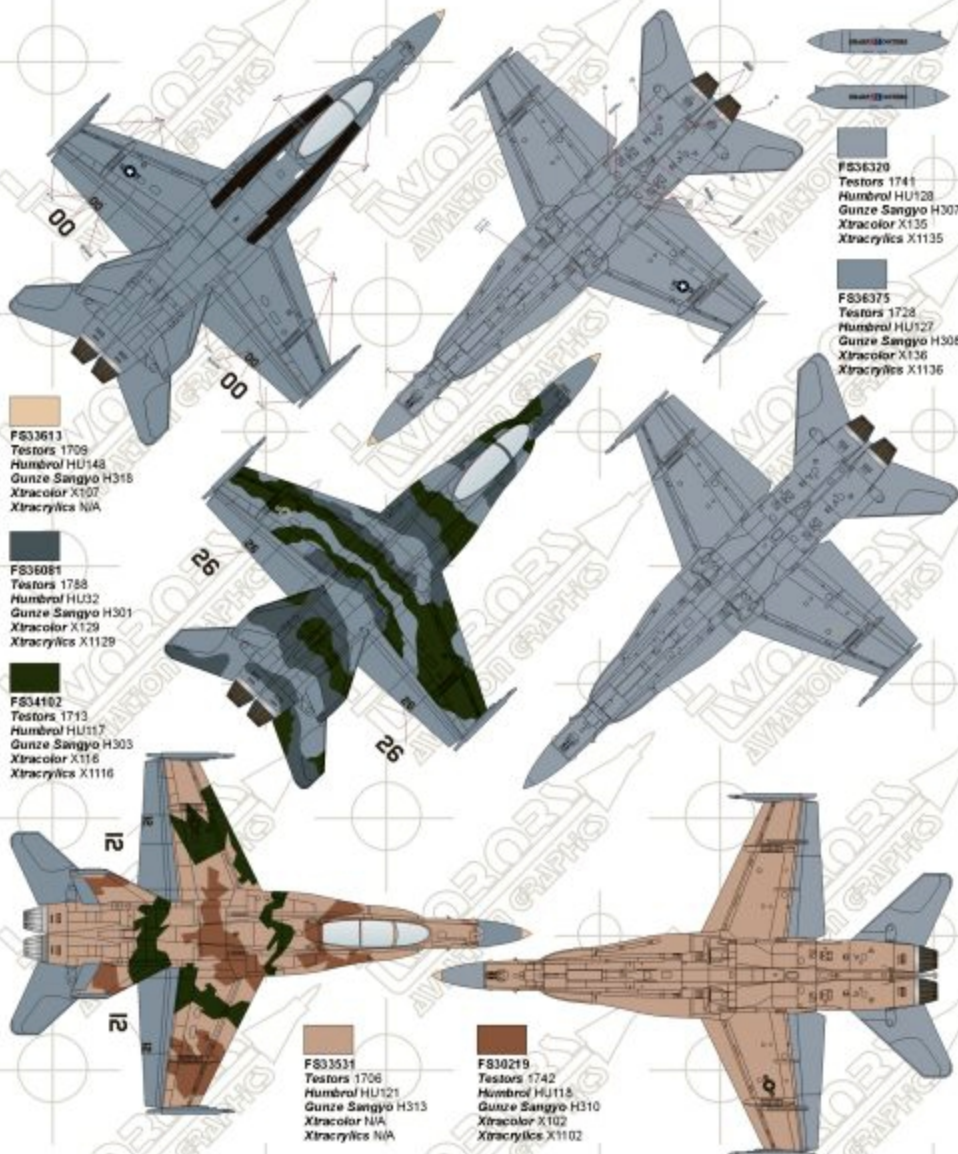

**WHAT'S OUT THERE?**  
 1/48th Hasegawa F/A-18A/C/D  
 1/48th Monogram F/A-18A/C  
 Airwaves Resin Cockpit  
 Black Box Resin Cockpit  
 Cutting Edge Masks  
 Cutting Edge Flaps and Slats  
 Edward Normet Detail Set  
 EZ Mask Mask Set

FS33611  
 Testors 1709  
 Humbrol HU148  
 Gunze Sangyo H318  
 Xtracolor X107  
 Xtracrilycs N/A

FS36081  
 Testors 1788  
 Humbrol HU132  
 Gunze Sangyo H301  
 Xtracolor X129  
 Xtracrilycs X1129

FS34102  
 Testors 1713  
 Humbrol HU117  
 Gunze Sangyo H303  
 Xtracolor X116  
 Xtracrilycs X1116