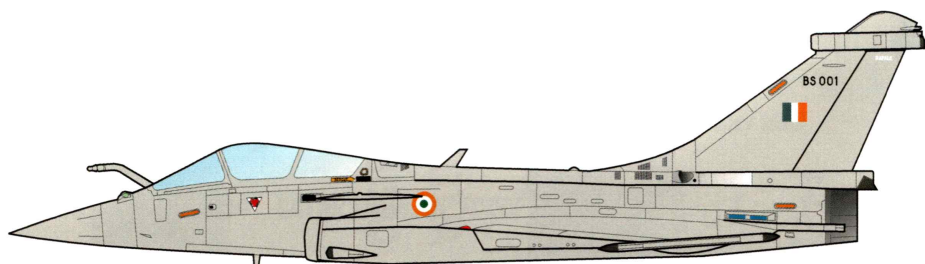

DASSAULT

Rafale

**MARKINGS FOR EGYPT, INDIA AND QATAR
DESIGNED FOR THE ITALERI KIT**

1/72 SCALE

DECALS PRINTED BY

OPTION 1: RAFALE EQ "QA210", QATAR EMIRI AIR FORCE - 2019

**ALTERNATIVE SERIALS:
QA218 - QA220**

RAFALE EQ IS THE QATAR-SPECIFIC VARIANT OF THE RAFALE E. PLEASE STUDY THE PHOTOS AT OUR REFERENCE SITE SO YOU CAN MODIFY THE KIT AS NECESSARY.

OPTION 2: RAFALE EM "EM07", EGYPTIAN AIR FORCE - 2019

THE SCRIPT ON THE FUSELAGE READS "TAHYA MASR" (LONG LIVE EGYPT) AND WAS APPLIED TO A FEW RAFALE EM.

OPTION 3: RAFALE E "BS001", INDIAN AIR FORCE - 2020

THE FIRST INDIAN SINGLE-SEAT RAFALE HAD NOT YET FLOWN WHEN THIS DECAL WAS DESIGNED (JANUARY 2020) ITS SERIAL WILL BE BS001.

OPTION 4: RAFALE DQ "QA204", QATAR EMIRI AIR FORCE - 2019