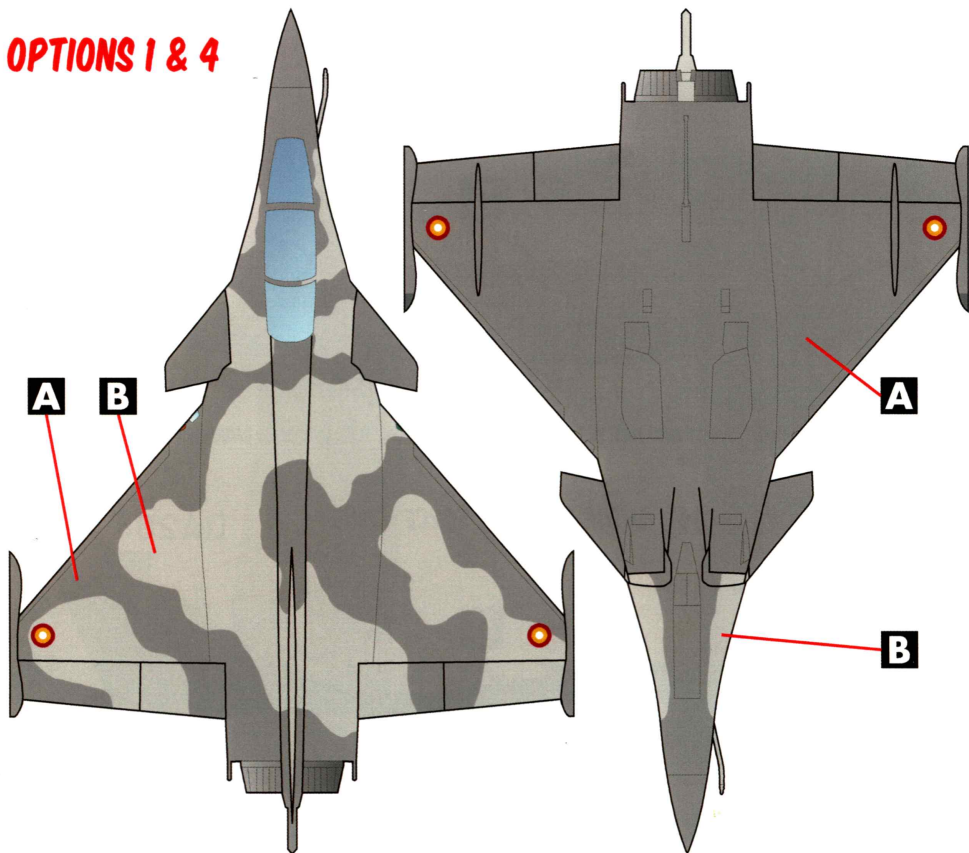

OPTIONS 1 & 4

INDIAN AND EGYPTIAN RAFALES ARE PAINTED IN A SINGLE COLOR - APPLY APPROPRIATE NATIONAL INSIGNIA AT THE SAME LOCATIONS AS THE QATARI AIRCRAFT SHOWN ABOVE.

VISIT THE REFERENCE SITE FOR PHOTOS OF ALL OPTIONS:

[WWW.CARACALMODELS.COM/REFERENCES/RAFALE](http://www.caracalmodels.com/references/rafafe)

A DARK GRAY (FS36152)

B DARK GHOST GRAY (FS36320)

Decals printed by Cartogra in Italy

Caracal Models
PO Box 92141
Austin, TX 78709
info@caracalmodels.com
http://www.caracalmodels.com