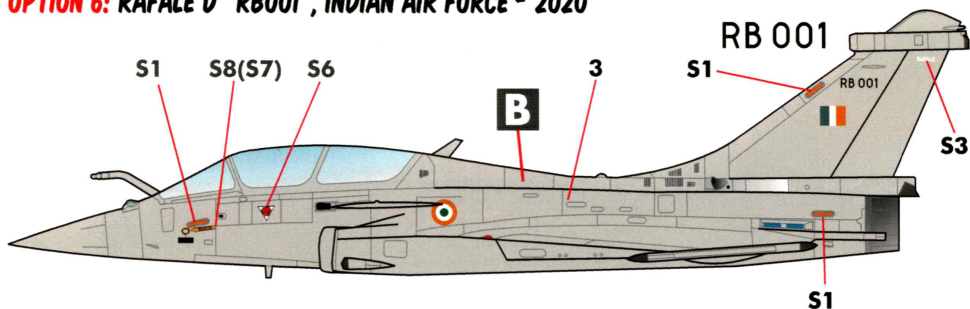

OPTION 6: RAFALE D "RB001", INDIAN AIR FORCE - 2020