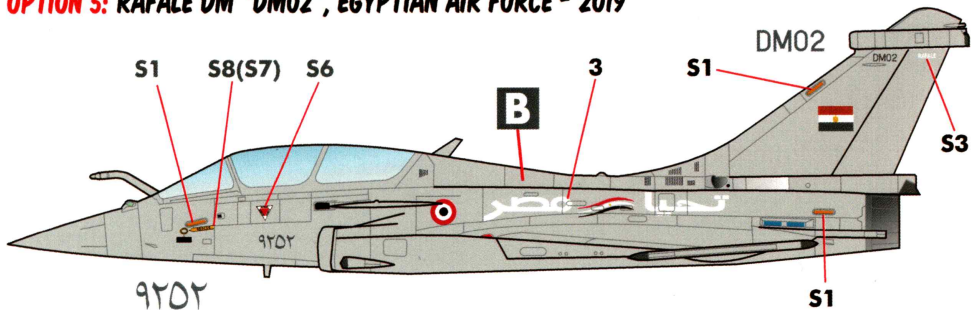

OPTION 5: RAFALE DM "DM02", EGYPTIAN AIR FORCE - 2019