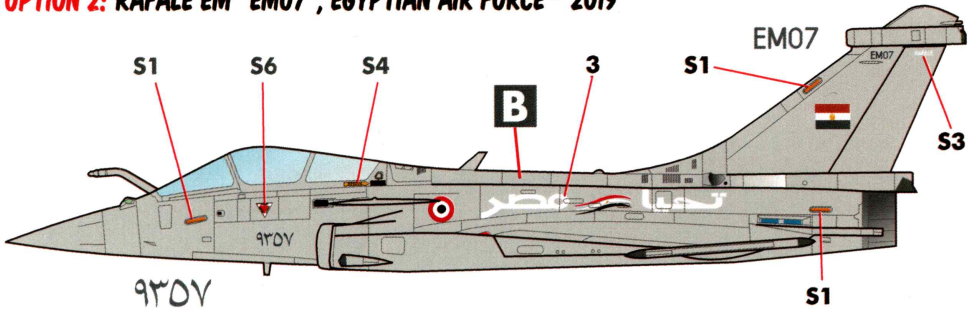

DASSAULT

Rafale

**MARKINGS FOR EGYPT, INDIA AND QATAR
DESIGNED FOR THE ITALERI KIT**

1/72 SCALE

DECALS PRINTED BY

OPTION 1: RAFALE EQ "QA210", QATAR EMIRI AIR FORCE - 2019

**ALTERNATIVE SERIALS:
QA218 - QA220**

RAFALE EQ IS THE QATAR-SPECIFIC VARIANT OF THE RAFALE E. PLEASE STUDY THE PHOTOS AT OUR REFERENCE SITE SO YOU CAN MODIFY THE KIT AS NECESSARY.

OPTION 2: RAFALE EM "EM07", EGYPTIAN AIR FORCE - 2019

THE SCRIPT ON THE FUSELAGE READS "TAHYA MASR" (LONG LIVE EGYPT) AND WAS APPLIED TO A FEW RAFALE EM.

OPTION 3: RAFALE E "BS001", INDIAN AIR FORCE - 2020

THE FIRST INDIAN SINGLE-SEAT RAFALE HAD NOT YET FLOWN WHEN THIS DECAL WAS DESIGNED (JANUARY 2020) ITS SERIAL WILL BE BS001.

OPTION 4: RAFALE DQ "QA204", QATAR EMIRI AIR FORCE - 2019