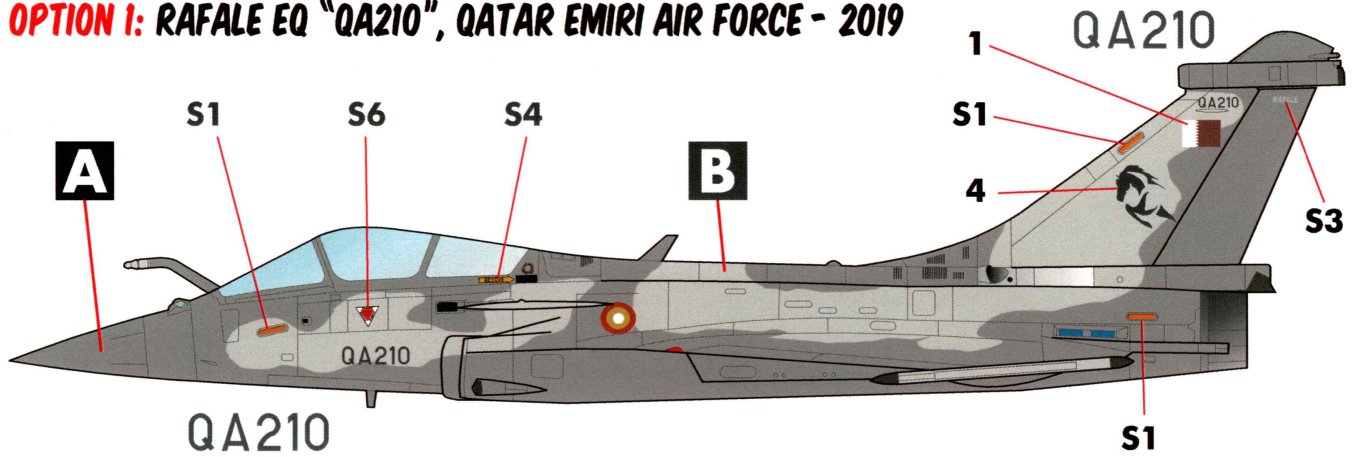

DASSAULT

Rafale

**MARKINGS FOR EGYPT, INDIA AND QATAR
DESIGNED FOR THE ITALERI KIT**

1/72 SCALE

DECALS PRINTED BY

OPTION 1: RAFALE EQ "QA210", QATAR EMIRI AIR FORCE - 2019

**ALTERNATIVE SERIALS:
QA218 - QA220**

RAFALE EQ IS THE QATAR-SPECIFIC VARIANT OF THE RAFALE E. PLEASE STUDY THE PHOTOS AT OUR REFERENCE SITE SO YOU CAN MODIFY THE KIT AS NECESSARY.

OPTION 2: RAFALE EM "EM07", EGYPTIAN AIR FORCE - 2019

THE SCRIPT ON THE FUSELAGE READS "TAHYA MASR" (LONG LIVE EGYPT) AND WAS APPLIED TO A FEW RAFALE EM.

OPTION 3: RAFALE E "BS001", INDIAN AIR FORCE - 2020

THE FIRST INDIAN SINGLE-SEAT RAFALE HAD NOT YET FLOWN WHEN THIS DECAL WAS DESIGNED (JANUARY 2020) ITS SERIAL WILL BE BS001.

OPTION 4: RAFALE DQ "QA204", QATAR EMIRI AIR FORCE - 2019