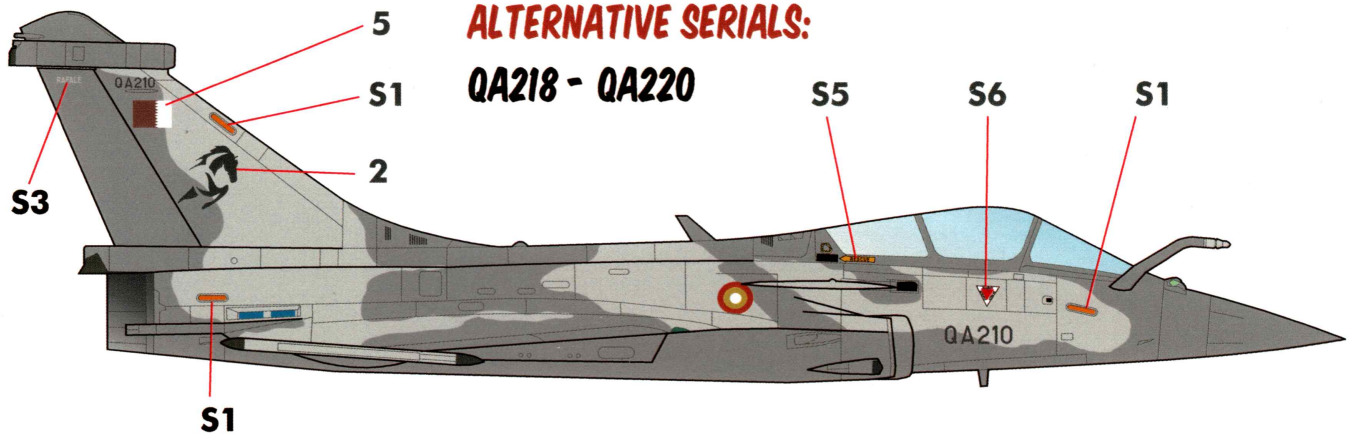

DASSAULT

Rafale

**MARKINGS FOR EGYPT, INDIA AND QATAR
DESIGNED FOR THE ITALERI KIT**

1/72 SCALE

DECALS PRINTED BY

OPTION 1: RAFALE EQ "QA210", QATAR EMIRI AIR FORCE - 2019

**ALTERNATIVE SERIALS:
QA218 - QA220**

RAFALE EQ IS THE QATAR-SPECIFIC VARIANT OF THE RAFALE E. PLEASE STUDY THE PHOTOS AT OUR REFERENCE SITE SO YOU CAN MODIFY THE KIT AS NECESSARY.

OPTION 2: RAFALE EM "EM07", EGYPTIAN AIR FORCE - 2019

THE SCRIPT ON THE FUSELAGE READS "TAHYA MASR" (LONG LIVE EGYPT) AND WAS APPLIED TO A FEW RAFALE EM.

OPTION 3: RAFALE E "BS001", INDIAN AIR FORCE - 2020

THE FIRST INDIAN SINGLE-SEAT RAFALE HAD NOT YET FLOWN WHEN THIS DECAL WAS DESIGNED (JANUARY 2020) ITS SERIAL WILL BE BS001.

OPTION 4: RAFALE DQ "QA204", QATAR EMIRI AIR FORCE - 2019