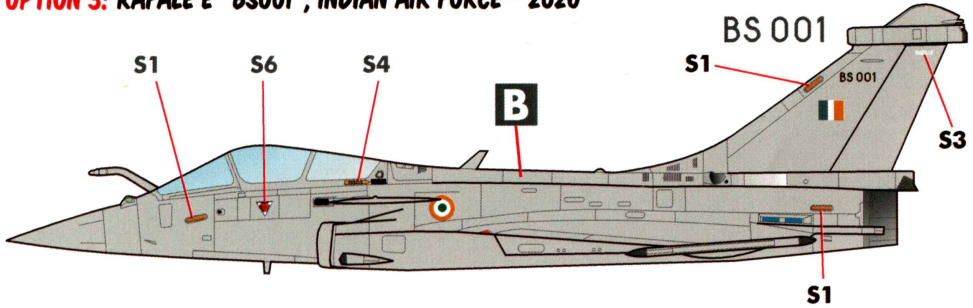

DASSAULT

Rafale

**MARKINGS FOR EGYPT, INDIA AND QATAR
DESIGNED FOR THE ITALERI KIT**

1/72 SCALE

DECALS PRINTED BY

OPTION 1: RAFALE EQ "QA210", QATAR EMIRI AIR FORCE - 2019

**ALTERNATIVE SERIALS:
QA218 - QA220**

RAFALE EQ IS THE QATAR-SPECIFIC VARIANT OF THE RAFALE E. PLEASE STUDY THE PHOTOS AT OUR REFERENCE SITE SO YOU CAN MODIFY THE KIT AS NECESSARY.

OPTION 2: RAFALE EM "EM07", EGYPTIAN AIR FORCE - 2019

THE SCRIPT ON THE FUSELAGE READS "TAHYA MASR" (LONG LIVE EGYPT) AND WAS APPLIED TO A FEW RAFALE EM.

OPTION 3: RAFALE E "BS001", INDIAN AIR FORCE - 2020

THE FIRST INDIAN SINGLE-SEAT RAFALE HAD NOT YET FLOWN WHEN THIS DECAL WAS DESIGNED (JANUARY 2020) ITS SERIAL WILL BE BS001.

OPTION 4: RAFALE DQ "QA204", QATAR EMIRI AIR FORCE - 2019