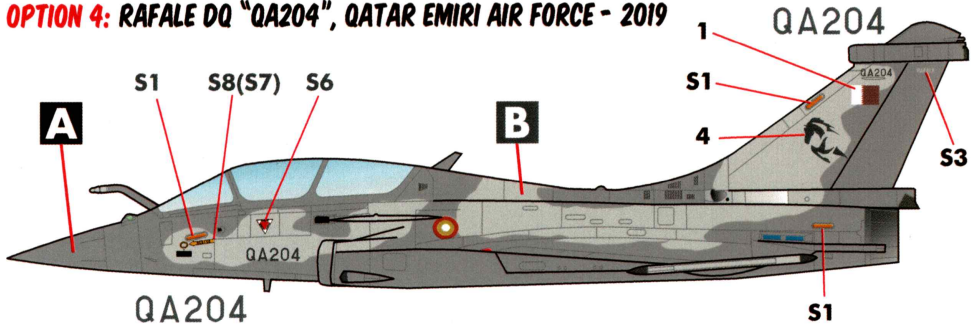

DASSAULT

Rafale

**MARKINGS FOR EGYPT, INDIA AND QATAR
DESIGNED FOR THE ITALERI KIT**

1/72 SCALE

DECALS PRINTED BY

OPTION 1: RAFALE EQ "QA210", QATAR EMIRI AIR FORCE - 2019

**ALTERNATIVE SERIALS:
QA218 - QA220**

RAFALE EQ IS THE QATAR-SPECIFIC VARIANT OF THE RAFALE E. PLEASE STUDY THE PHOTOS AT OUR REFERENCE SITE SO YOU CAN MODIFY THE KIT AS NECESSARY.

OPTION 2: RAFALE EM "EM07", EGYPTIAN AIR FORCE - 2019

THE SCRIPT ON THE FUSELAGE READS "TAHYA MASR" (LONG LIVE EGYPT) AND WAS APPLIED TO A FEW RAFALE EM.

OPTION 3: RAFALE E "BS001", INDIAN AIR FORCE - 2020

THE FIRST INDIAN SINGLE-SEAT RAFALE HAD NOT YET FLOWN WHEN THIS DECAL WAS DESIGNED (JANUARY 2020) ITS SERIAL WILL BE BS001.

OPTION 4: RAFALE DQ "QA204", QATAR EMIRI AIR FORCE - 2019