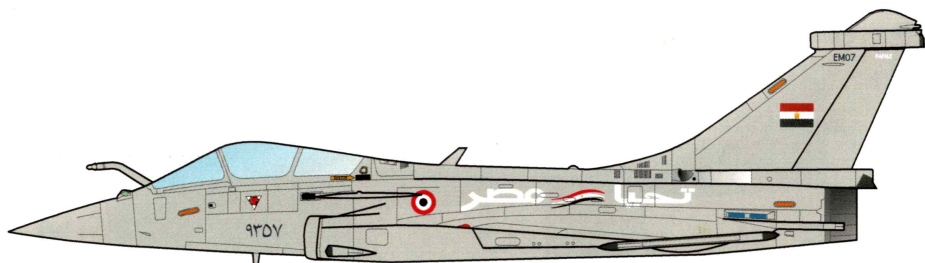

DASSAULT

Rafale

**MARKINGS FOR EGYPT, INDIA AND QATAR
DESIGNED FOR THE ITALERI KIT**

1/72 SCALE

DECALS PRINTED BY

OPTION 1: RAFALE EQ "QA210", QATAR EMIRI AIR FORCE - 2019

**ALTERNATIVE SERIALS:
QA218 - QA220**

RAFALE EQ IS THE QATAR-SPECIFIC VARIANT OF THE RAFALE E. PLEASE STUDY THE PHOTOS AT OUR REFERENCE SITE SO YOU CAN MODIFY THE KIT AS NECESSARY.

OPTION 2: RAFALE EM "EM07", EGYPTIAN AIR FORCE - 2019

THE SCRIPT ON THE FUSELAGE READS "TAHYA MASR" (LONG LIVE EGYPT) AND WAS APPLIED TO A FEW RAFALE EM.

OPTION 3: RAFALE E "BS001", INDIAN AIR FORCE - 2020

THE FIRST INDIAN SINGLE-SEAT RAFALE HAD NOT YET FLOWN WHEN THIS DECAL WAS DESIGNED (JANUARY 2020) ITS SERIAL WILL BE BS001.

OPTION 4: RAFALE DQ "QA204", QATAR EMIRI AIR FORCE - 2019