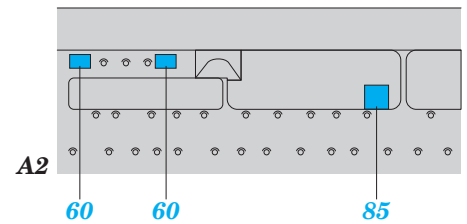

DKM Graf Zeppelin Part2 - railings 1/350

eduard

53 205

detail set for 1/350 TRUMPETER kit • sada detailů pro stavebnici 1/350 TRUMPETER

- APPLY EXPRESS MASK AND PAINT BEFORE GLUING
  POUŽIT EXPRESS MASK NABARVIT PŘED SLEPENÍM
- SYMMETRICAL ASSEMBLY
  SYMETRICKÁ MONTÁŽ
- REMOVE
  ODSTRANIT
- GRIND
  OBROUSIT
- DRILL HOLE
  VRTÁT OTVOR
- COLORED ETCHED PARTS
  LEPTANÉ BAREVNÉ DÍLY
- ETCHED PARTS
  LEPTANÉ NEBAREVNÉ DÍLY
- ORIGINAL KIT PARTS
  PŮVODNÍ DÍLY STAVEBNICE
- BEND
  OHNOUT
- OPTION
  VOLBA
- REPLACE
  NAHRADIT

ORIGINAL KIT PARTS
PŮVODNÍ DÍLY STAVEBNICE

PHOTO-ETCHED PARTS
LEPTANÉ DÍLY

PARTS TO BE REMOVED
DÍLY K ODSTRANĚNÍ

FILL
TMELIT