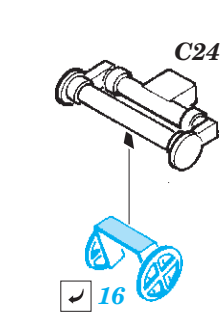

DKM Graf Zeppelin Part3 - antennas & island

eduard

53 206

1/350

detail set for 1/350 TRUMPETER kit • sada detailů pro stavebnici 1/350 TRUMPETER

- APPLY EXPRESS MASK AND PAINT BEFORE GLUING
  POUŽIT EXPRESS MASK NABARVIT PŘED SLEPENÍM
- SYMMETRICAL ASSEMBLY
  SYMETRICKÁ MONTÁŽ
- REMOVE
  ODSTRANIT
- GRIND
  OBROUSIT
- DRILL HOLE
  VRTAT OTVOR
- BEND
  OHNOUT
- OPTION
  VOLBA
- REPLACE
  NAHRADIT
- COLORED ETCHED PARTS
  LEPTANÉ BAREVNÉ DÍLY
- ETCHED PARTS
  LEPTANÉ NEBAREVNÉ DÍLY
- ORIGINAL KIT PARTS
  PŮVODNÍ DÍLY STAVEBNICE

ORIGINAL KIT PARTS PŮVODNÍ DÍLY STAVEBNICE	PHOTO-ETCHED PARTS LEPTANÉ DÍLY	PARTS TO BE REMOVED DÍLY K ODSTRANĚNÍ	FILL TMELIT

10 pcs.

8 pcs.

6 pcs.