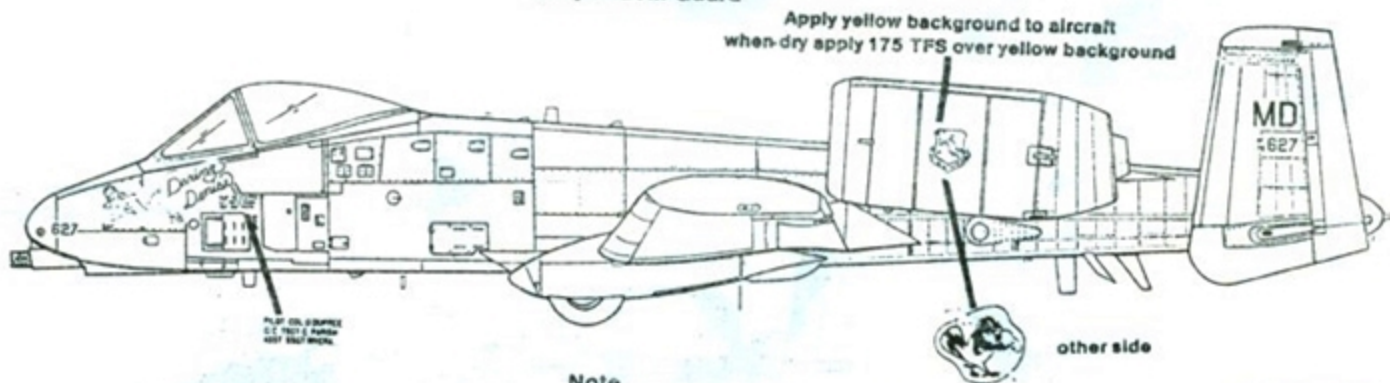

Play Hog
104 TFS/175 TFW
Maryland Air Guard

Iron Maiden
104 TFS/175 TFW
Maryland Air Guard

Panther
353 TFS/354 TFW
Myrtle Beach AFB, SC.
Formation lights on this aircraft only

Daring Denise
104 TFS/175 TFW
Maryland Air Guard

Note
Apply data before applying markings

Research by
Norris Graser