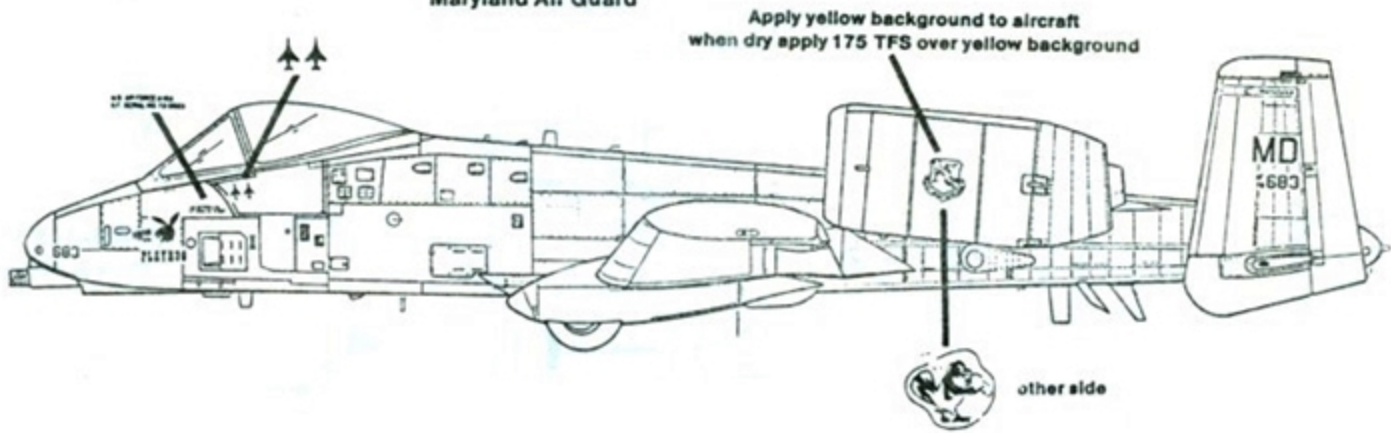

Play Hog
104 TFS/175 TFW
Maryland Air Guard

Iron Maiden
104 TFS/175 TFW
Maryland Air Guard

Panther
353 TFS/354 TFW
Myrtle Beach AFB, SC.
Formation lights on this aircraft only

Daring Denise
104 TFS/175 TFW
Maryland Air Guard

Note
Apply data before applying markings

Research by
Norris Graser