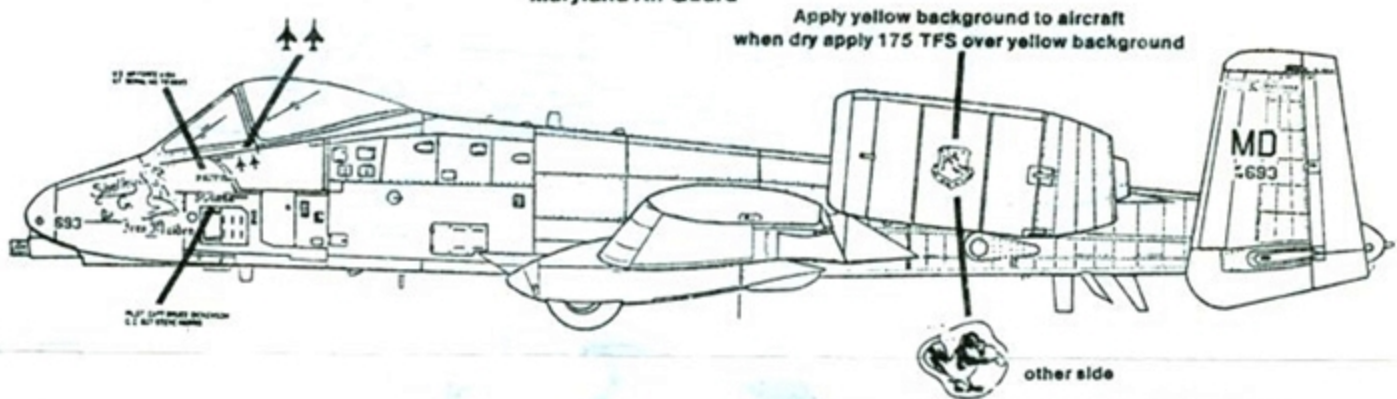

Play Hog
104 TFS/175 TFW
Maryland Air Guard

Iron Maiden
104 TFS/175 TFW
Maryland Air Guard

Panther
353 TFS/354 TFW
Myrtle Beach AFB, SC.
Formation lights on this aircraft only

Daring Denise
104 TFS/175 TFW
Maryland Air Guard

Note
Apply data before applying markings

Research by
Norris Graser