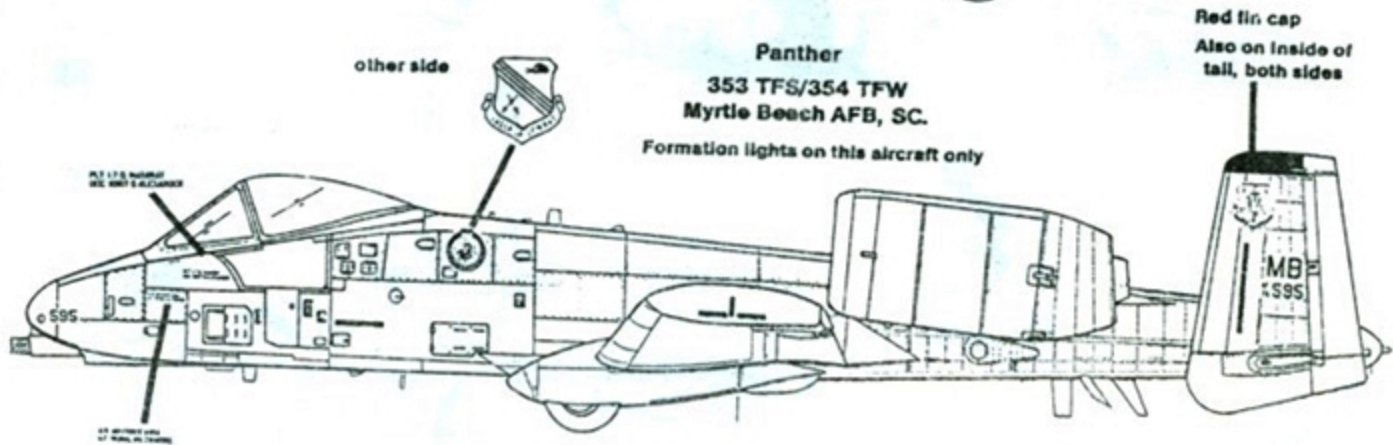

Play Hog
104 TFS/175 TFW
Maryland Air Guard

Iron Maiden
104 TFS/175 TFW
Maryland Air Guard

Panther
353 TFS/354 TFW
Myrtle Beach AFB, SC.
Formation lights on this aircraft only

Daring Denise
104 TFS/175 TFW
Maryland Air Guard